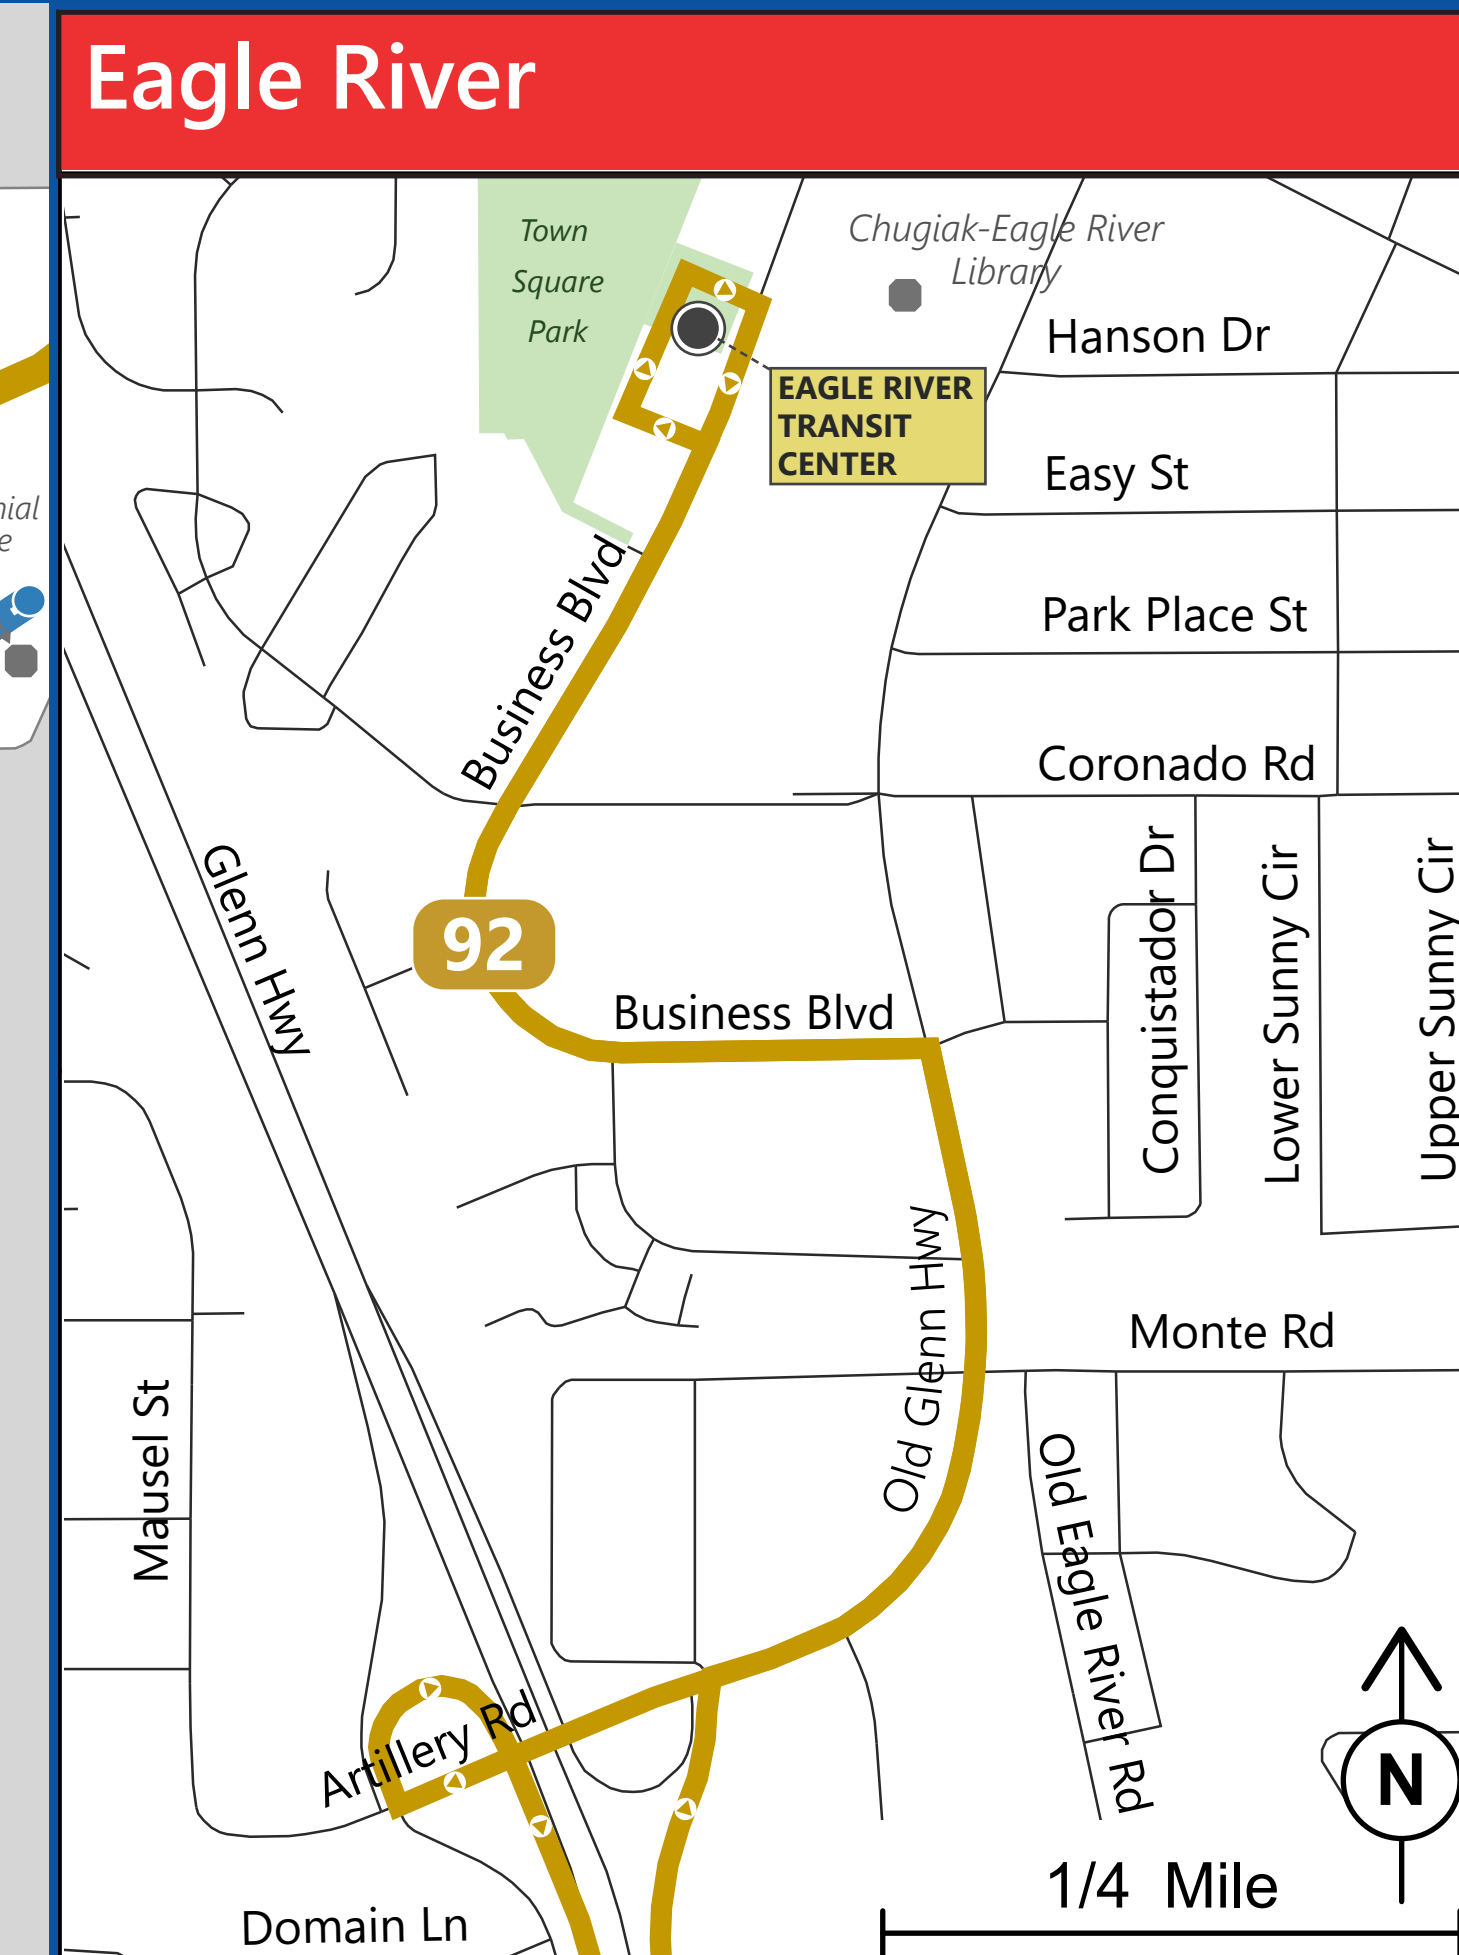

Anchorage Transit Map

Effective Date: September 20, 2021

Legend

Frequent Routes <i>15 min peak frequency</i> <ul style="list-style-type: none"> 10 Northern Lights 20 Mountain View 30 Debarr 40 Spenard/Airport 	Neighborhood Routes <i>30 or 60 min peak frequency</i> <ul style="list-style-type: none"> 21 Mountain View / Northway Loop * (30 min) 31 Northeast * (30 min) 11 Senior Center Loop (60 min) 41 Government Hill Loop (60 min)
Standard Routes <i>15 - 60 min peak frequency</i> <ul style="list-style-type: none"> 25 Tudor (15-30 min) See schedule 35 Arctic (30 min) 55 Lake Otis (30 min) 65 Jewel Lake/Airport (60 min) 85 Old Seward/West Anchorage (60 min) 	Commuter Routes <i>Rush hour service</i> <ul style="list-style-type: none"> 91 Huffman * 92 Eagle River

Bus Type

- 40-foot bus
- 22-foot bus

* Operated with 22-foot buses

Icons:

- Schools
- Points of Interest
- Medical Facilities
- Airports
- Transit Center/Hub
- Key Transfer Points