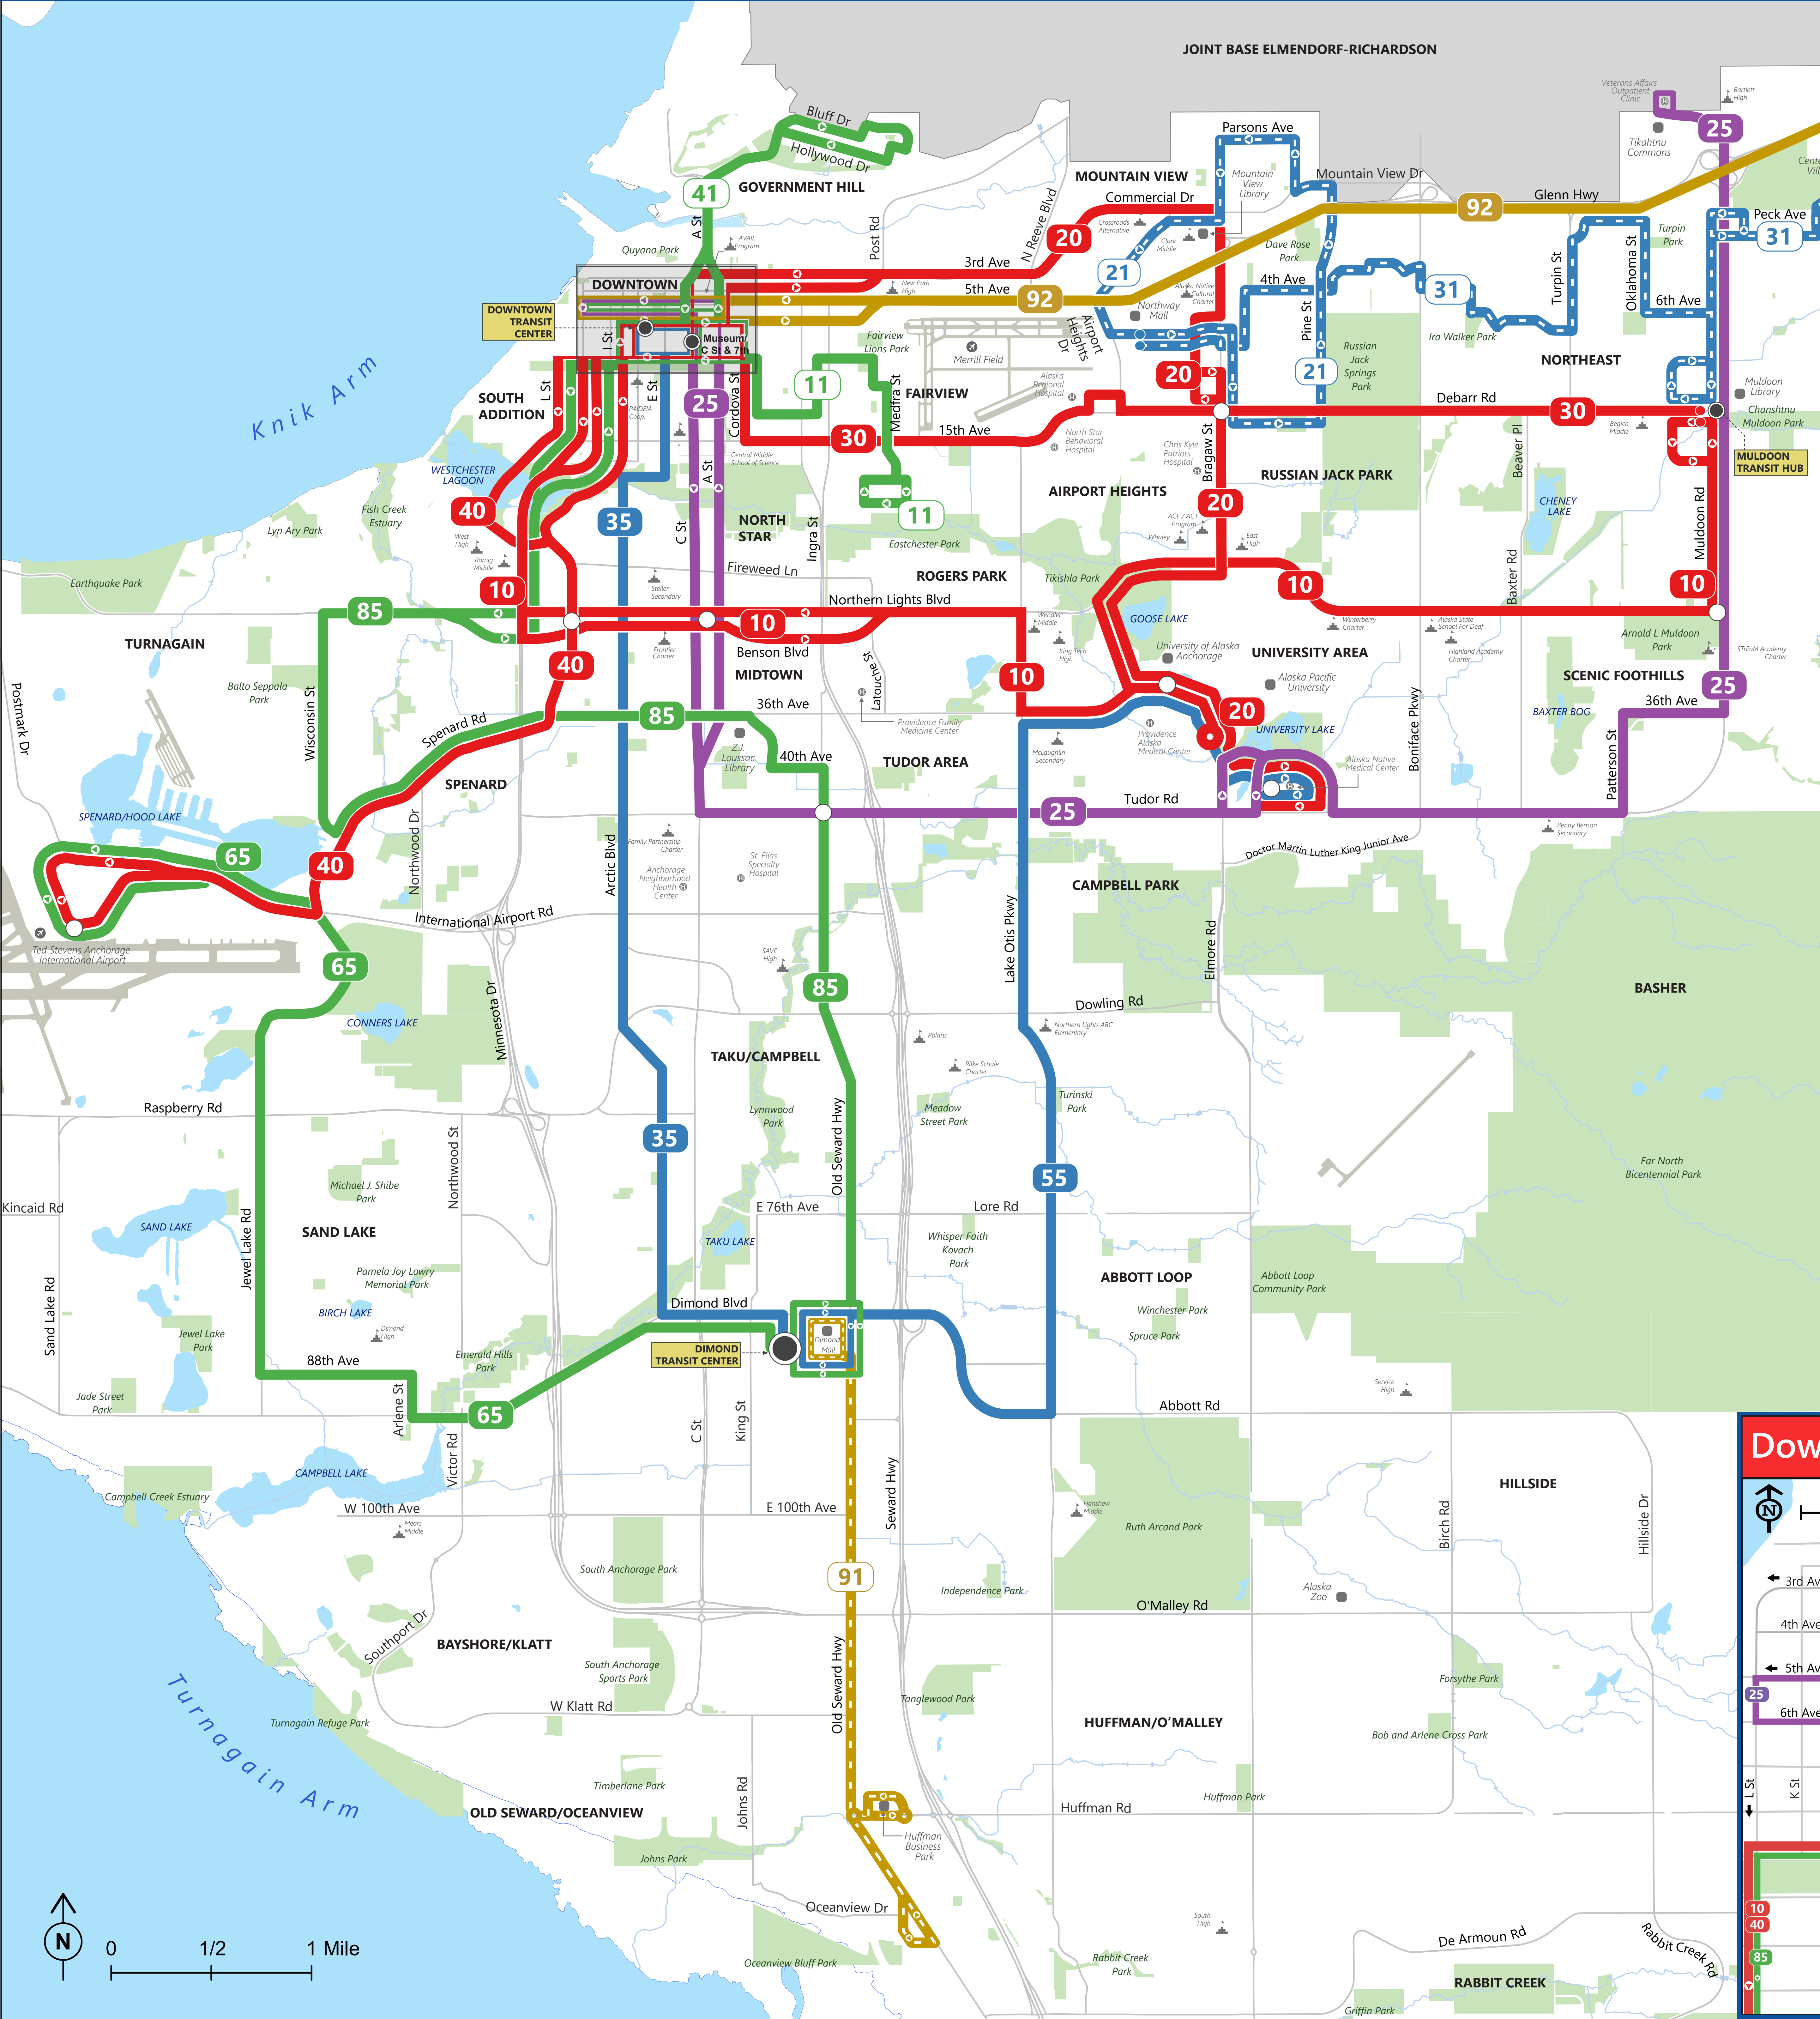

Anchorage Transit Map

Effective Date: September 20, 2021

Legend

Frequent Routes <i>15 min peak frequency</i> <ul style="list-style-type: none"> 10 Northern Lights 20 Mountain View 30 Debarr 40 Spenard/Airport 	Neighborhood Routes <i>30 or 60 min peak frequency</i> <ul style="list-style-type: none"> 21 Mountain View / Northway Loop * (30 min) 31 Northeast * (30 min) 11 Senior Center Loop (60 min) 41 Government Hill Loop (60 min)
Standard Routes <i>15 - 60 min peak frequency</i> <ul style="list-style-type: none"> 25 Tudor (15-30 min) See schedule 35 Arctic (30 min) 55 Lake Otis (30 min) 65 Jewel Lake/Airport (60 min) 85 Old Seward/West Anchorage (60 min) 	Commuter Routes <i>Rush hour service</i> <ul style="list-style-type: none"> 91 Huffman * 92 Eagle River

Bus Type

- 40-foot bus
- 22-foot bus

* Operated with 22-foot buses

Icons:

- Schools
- Points of Interest
- Medical Facilities
- Airports
- Transit Center/Hub
- Key Transfer Points