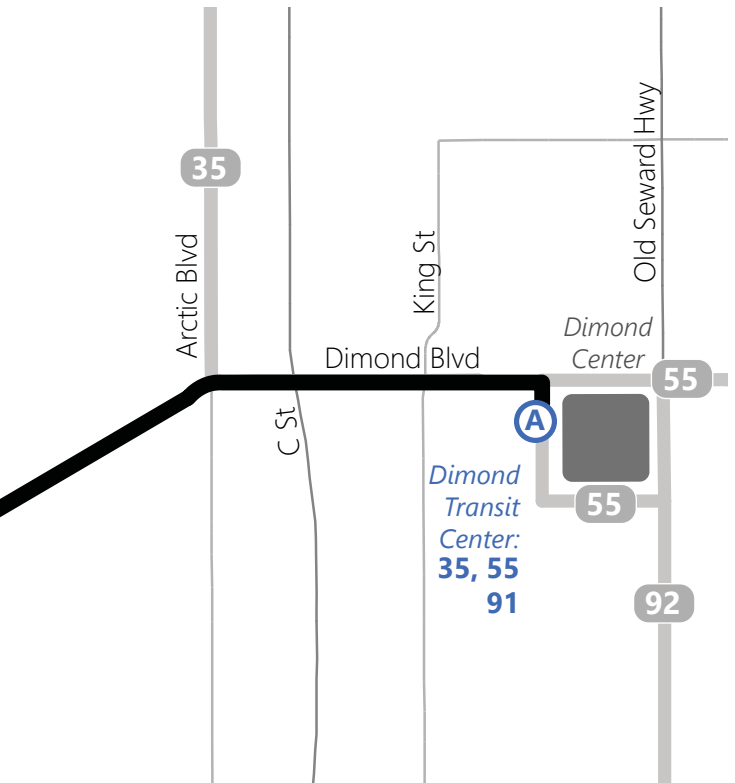

-  = Transfer available to high-frequency route
(bus arrives every 15 or 20 minutes at peak weekday hours)
OR transfers available at transit center
-  = Time points

Dimond
Transit
Center:
35, 55
91