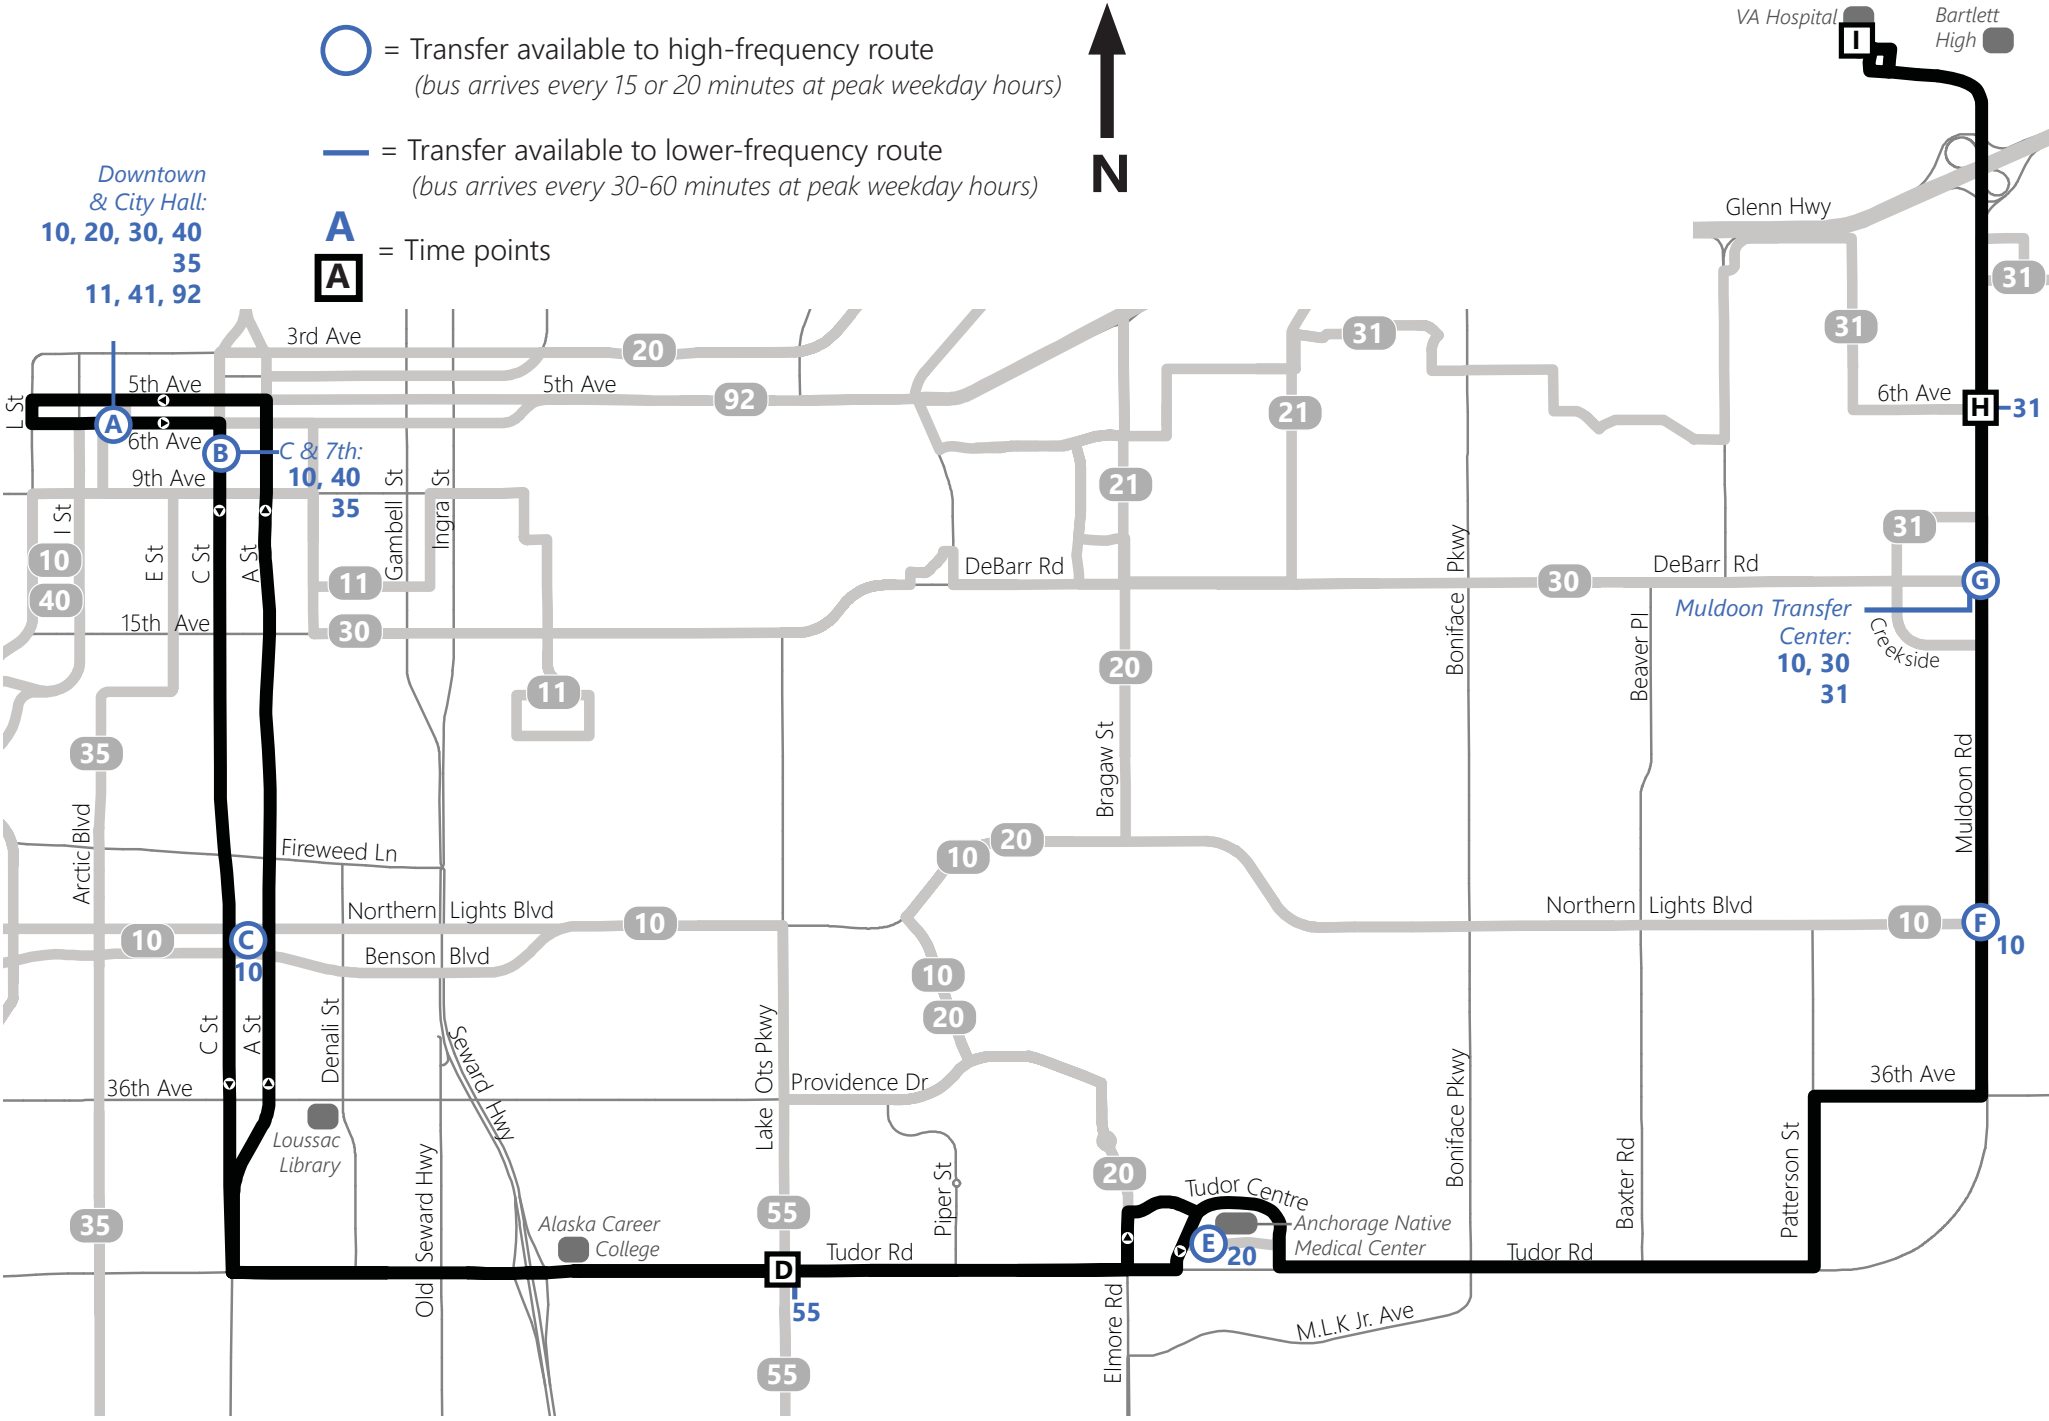

○ = Transfer available to high-frequency route  
(bus arrives every 15 or 20 minutes at peak weekday hours)

— = Transfer available to lower-frequency route  
(bus arrives every 30-60 minutes at peak weekday hours)

**A** = Time points  
**A** = Time points

*Downtown  
& City Hall:*  
**10, 20, 30, 40**  
**35**  
**11, 41, 92**

**C & 7th:**  
**10, 40**  
**35**

*Muldoon Transfer  
Center:*  
**10, 30**  
**31**

**Tudor Centre**  
**Anchorage Native  
Medical Center**

**Loussac  
Library**

**Alaska Career  
College**