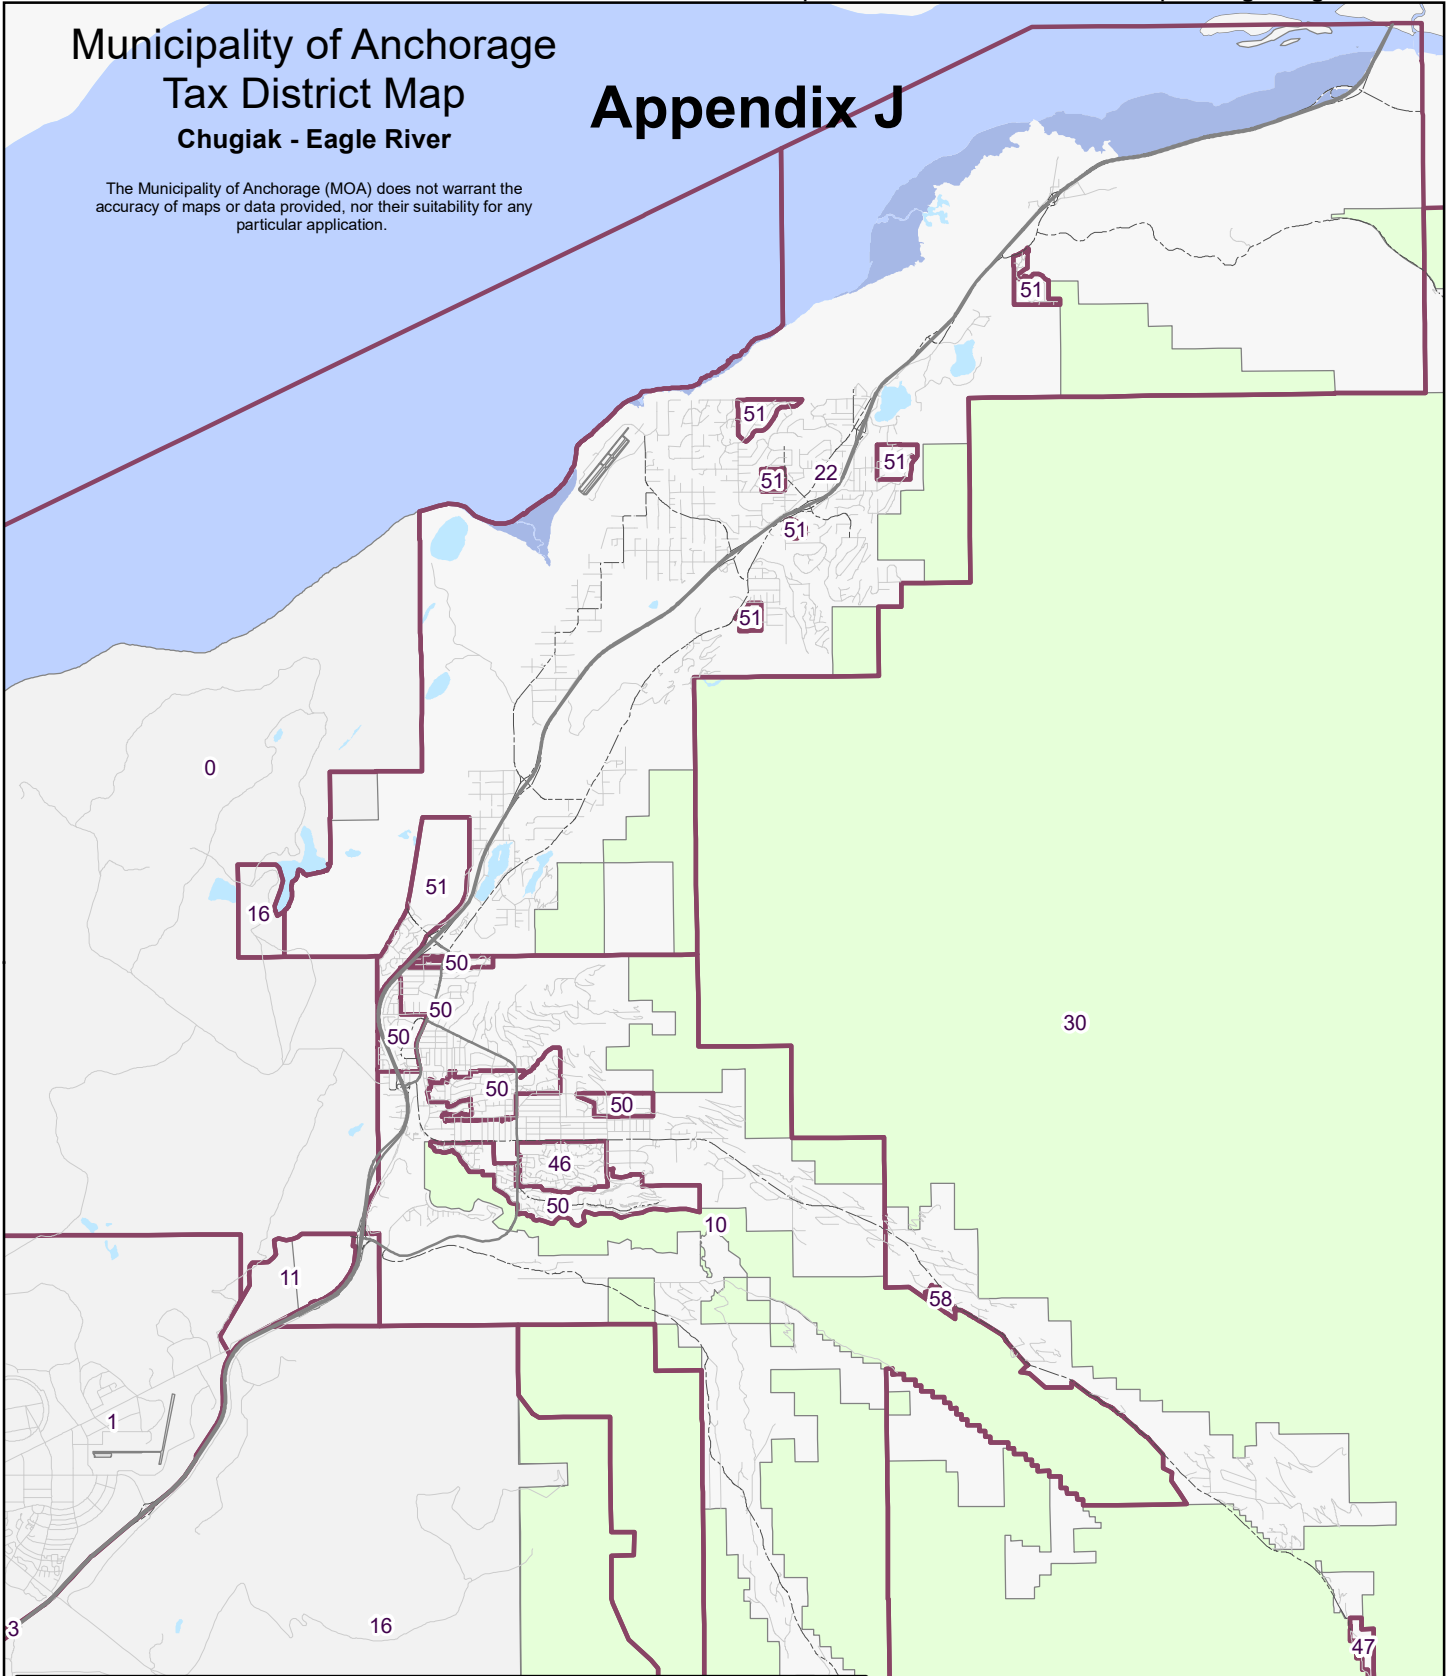

Municipality of Anchorage  
 Tax District Map  
 Chugiak - Eagle River

Appendix J

The Municipality of Anchorage (MOA) does not warrant the accuracy of maps or data provided, nor their suitability for any particular application.

**Tax Districts**

- |                                       |  |
|---------------------------------------|--|
| 0, Muni/Outside Bowl w/ ERPRSA/Police | 22, Chugiak Fire Service Area                    |
| 1, City/Anchorage                     | 30, Eagle River Valley Rural Road SA             |
| 2, Hillside                           | 46, Eaglewood Contributing Road SA               |
| 3, Spenard                            | 47, Gateway Contributing Road SA                 |
| 10, Eagle River                       | 50, Eagle River Street Lights SA w/ Anch Fire    |
| 11, Municipal Landfill                | 51, Eagle River Street Lights SA w/ Chugiak Fire |
| 16, Muni/Outside Bowl with Police     | 58, Eagle River Street Lights SA without Fire    |

Prepared by:  
 Geographic Data and Information Center  
 September 2019

\*Not to scale