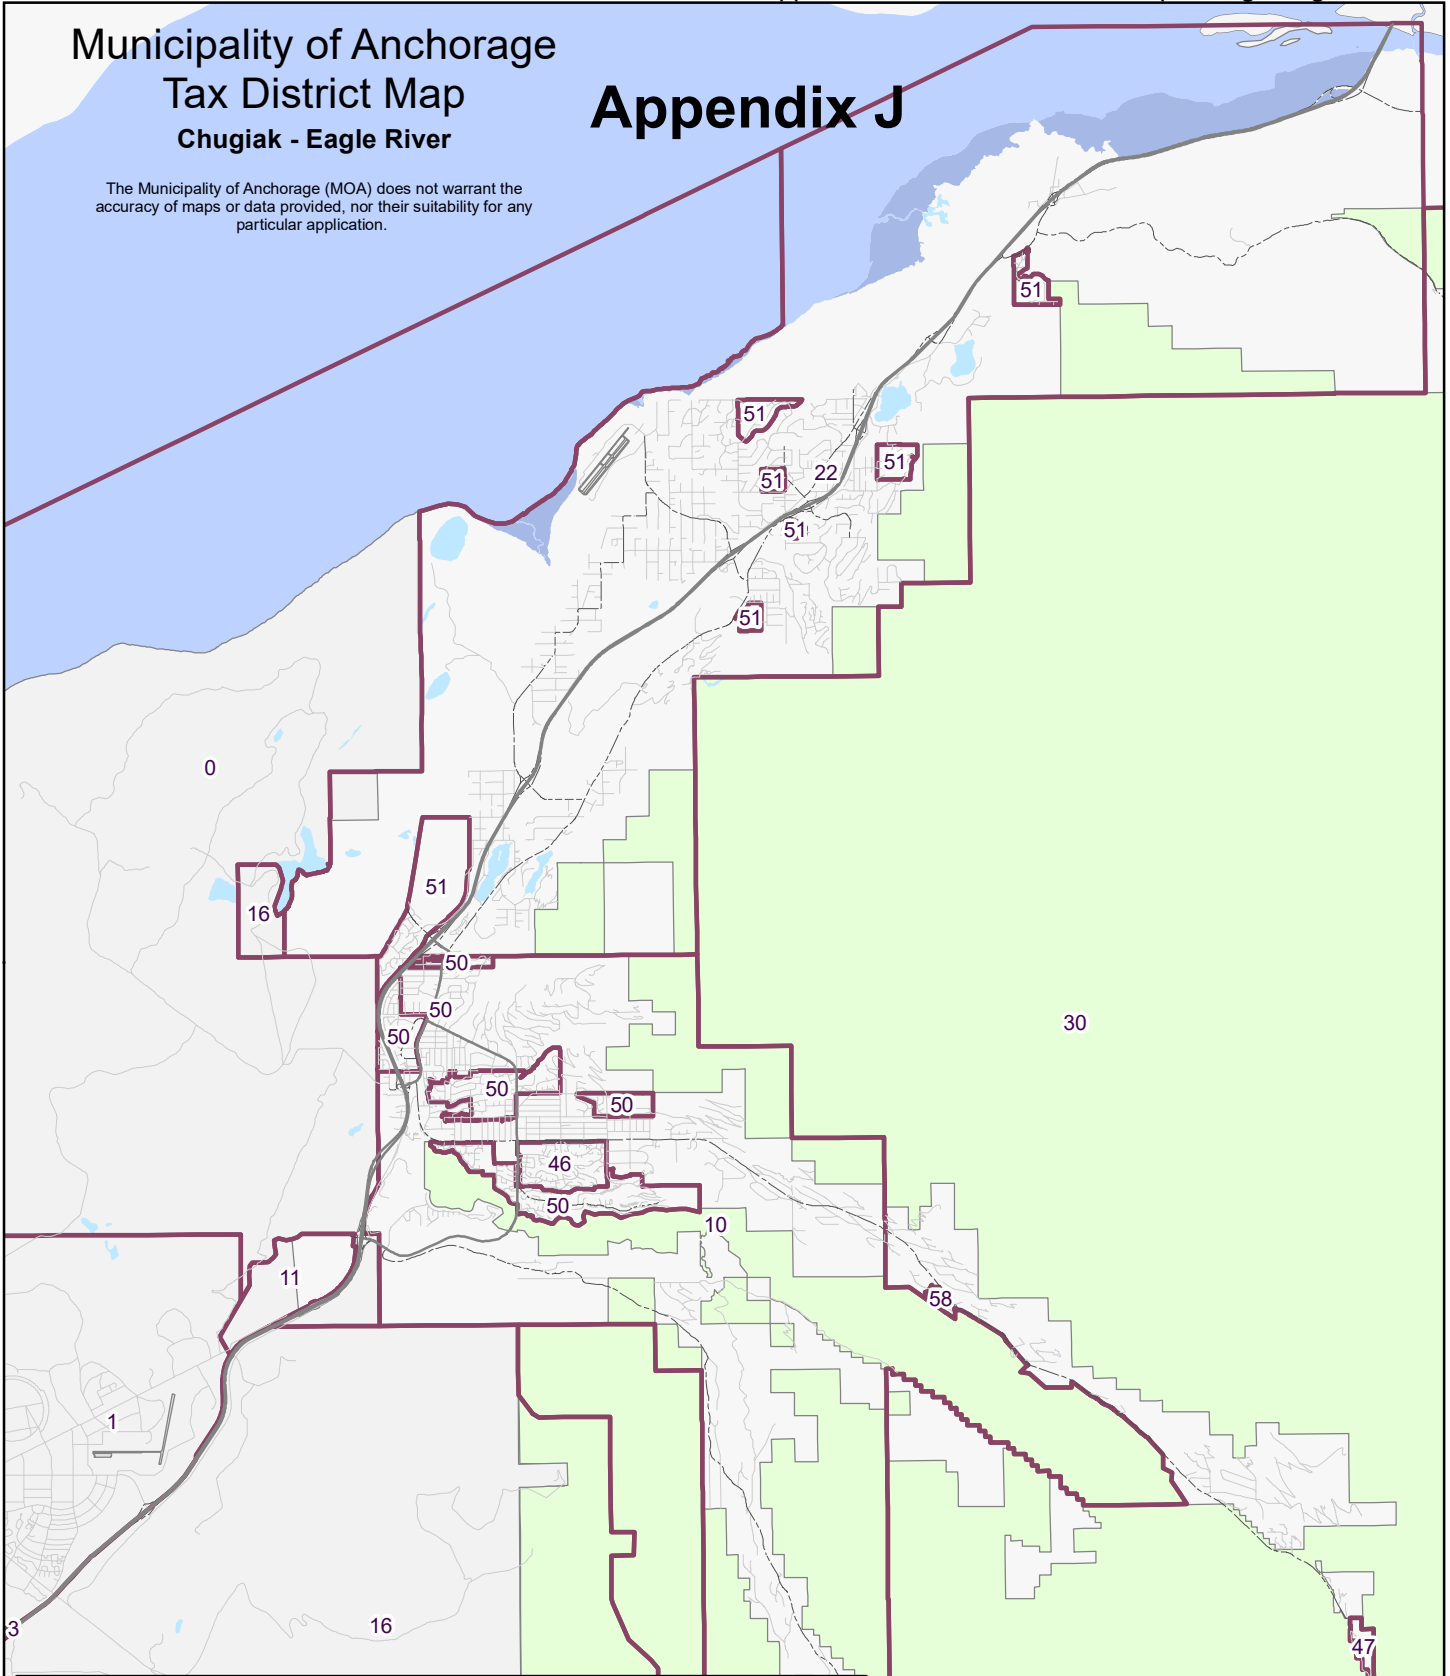

Municipality of Anchorage
Tax District Map
Chugiak - Eagle River

Appendix J

The Municipality of Anchorage (MOA) does not warrant the accuracy of maps or data provided, nor their suitability for any particular application.

Tax Districts

- | | |
|---------------------------------------|--|
| 0, Muni/Outside Bowl w/ ERPRSA/Police | 22, Chugiak Fire Service Area |
| 1, City/Anchorage | 30, Eagle River Valley Rural Road SA |
| 2, Hillside | 46, Eaglewood Contributing Road SA |
| 3, Spenard | 47, Gateway Contributing Road SA |
| 10, Eagle River | 50, Eagle River Street Lights SA w/ Anch Fire |
| 11, Municipal Landfill | 51, Eagle River Street Lights SA w/ Chugiak Fire |
| 16, Muni/Outside Bowl with Police | 58, Eagle River Street Lights SA without Fire |

Prepared by:
Geographic Data and Information Center
September 2019

*Not to scale