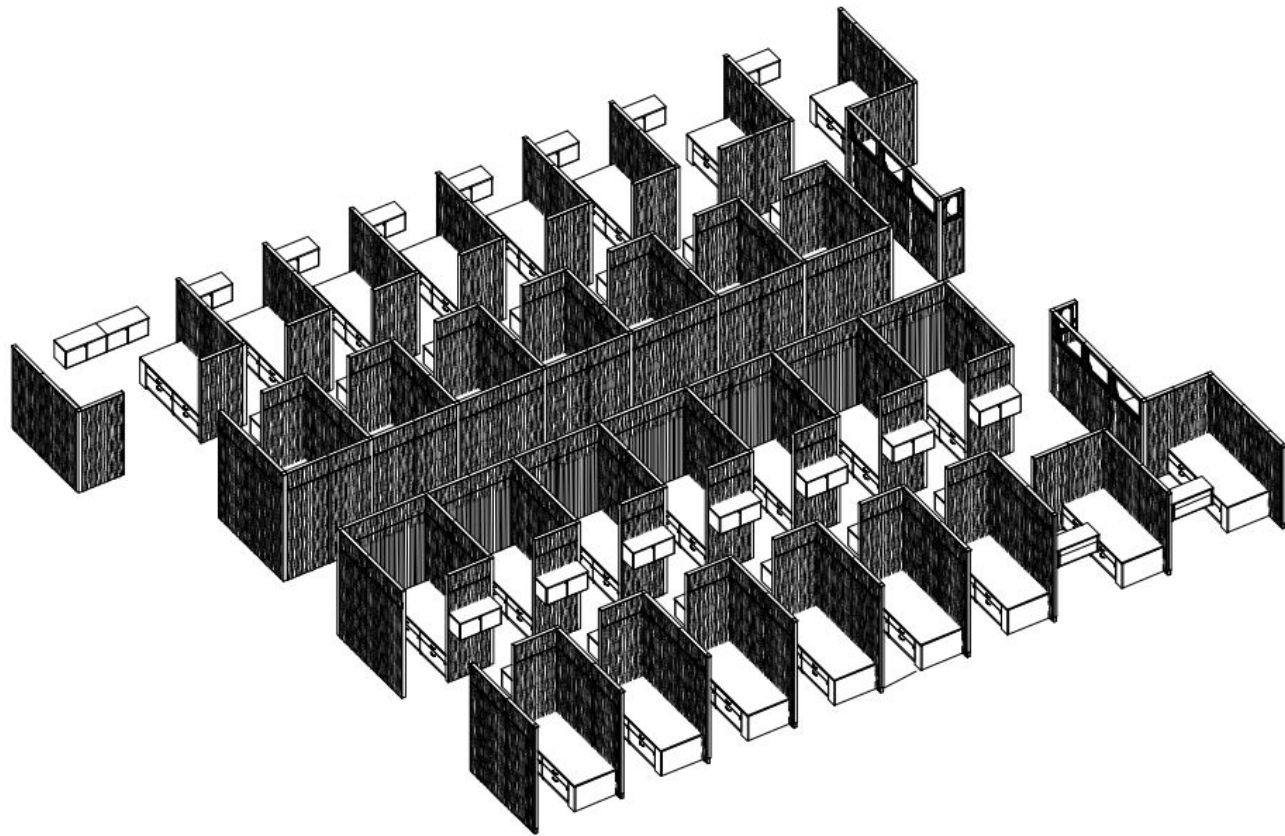

Layout

33 Total Stations

3D Render

Station Shell Typical with Finishes-Single Bed

Station Shell Typical with Finishes-Bunk Bed

Station Shell Typical with Finishes-Work Area

Secure Top Cap

Mattress With Built In Pillow

36"x80"x5"

Finish Options-Laminates

Congo

Woodgrain - L100/V100

Auburn

Woodgrain - L102/V102

Wheat

Woodgrain - L103/V103