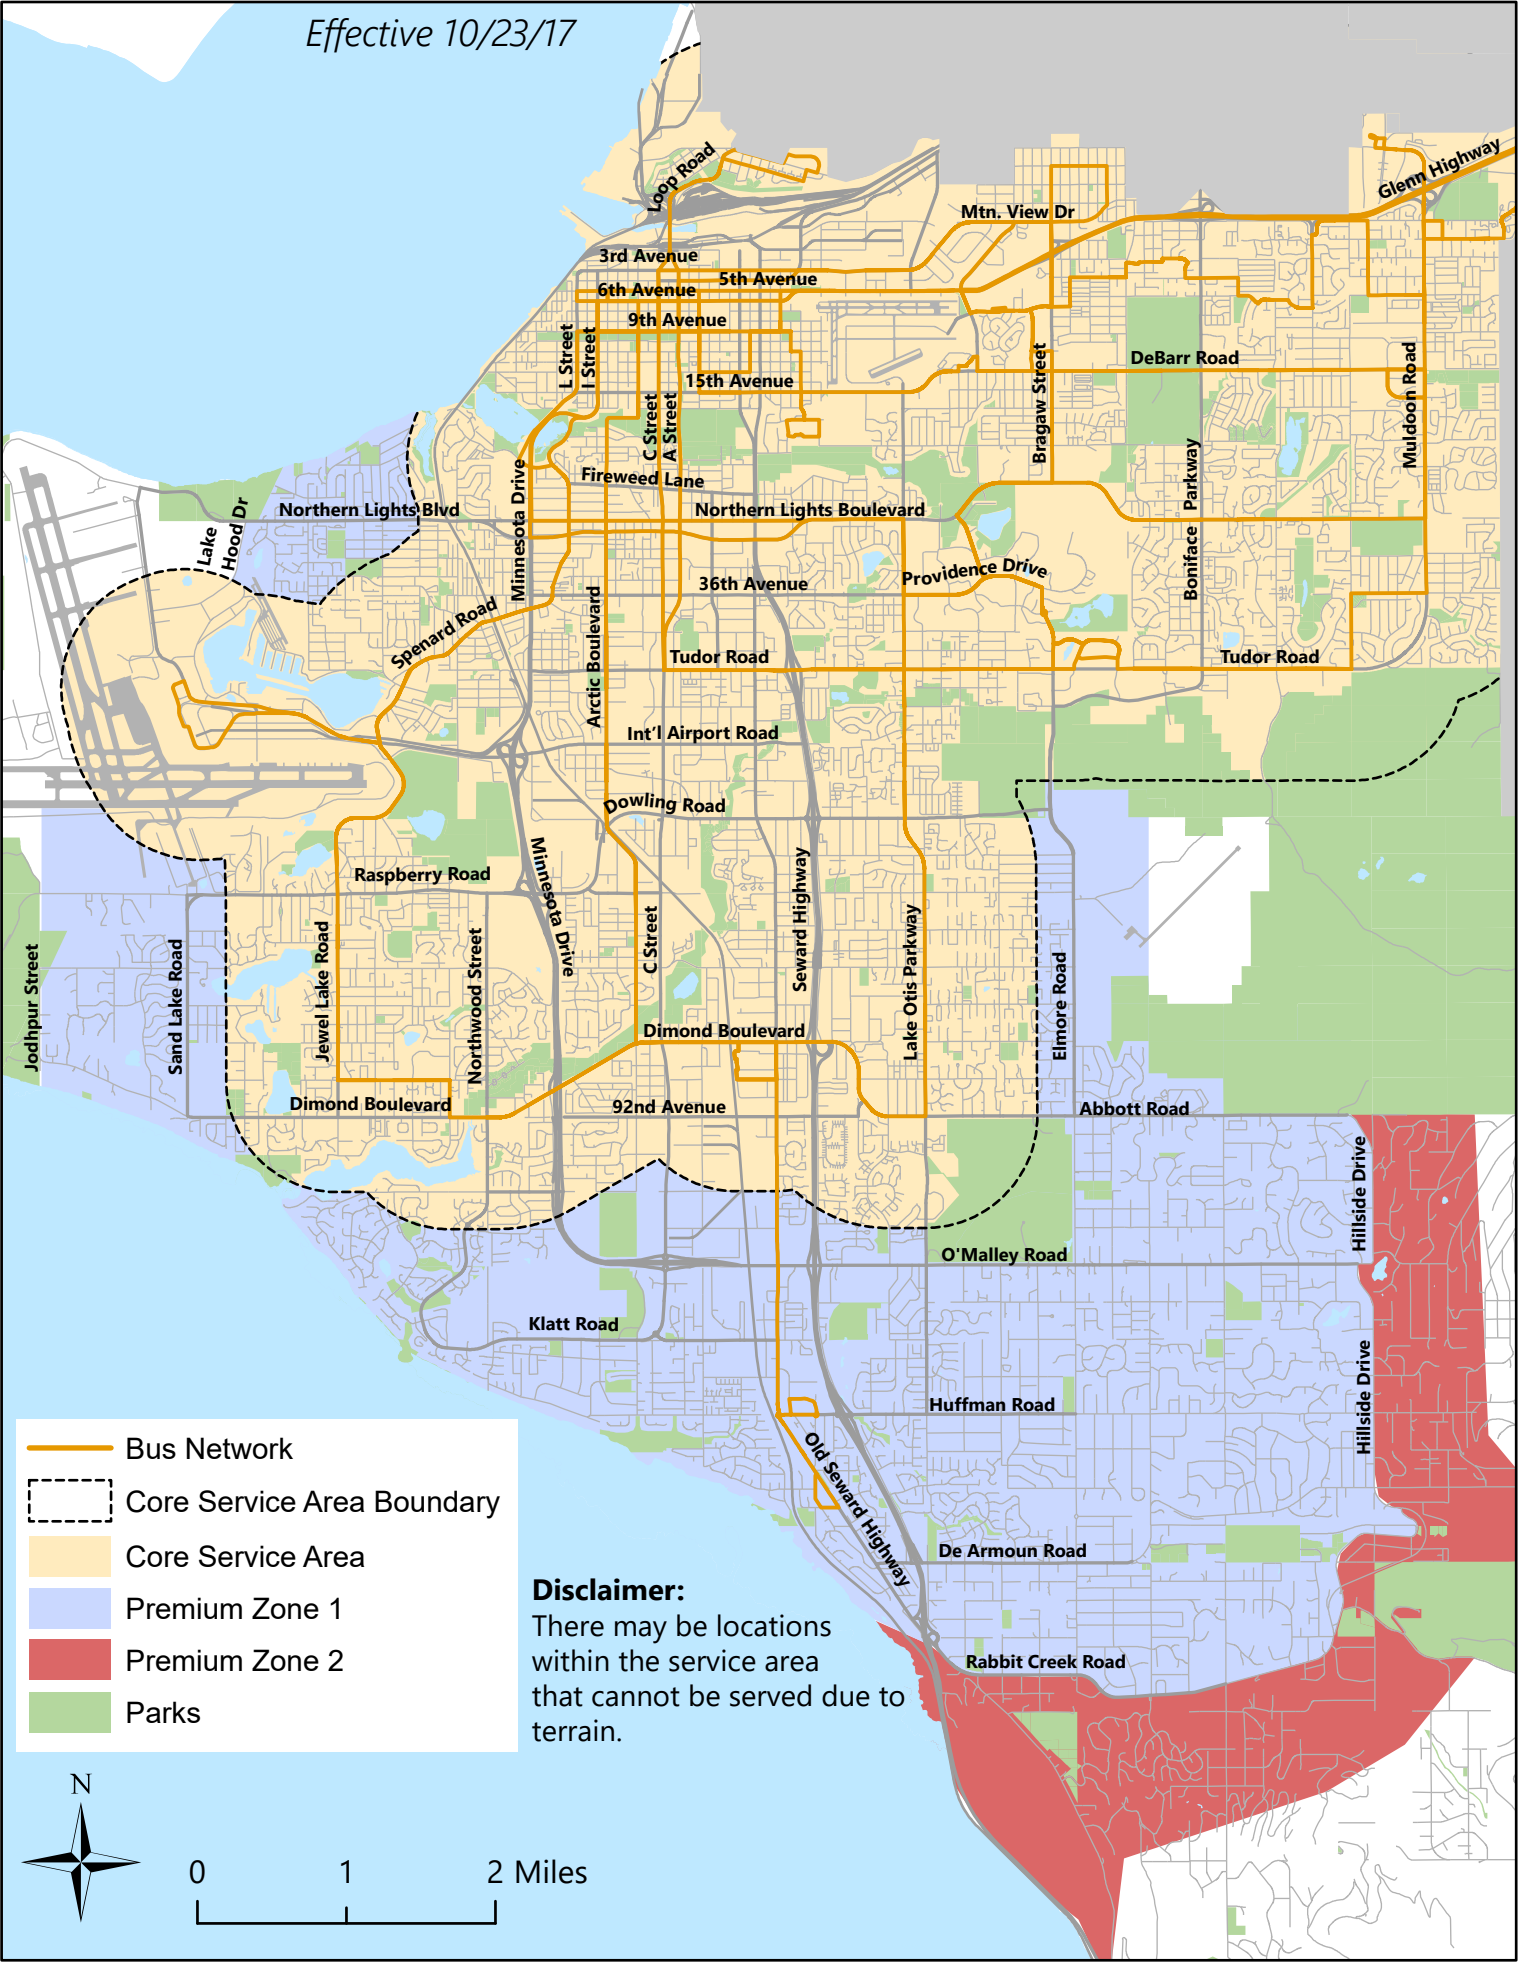

# AnchorRIDES Service Area - Anchorage Bowl

Effective 10/23/17

-  Bus Network
-  Core Service Area Boundary
-  Core Service Area
-  Premium Zone 1
-  Premium Zone 2
-  Parks

**Disclaimer:**  
There may be locations within the service area that cannot be served due to terrain.

0 1 2 Miles