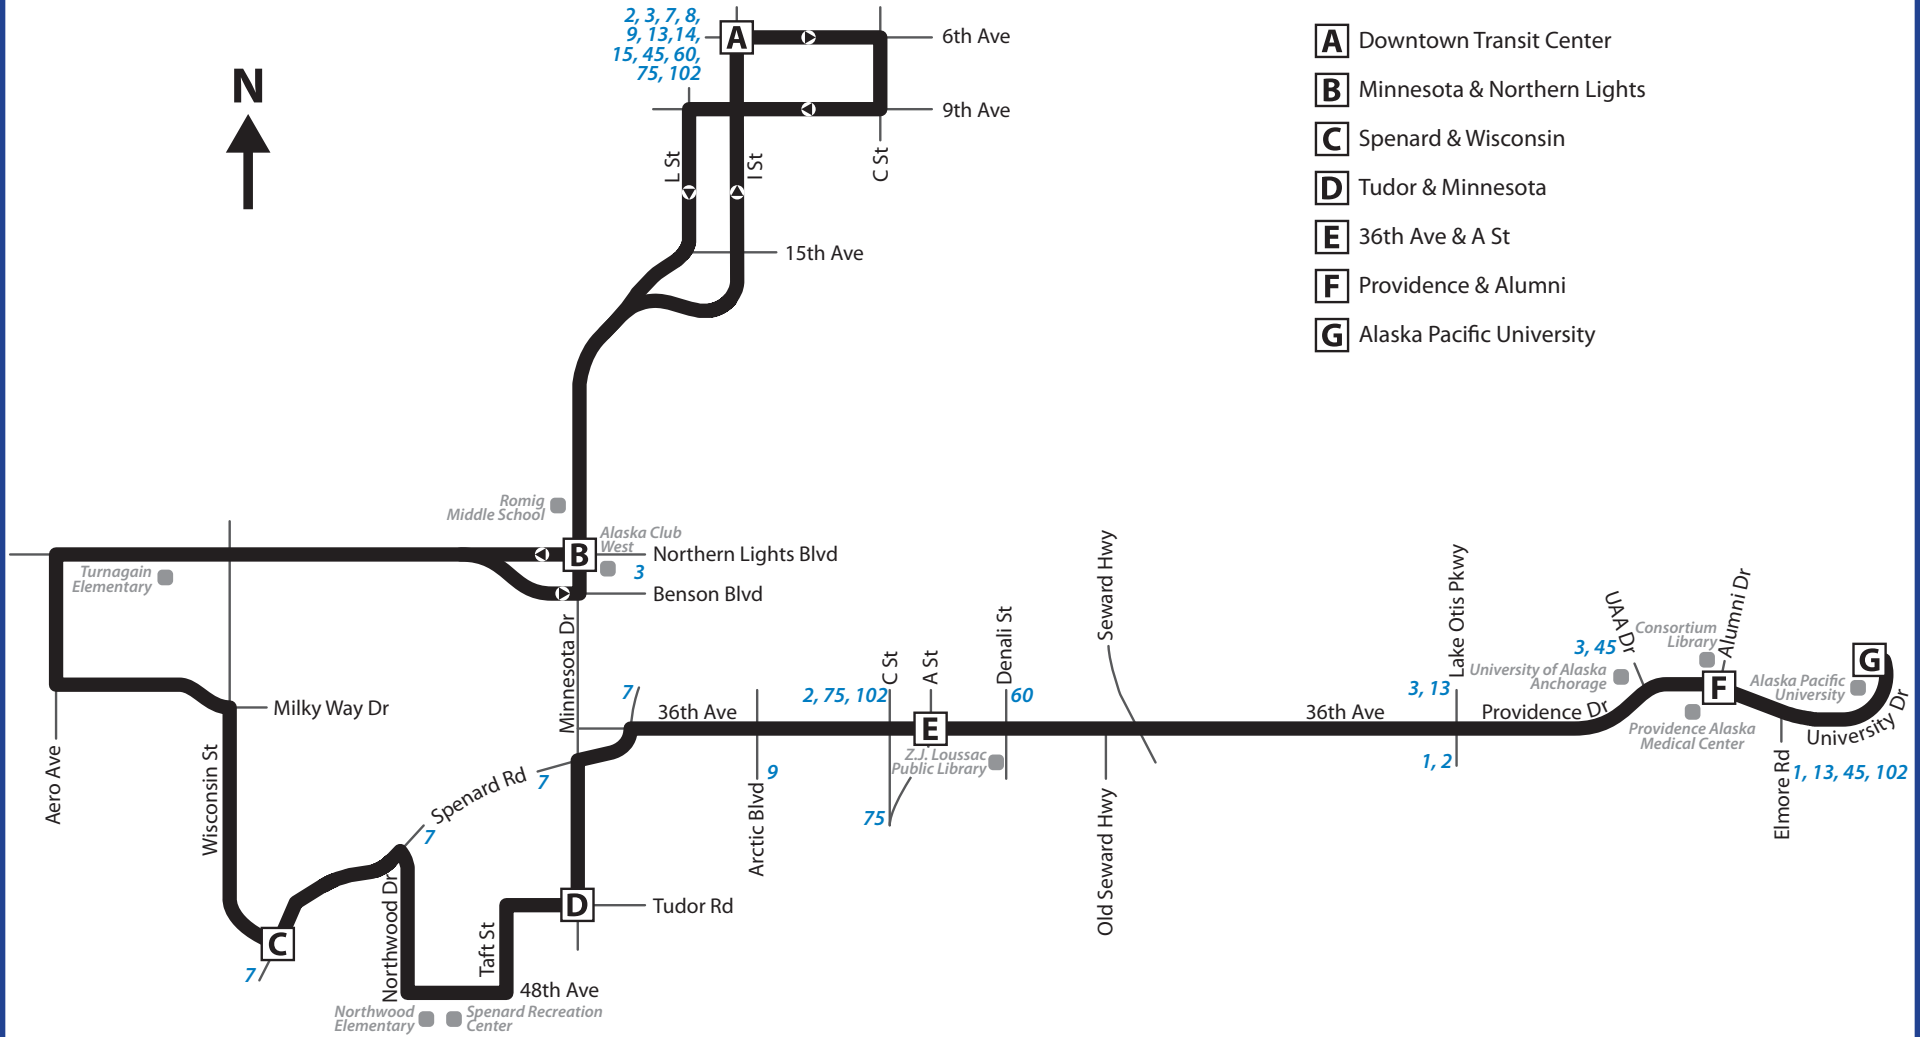

Route 36: West Anchorage/U-Med

- A** Downtown Transit Center
- B** Minnesota & Northern Lights
- C** Spenard & Wisconsin
- D** Tudor & Minnesota
- E** 36th Ave & A St
- F** Providence & Alumni
- G** Alaska Pacific University