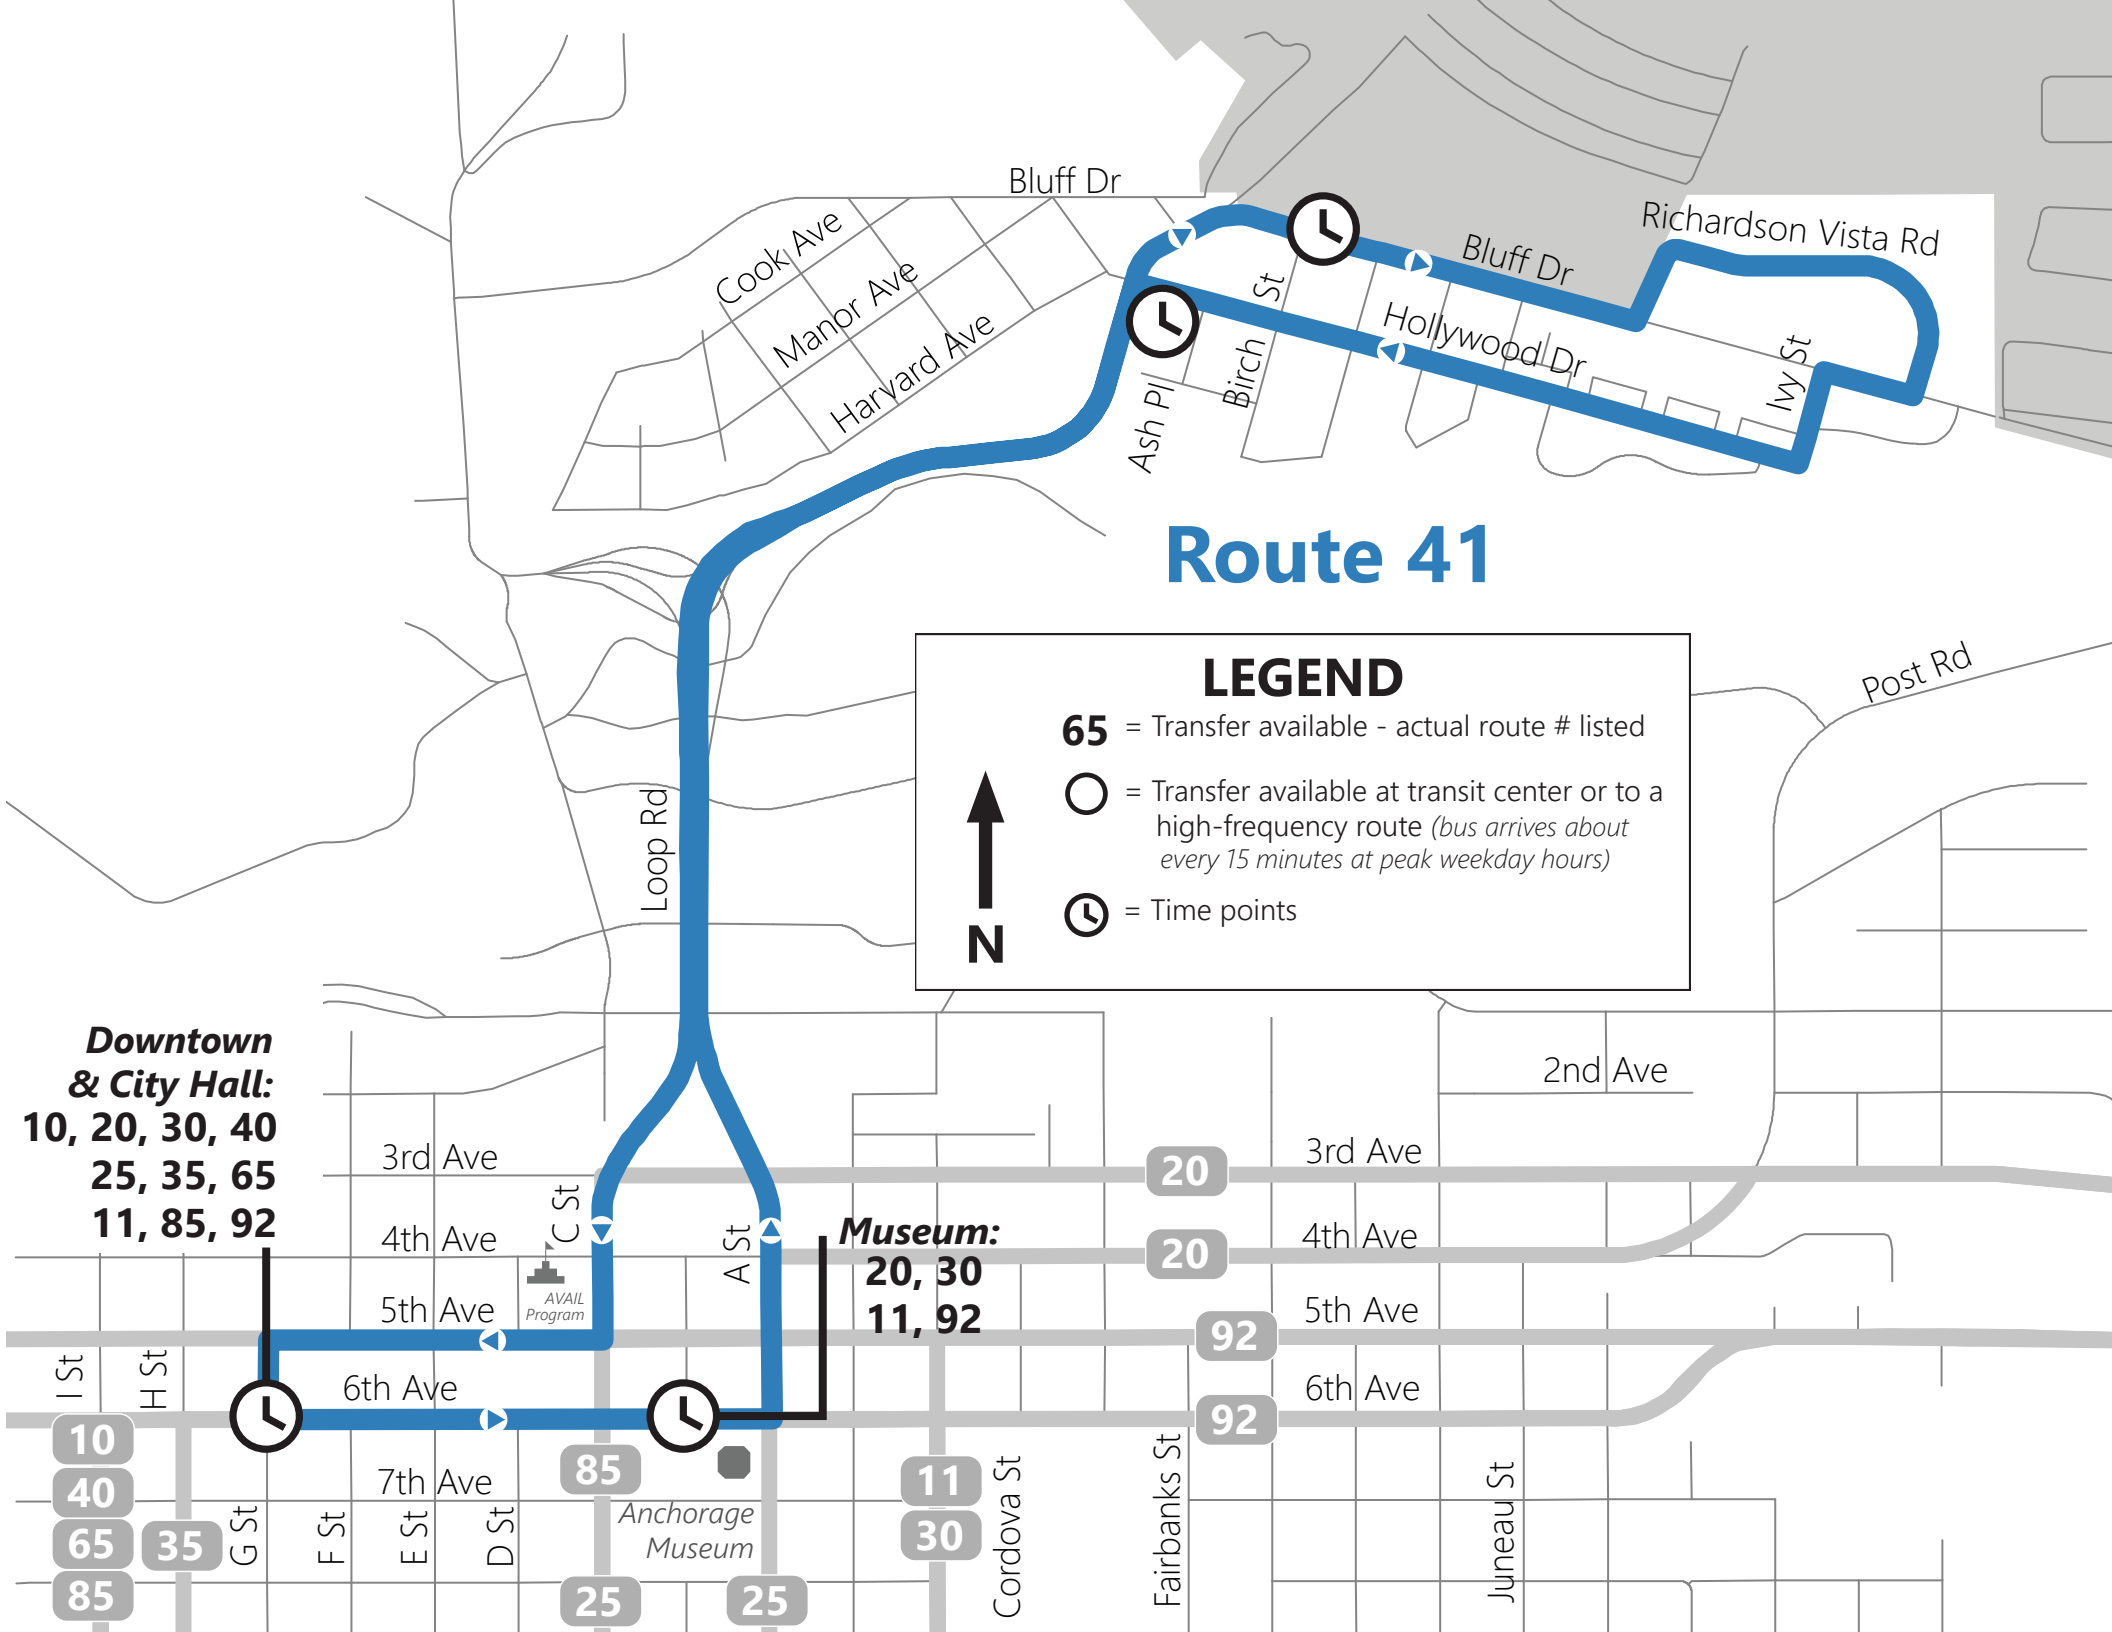

Route 41

LEGEND

65 = Transfer available - actual route # listed

 = Transfer available at transit center or to a high-frequency route (bus arrives about every 15 minutes at peak weekday hours)

 = Time points

Downtown & City Hall:
10, 20, 30, 40
25, 35, 65
11, 85, 92

Museum:
20, 30
11, 92

10
40
65
85

35

G St

F St

E St

D St

92

6th Ave

5th Ave

4th Ave

3rd Ave

2nd Ave

Juneau St

Fairbanks St

Cordova St

A St

D St

E St

F St

G St

H St

I St