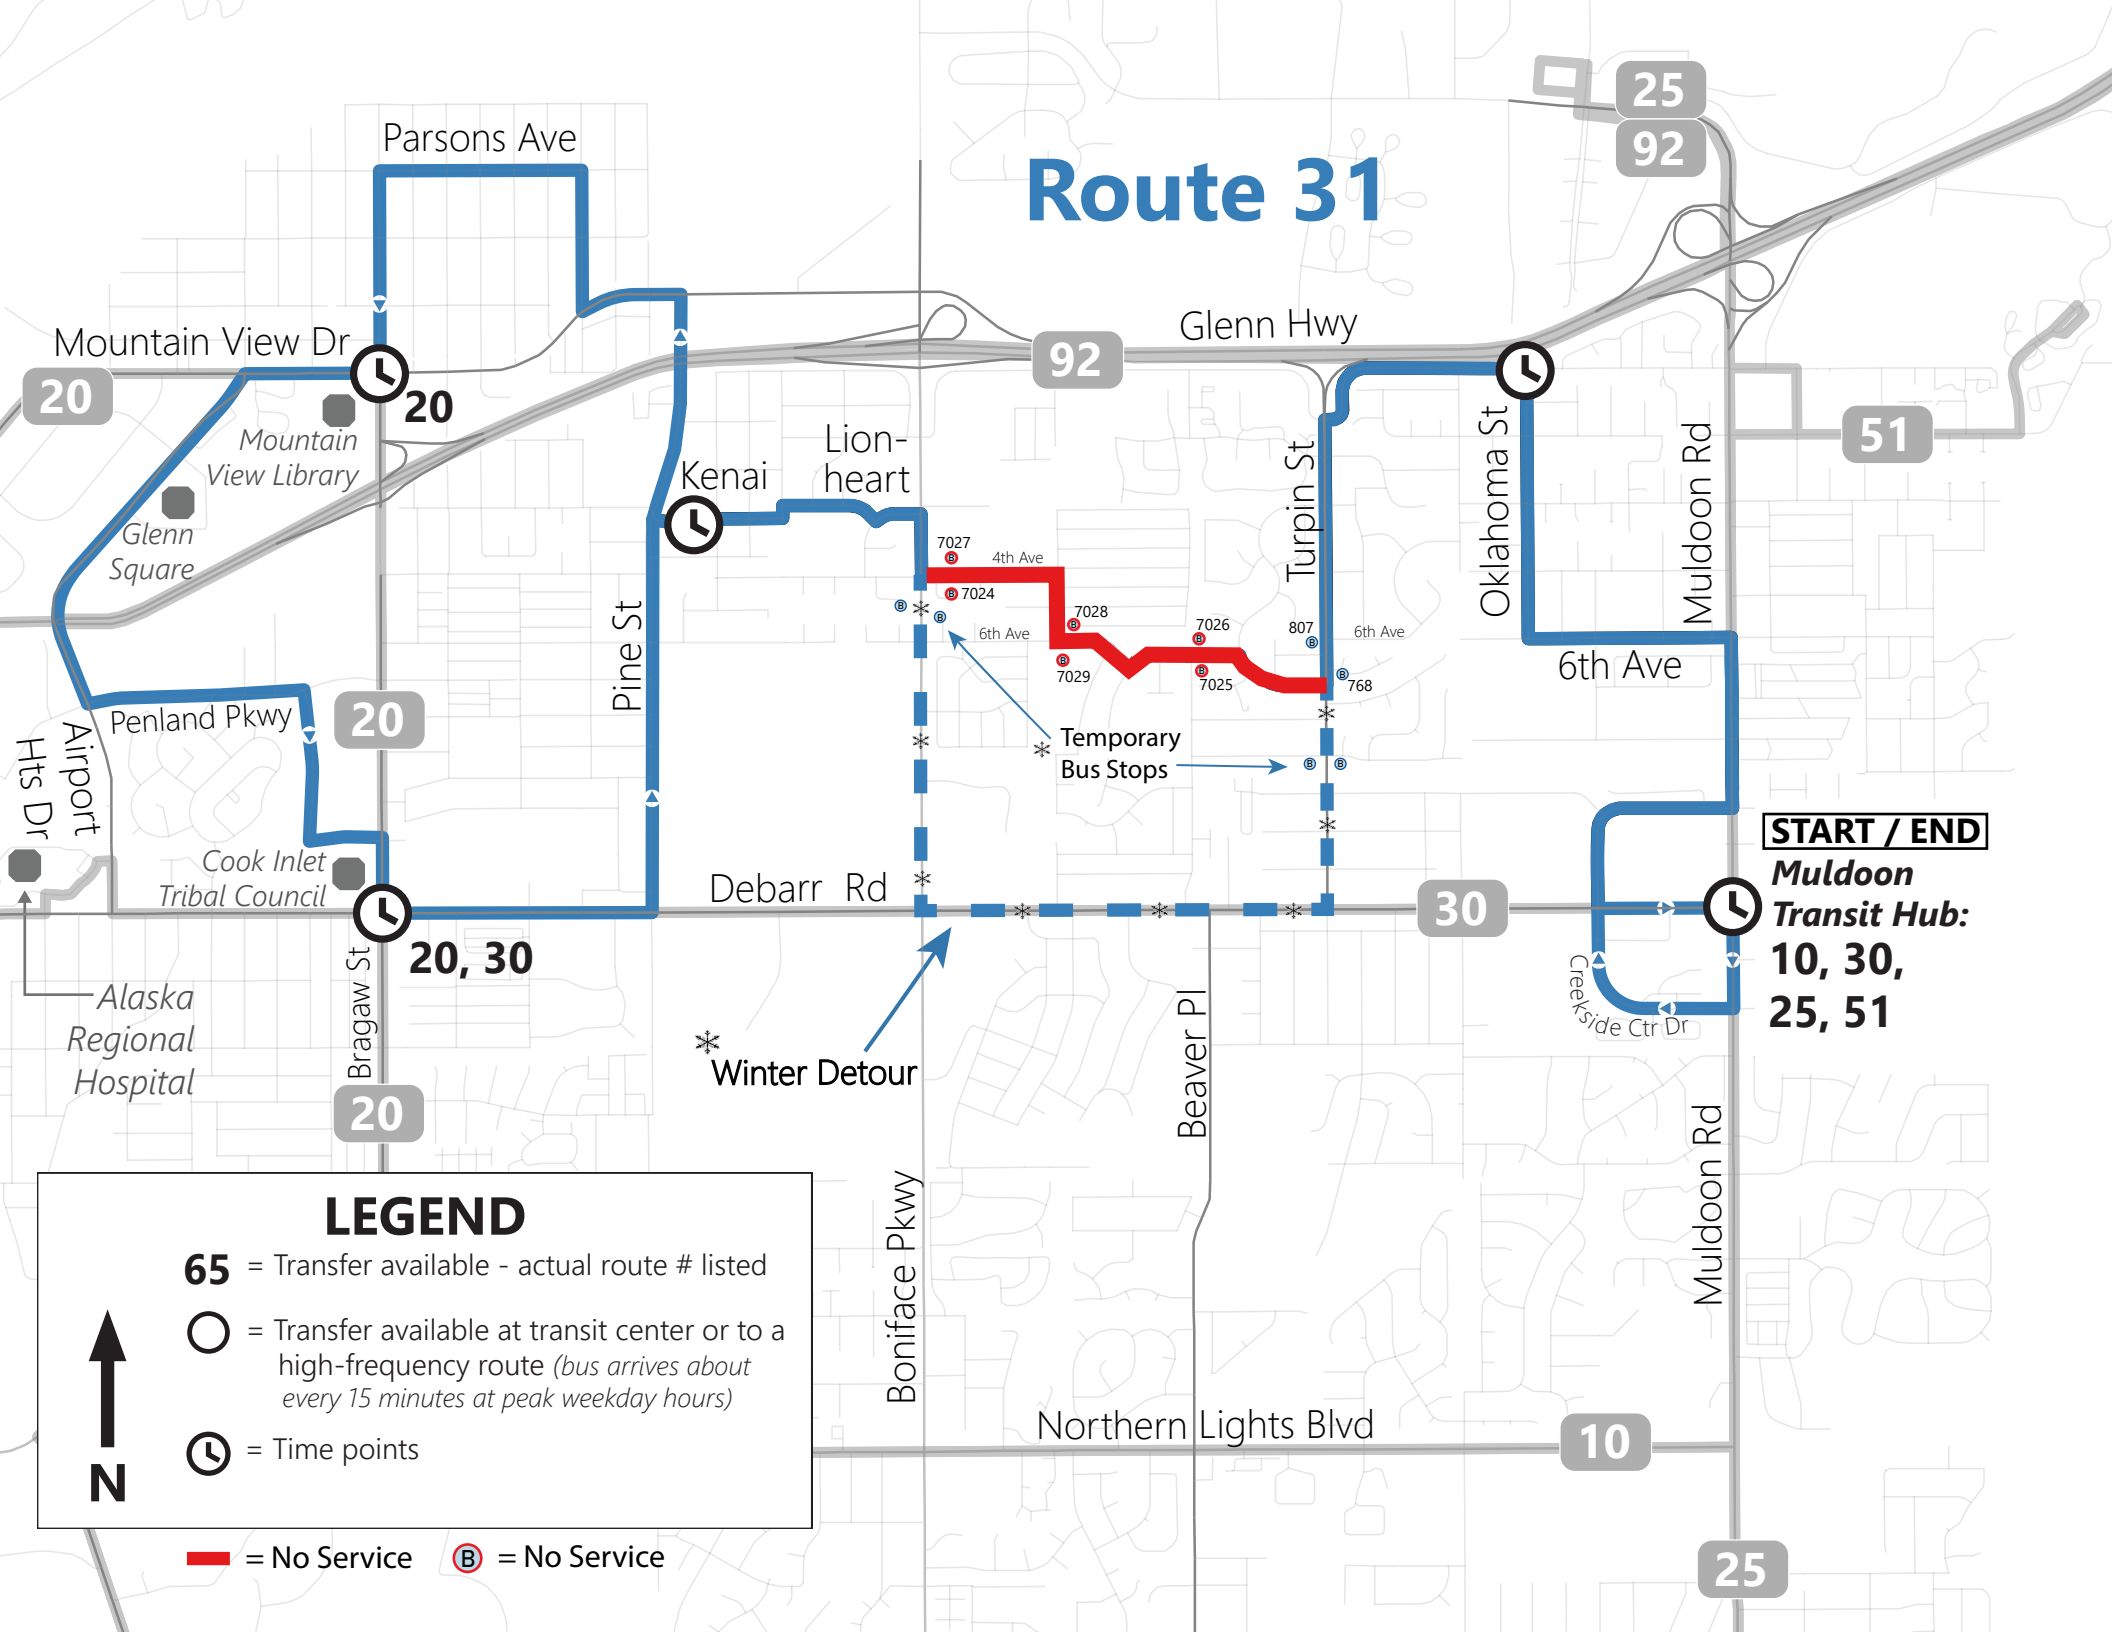

# Route 31

**START / END**  
**Muldoon**  
**Transit Hub:**  
**10, 30,**  
**25, 51**

**LEGEND**

- 65** = Transfer available - actual route # listed
- = Transfer available at transit center or to a high-frequency route (bus arrives about every 15 minutes at peak weekday hours)
- = Time points

= No Service    = No Service

\* Winter Detour

\* Temporary Bus Stops