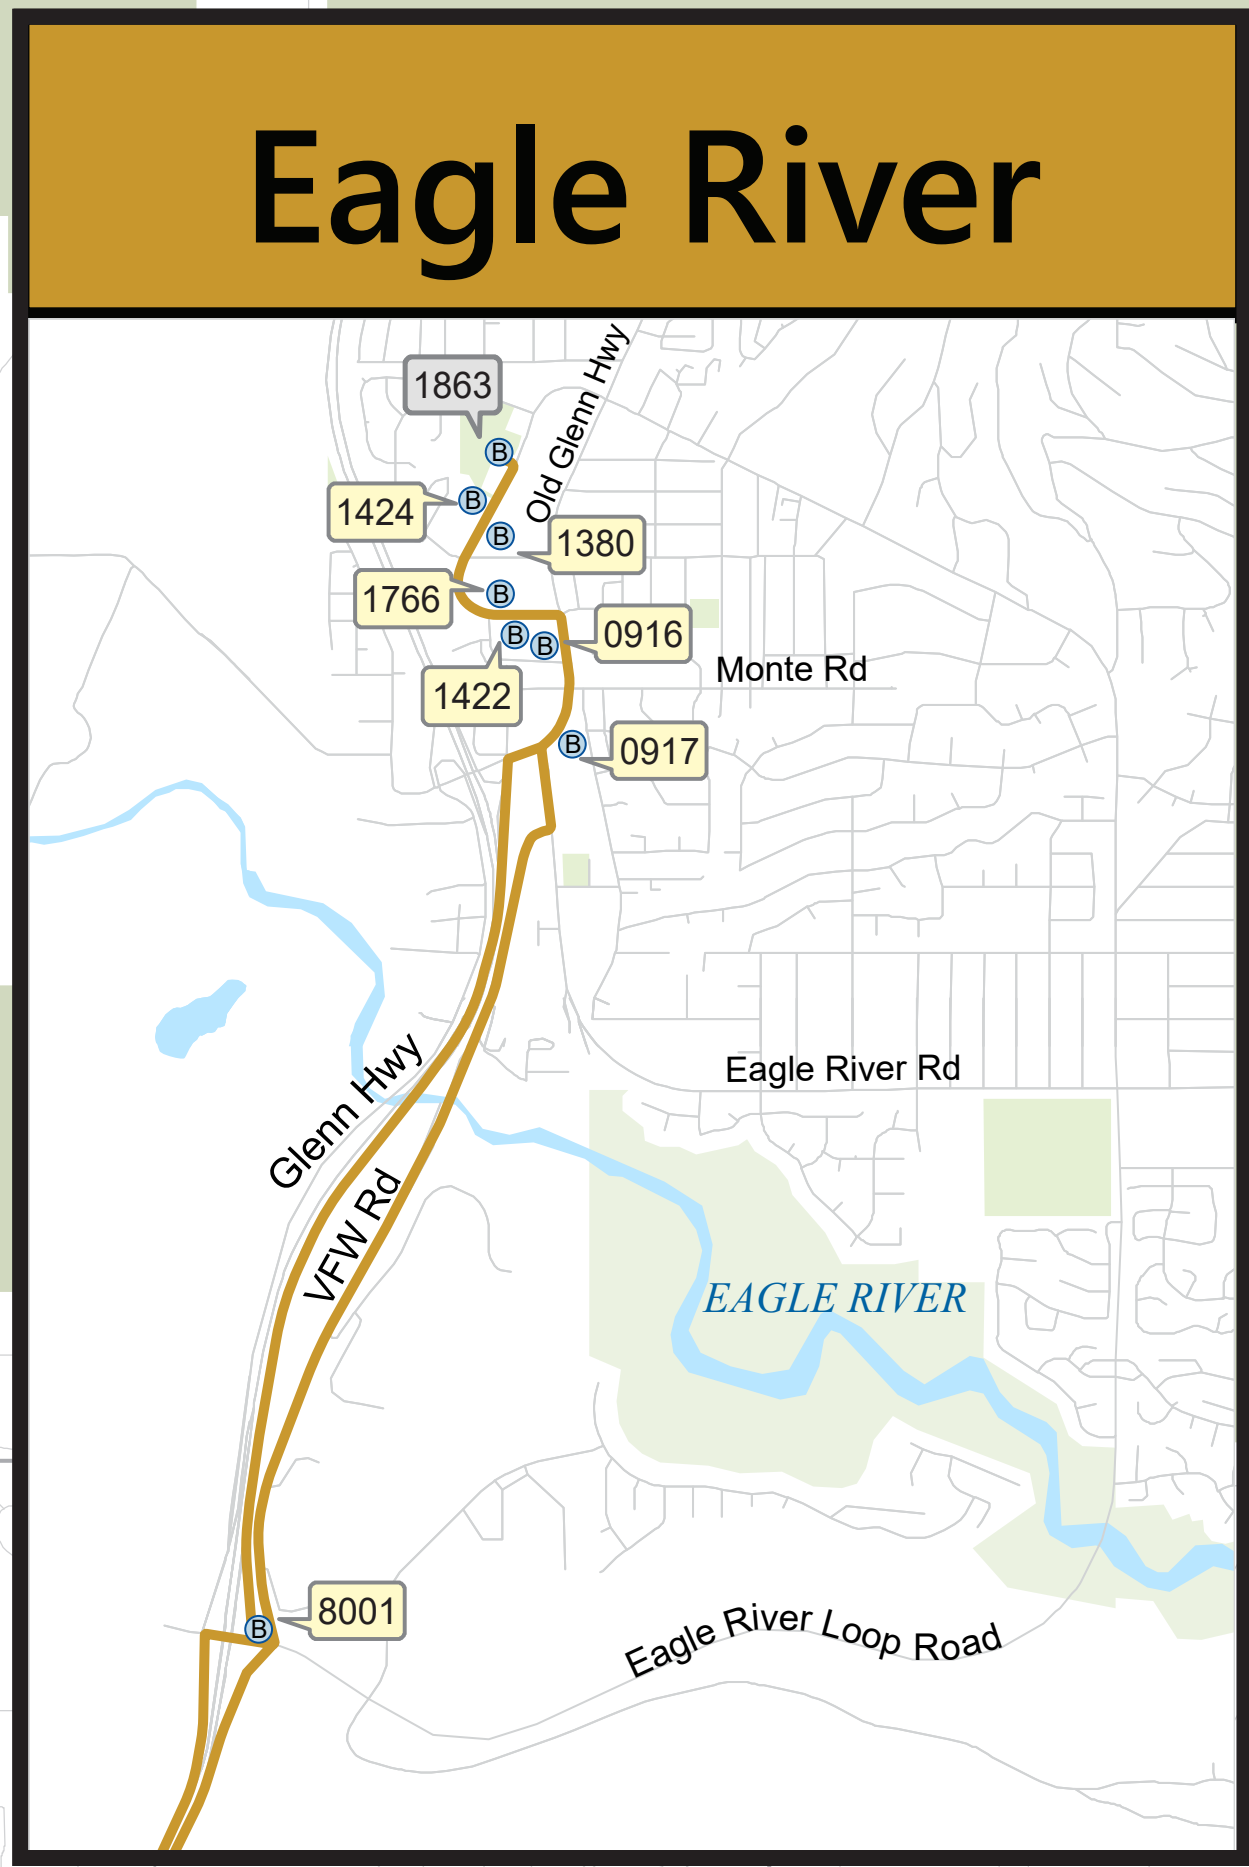

# Anchorage Bus Stop Map

Updated: May 11, 2026

680 Active Bus Stops

### Legend

**Bus Stops**

- 55 Most Used Bus Stops (pink circle)
- Bus Stops (blue circle with B)
- Bus Stop Number (yellow speech bubble)
- Transit Center/Hub (grey speech bubble)
- Timepoint (purple speech bubble)

**Bus Routes**

- 15 min. freq. (red line)
- 30 min. freq. (blue line)
- Rt. 31 Winter Detour (blue dashed line)
- 60 min. freq. (green line)
- Commuter (yellow line)

Streets (grey line)

Parkland (green area)