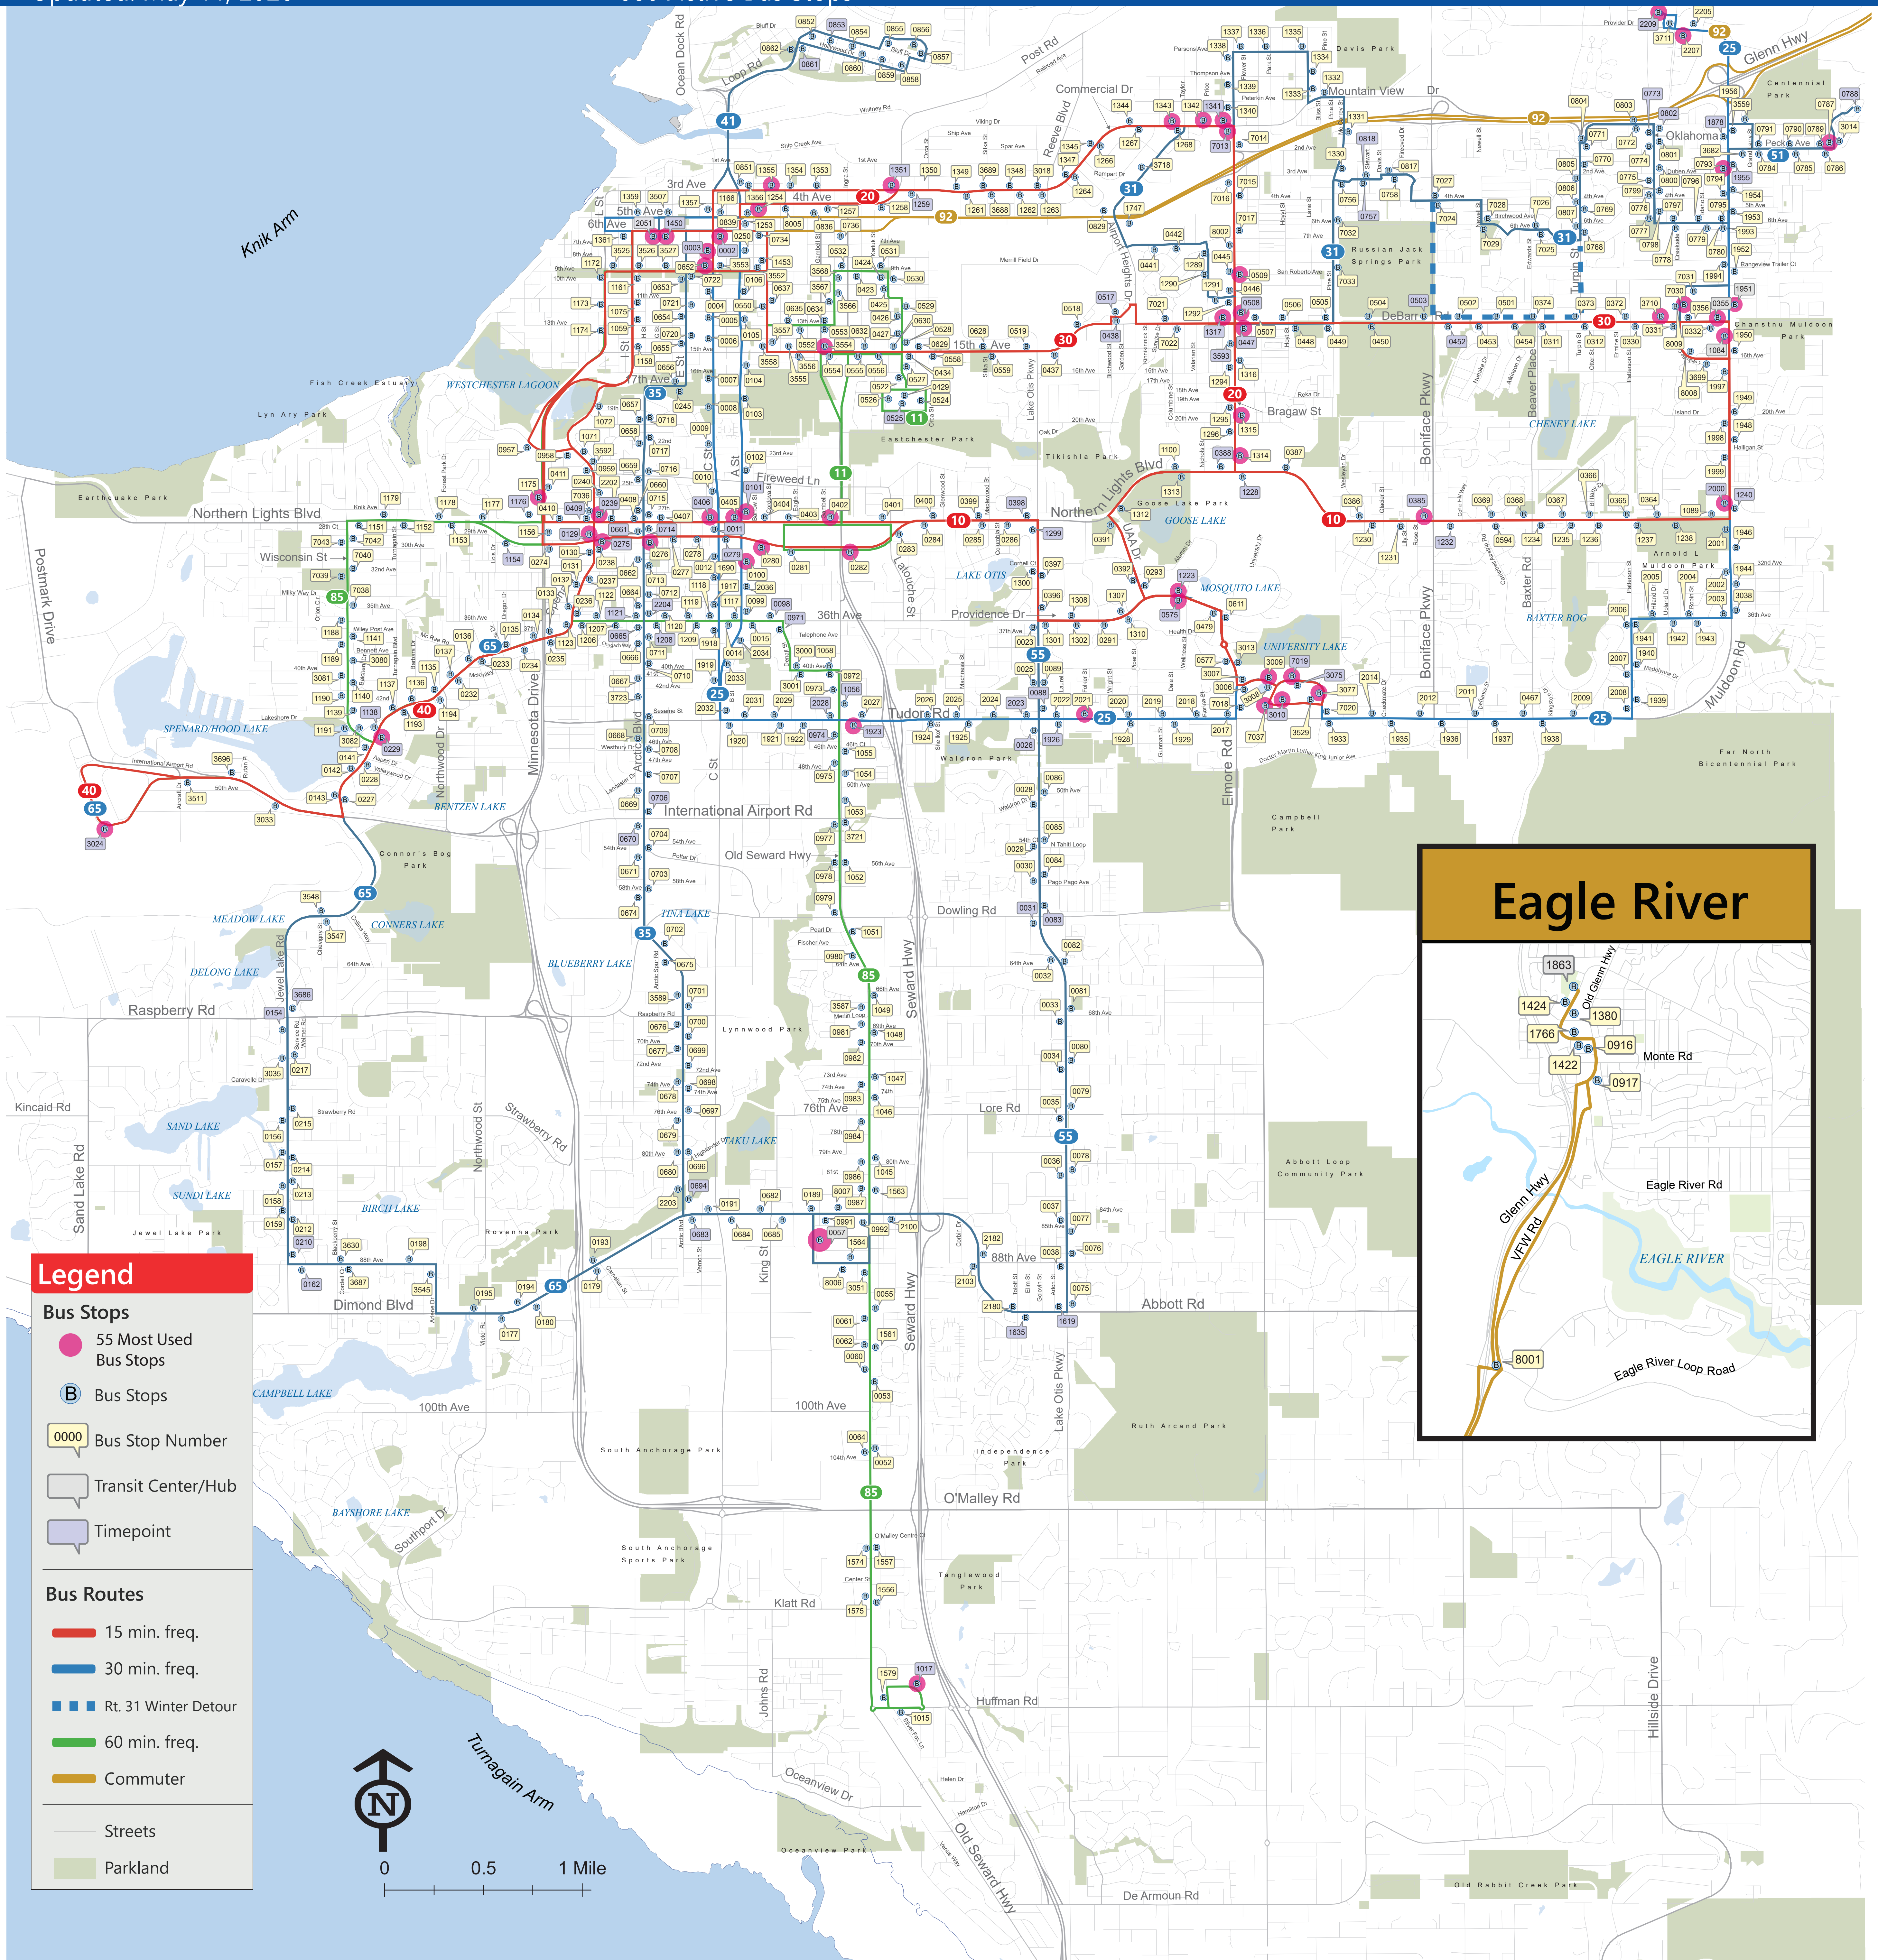

# Anchorage Bus Stop Map

Updated: May 11, 2026

680 Active Bus Stops

### Legend

**Bus Stops**

- 55 Most Used Bus Stops (pink circle)
- Bus Stops (blue circle with B)
- Bus Stop Number (yellow speech bubble)
- Transit Center/Hub (grey speech bubble)
- Timepoint (purple speech bubble)

**Bus Routes**

- 15 min. freq. (red line)
- 30 min. freq. (blue line)
- Rt. 31 Winter Detour (blue dashed line)
- 60 min. freq. (green line)
- Commuter (yellow line)

Streets (grey line)

Parkland (green area)