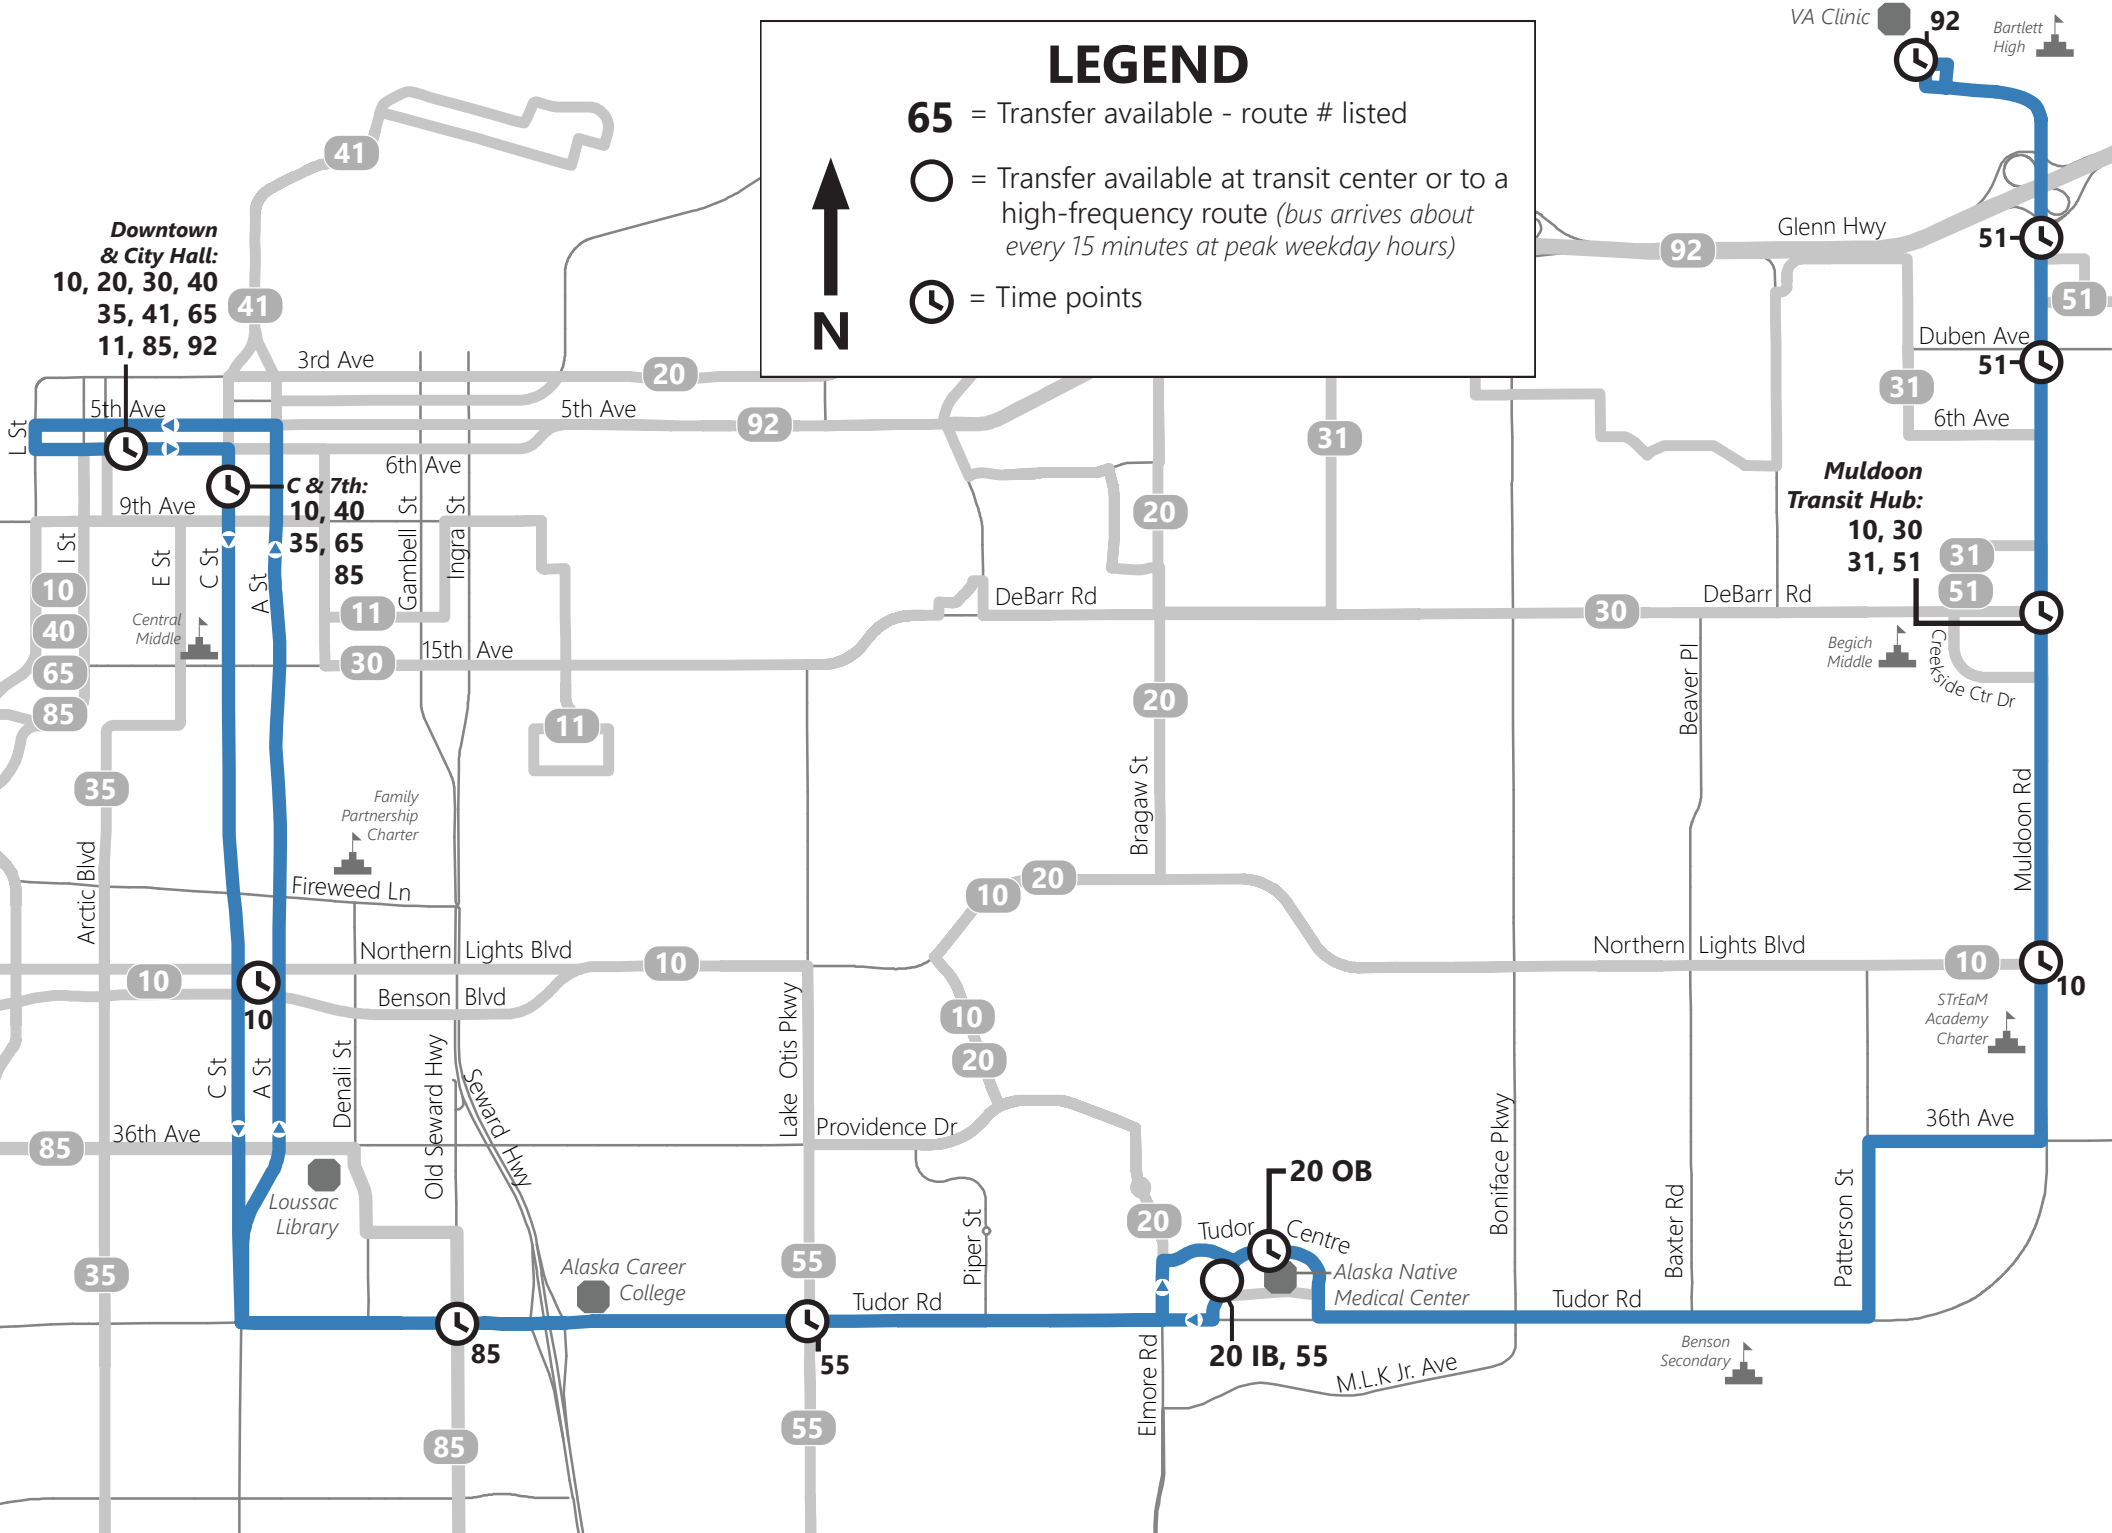

LEGEND

65 = Transfer available - route # listed

○ = Transfer available at transit center or to a high-frequency route (*bus arrives about every 15 minutes at peak weekday hours*)

🕒 = Time points

Downtown & City Hall:
10, 20, 30, 40
35, 41, 65
11, 85, 92

41

41

10

10

10

10

3rd Ave

5th Ave