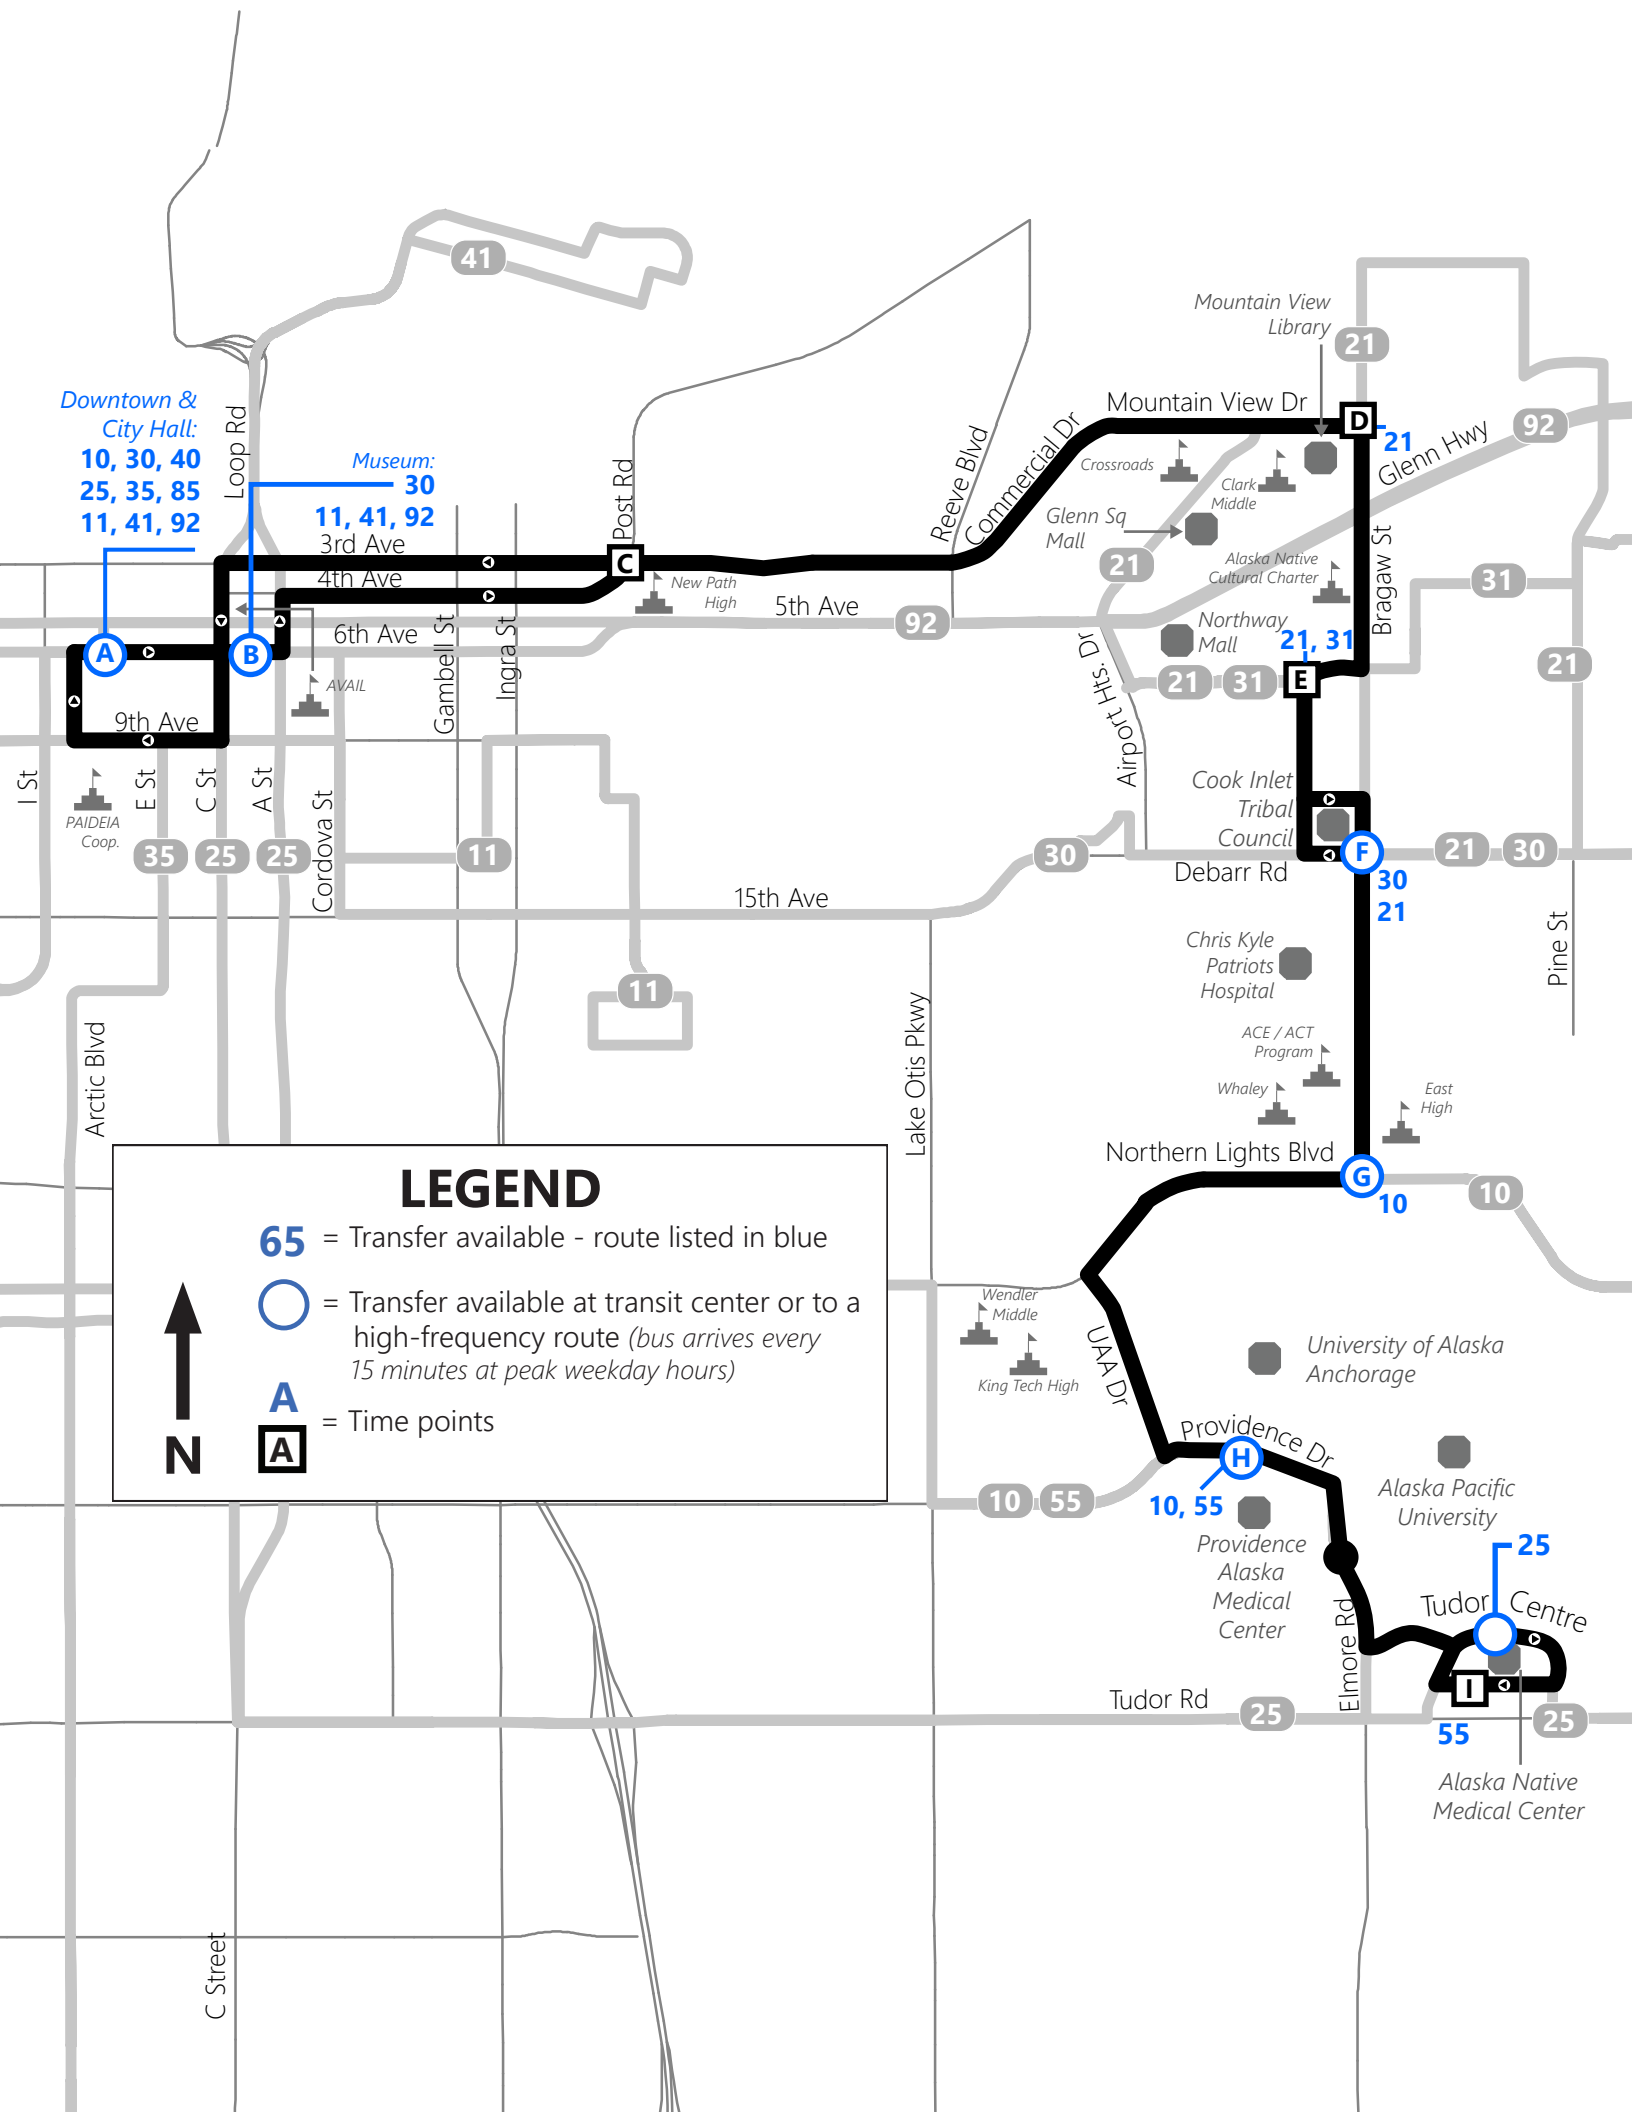

Downtown & City Hall:  
**10, 30, 40**  
**25, 35, 85**  
**11, 41, 92**

Museum:  
**30**  
**11, 41, 92**

## LEGEND

**65** = Transfer available - route listed in blue

**○** = Transfer available at transit center or to a high-frequency route (bus arrives every 15 minutes at peak weekday hours)

**A**  
**[A]** = Time points