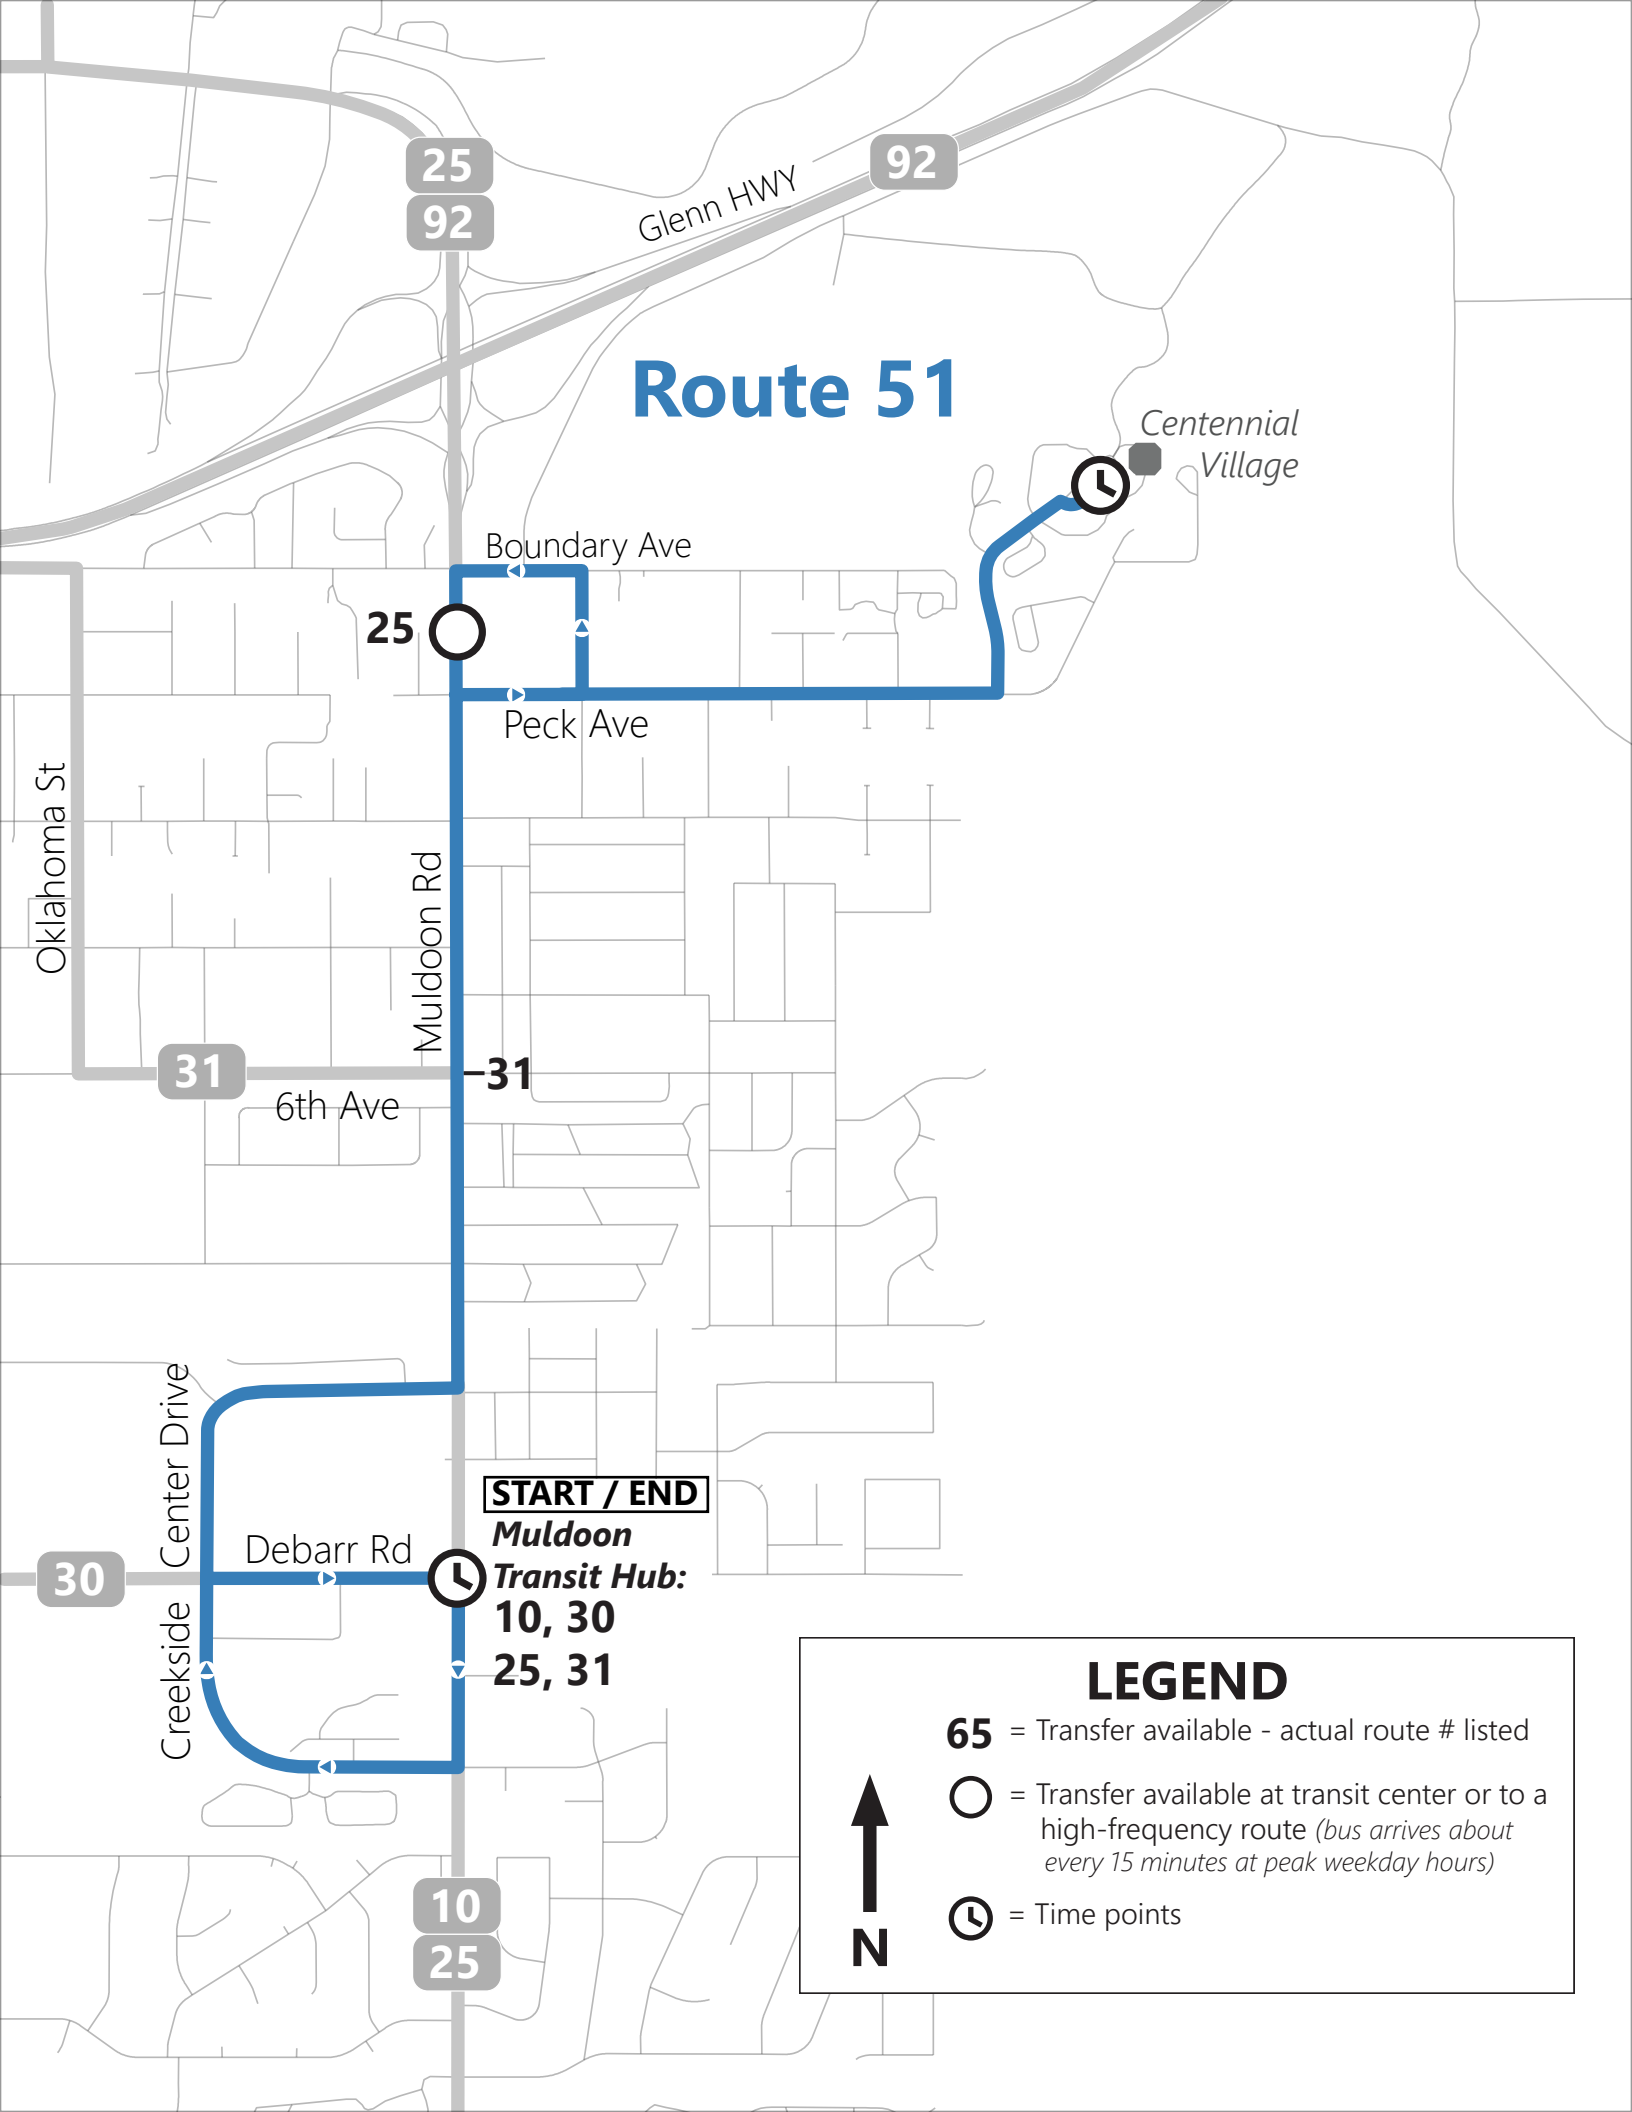

Route 51

START / END

Muldoon

Transit Hub:

10, 30

25, 31

LEGEND

65 = Transfer available - actual route # listed

○ = Transfer available at transit center or to a high-frequency route (*bus arrives about every 15 minutes at peak weekday hours*)

🕒 = Time points