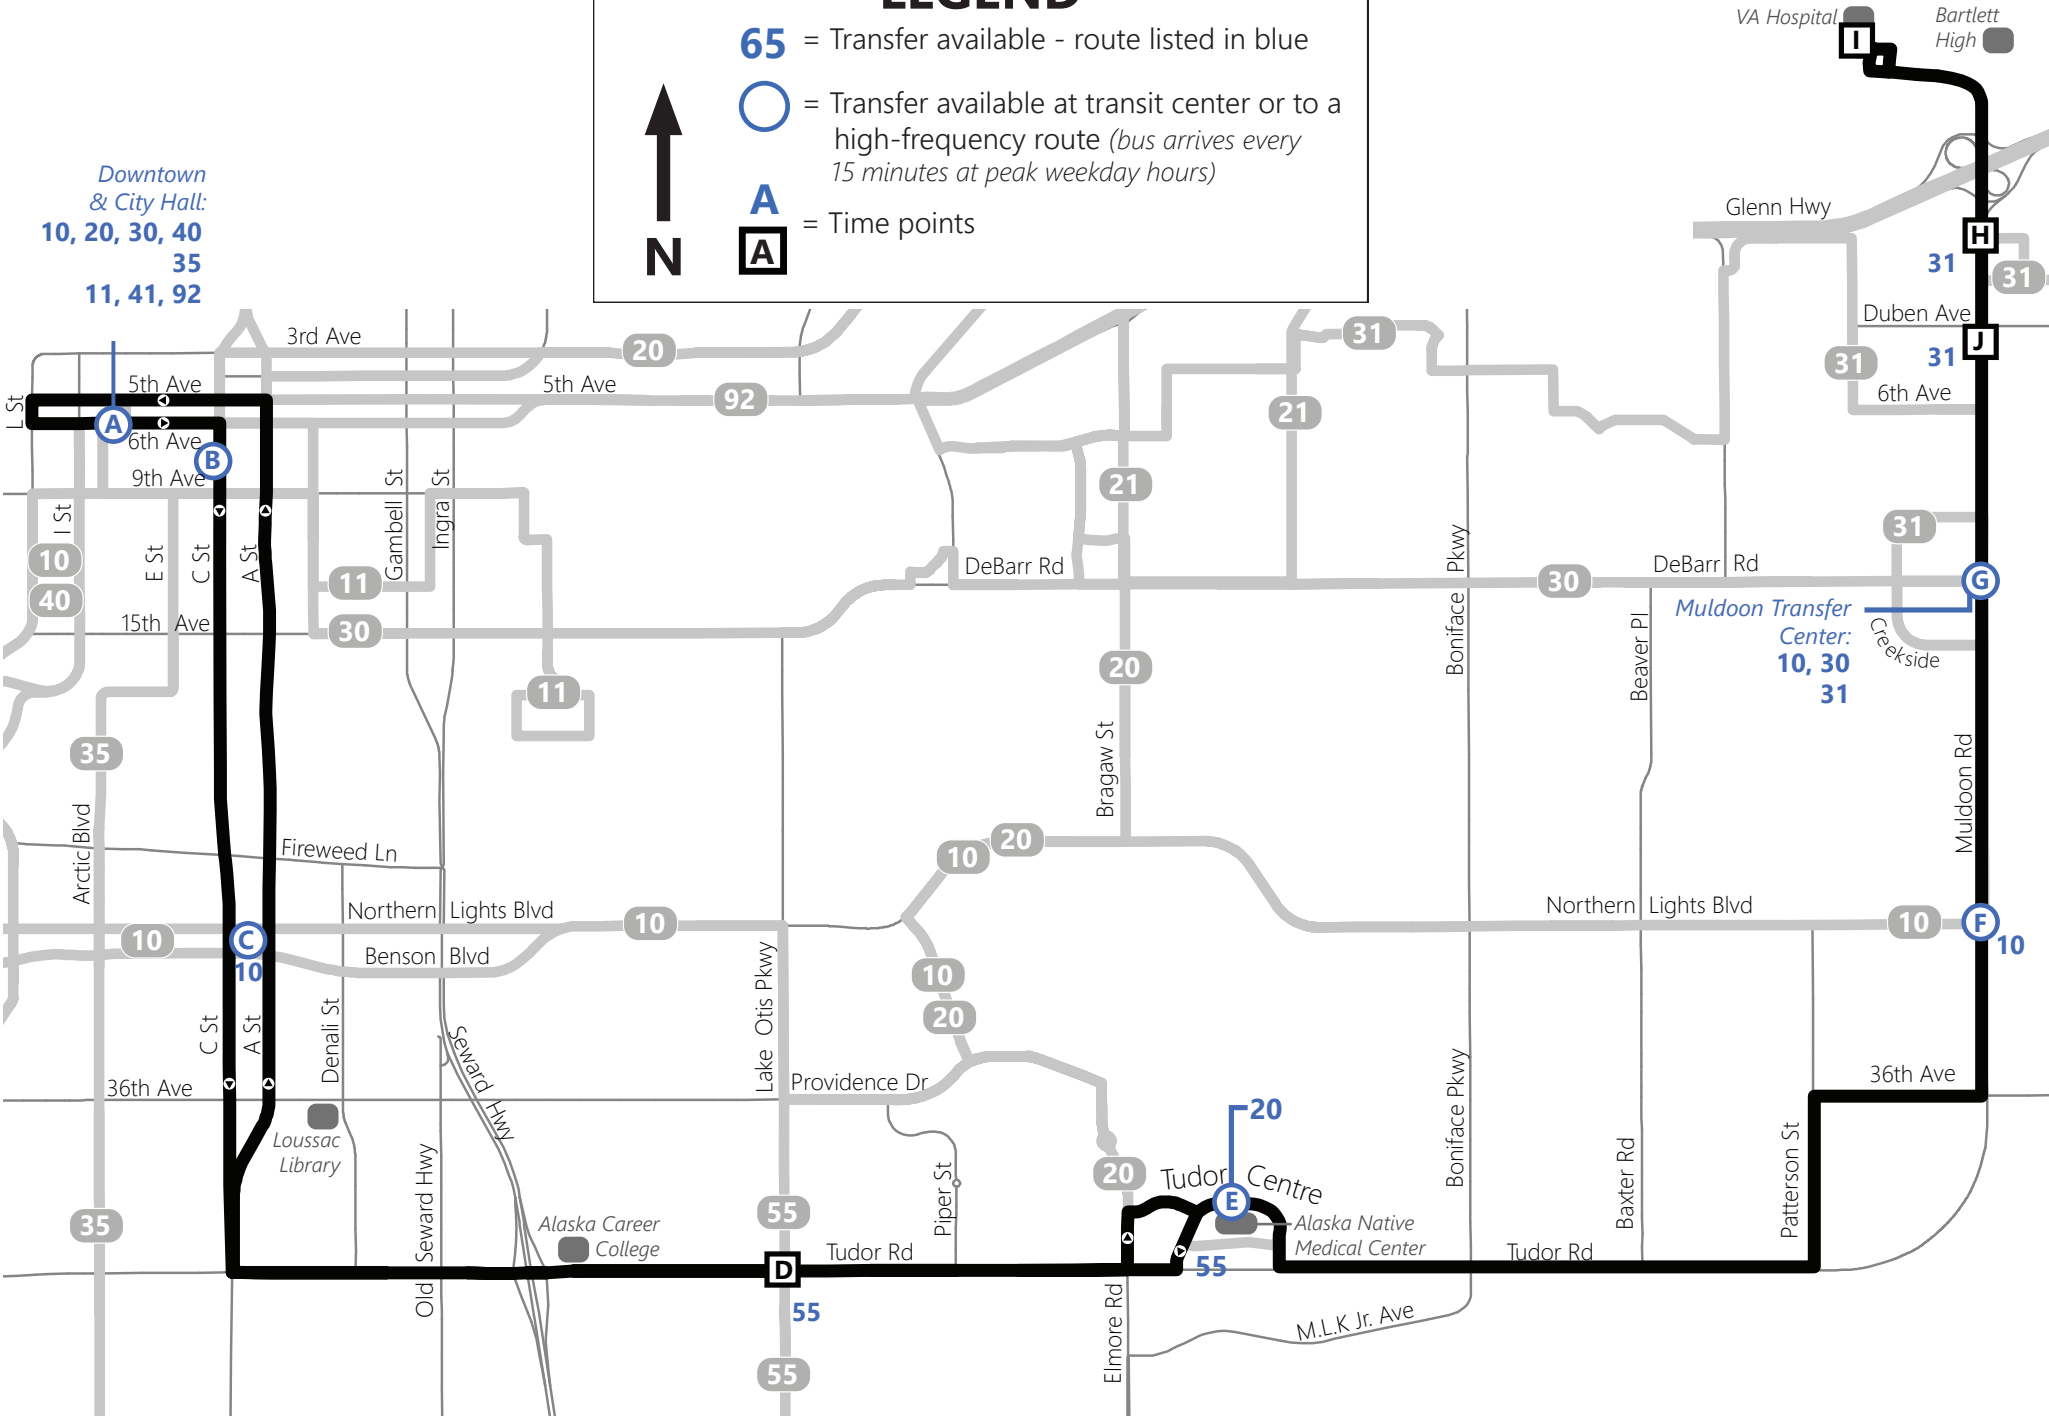

LEGEND

65 = Transfer available - route listed in blue

○ = Transfer available at transit center or to a high-frequency route (bus arrives every 15 minutes at peak weekday hours)

A
[A] = Time points

Downtown & City Hall:
10, 20, 30, 40
35
11, 41, 92

Muldoon Transfer Center:
10, 30
31

Tudor Centre
Alaska Native Medical Center

Loussac Library

Alaska Career College

Bartlett High

VA Hospital