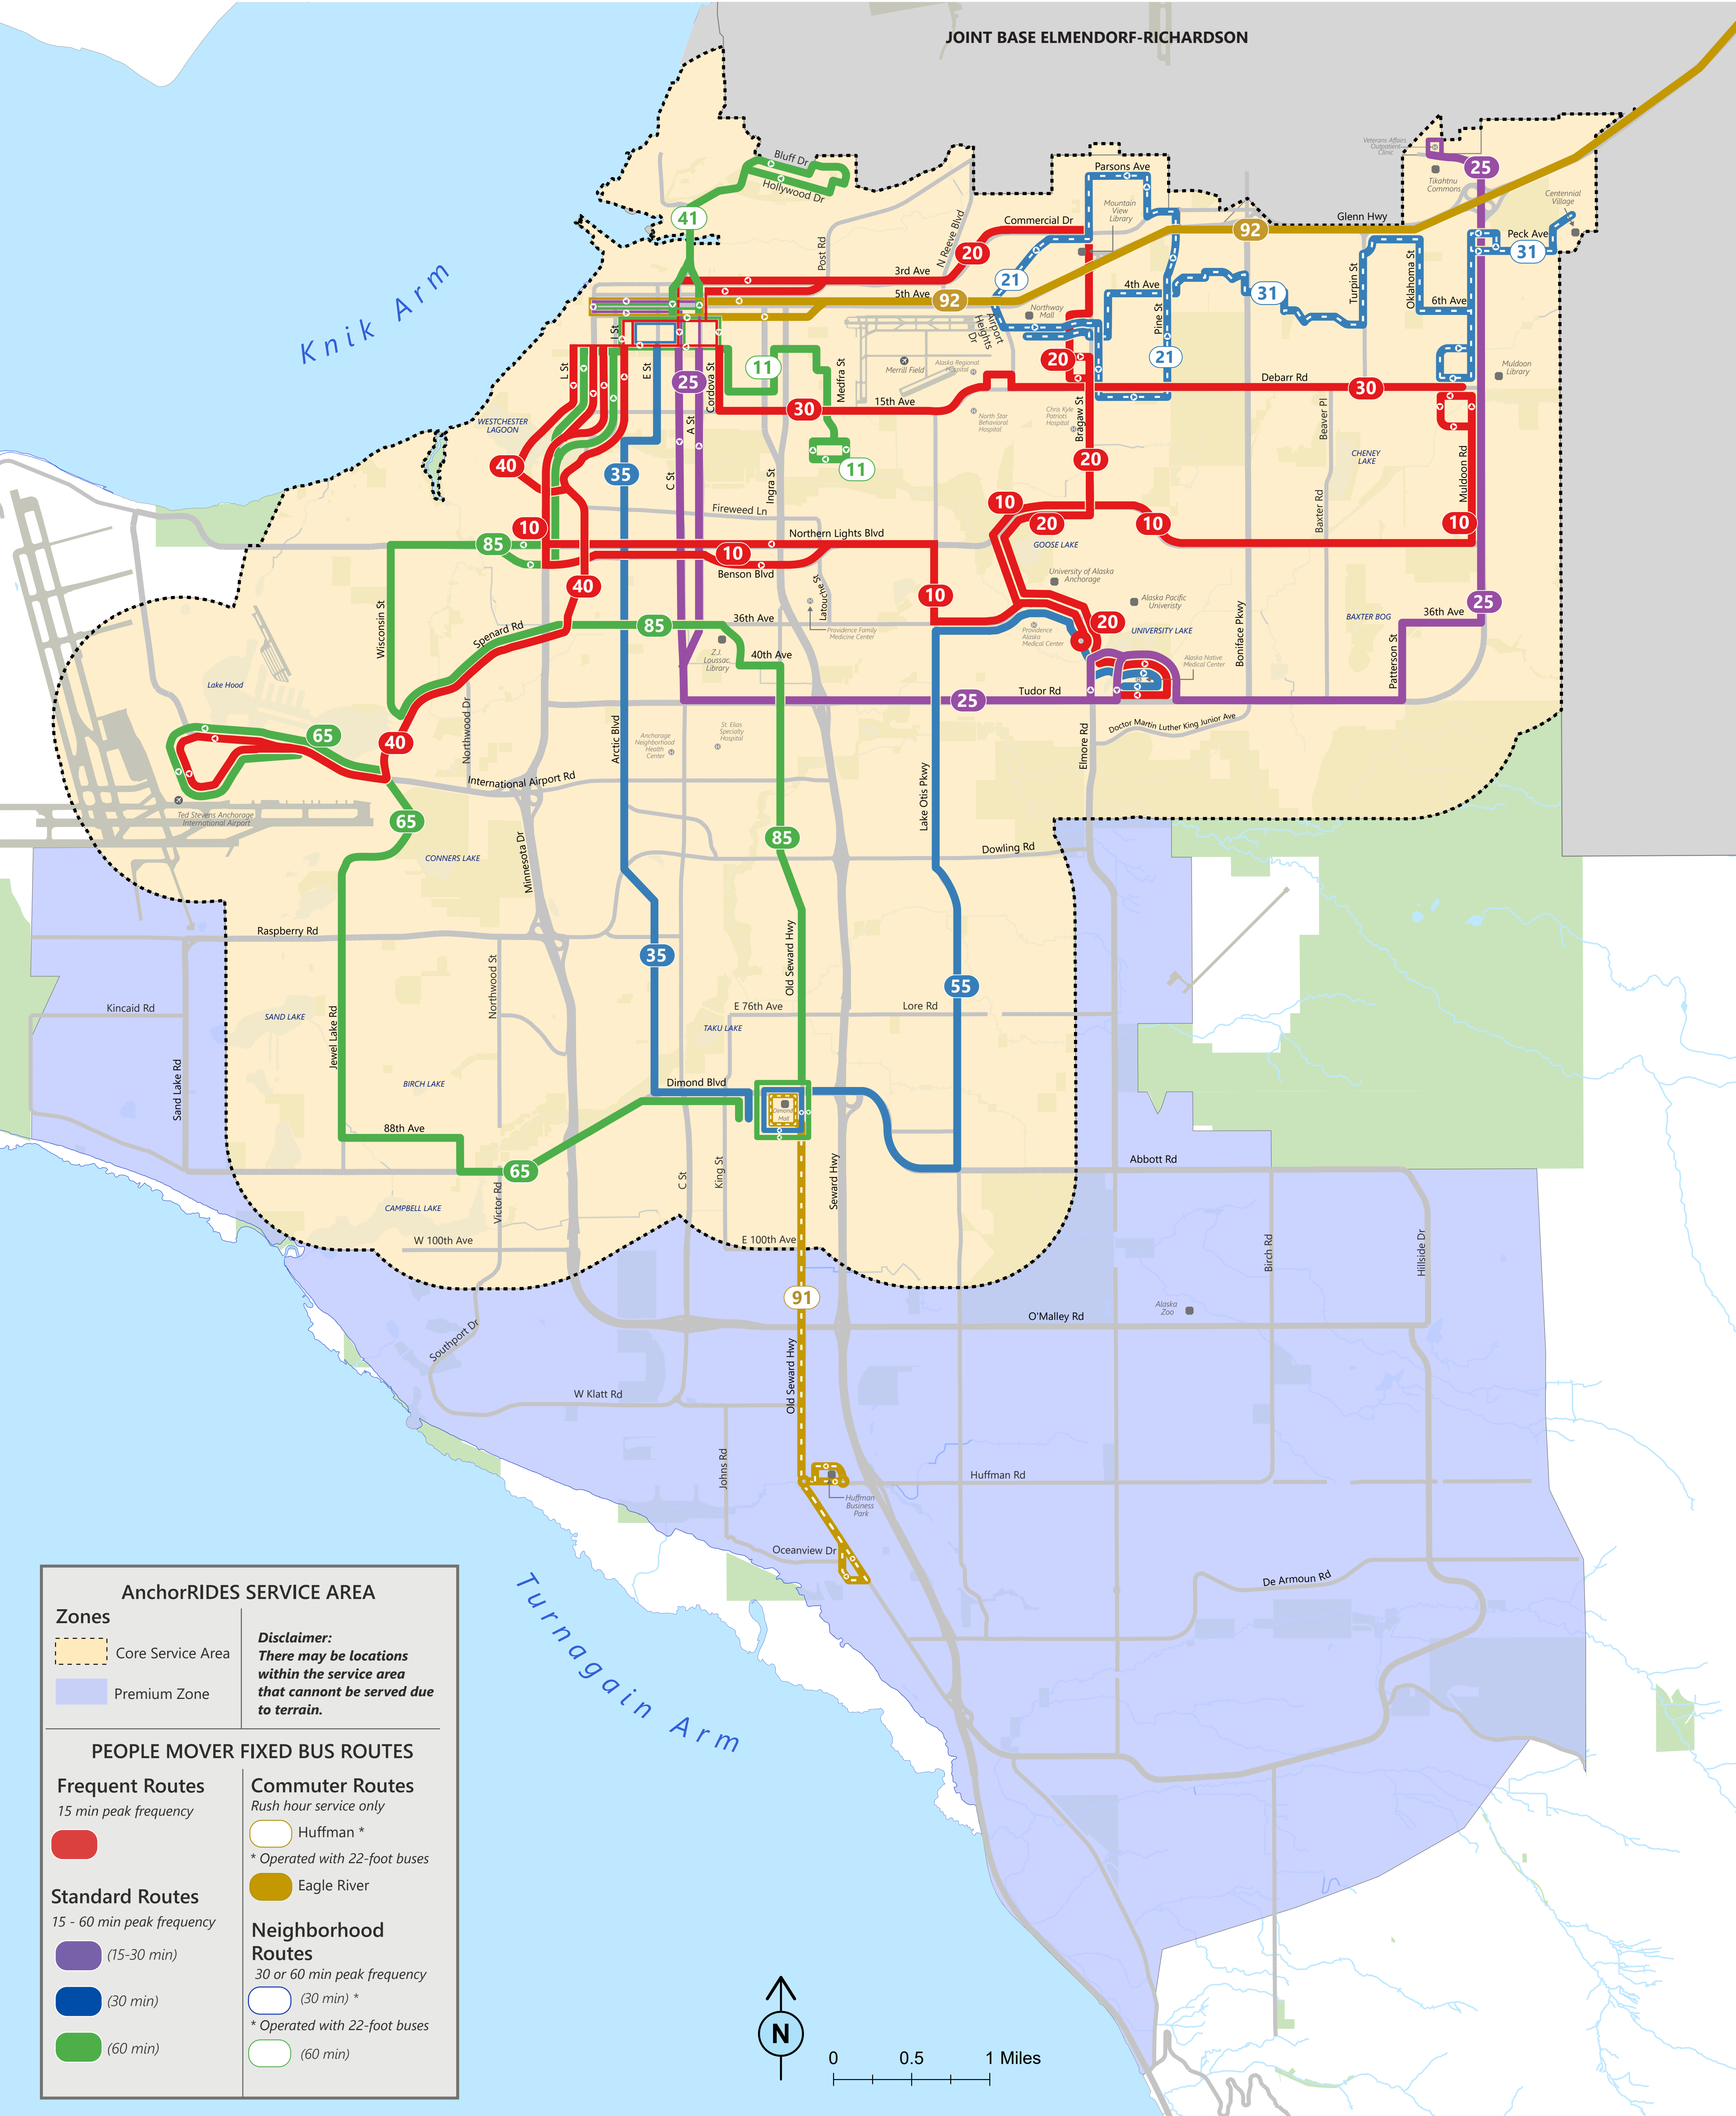

AnchorRIDES Service Area

Effective Date: September 20, 2021

AnchorRIDES SERVICE AREA	
Zones	
Core Service Area	<i>Disclaimer:</i> There may be locations within the service area that cannot be served due to terrain.
Premium Zone	
PEOPLE MOVER FIXED BUS ROUTES	
Frequent Routes 15 min peak frequency	Commuter Routes Rush hour service only
	Huffman *
Standard Routes 15 - 60 min peak frequency	Eagle River
(15-30 min)	Neighborhood Routes 30 or 60 min peak frequency
(30 min)	(30 min) *
(60 min)	(60 min)
	* Operated with 22-foot buses