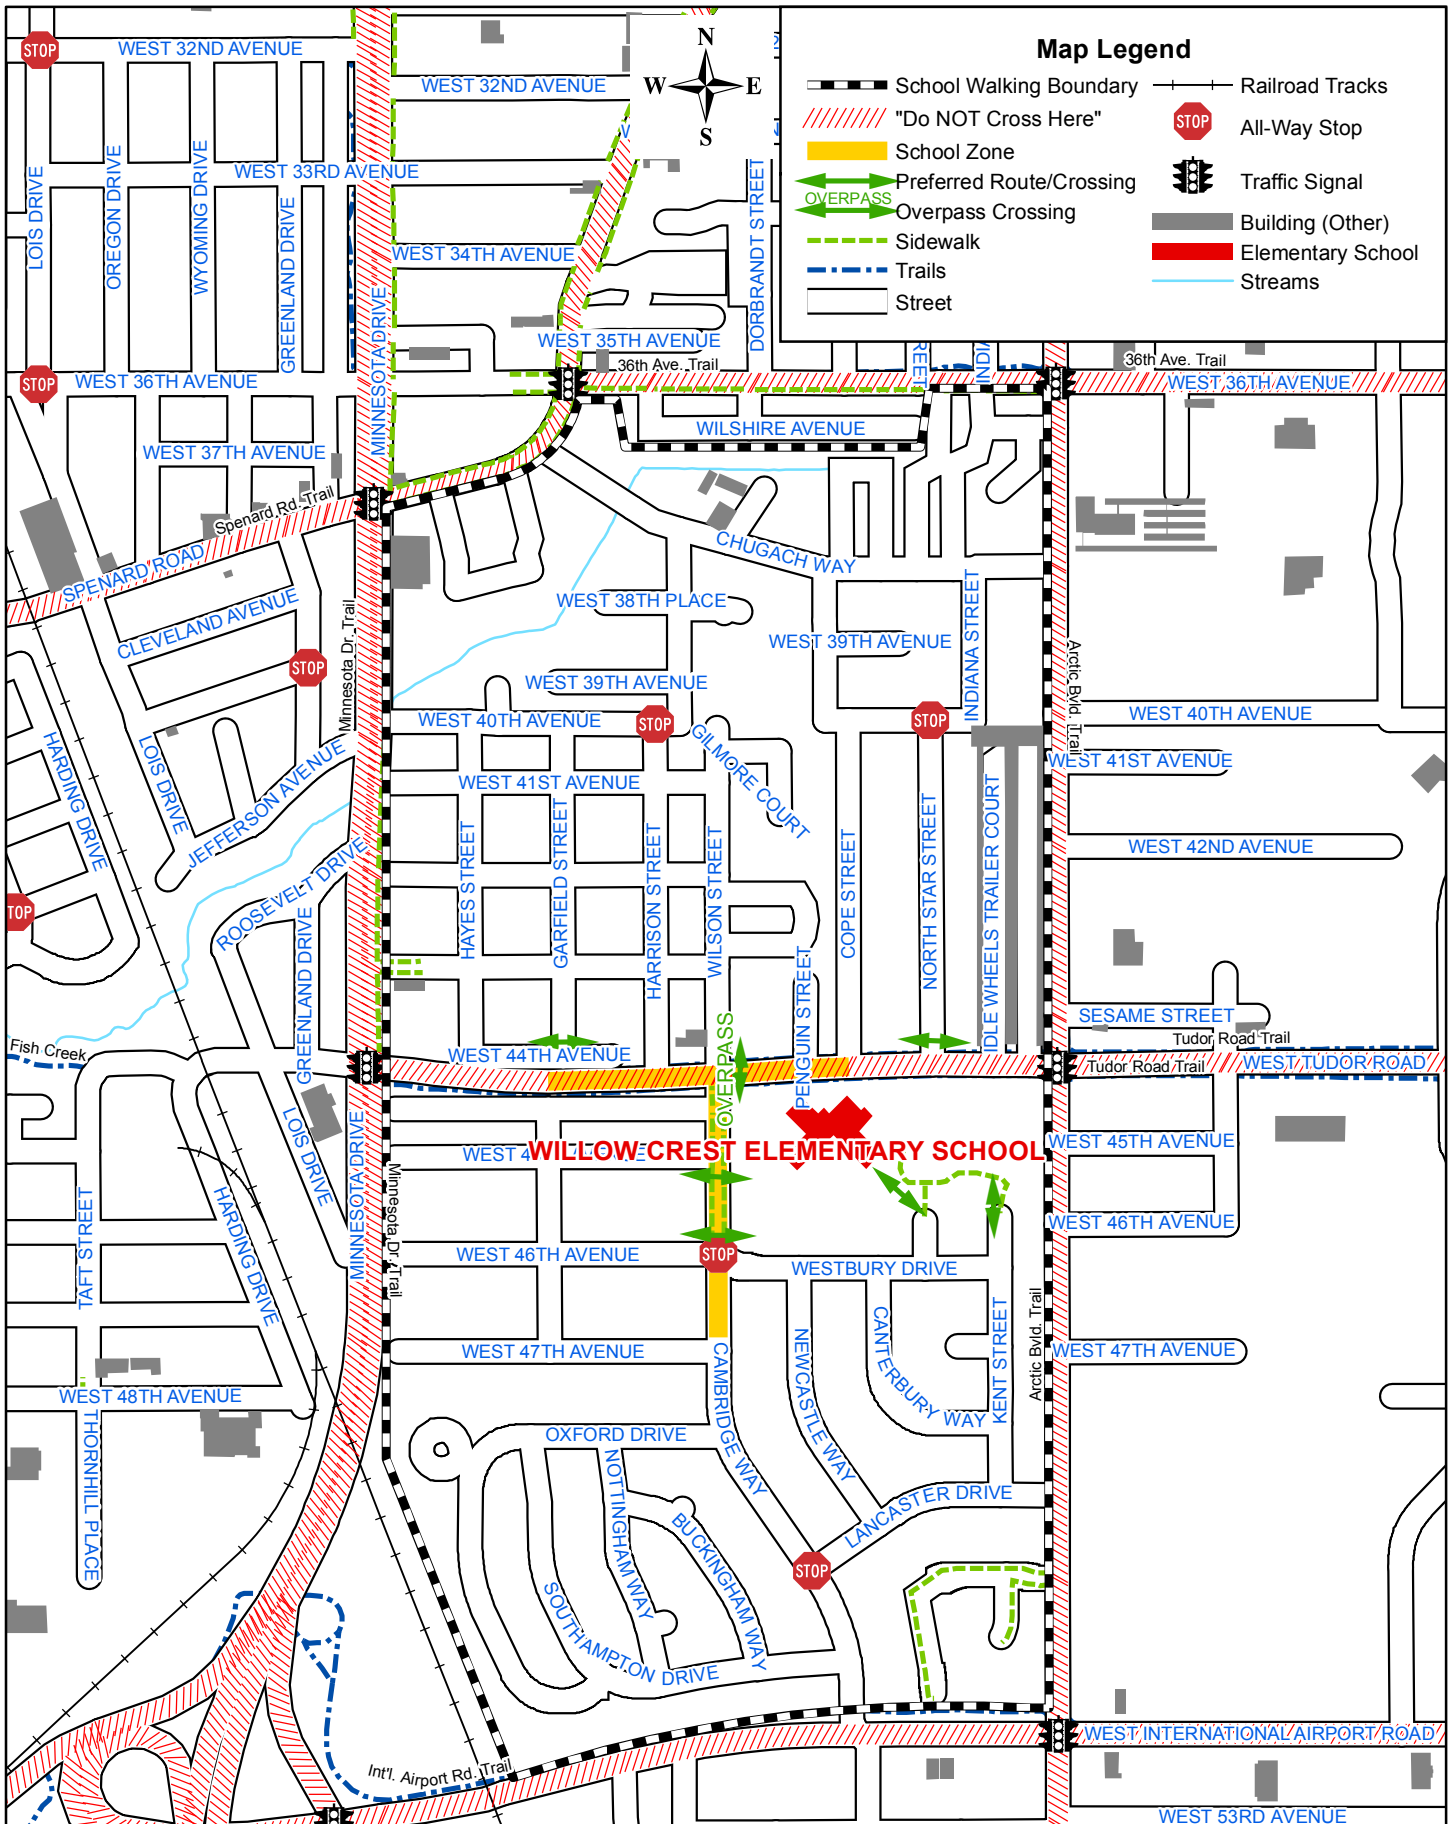

Willowcrest Elementary

Map Legend

- School Walking Boundary
- "Do NOT Cross Here"
- School Zone
- Preferred Route/Crossing
- Overpass Crossing
- Sidewalk
- Trails
- Street
- Railroad Tracks
- All-Way Stop
- Traffic Signal
- Building (Other)
- Elementary School
- Streams

0 0.125 0.25 Miles

Visit www.muni.org/departments/traffic/pages/saferoutestoschools.aspx for updates
Version as of August 2019