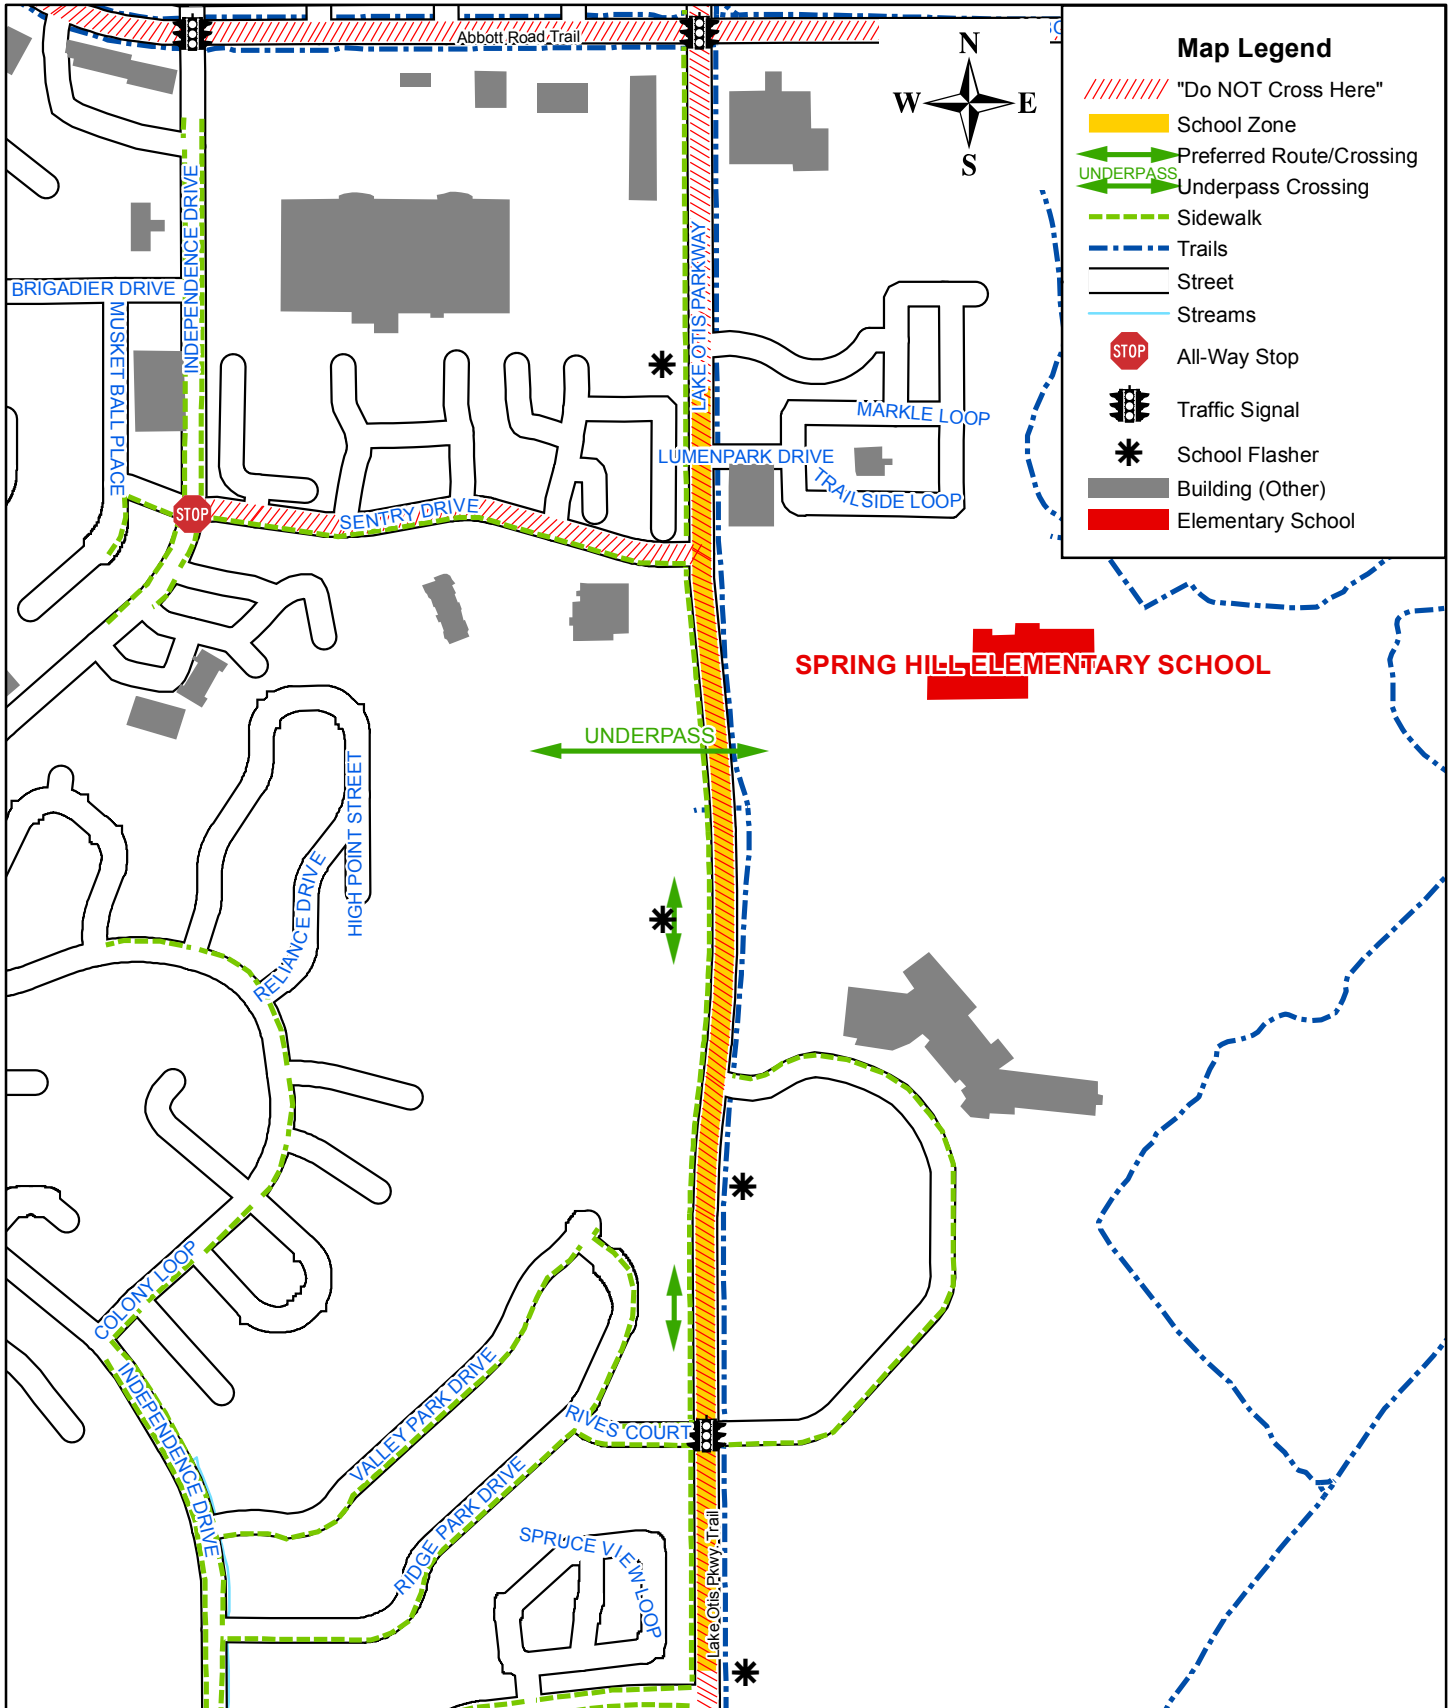

Spring Hill Elementary

NOTE:

The Anchorage School District provides safe and efficient transportation for all students attending this school (with the exception of zone-exempt students). For more information on the school busroutes, please contact ASD Transportation at 742-1200 or consult the ASD website at WWW.ASDK12.ORG.

Map Legend	
	"Do NOT Cross Here"
	School Zone
	Preferred Route/Crossing
	Underpass Crossing
	Sidewalk
	Trails
	Street
	Streams
	All-Way Stop
	Traffic Signal
	School Flasher
	Building (Other)
	Elementary School