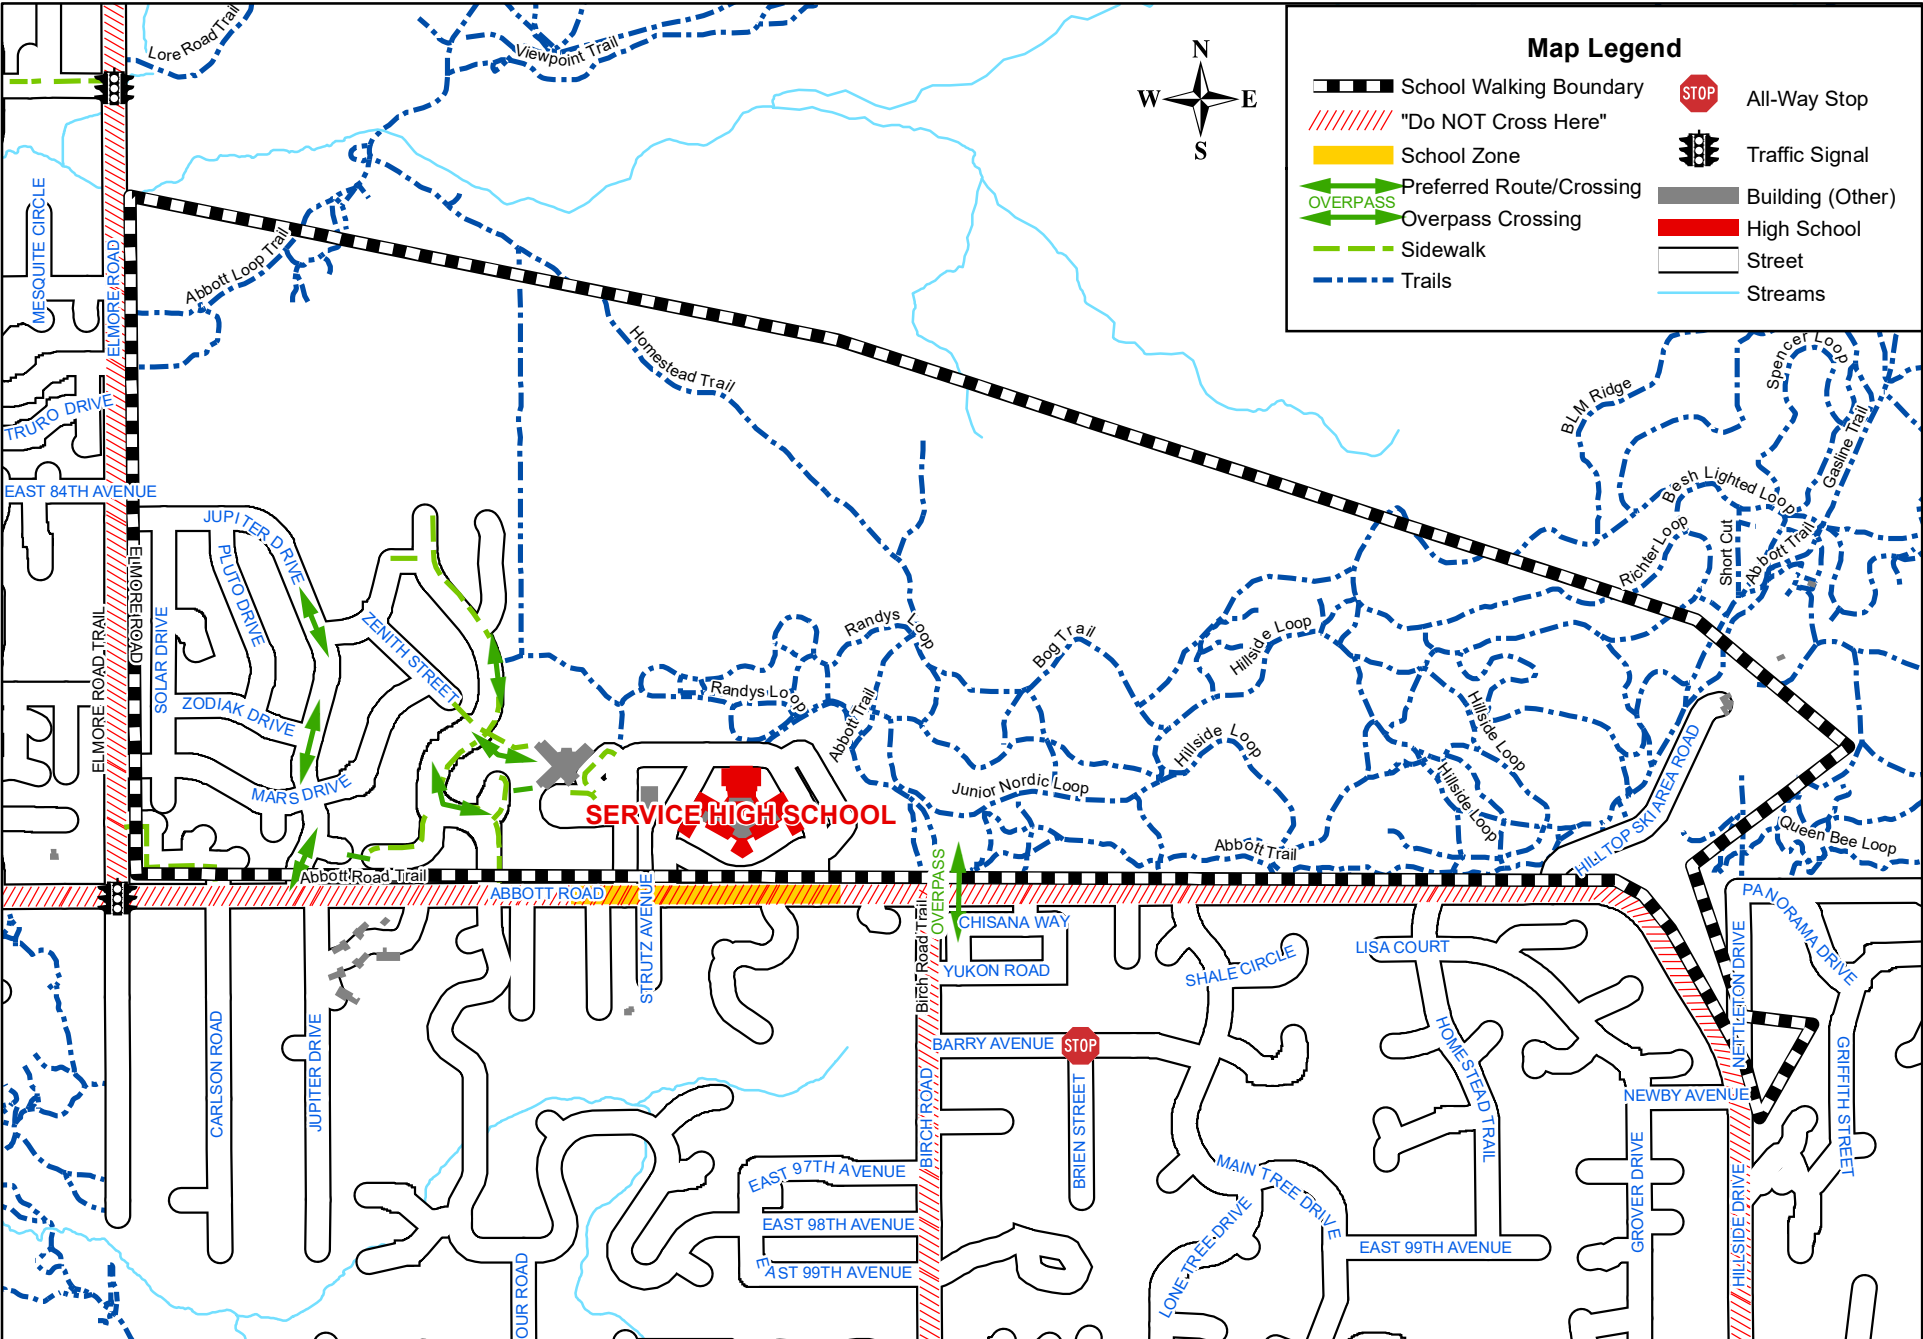

# Service High School

### Map Legend

	School Walking Boundary		All-Way Stop
	"Do NOT Cross Here"		Traffic Signal
	School Zone		Building (Other)
	Preferred Route/Crossing		High School
	Overpass Crossing		Street
	Sidewalk		Streams
	Trails		

0 0.25 0.5 Miles

Visit [www.muni.org/departments/traffic/pages/saferoutestoschools.aspx](http://www.muni.org/departments/traffic/pages/saferoutestoschools.aspx) for updates  
Version as of February 2023