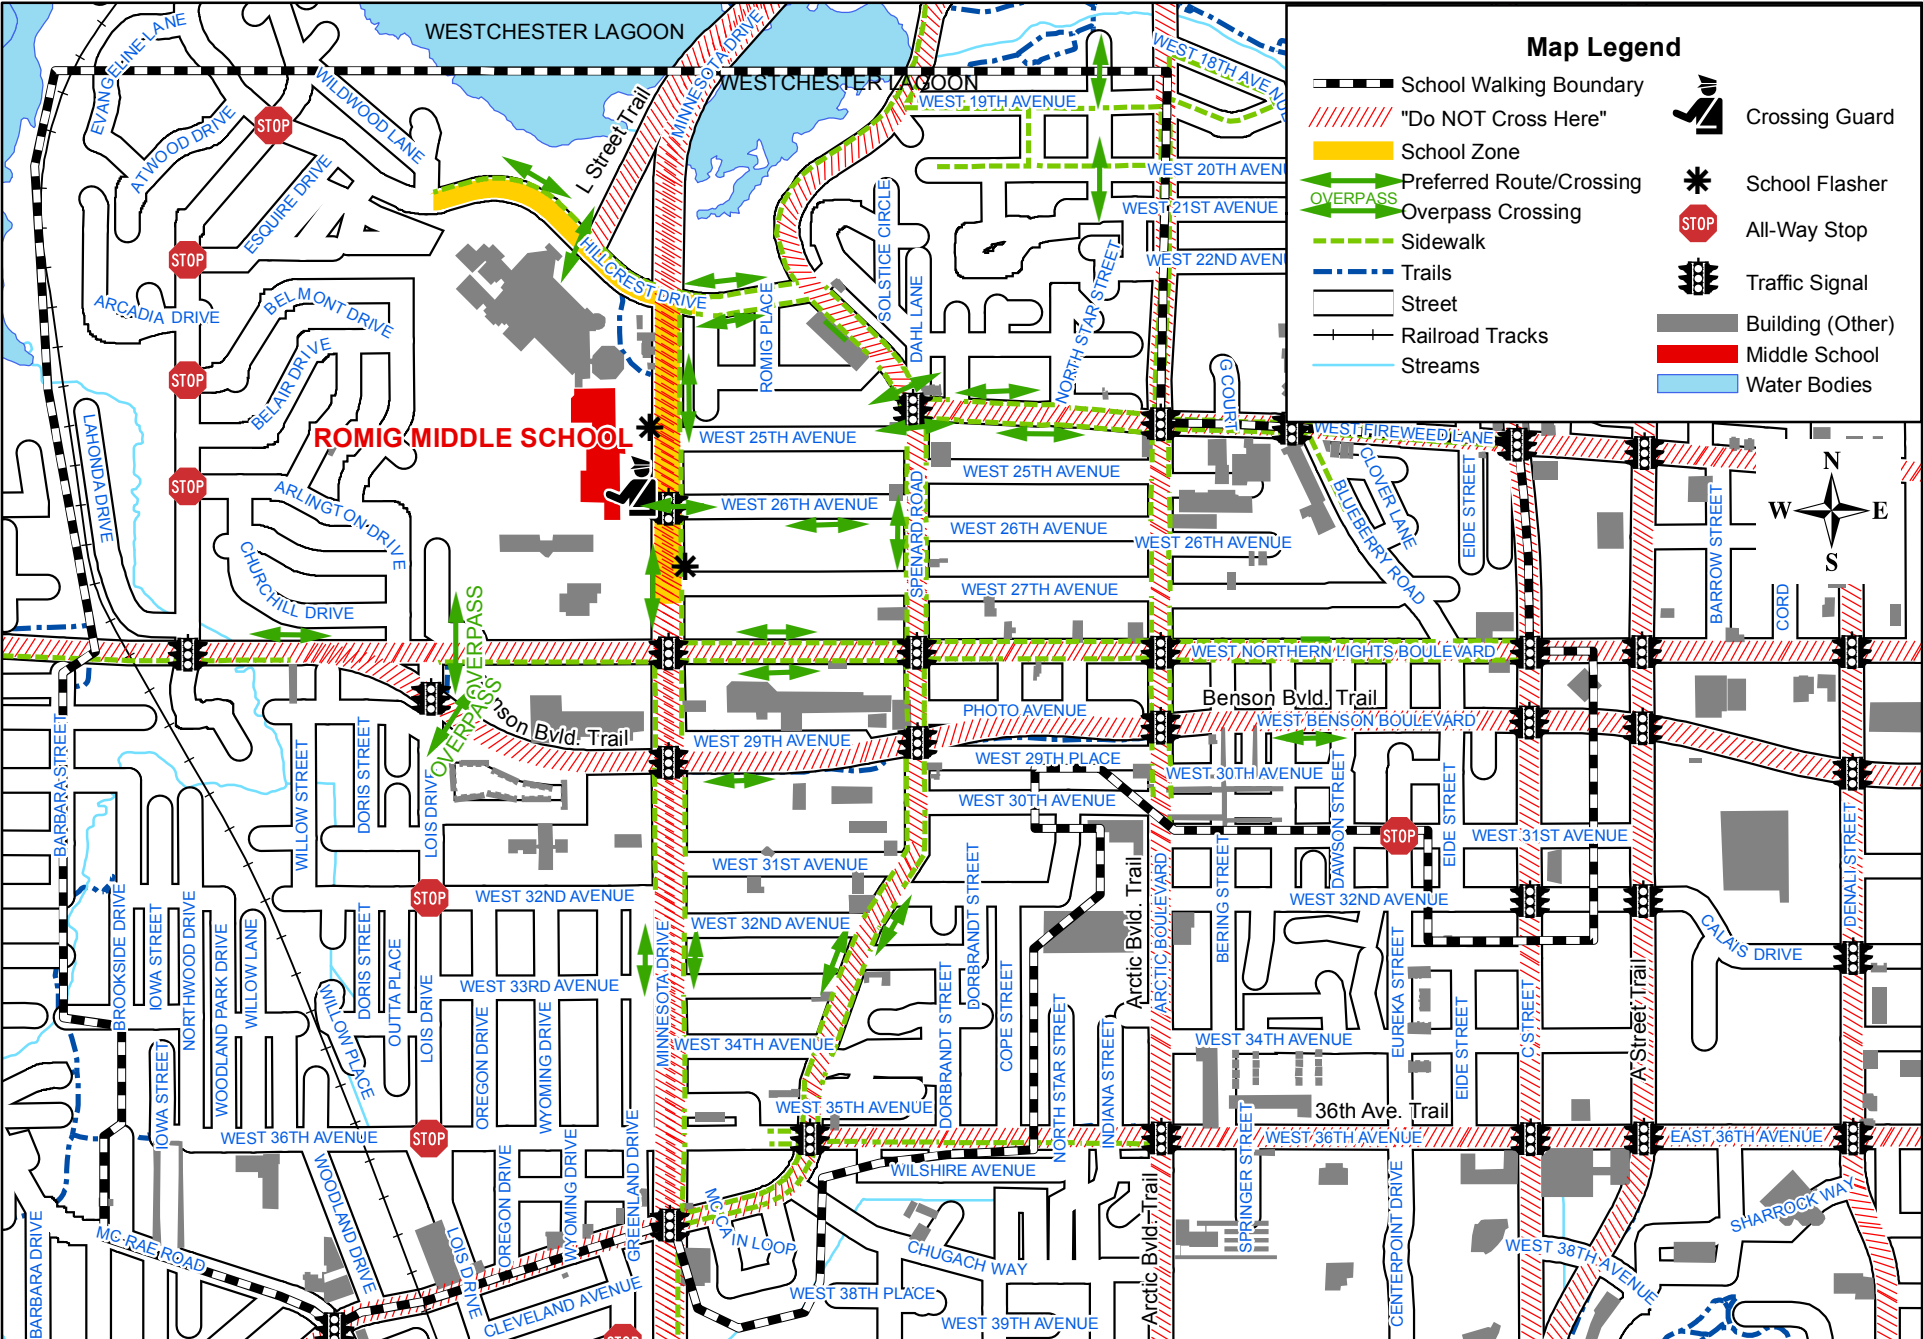

Romig Middle School

Map Legend

	School Walking Boundary		School Zone		Crossing Guard
	"Do NOT Cross Here"		Preferred Route/Crossing		School Flasher
	Overpass Crossing		All-Way Stop		Traffic Signal
	Sidewalk		Building (Other)		Middle School
	Trails		Water Bodies		
	Street				
	Railroad Tracks				
	Streams				