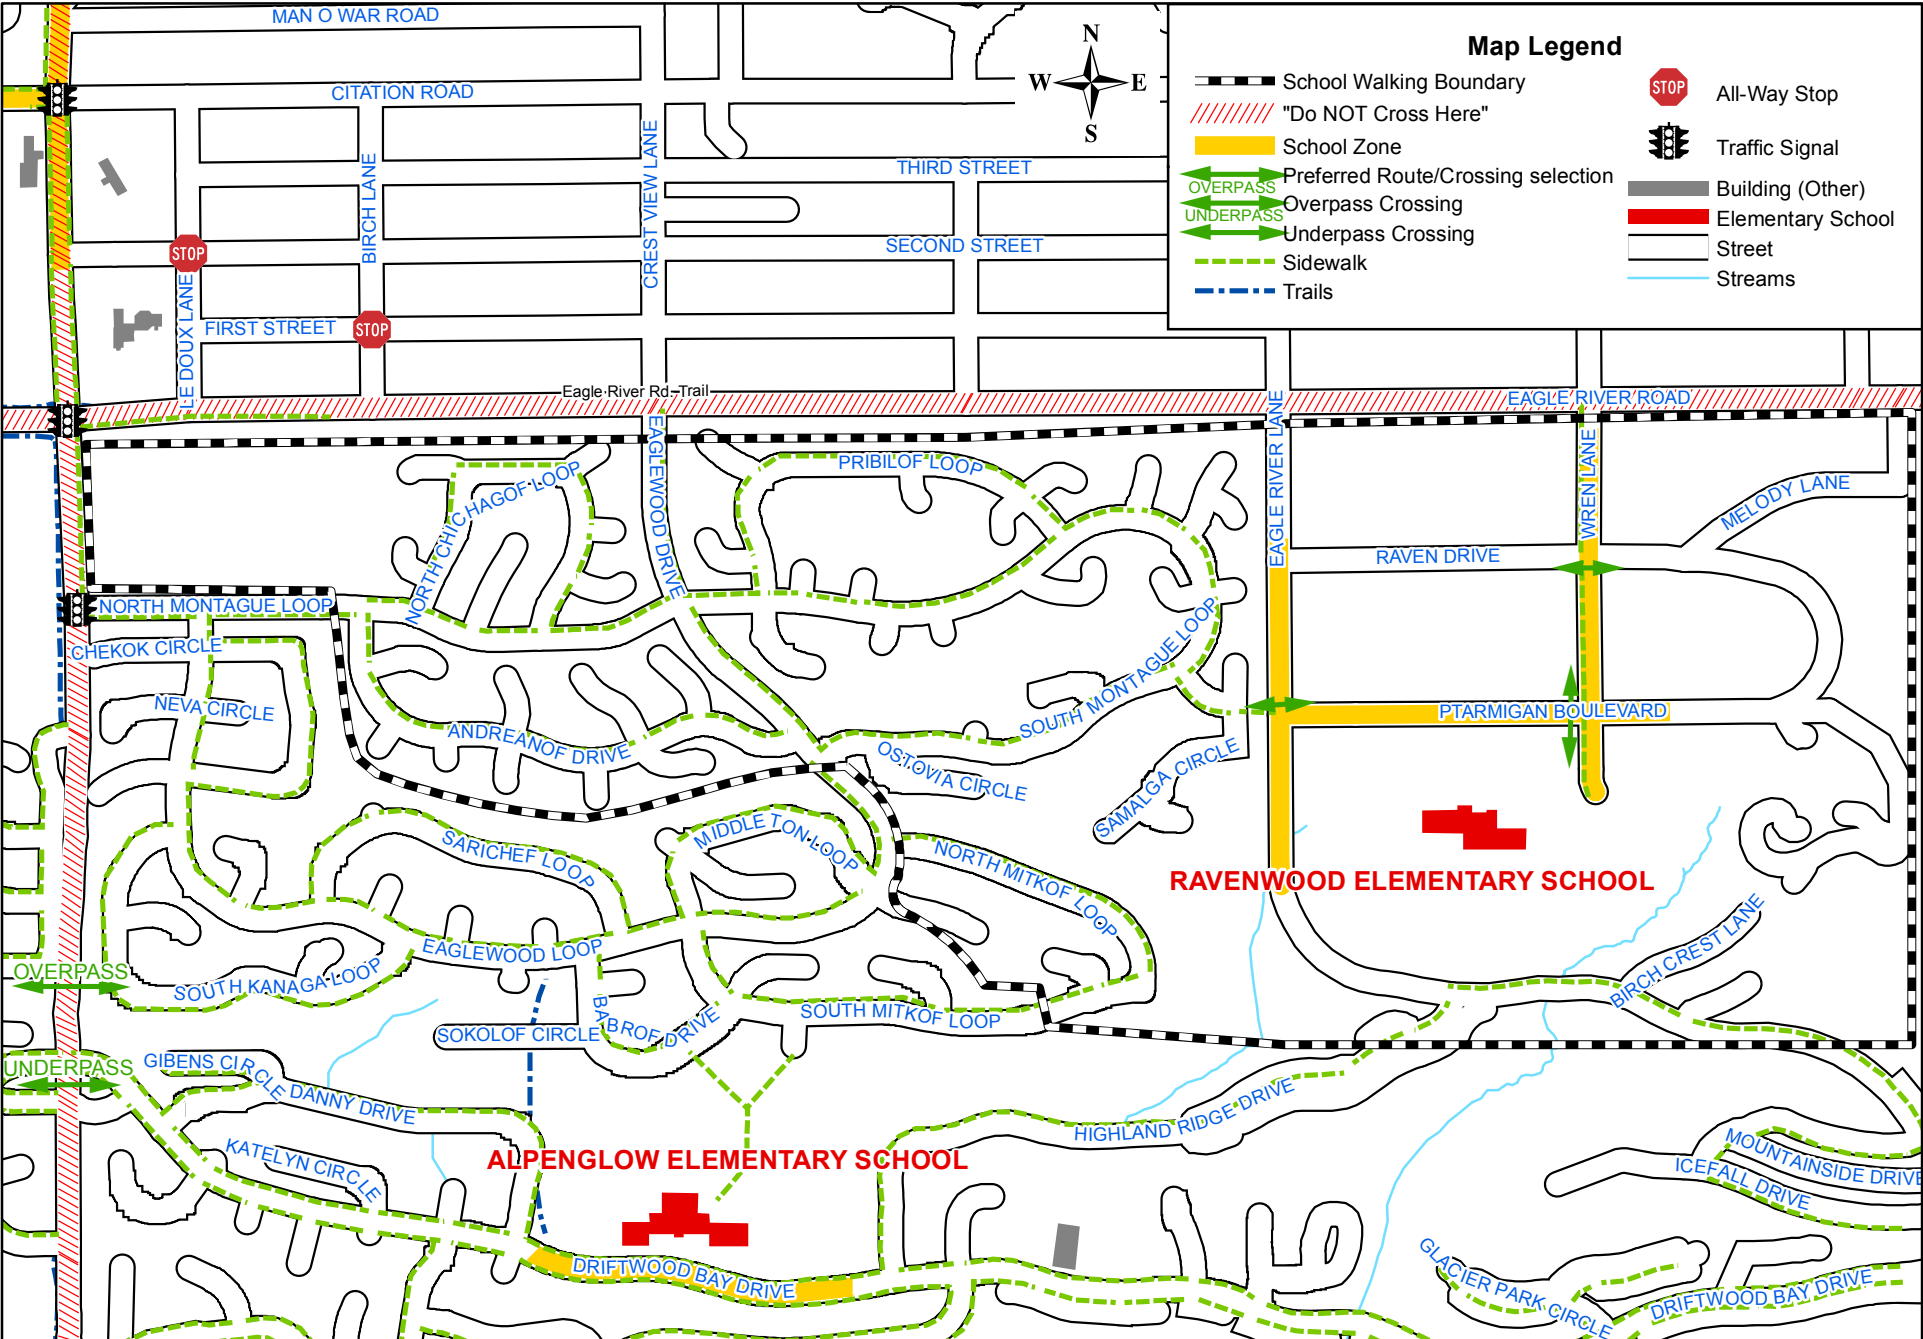

Ravenwood Elementary

Map Legend

	School Walking Boundary		All-Way Stop
	"Do NOT Cross Here"		Traffic Signal
	School Zone		Building (Other)
	Preferred Route/Crossing selection		Elementary School
	Overpass Crossing		Street
	Underpass Crossing		Streams
	Sidewalk		
	Trails		

0 0.25 0.5 Miles

Visit www.muni.org/departments/traffic/pages/saferoutestoschools.aspx for updates
Version as of August 2019