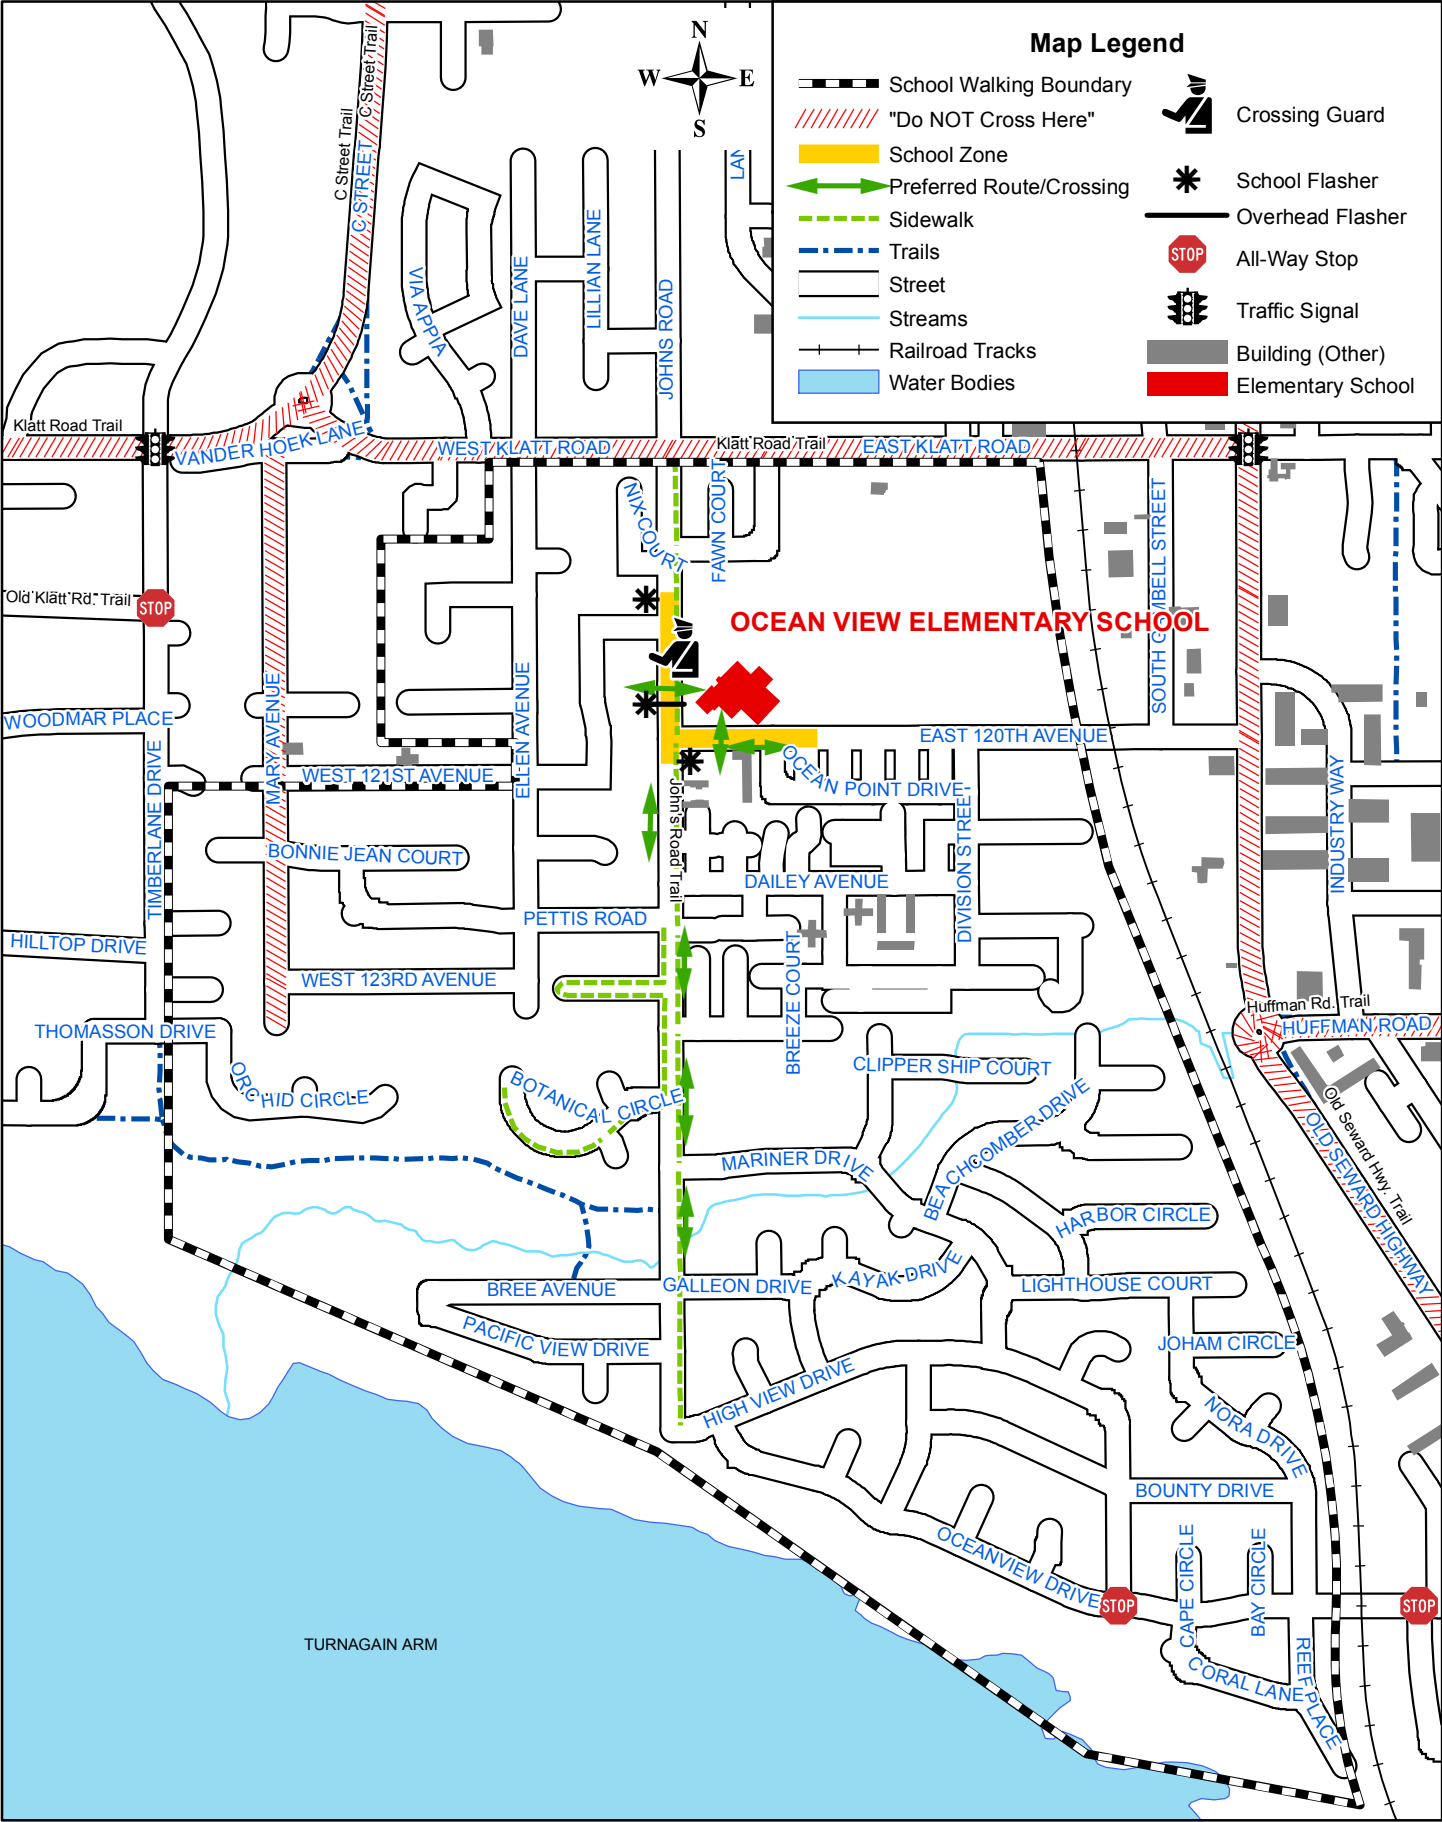

# Ocean View Elementary

## Map Legend

- School Walking Boundary
- "Do NOT Cross Here"
- School Zone
- Preferred Route/Crossing
- Sidewalk
- Trails
- Street
- Streams
- Railroad Tracks
- Water Bodies
- Crossing Guard
- School Flasher
- Overhead Flasher
- All-Way Stop
- Traffic Signal
- Building (Other)
- Elementary School