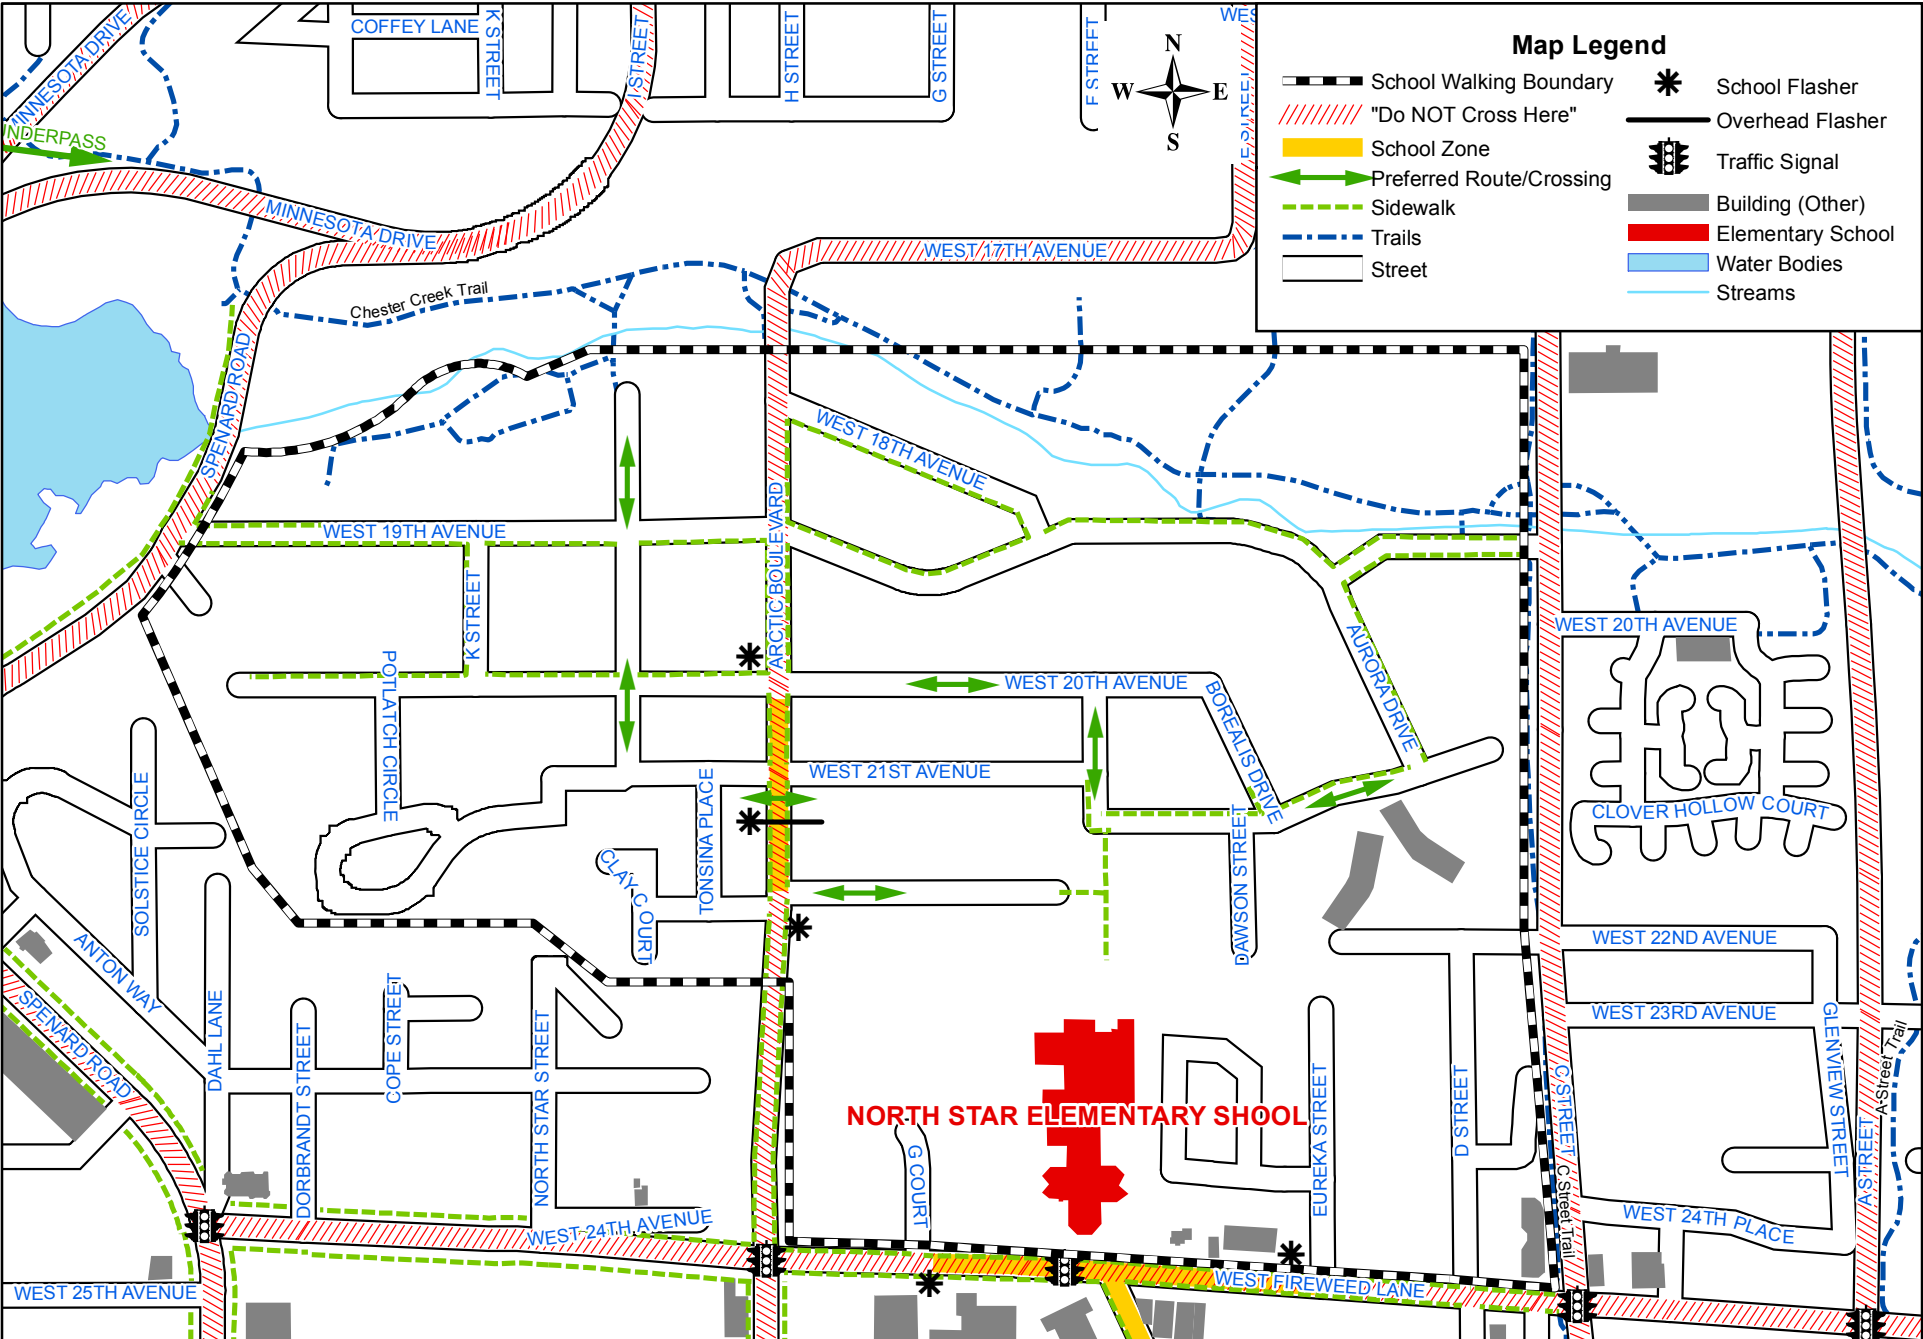

North Star Elementary

	School Walking Boundary		School Flasher
	"Do NOT Cross Here"		Overhead Flasher
	School Zone		Traffic Signal
	Preferred Route/Crossing		Building (Other)
	Sidewalk		Elementary School
	Trails		Water Bodies
	Street		Streams

0 0.125 0.25 Miles