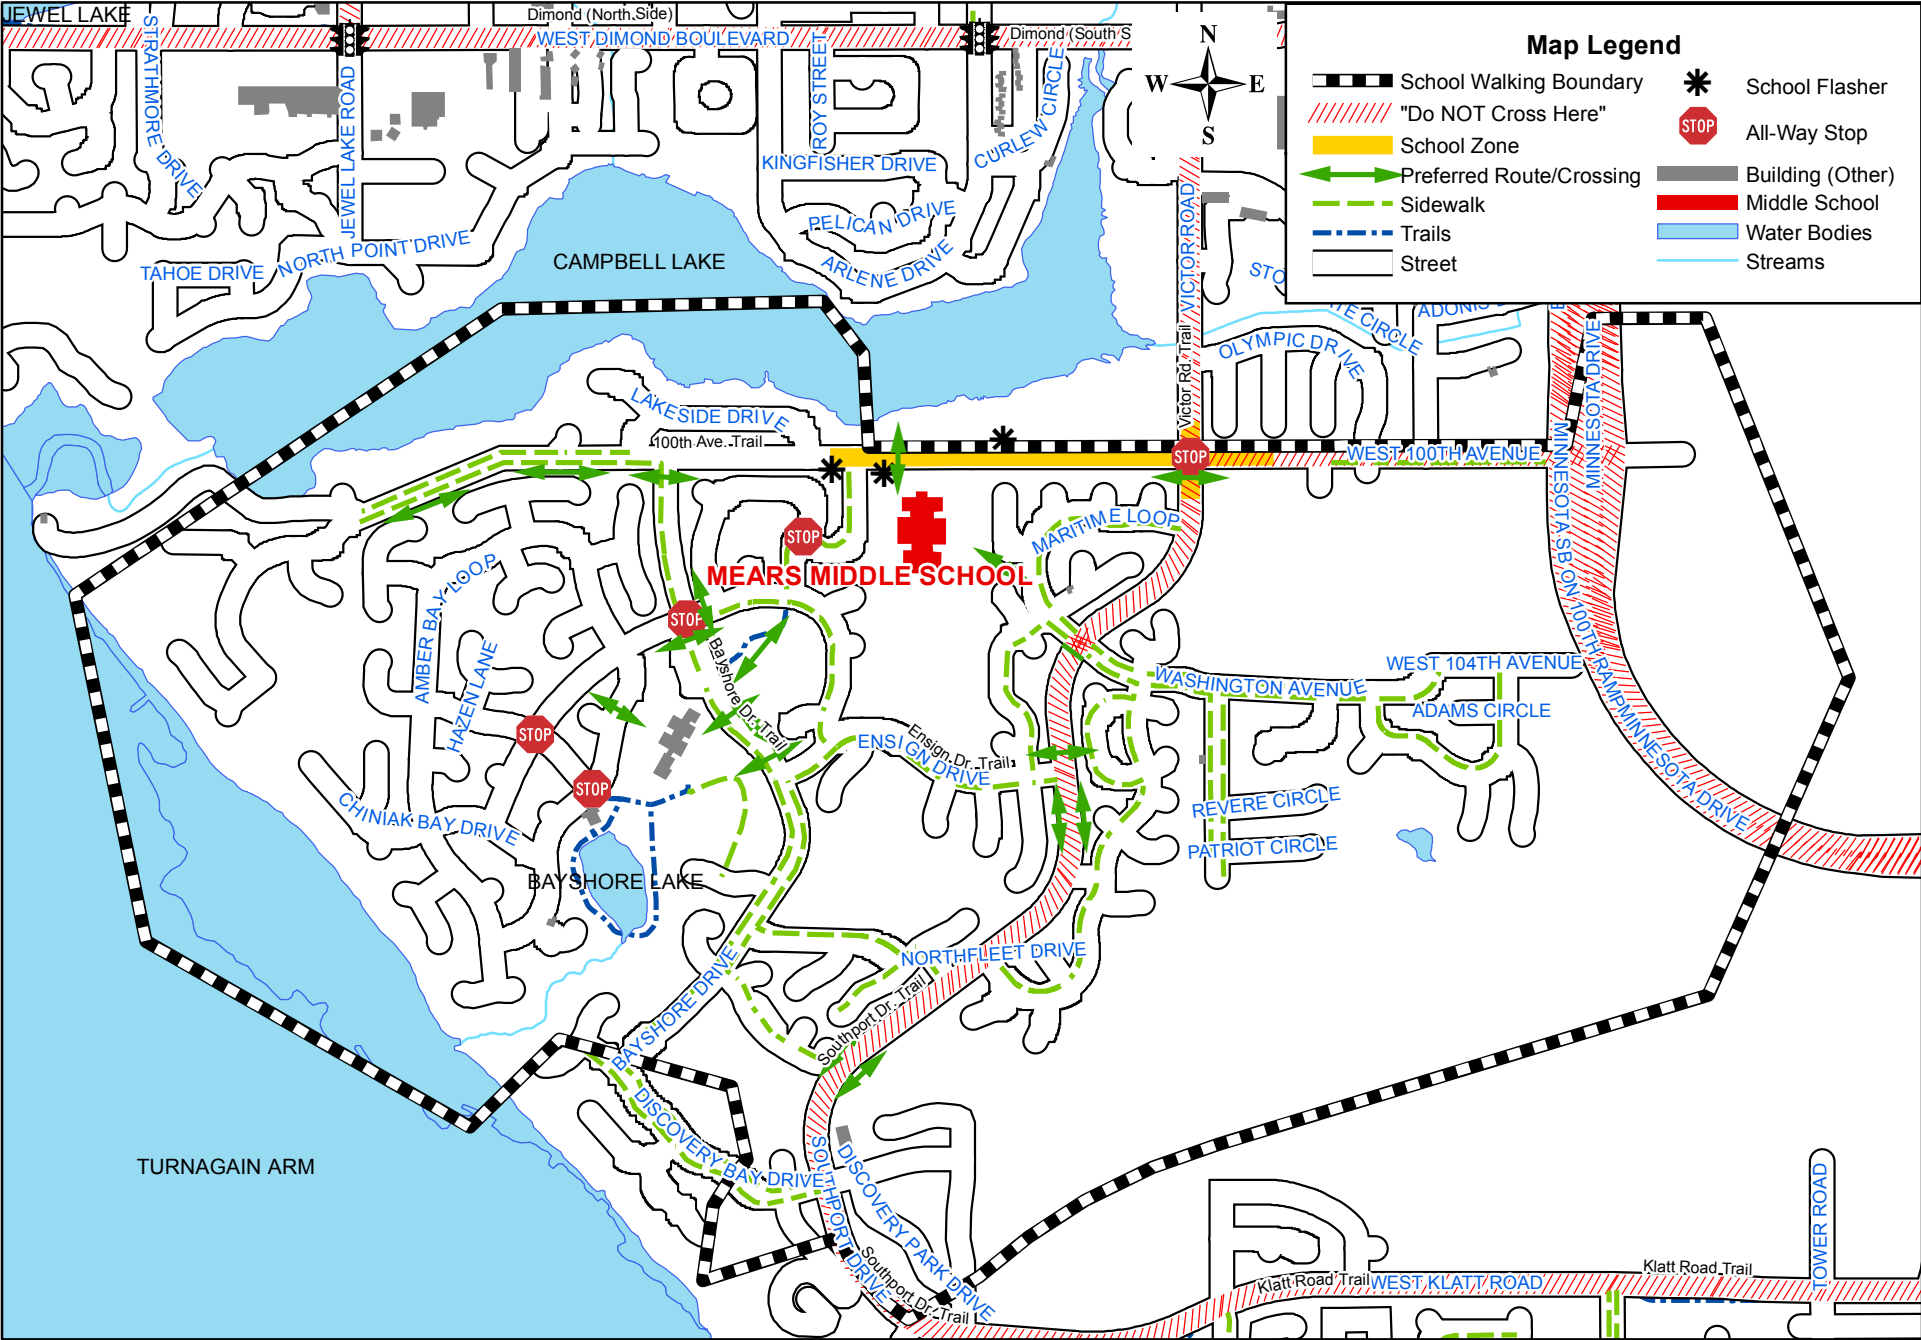

# Mears Middle School

Map Legend			
	School Walking Boundary		School Flasher
	"Do NOT Cross Here"		All-Way Stop
	School Zone		Building (Other)
	Preferred Route/Crossing		Middle School
	Sidewalk		Water Bodies
	Trails		Streams
	Street		