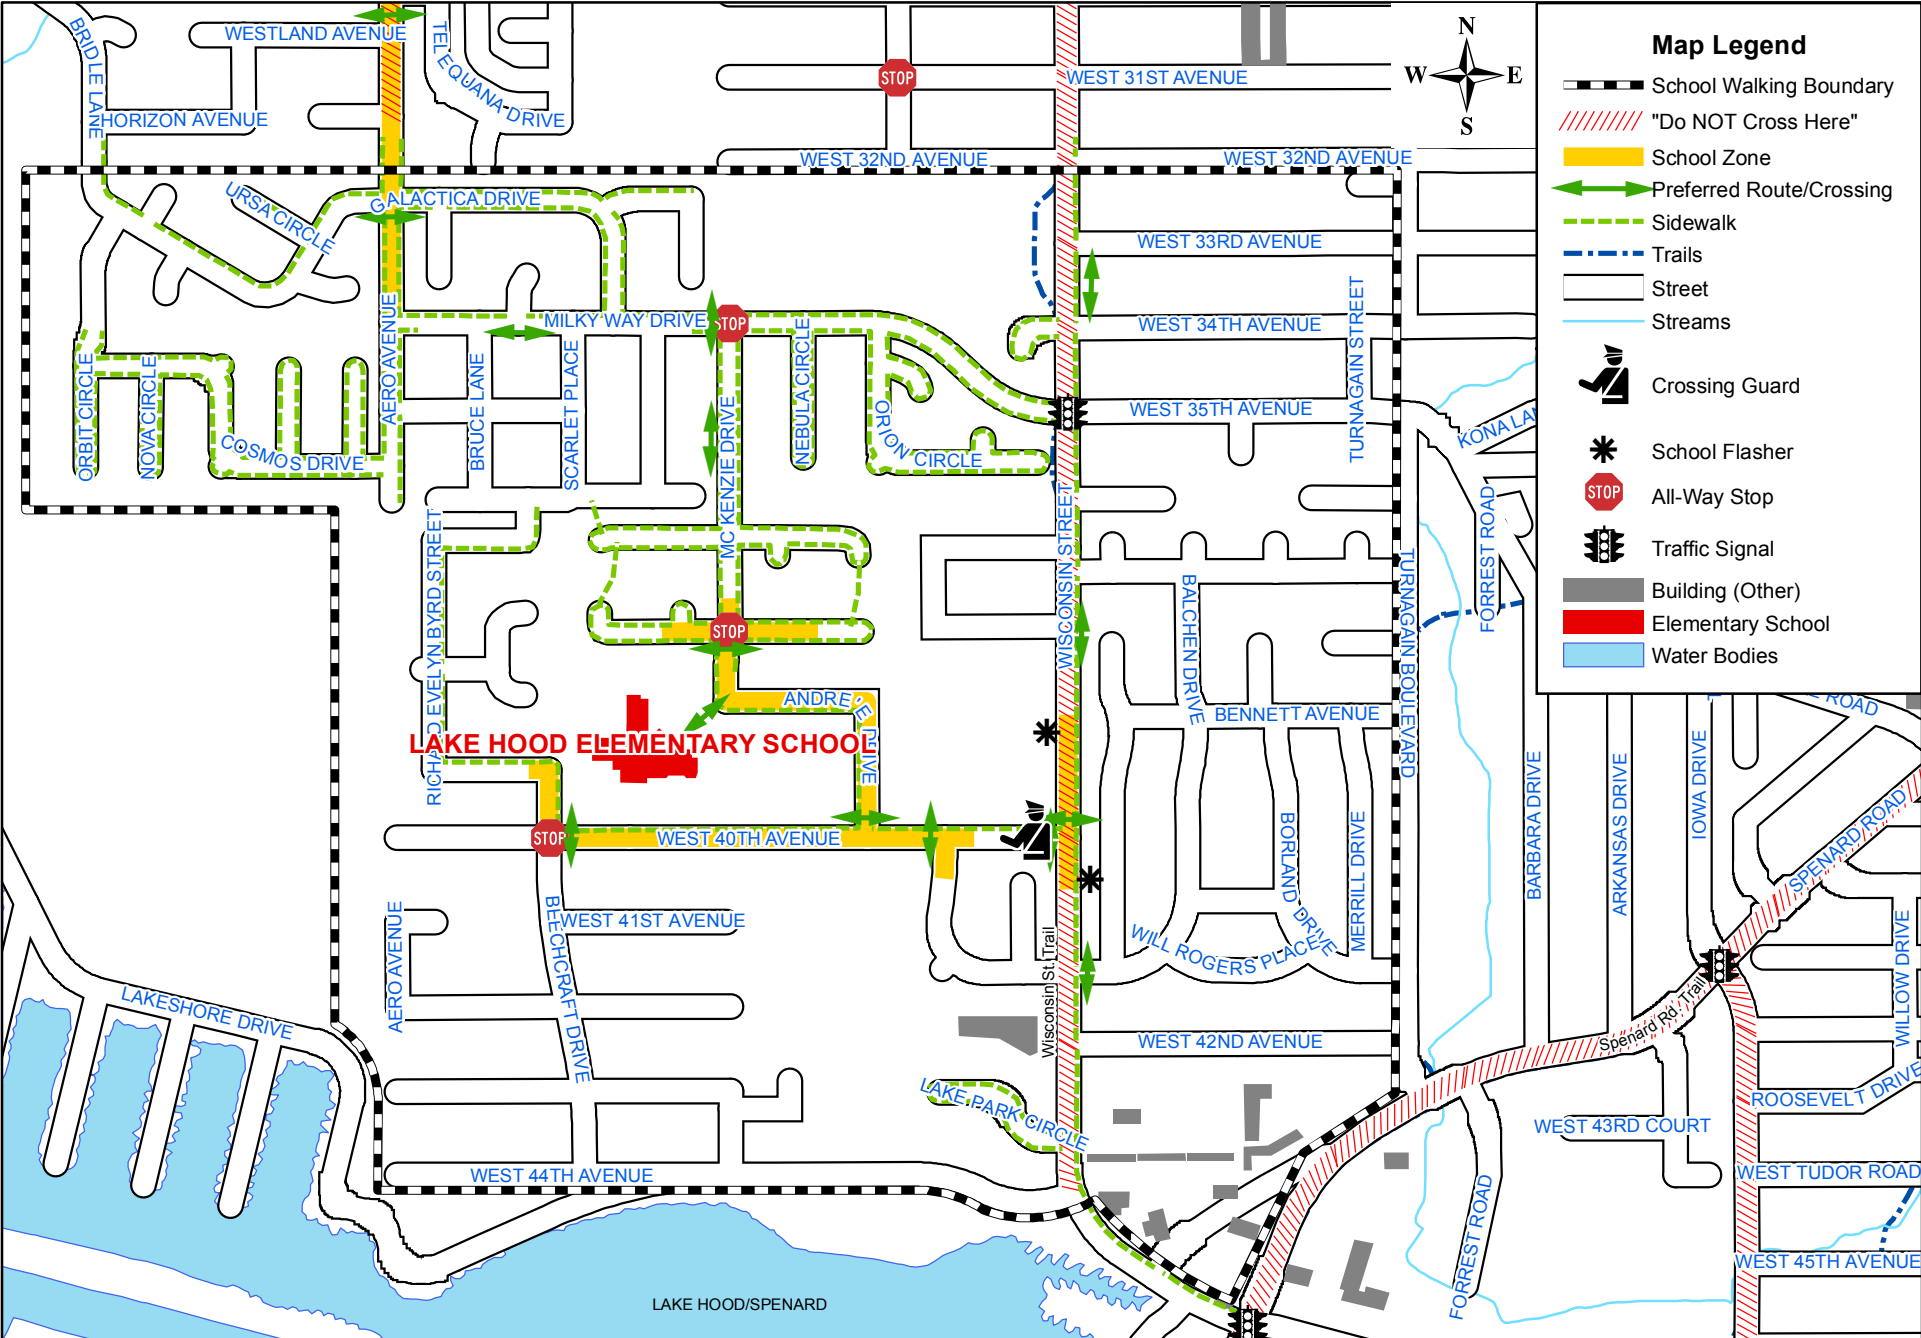

# Lake Hood Elementary

Map Legend	
	School Walking Boundary
	"Do NOT Cross Here"
	School Zone
	Preferred Route/Crossing
	Sidewalk
	Trails
	Street
	Streams
	Crossing Guard
	School Flasher
	All-Way Stop
	Traffic Signal
	Building (Other)
	Elementary School
	Water Bodies