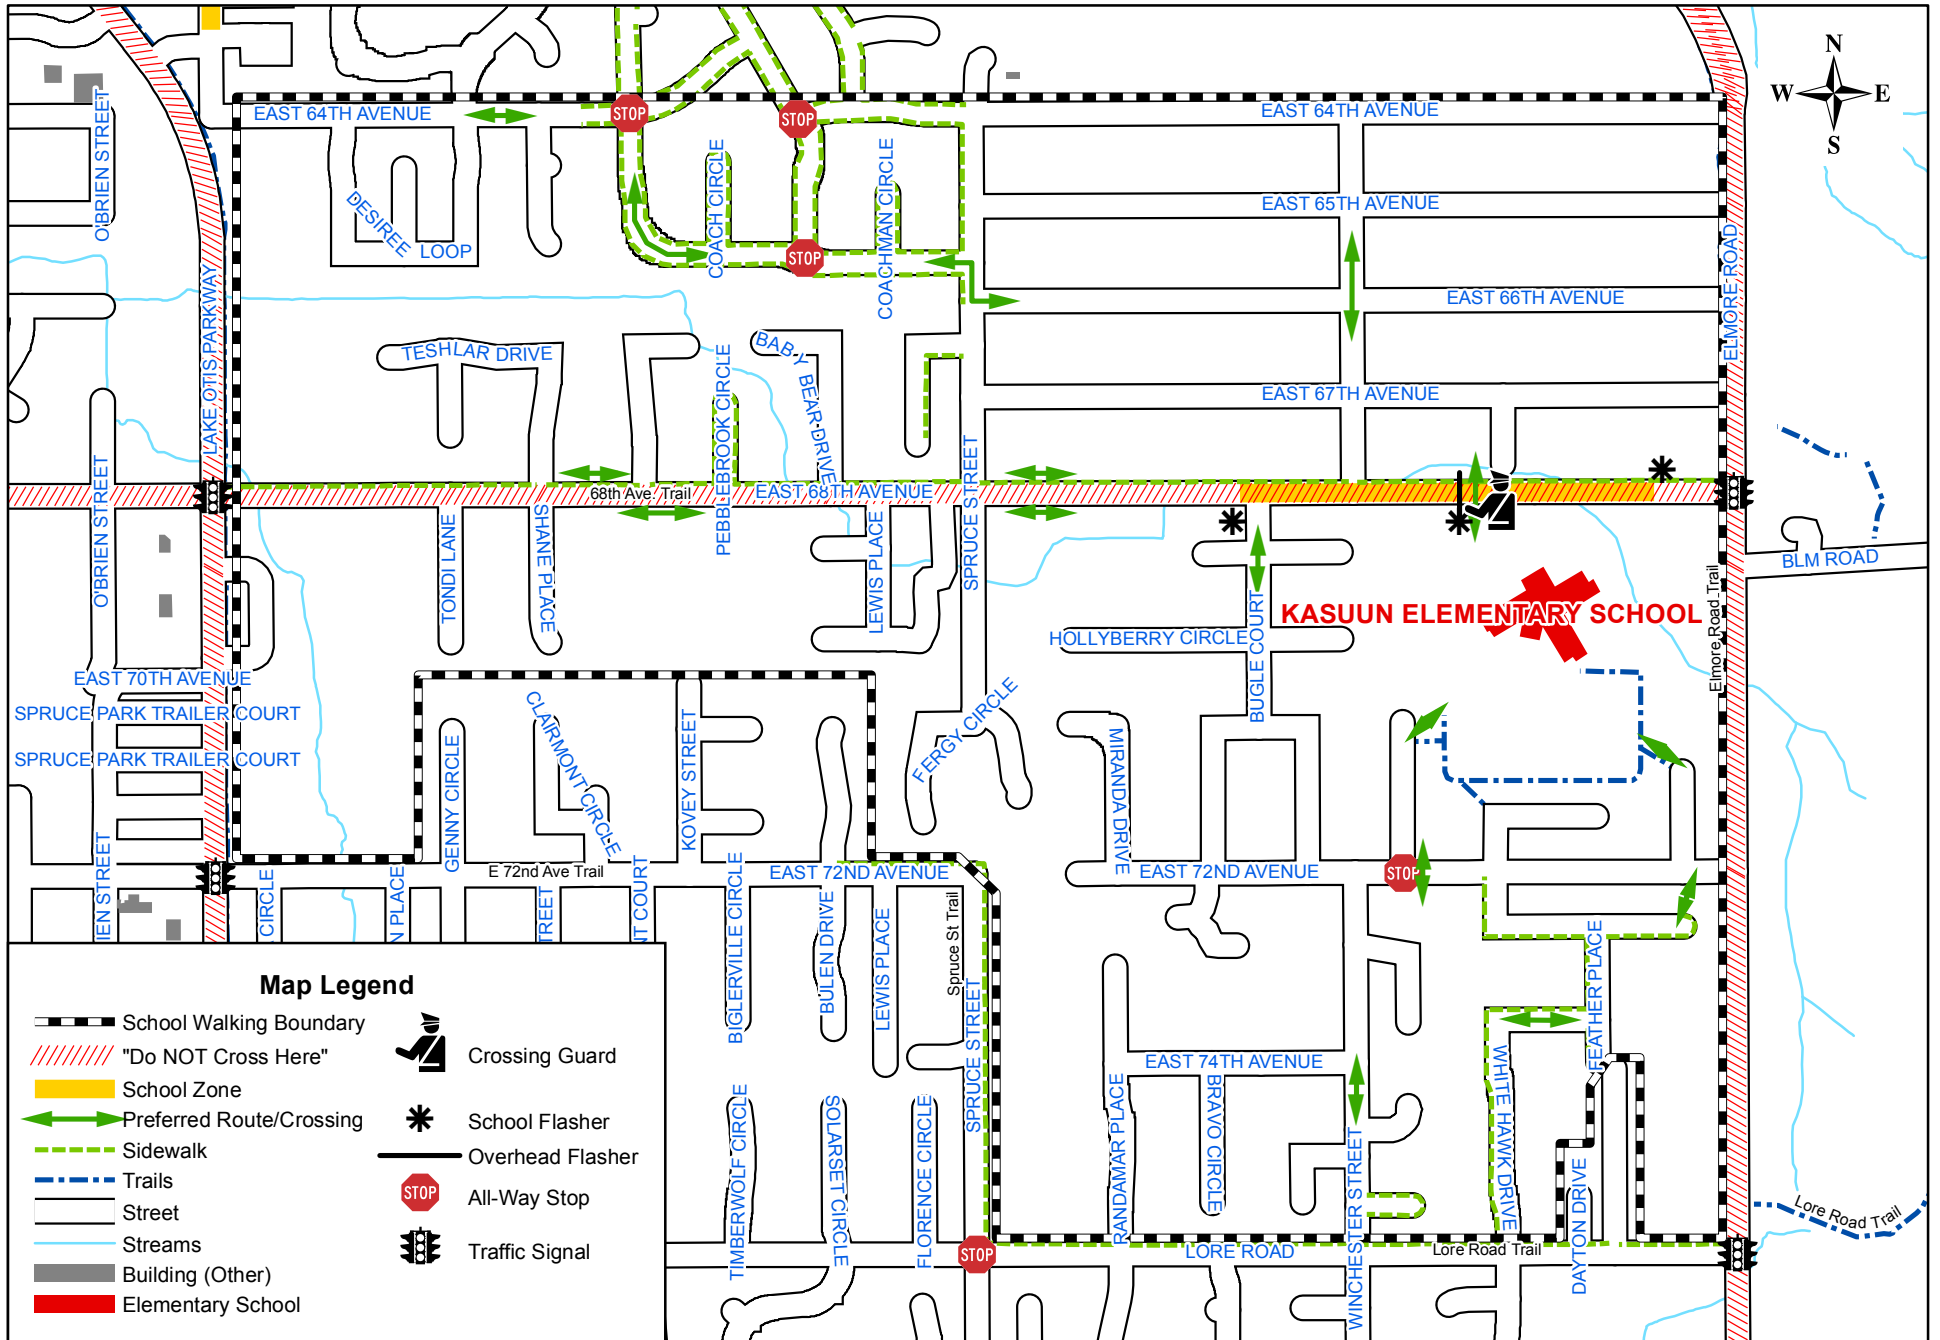

# Kasuun Elementary

## Map Legend

- School Walking Boundary
- "Do NOT Cross Here"
- School Zone
- Preferred Route/Crossing
- Sidewalk
- Trails
- Street
- Streams
- Building (Other)
- Elementary School
- Crossing Guard
- School Flasher
- Overhead Flasher
- All-Way Stop
- Traffic Signal