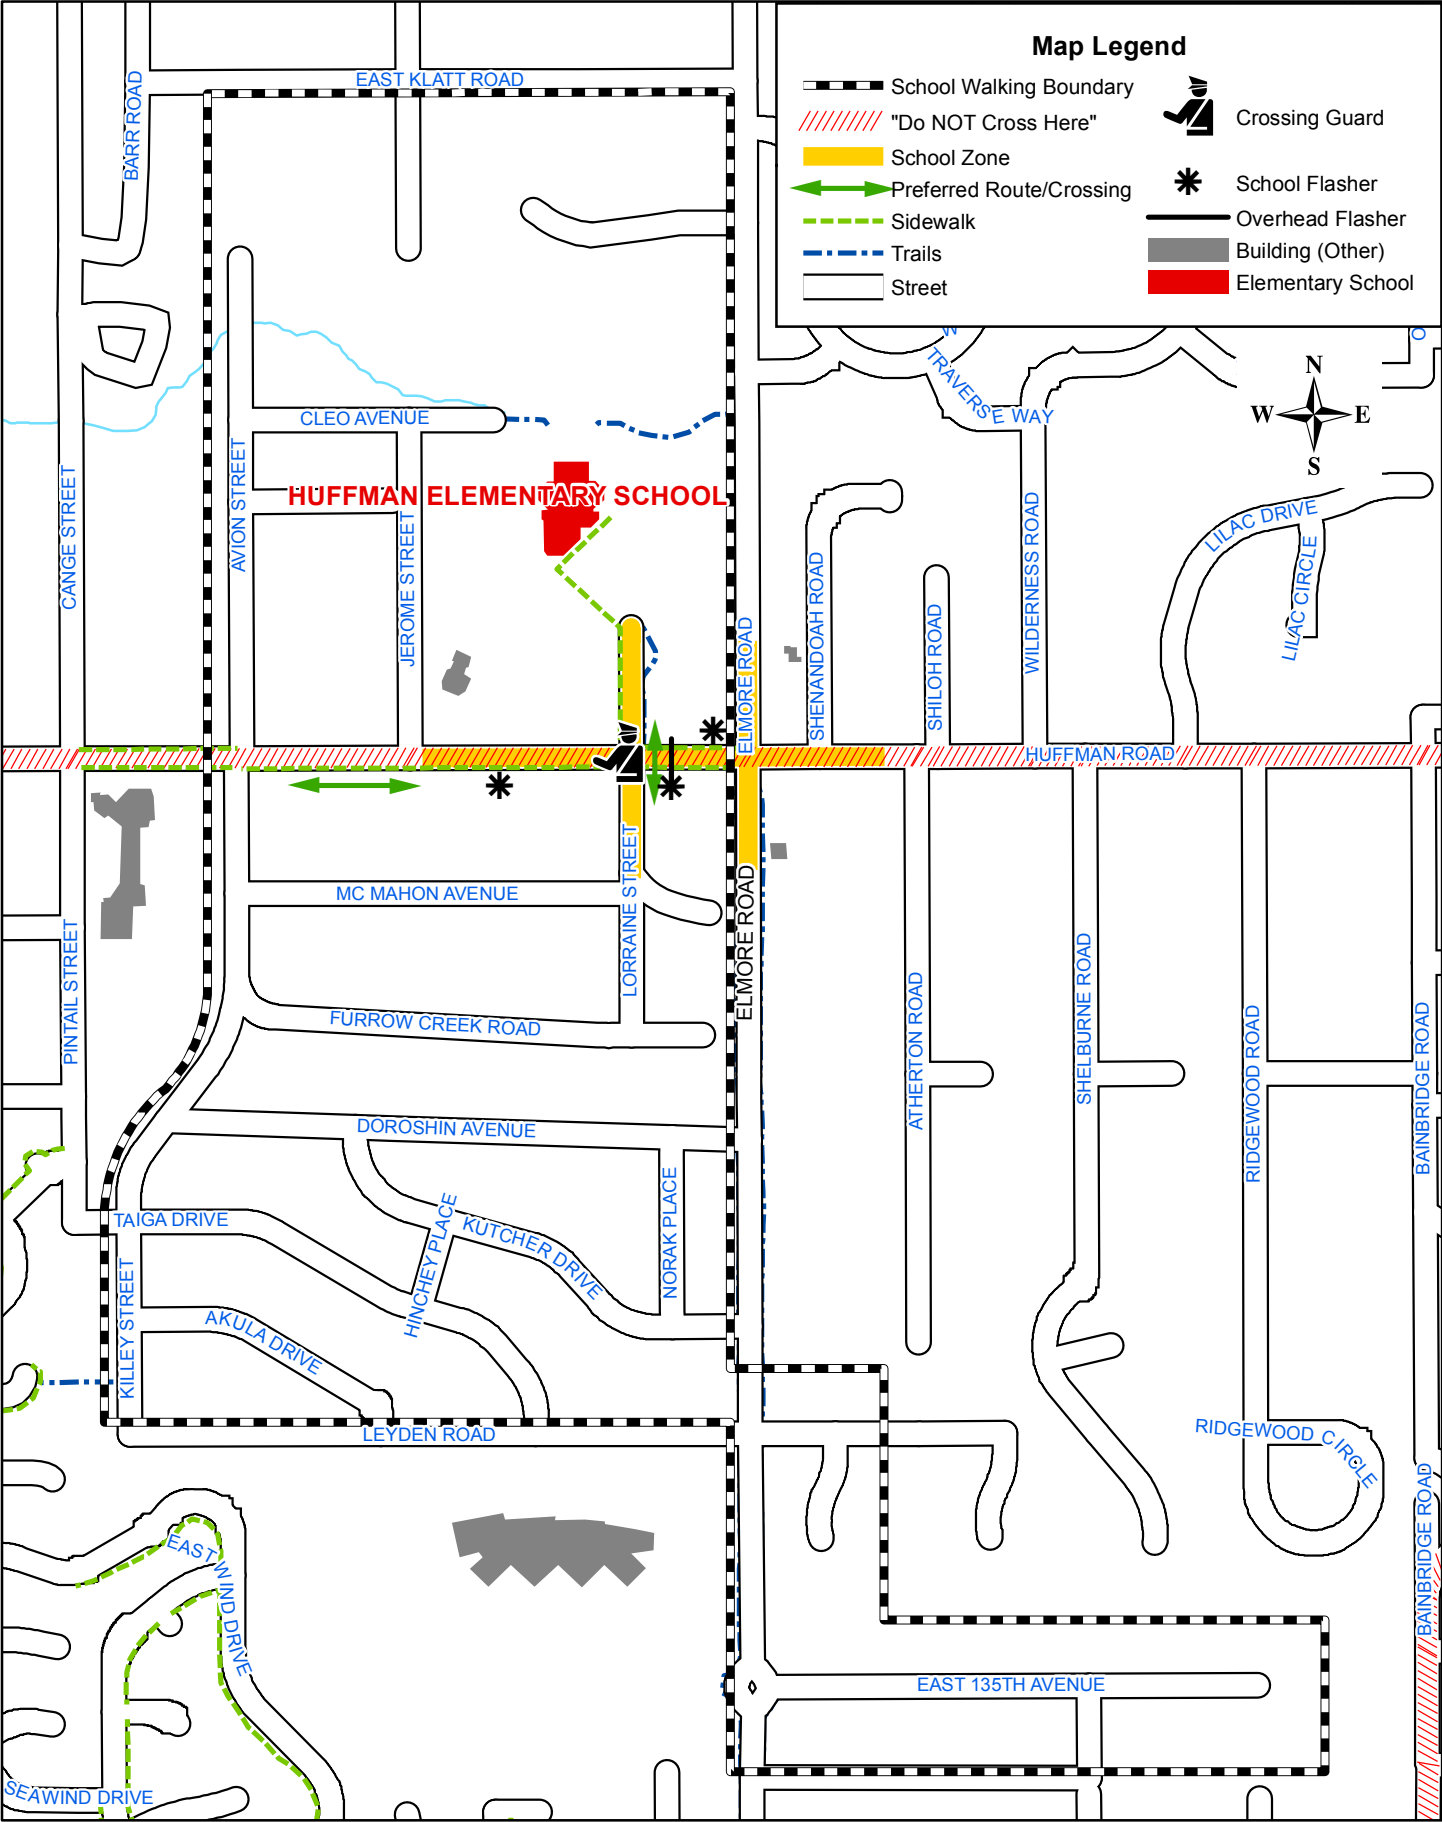

Huffman Elementary

Map Legend

- School Walking Boundary
- "Do NOT Cross Here"
- School Zone
- Preferred Route/Crossing
- Sidewalk
- Trails
- Street
- Crossing Guard
- School Flasher
- Overhead Flasher
- Building (Other)
- Elementary School

0 0.125 0.25 Miles