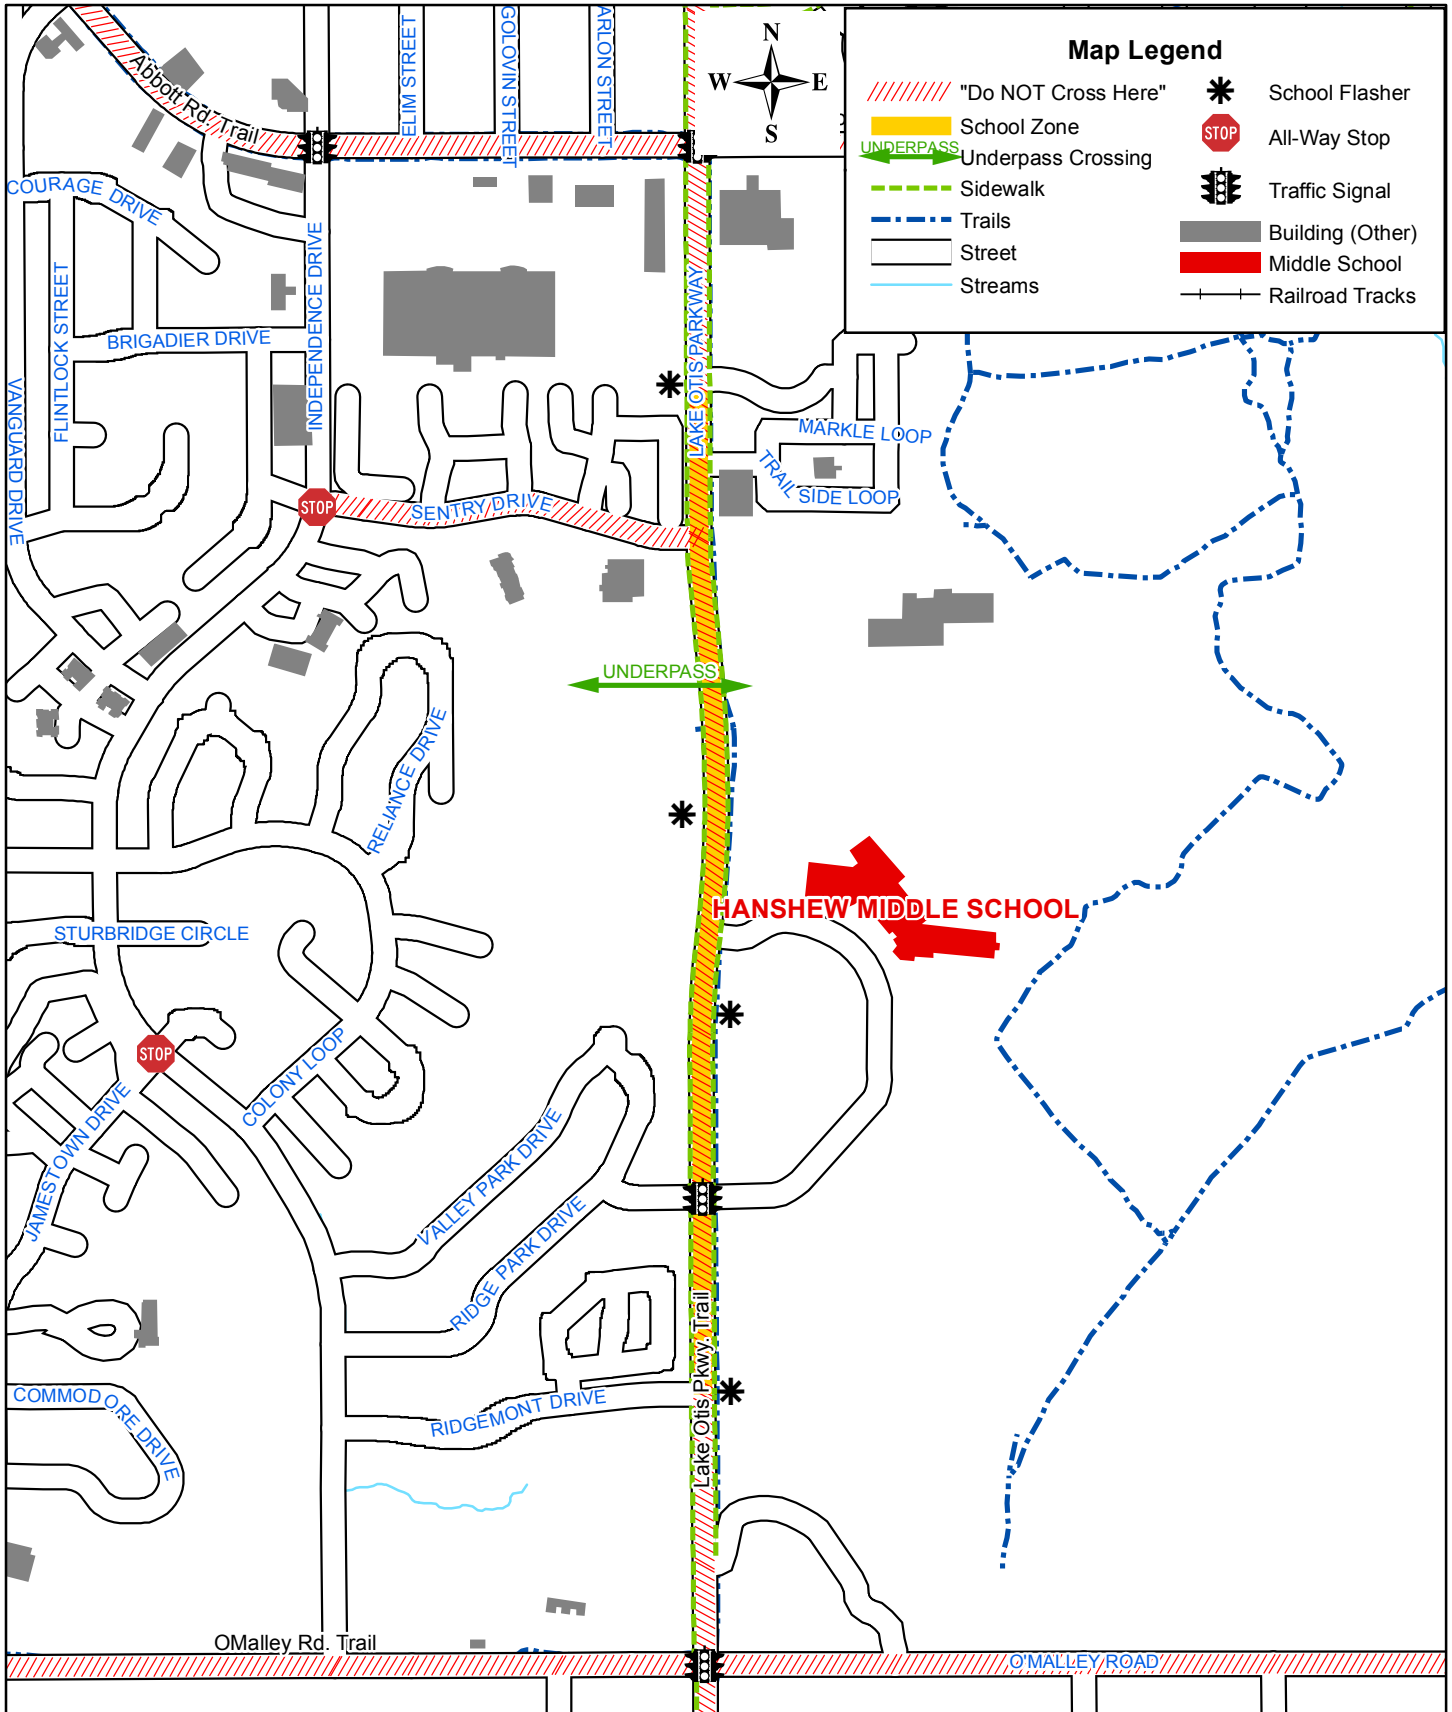

Hanshaw Middle School

NOTE:

The Anchorage School District provides safe and efficient transportation for all students attending this school (with the exception of zone-exempt students). For more information on the school busroutes, please contact ASD Transportation at 742-1200 or consult the ASD website at WWW.ASDK12.ORG.

	"Do NOT Cross Here"		School Flasher
	School Zone		All-Way Stop
	Underpass Crossing		Traffic Signal
	Sidewalk		Building (Other)
	Trails		Middle School
	Street		Railroad Tracks
	Streams		