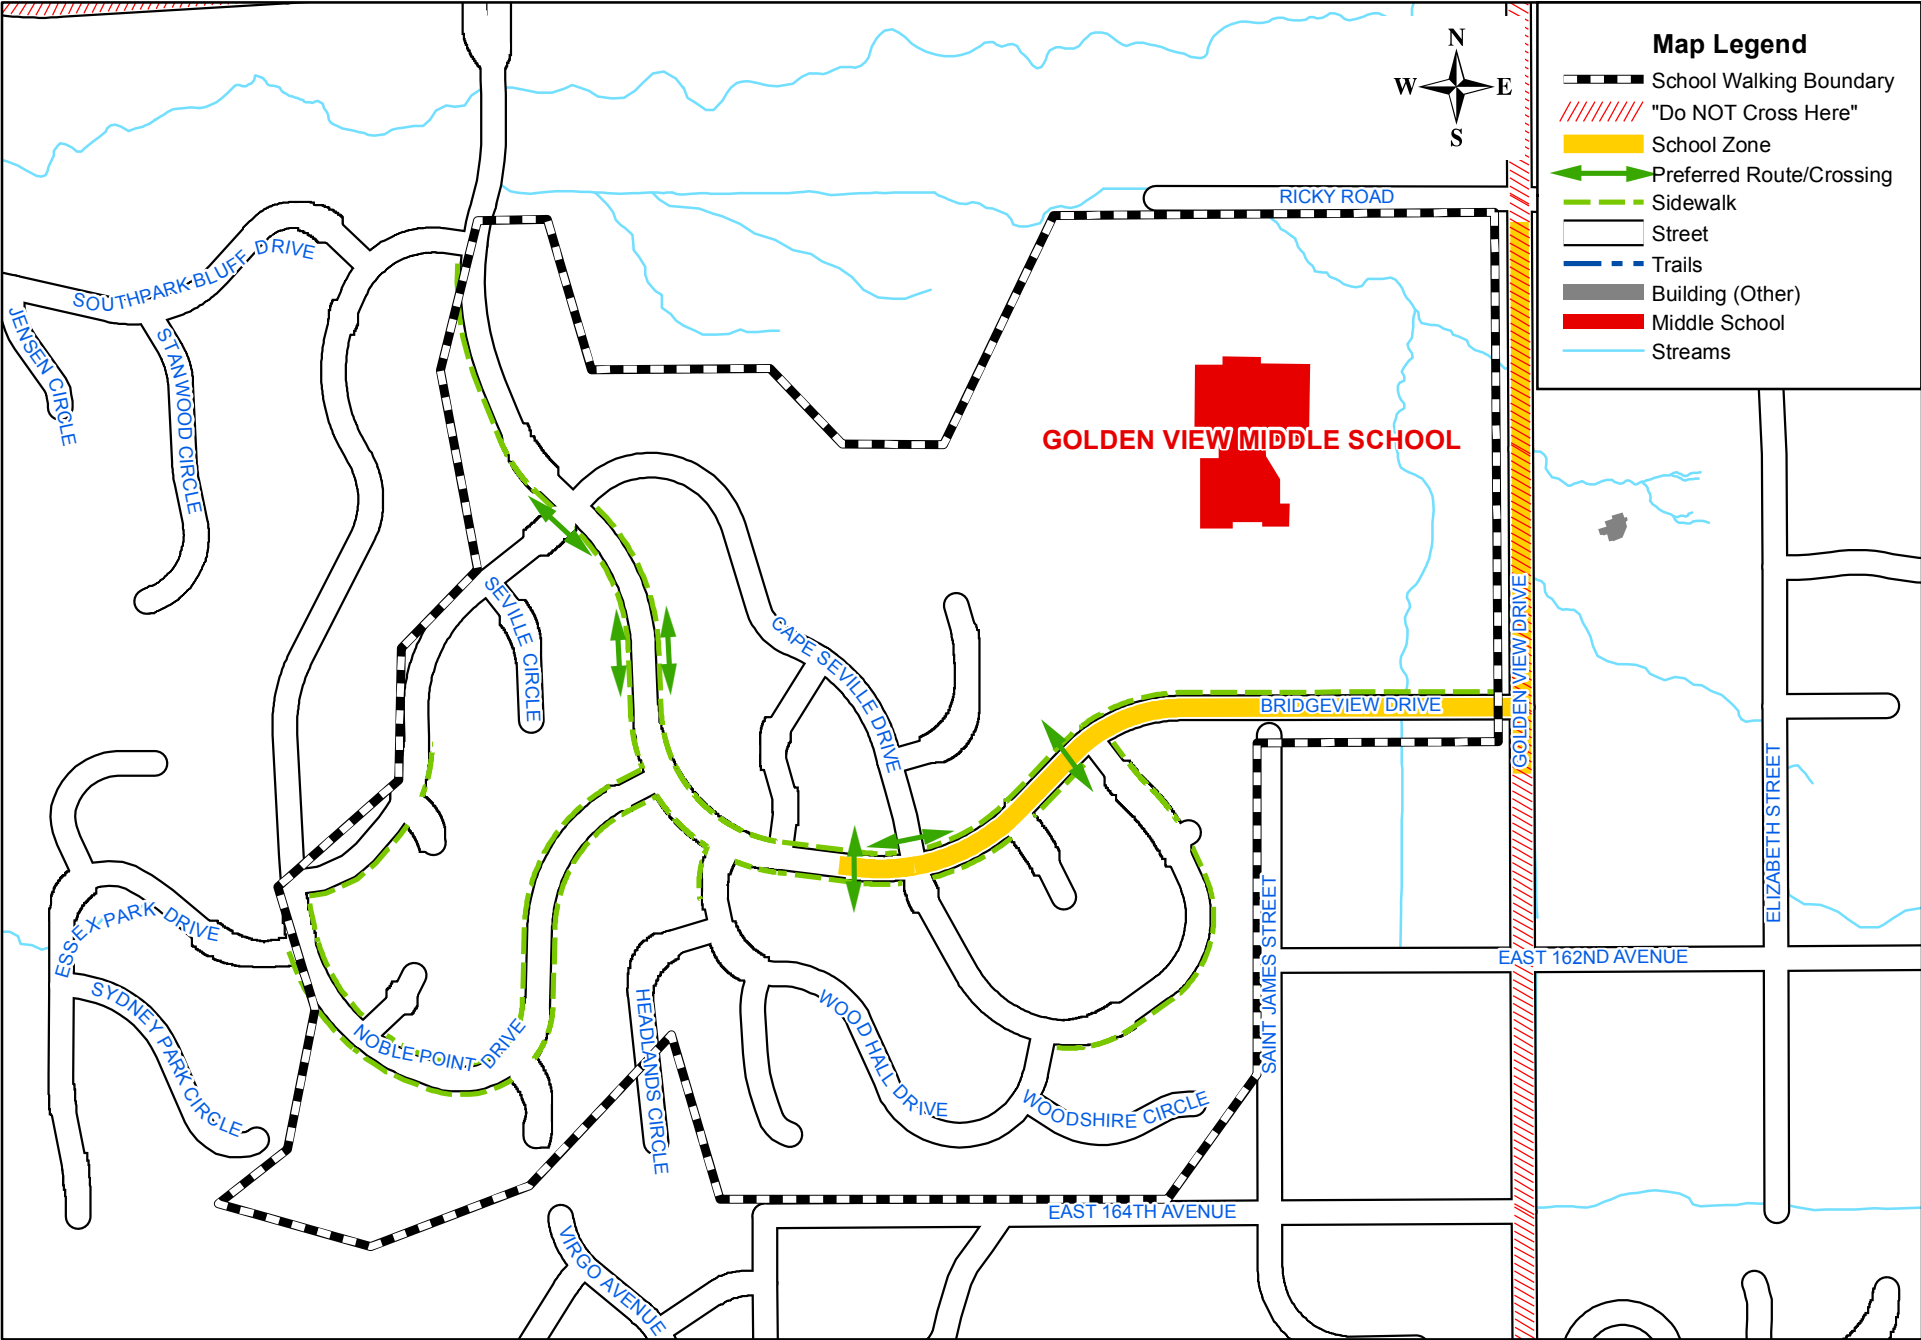

# Goldenview Middle School

**Map Legend**

- School Walking Boundary
- "Do NOT Cross Here"
- School Zone
- Preferred Route/Crossing
- Sidewalk
- Street
- Trails
- Building (Other)
- Middle School
- Streams

0 0.125 0.25 Miles