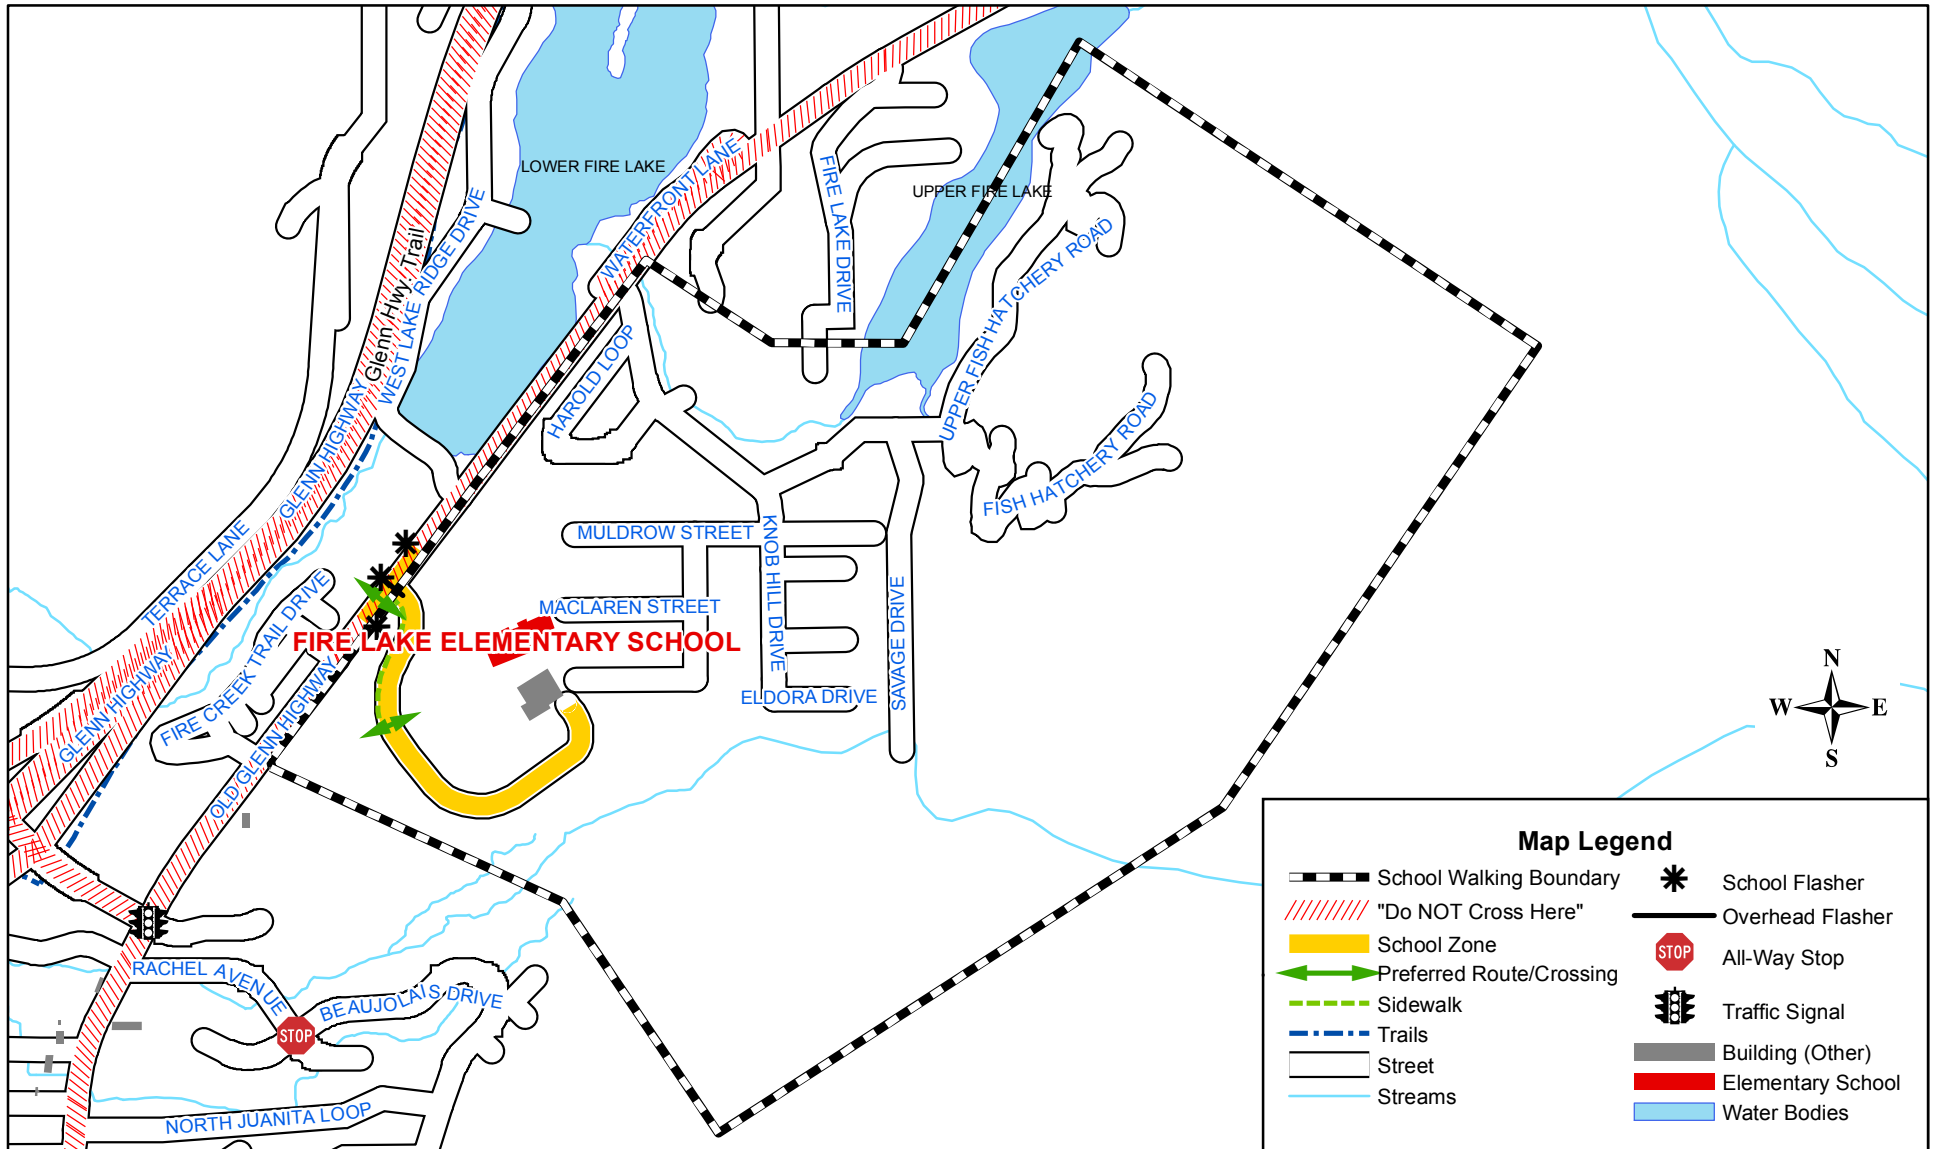

Fire Lake Elementary

Map Legend			
	School Walking Boundary		School Flasher
	"Do NOT Cross Here"		Overhead Flasher
	School Zone		All-Way Stop
	Preferred Route/Crossing		Traffic Signal
	Sidewalk		Building (Other)
	Trails		Elementary School
	Street		Water Bodies
	Streams		

0 0.25 0.5 Miles

Visit www.muni.org/departments/traffic/pages/saferoutestoschools.aspx for updates
Version as of August 2019