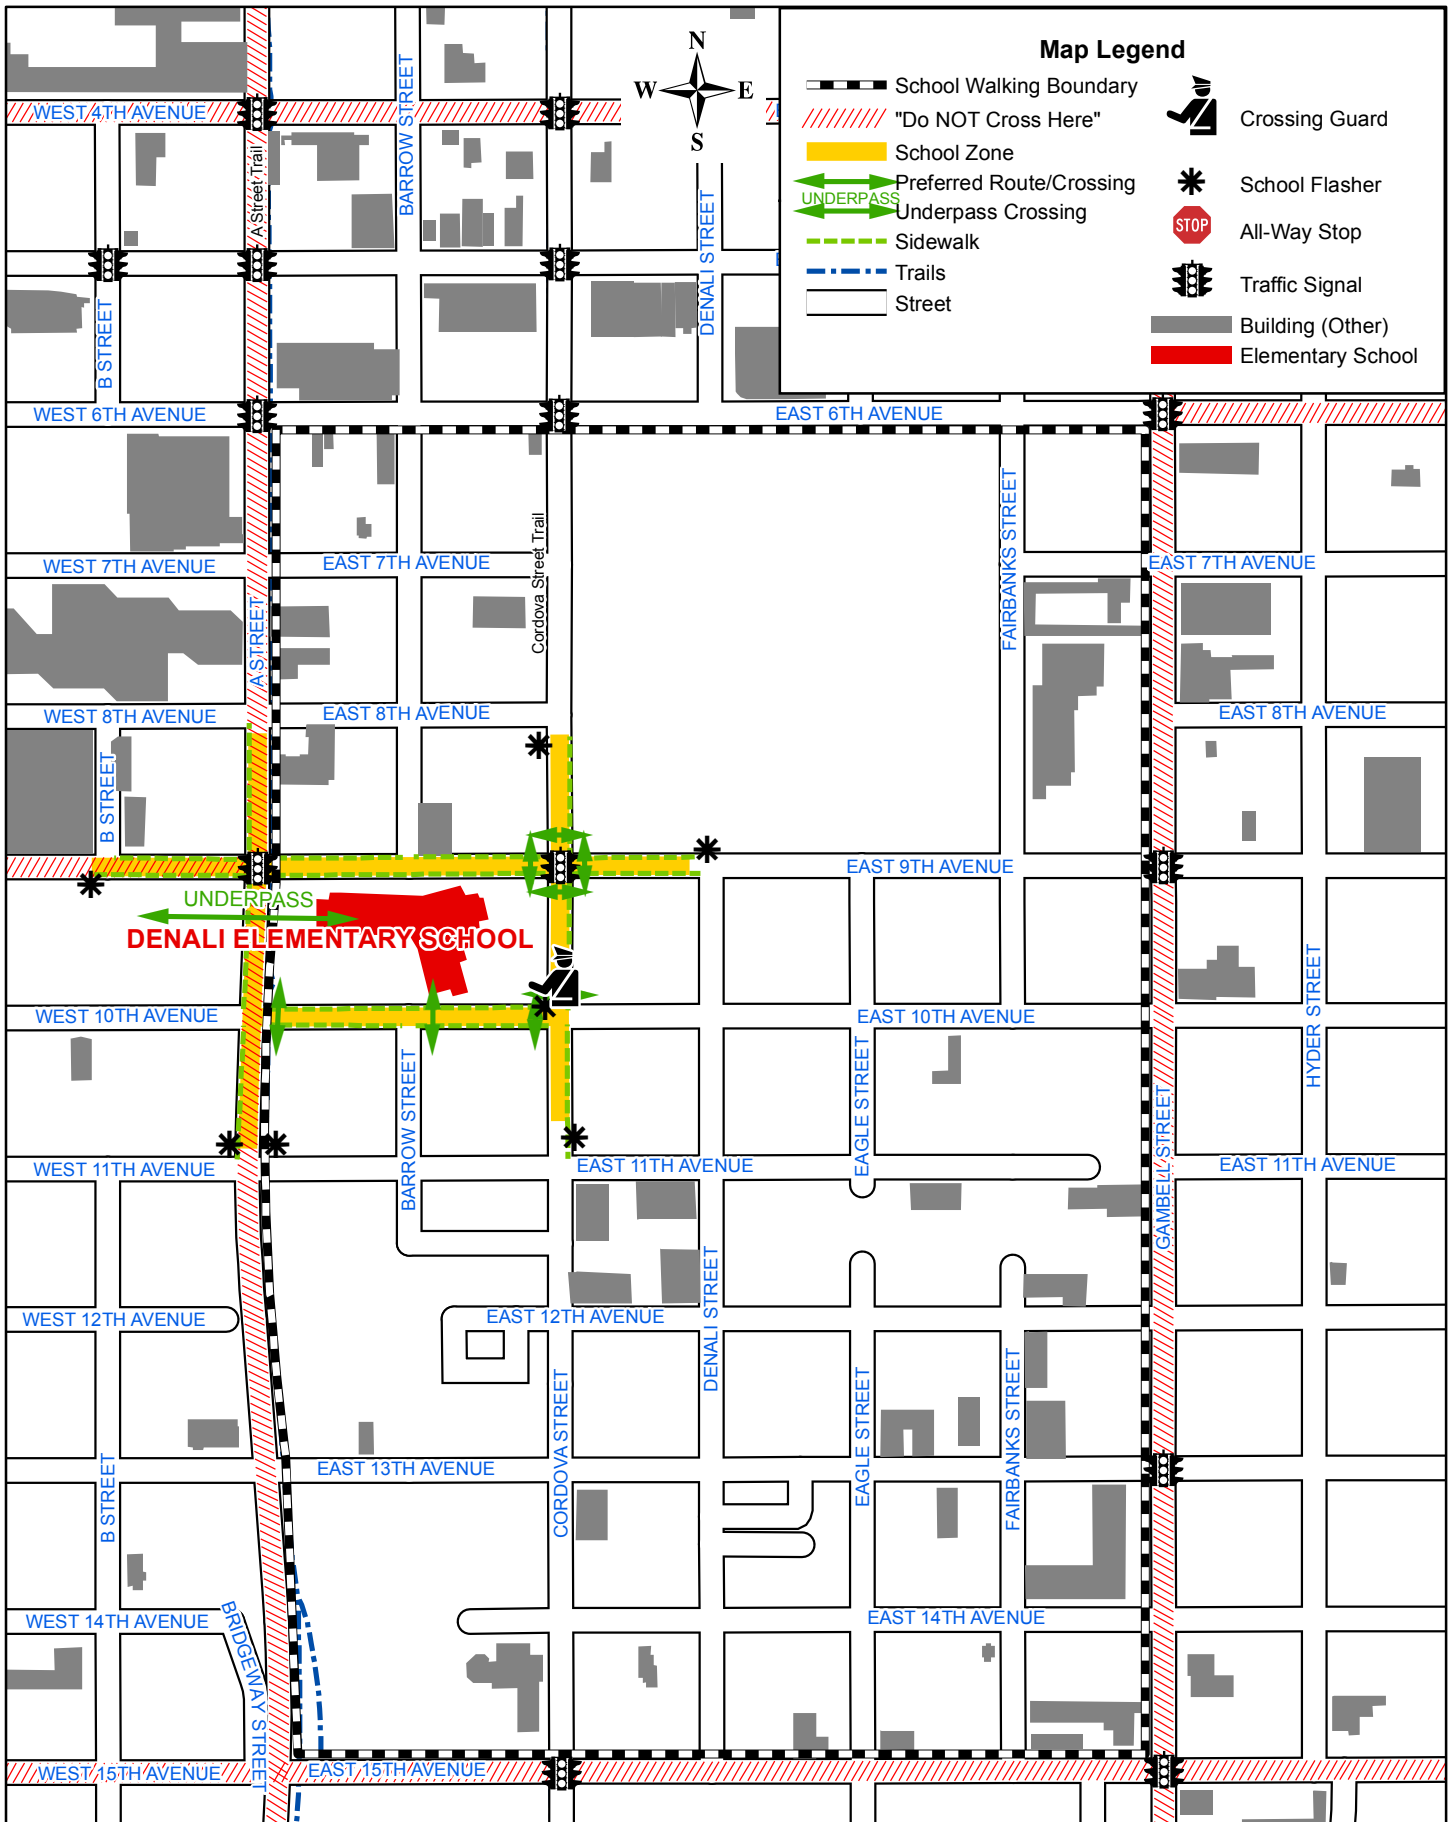

# Denali Elementary

0 0.125 0.25 Miles

Visit [www.muni.org/departments/traffic/pages/saferoutestoschools.aspx](http://www.muni.org/departments/traffic/pages/saferoutestoschools.aspx) for updates  
Version as of August 2019