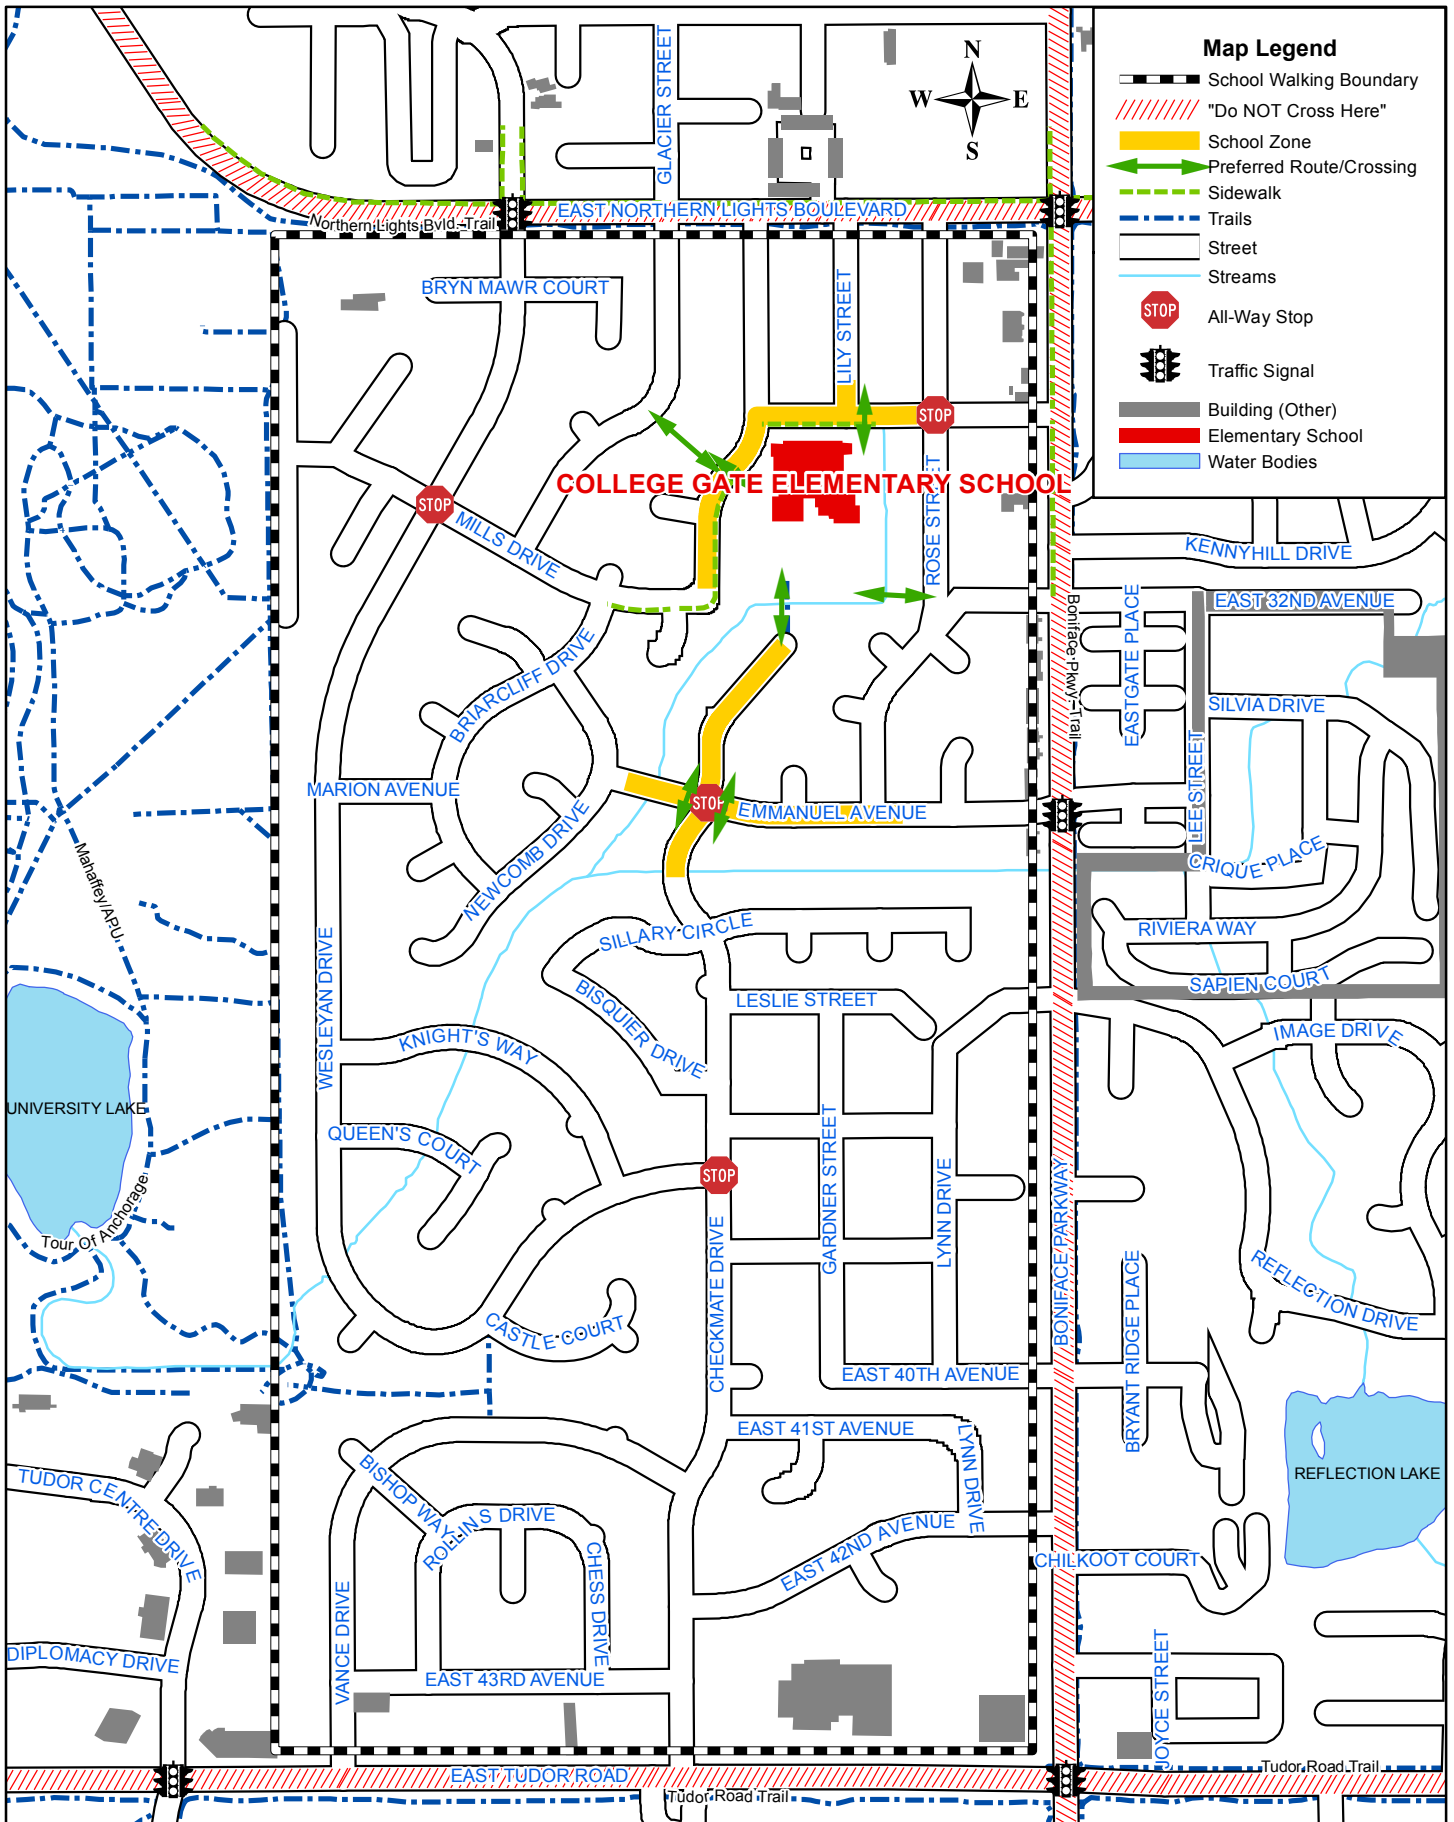

College Gate Elementary

Map Legend

- School Walking Boundary
- "Do NOT Cross Here"
- School Zone
- Preferred Route/Crossing
- Sidewalk
- Trails
- Street
- Streams
- All-Way Stop
- Traffic Signal
- Building (Other)
- Elementary School
- Water Bodies

0 0.125 0.25
Miles

Visit www.muni.org/departments/traffic/pages/saferoutestoschools.aspx for updates
Version as of August 2019