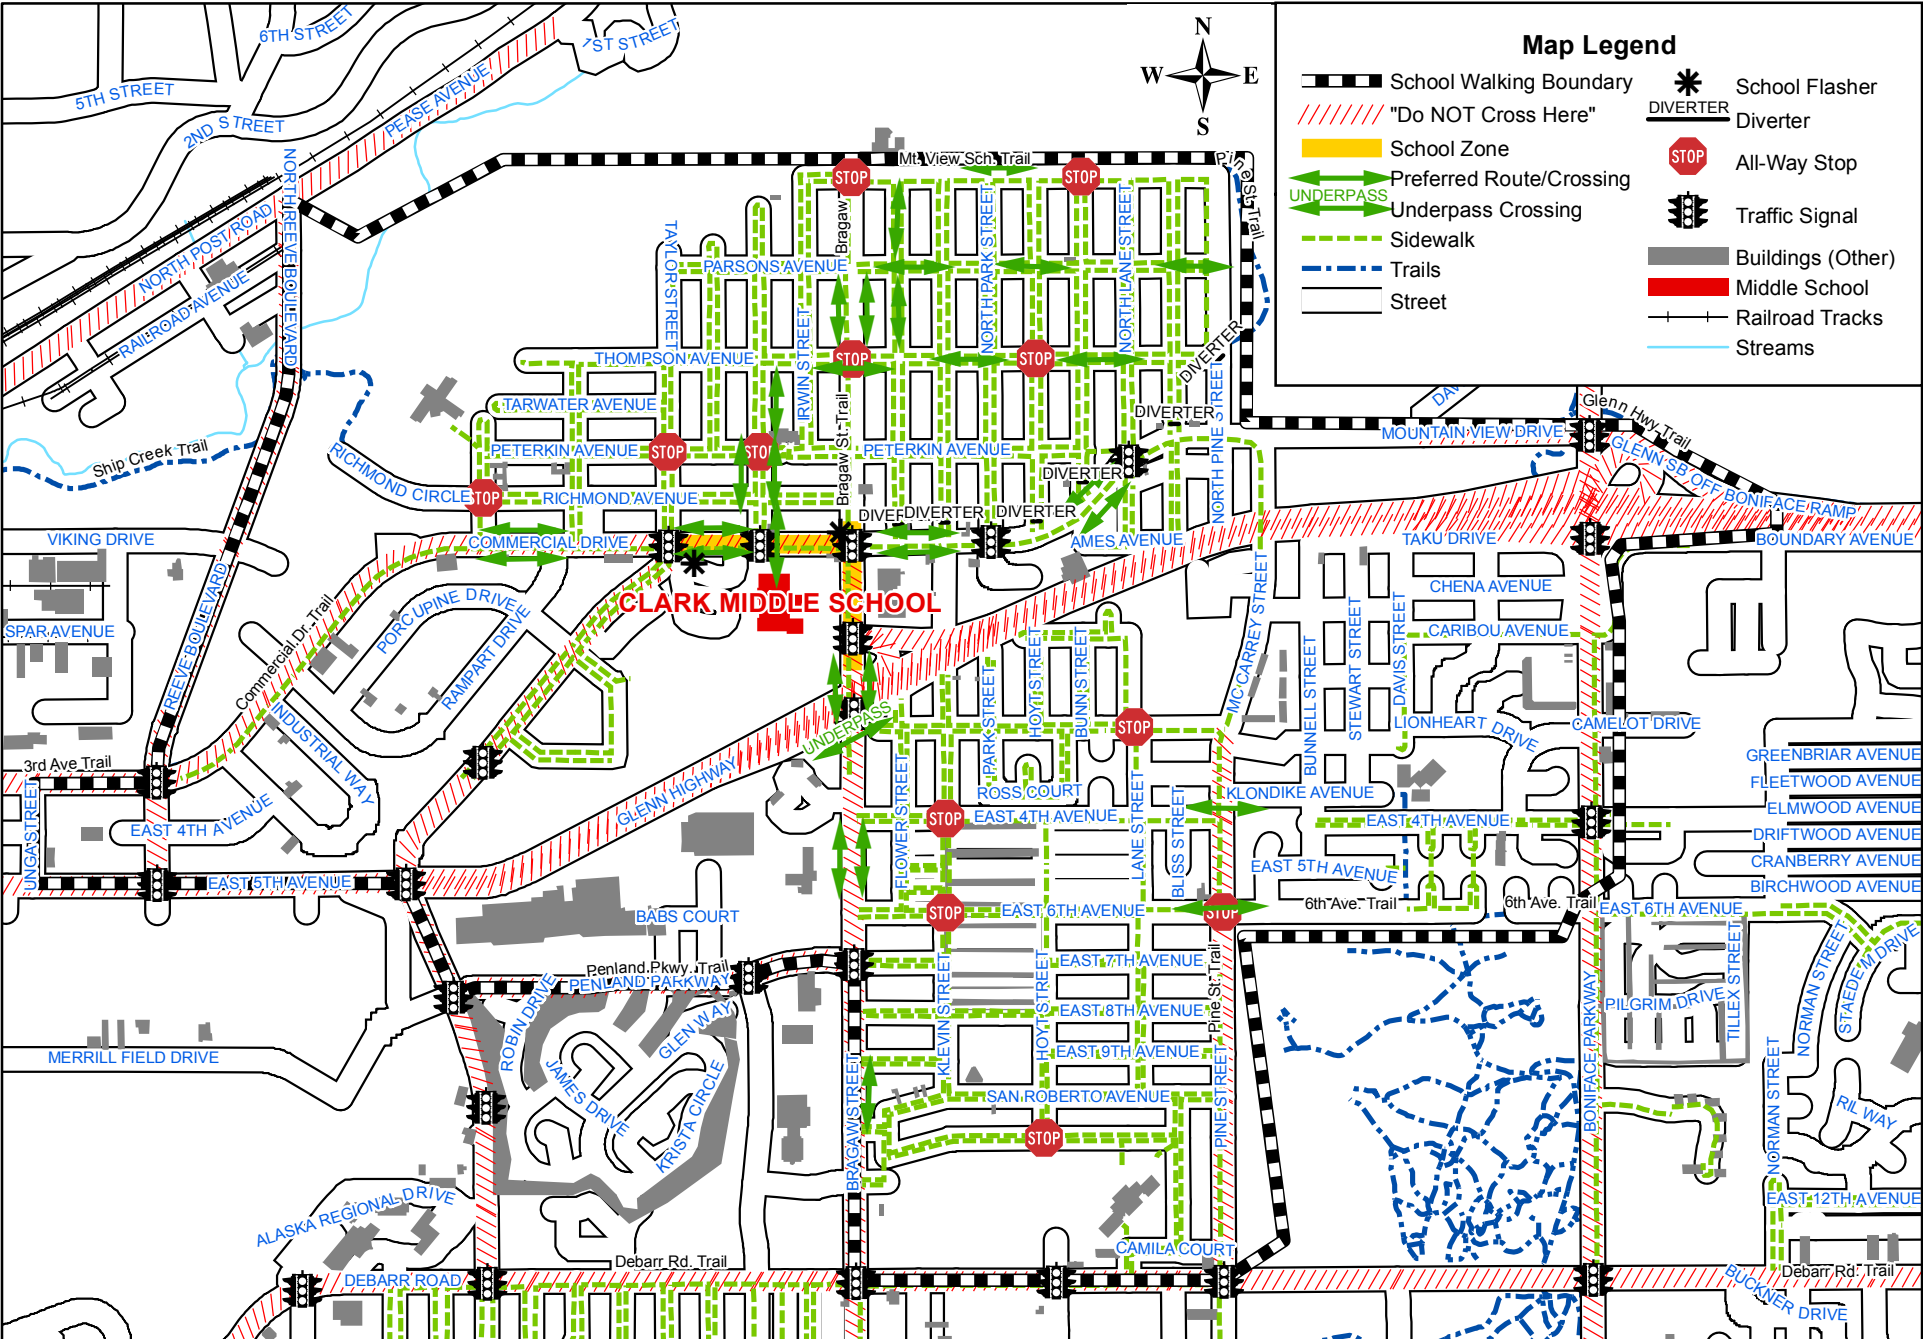

# Clark Middle School

Map Legend	
	School Walking Boundary
	"Do NOT Cross Here"
	School Zone
	Preferred Route/Crossing
	Underpass Crossing
	Sidewalk
	Trails
	Street
	School Flasher
	All-Way Stop
	Traffic Signal
	Buildings (Other)
	Middle School
	Railroad Tracks
	Streams
	DIVERTER