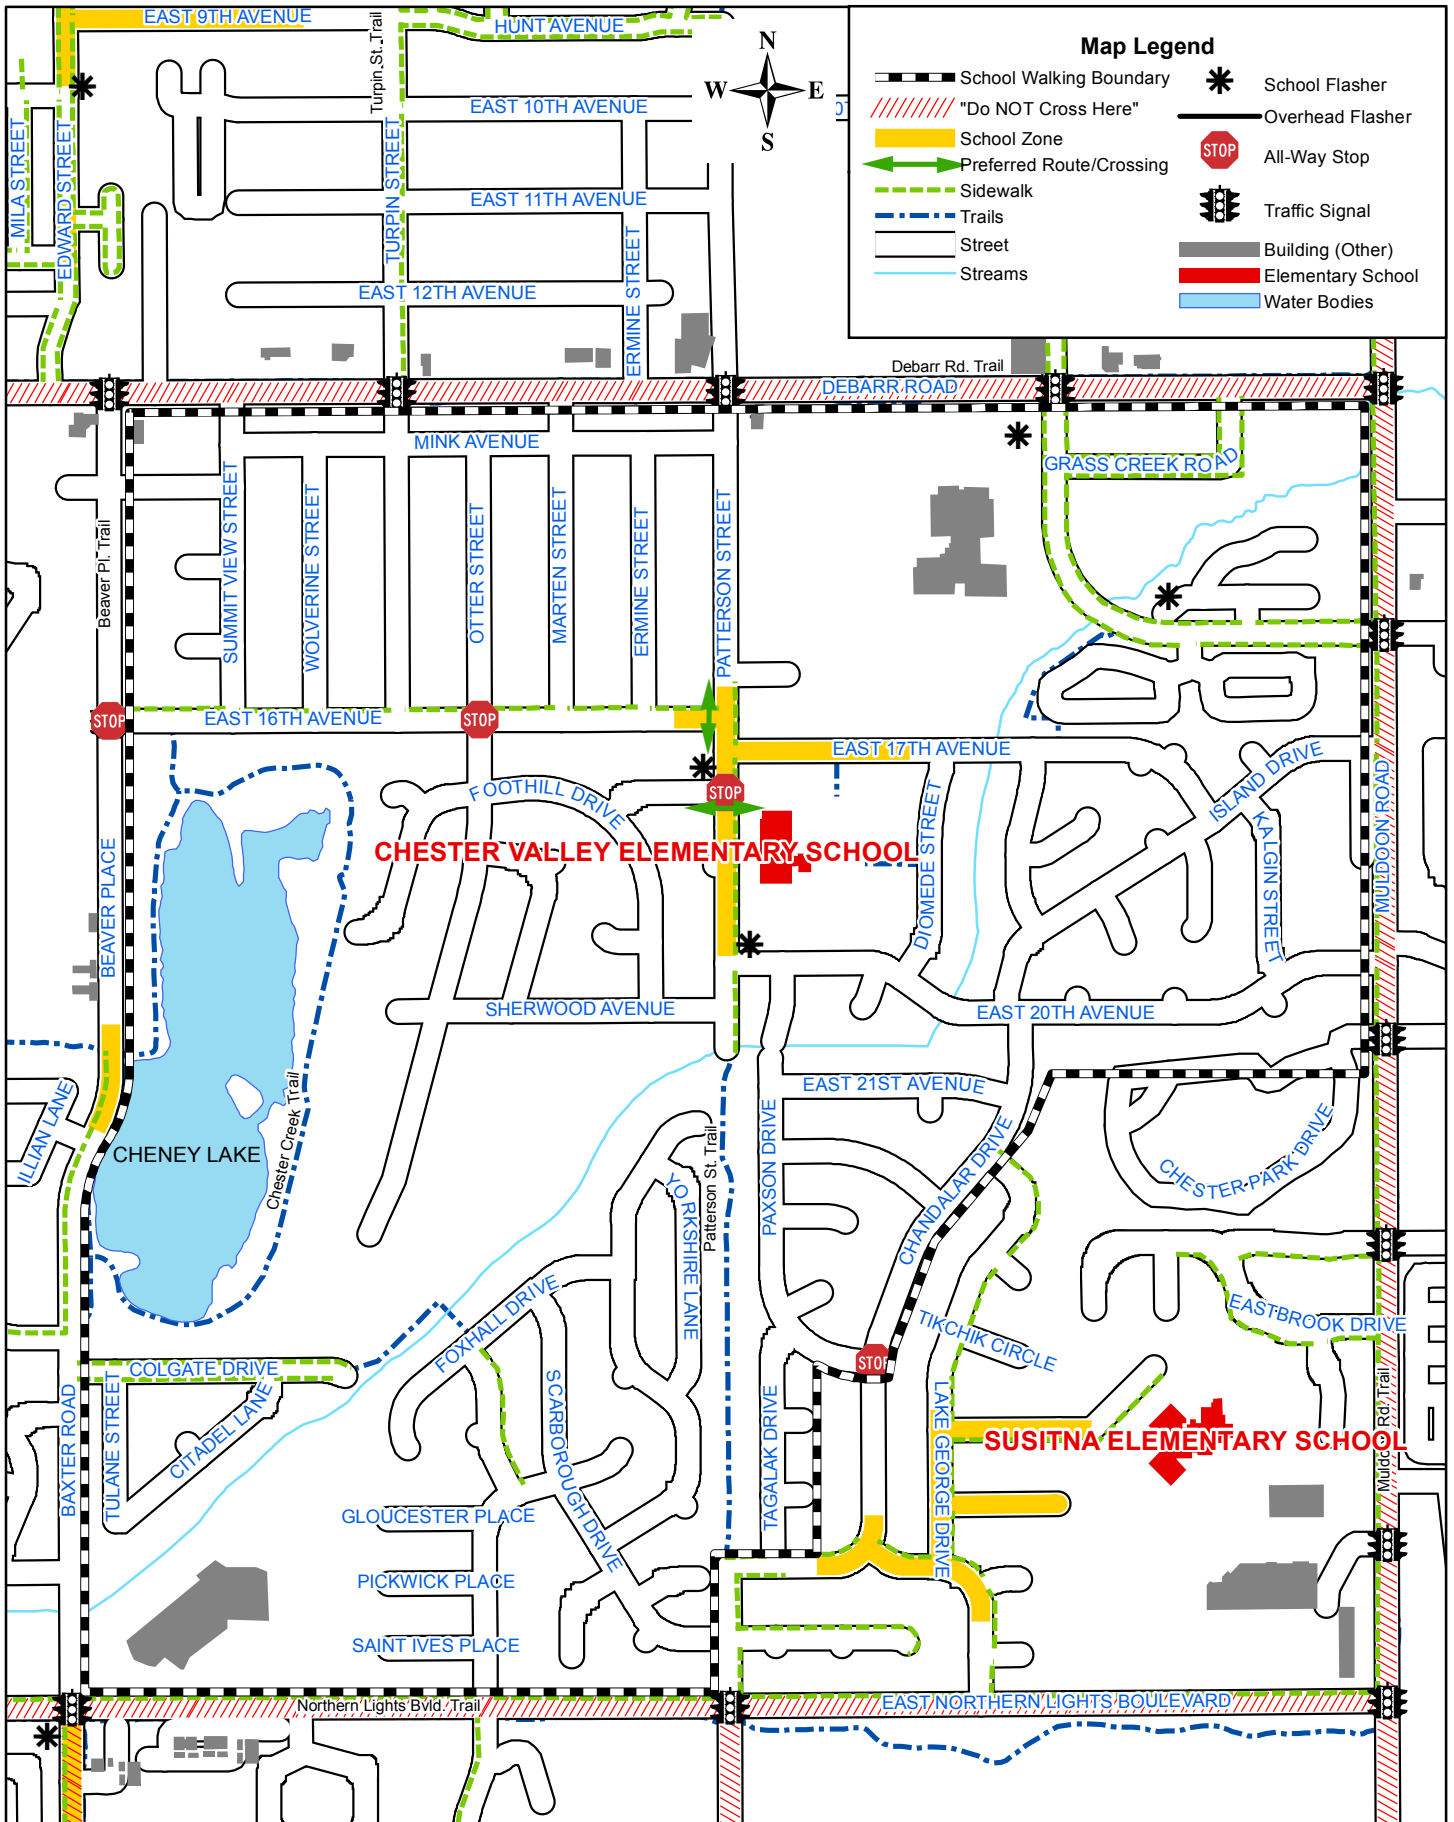

Chester Valley Elementary

Map Legend

- School Walking Boundary
- "Do NOT Cross Here"
- School Zone
- Preferred Route/Crossing
- Sidewalk
- Trails
- Street
- Streams
- School Flasher
- Overhead Flasher
- All-Way Stop
- Traffic Signal
- Building (Other)
- Elementary School
- Water Bodies

0 0.125 0.25
Miles

Visit www.muni.org/departments/traffic/pages/saferoutestoschools.aspx for updates
Version as of August 2019