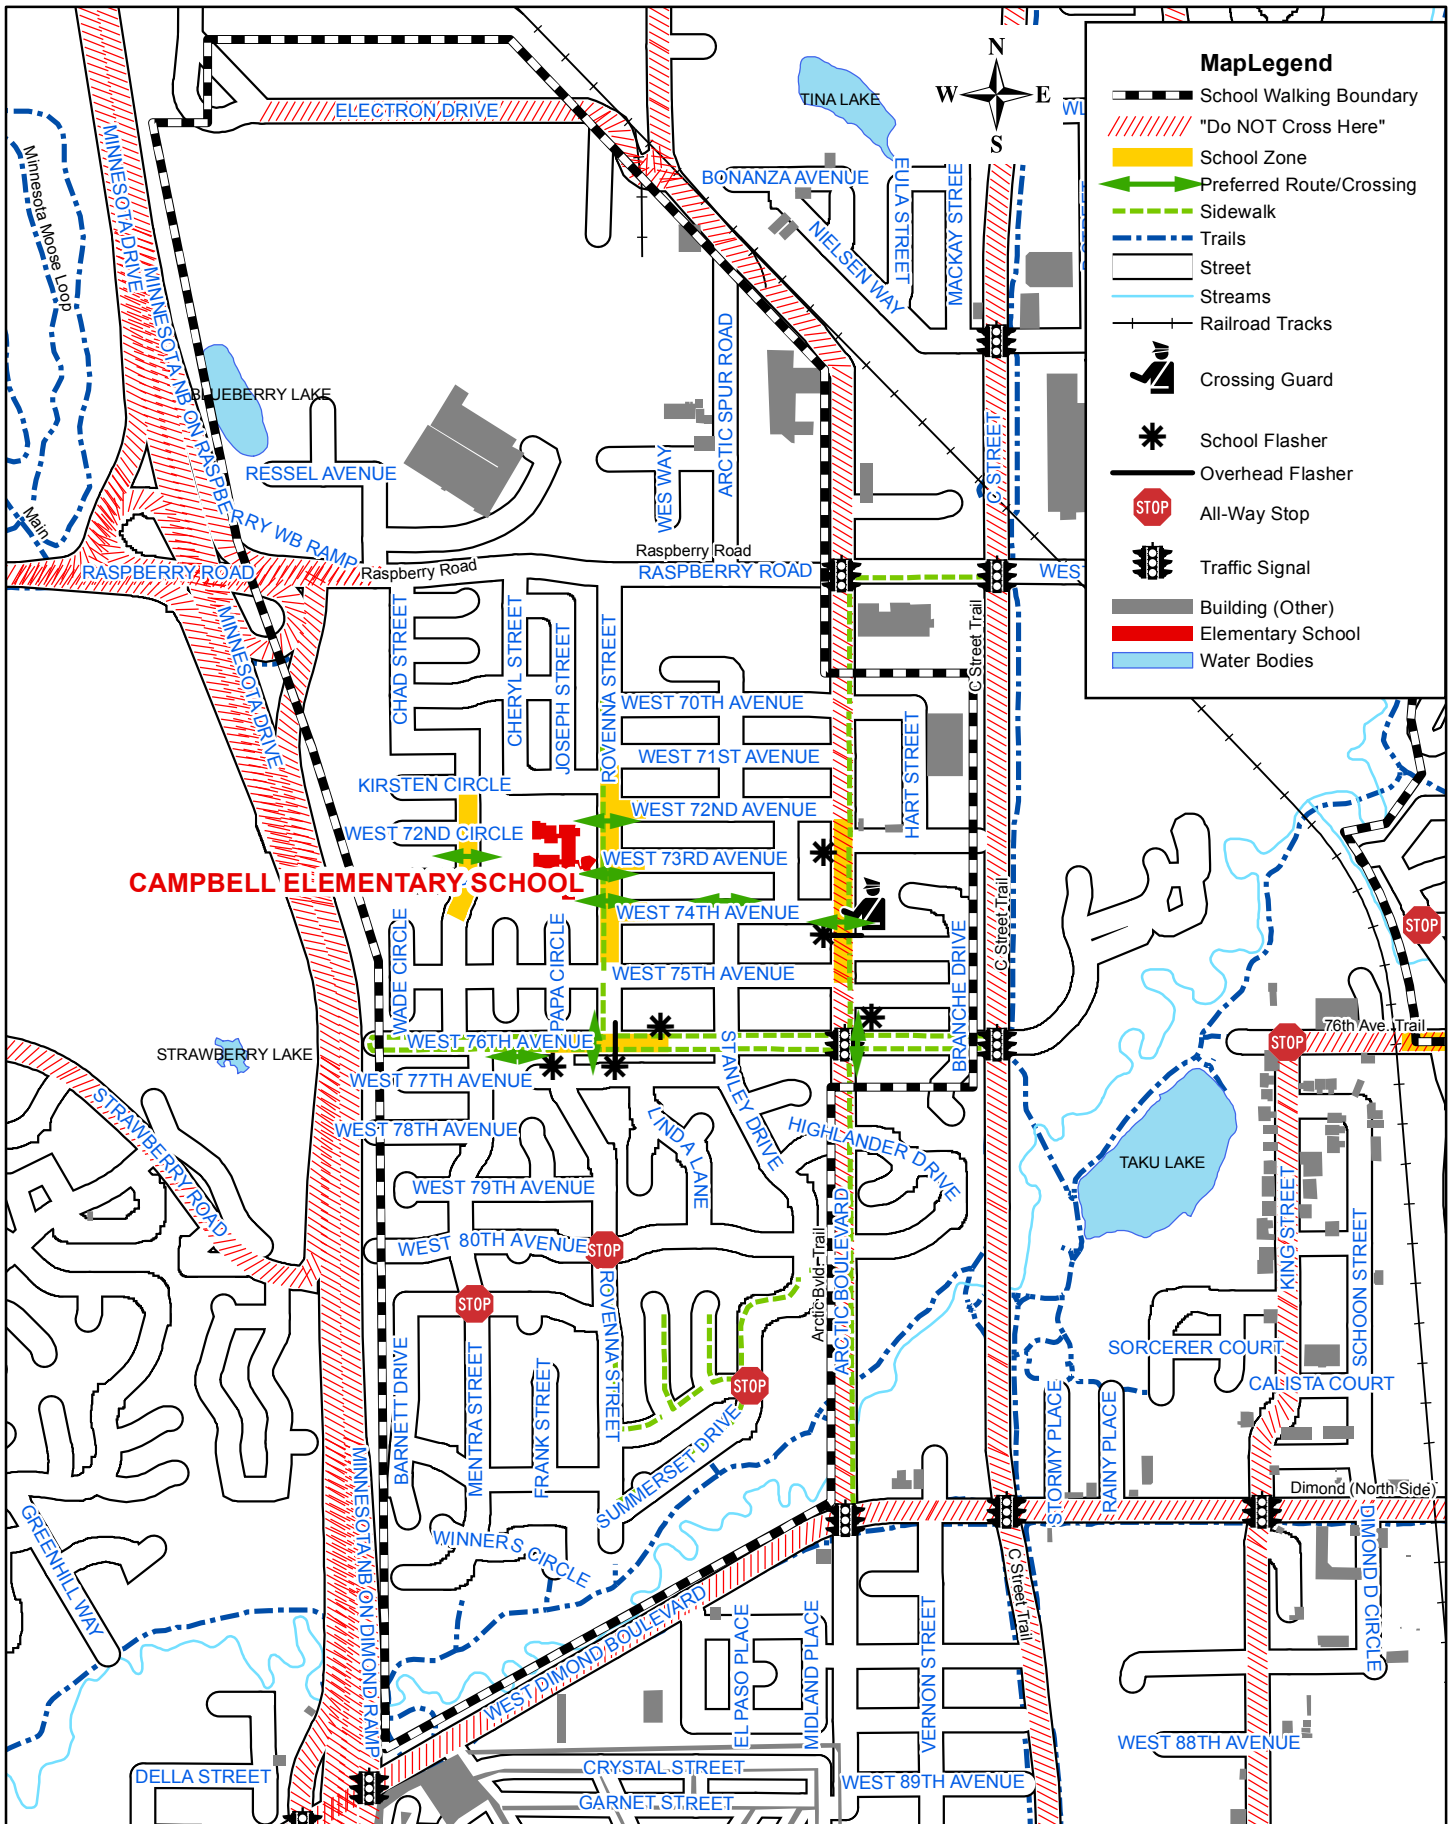

Campbell Elementary

MapLegend	
	School Walking Boundary
	"Do NOT Cross Here"
	School Zone
	Preferred Route/Crossing
	Sidewalk
	Trails
	Street
	Streams
	Railroad Tracks
	Crossing Guard
	School Flasher
	Overhead Flasher
	All-Way Stop
	Traffic Signal
	Building (Other)
	Elementary School
	Water Bodies

0 0.25 0.5 Miles

Visit www.muni.org/departments/traffic/pages/saferoutestoschools.aspx for updates
Version as of August 2019