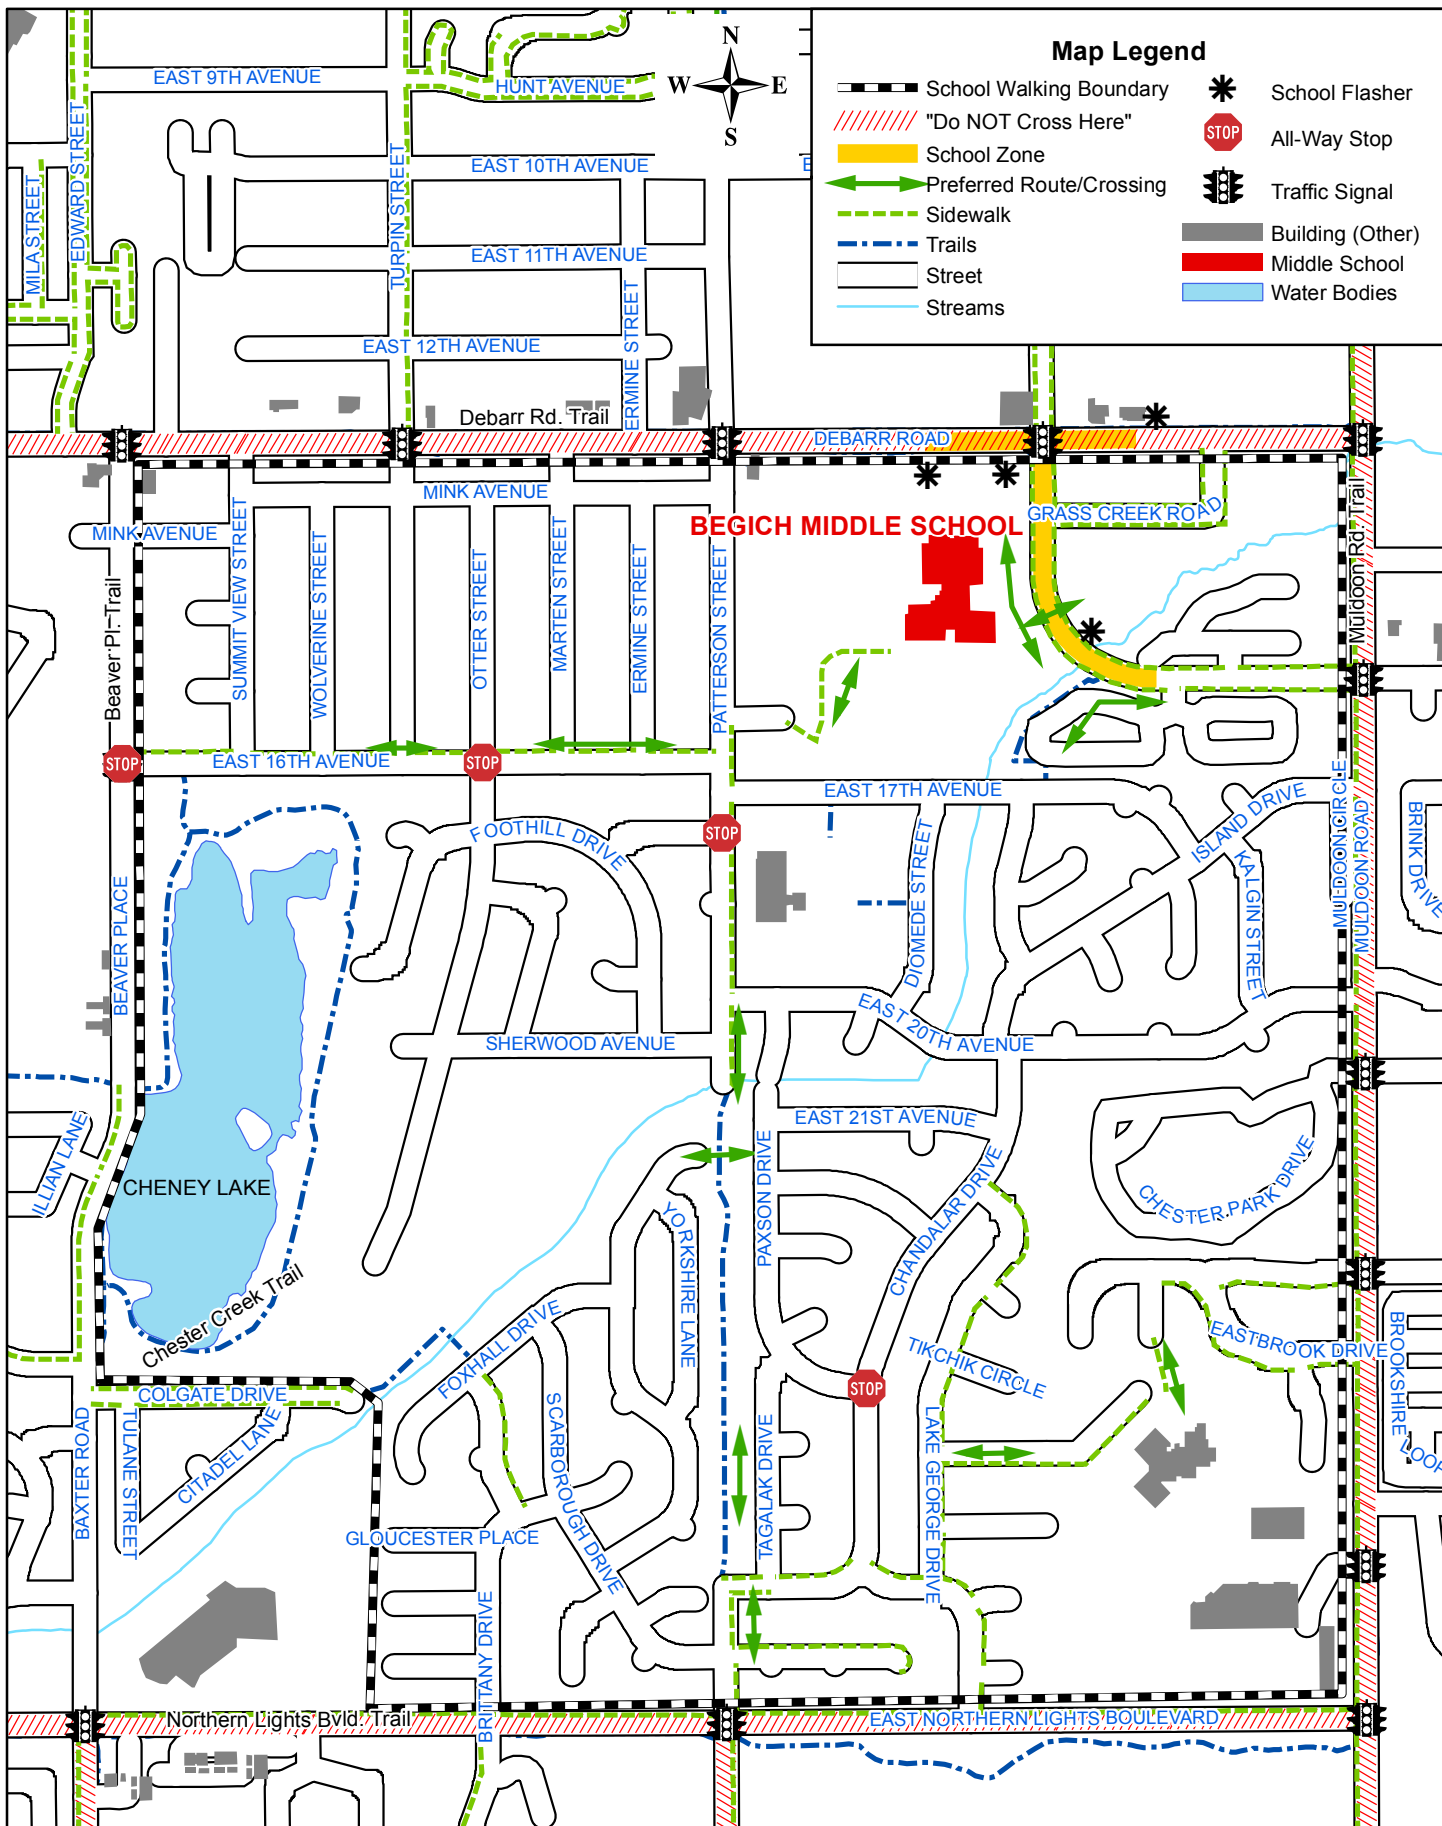

# Begich Middle School

## Map Legend

- School Walking Boundary
- "Do NOT Cross Here"
- School Zone
- Preferred Route/Crossing
- Sidewalk
- Trails
- Street
- Streams
- School Flasher
- All-Way Stop
- Traffic Signal
- Building (Other)
- Middle School
- Water Bodies