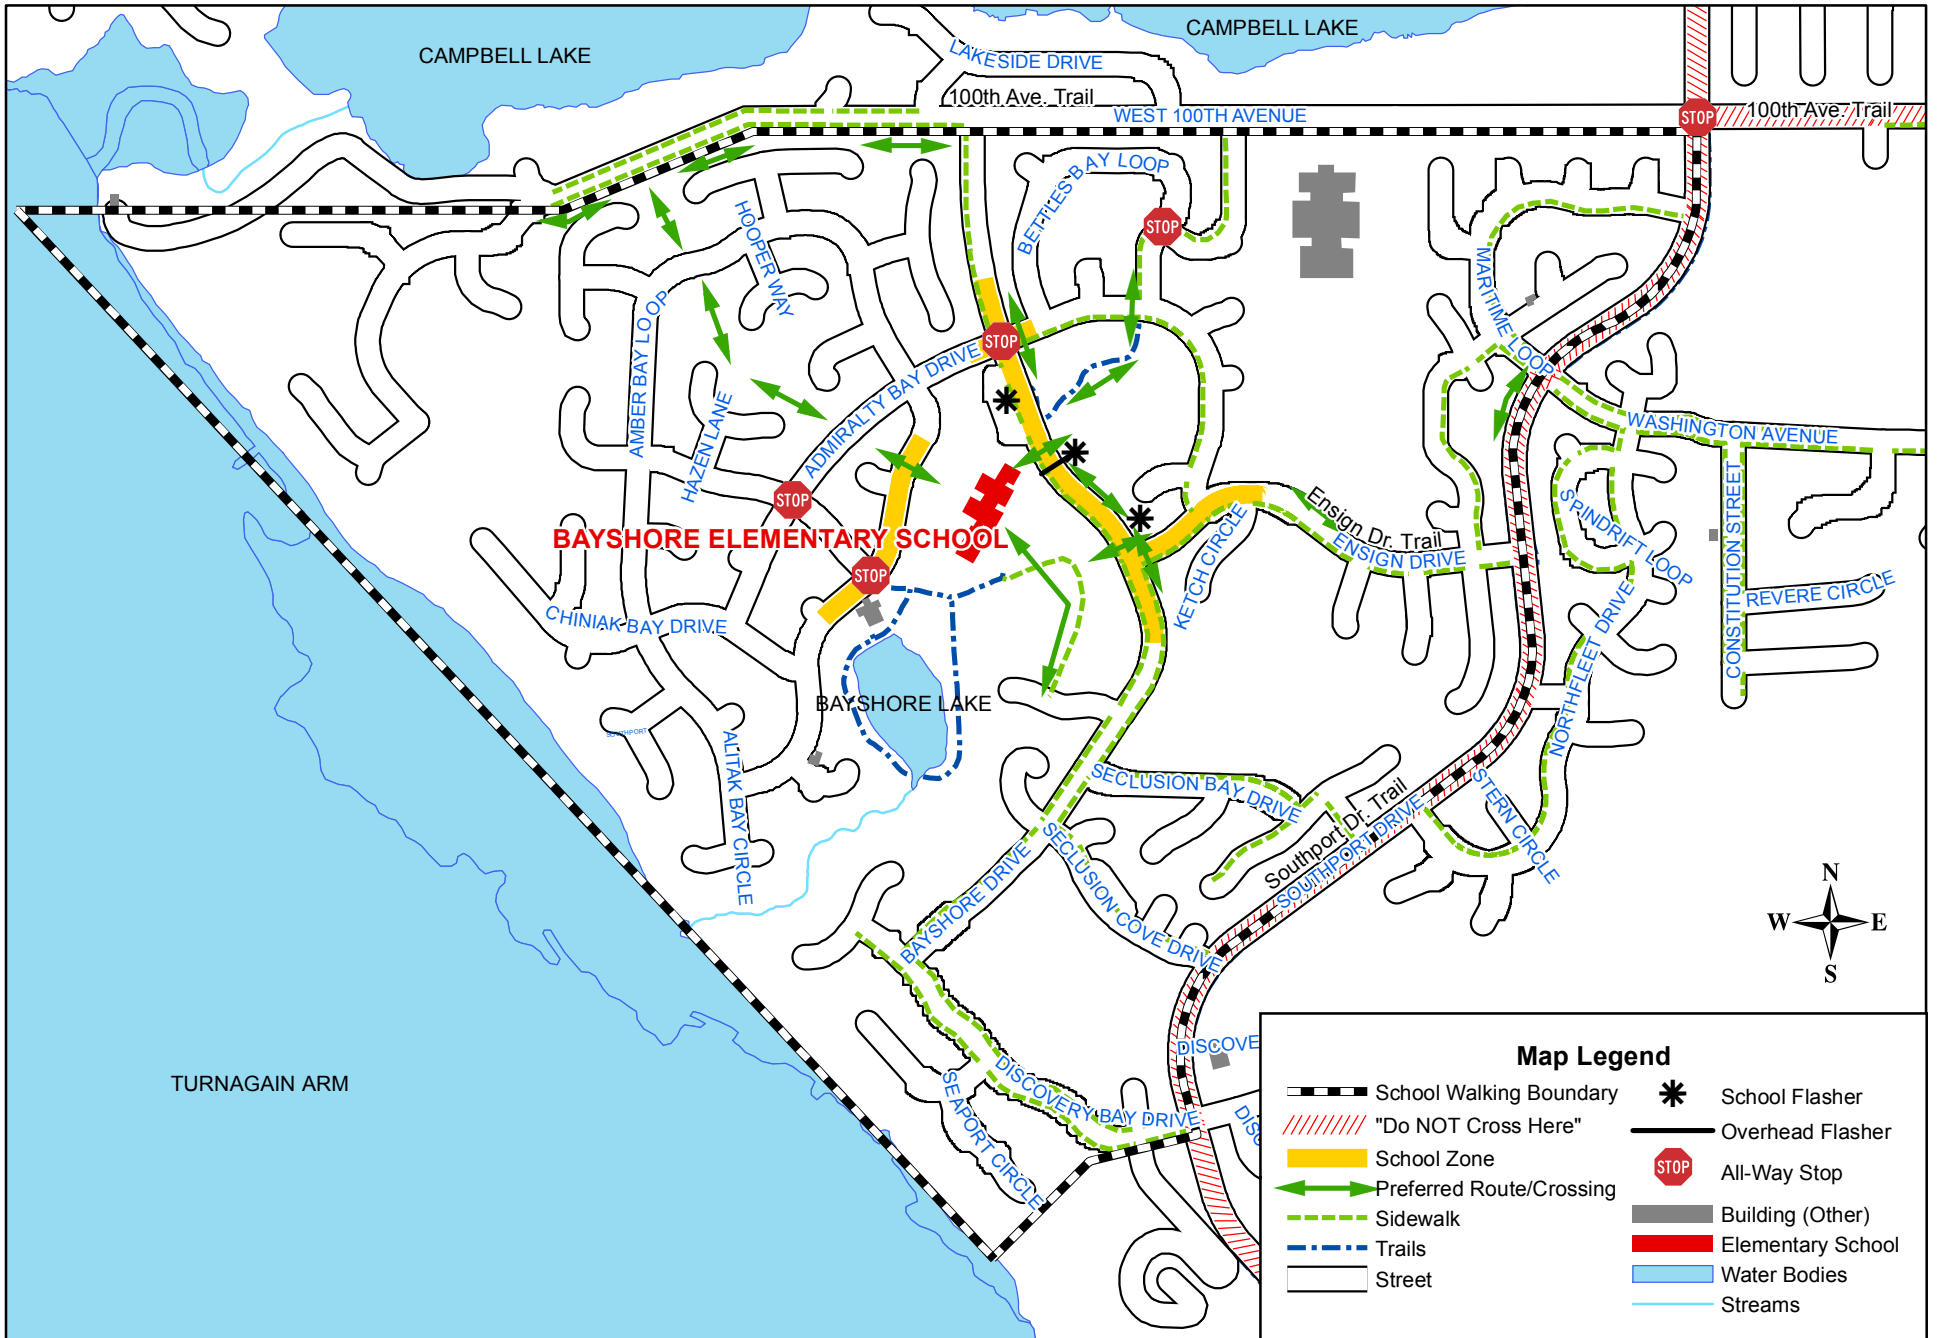

# Bayshore Elementary

Map Legend			
	School Walking Boundary		School Flasher
	"Do NOT Cross Here"		Overhead Flasher
	School Zone		All-Way Stop
	Preferred Route/Crossing		Building (Other)
	Sidewalk		Elementary School
	Trails		Water Bodies
	Street		Streams