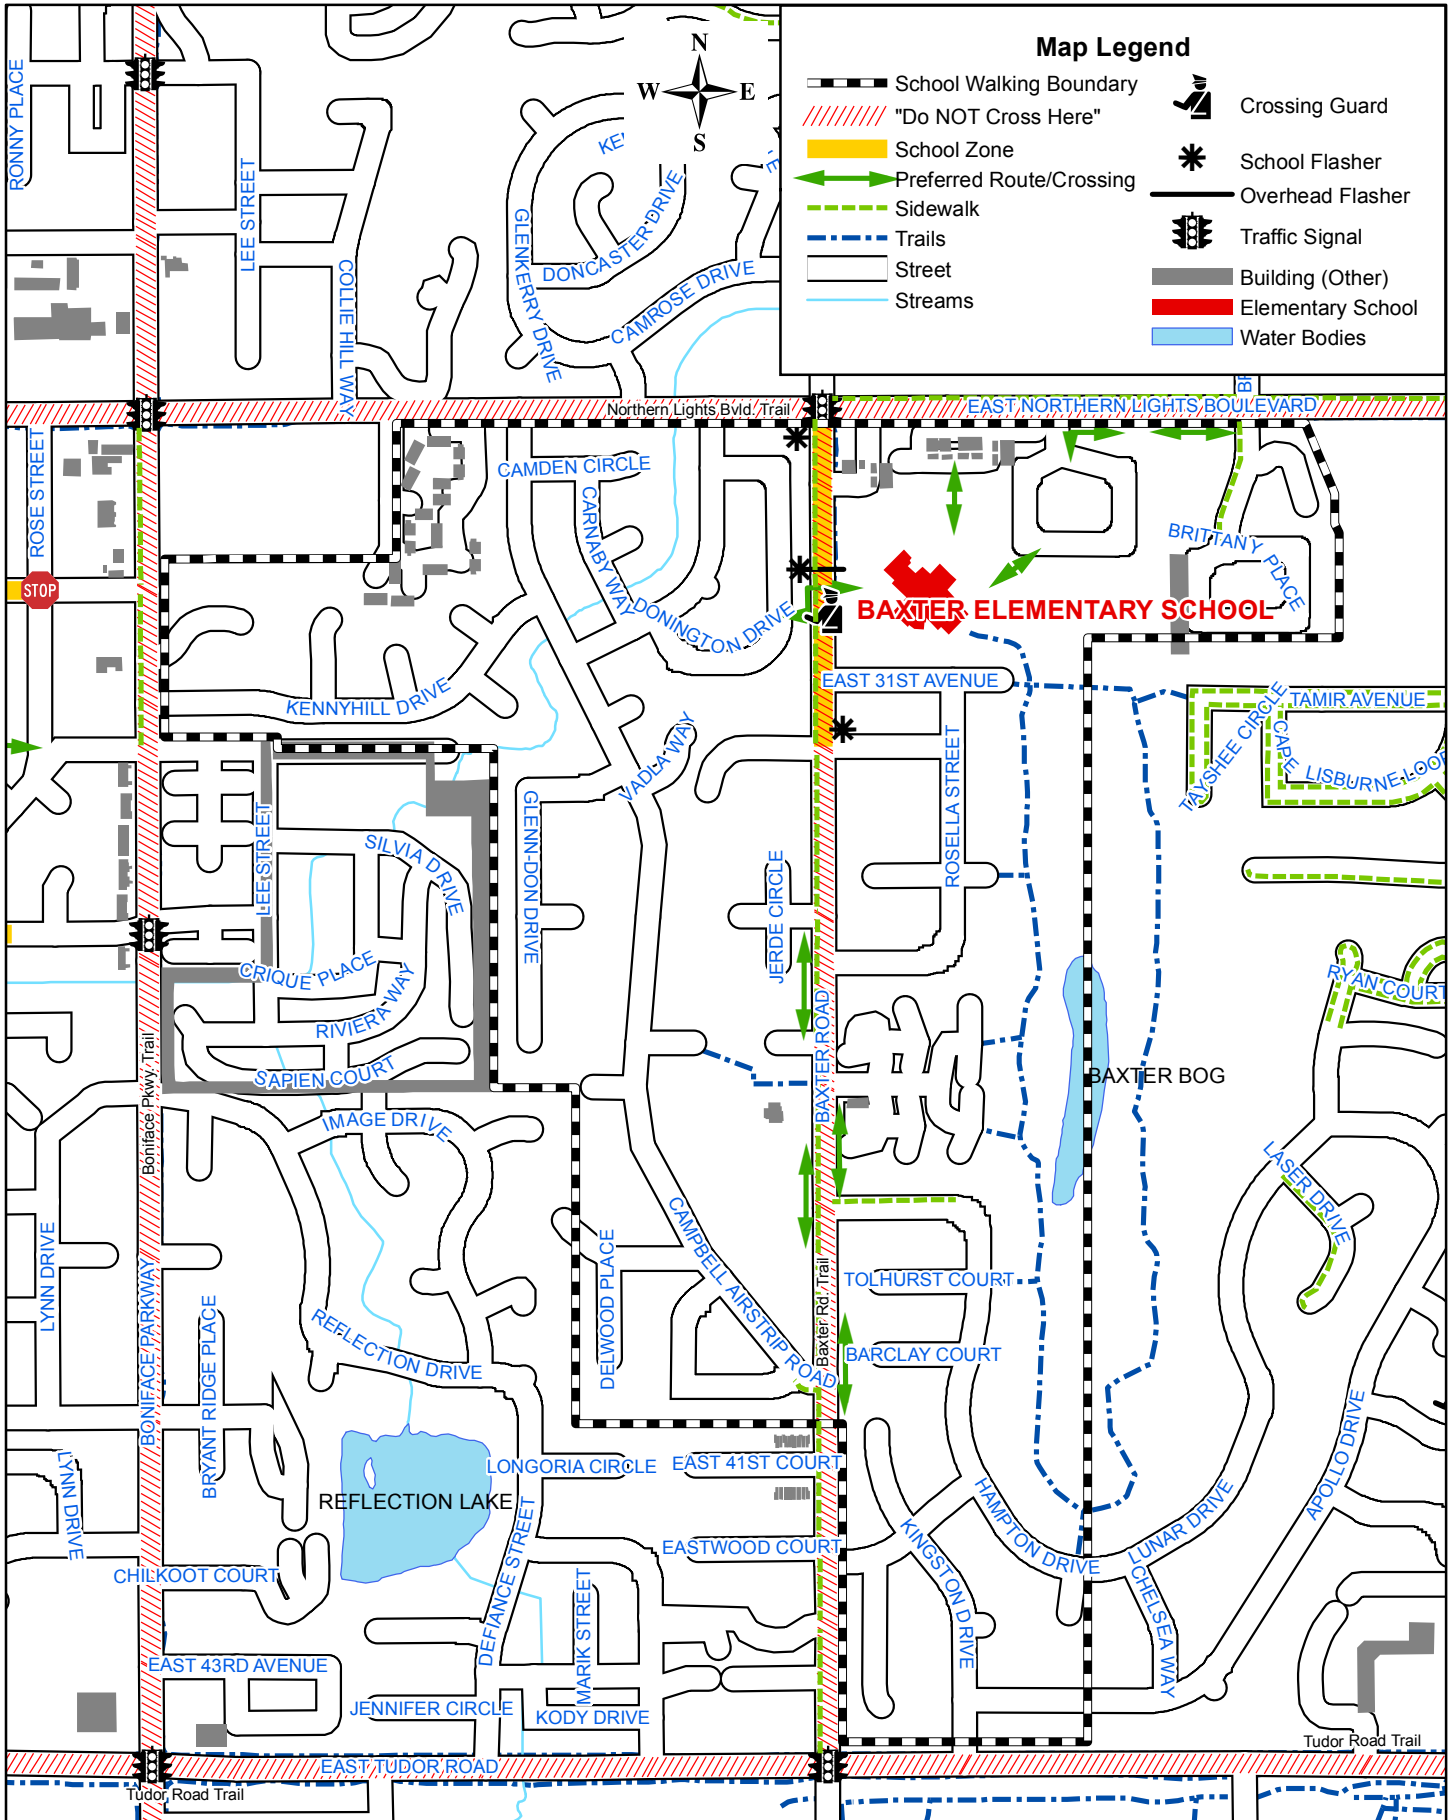

# Baxter Elementary

Map Legend			
	School Walking Boundary		Crossing Guard
	"Do NOT Cross Here"		School Flasher
	School Zone		Overhead Flasher
	Preferred Route/Crossing		Traffic Signal
	Sidewalk		Building (Other)
	Trails		Elementary School
	Street		Water Bodies
	Streams		