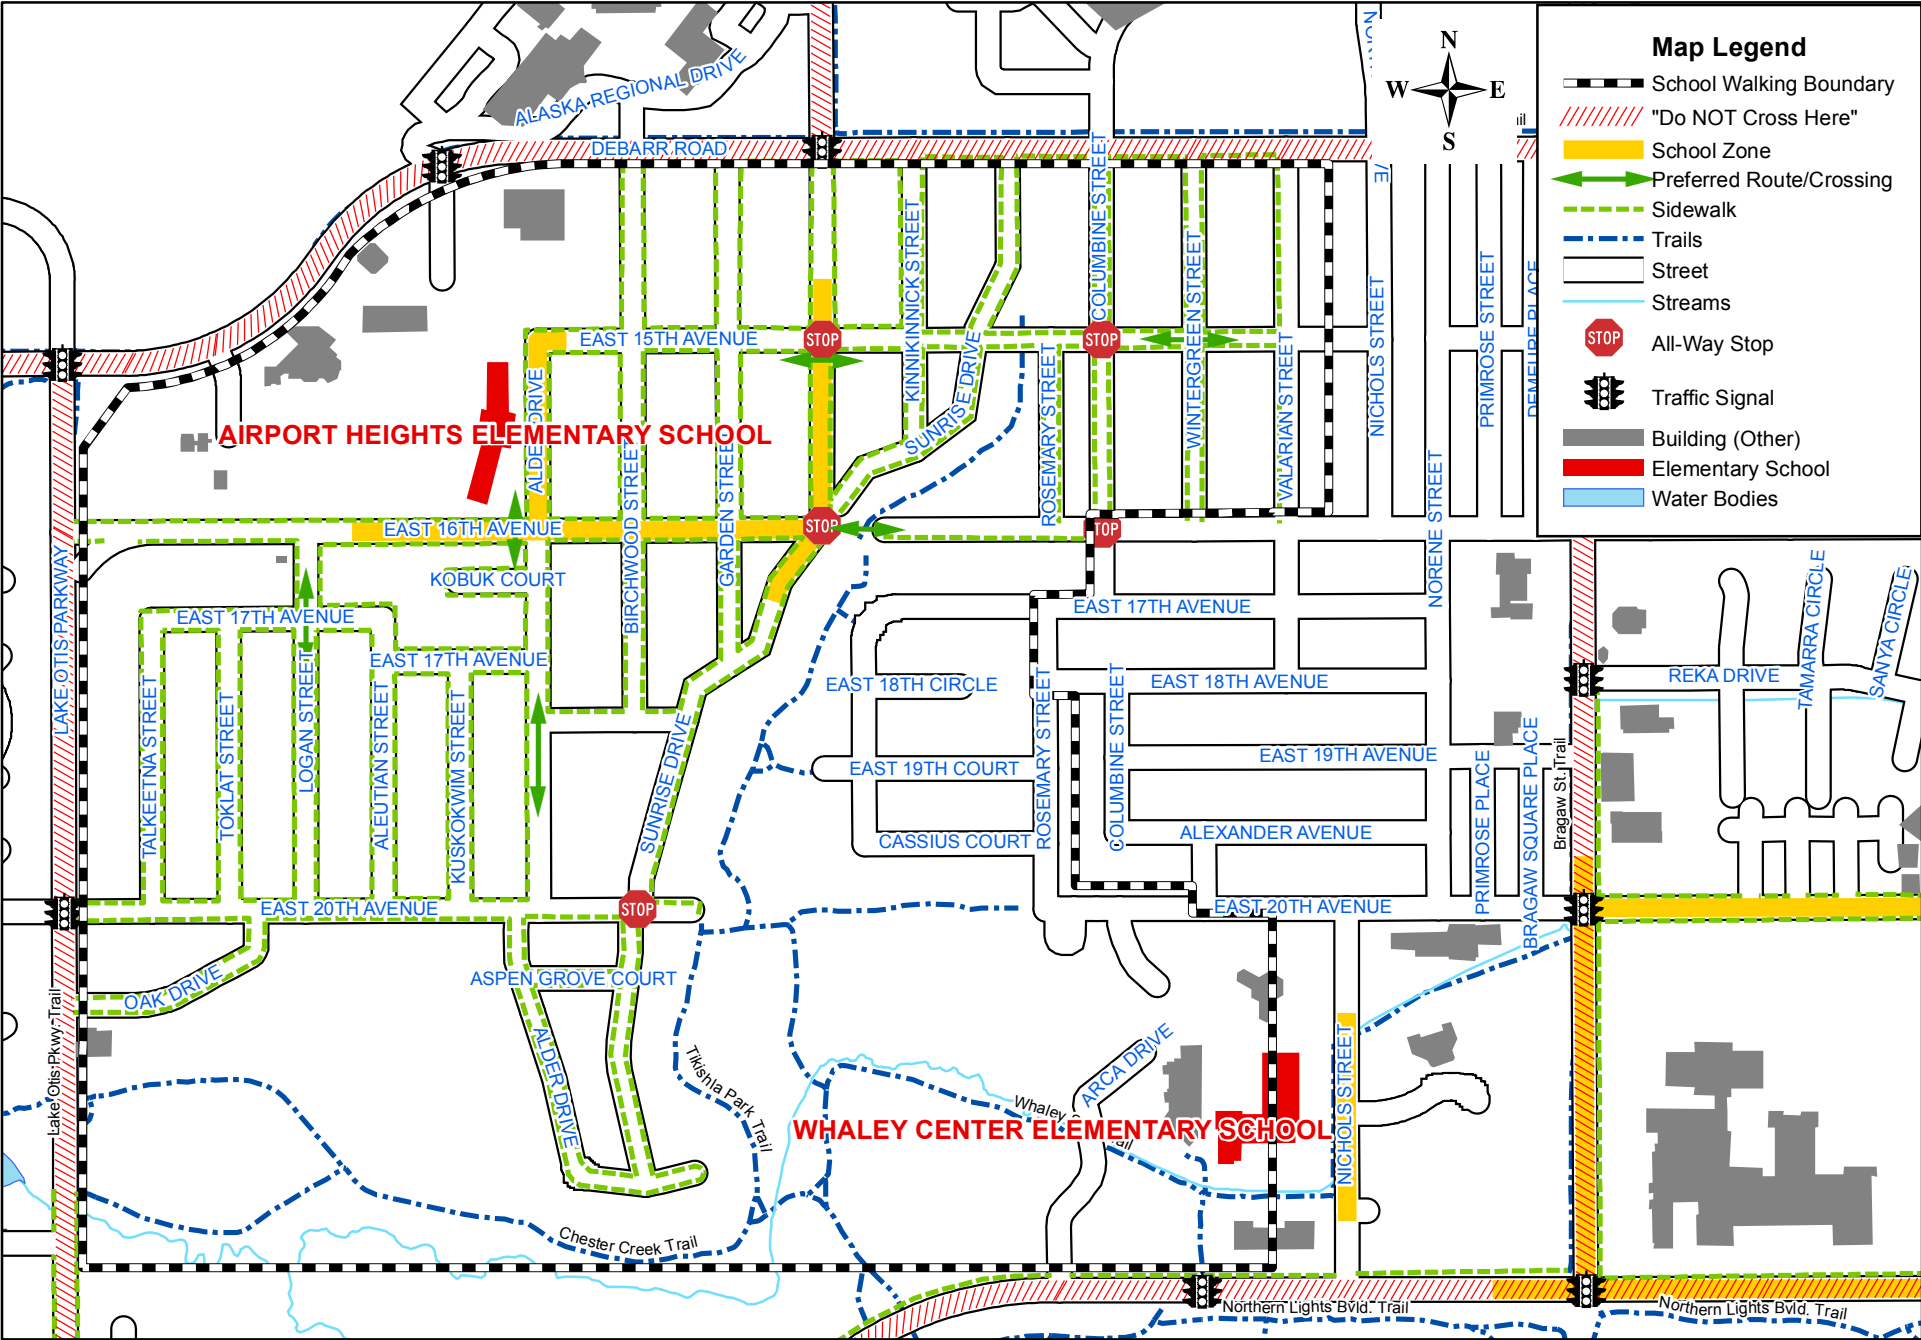

# Airport Heights Elementary

0 0.125 0.25 Miles

Visit [www.muni.org/departments/traffic/pages/saferoutestoschools.aspx](http://www.muni.org/departments/traffic/pages/saferoutestoschools.aspx) for updates  
Version as of August 2019