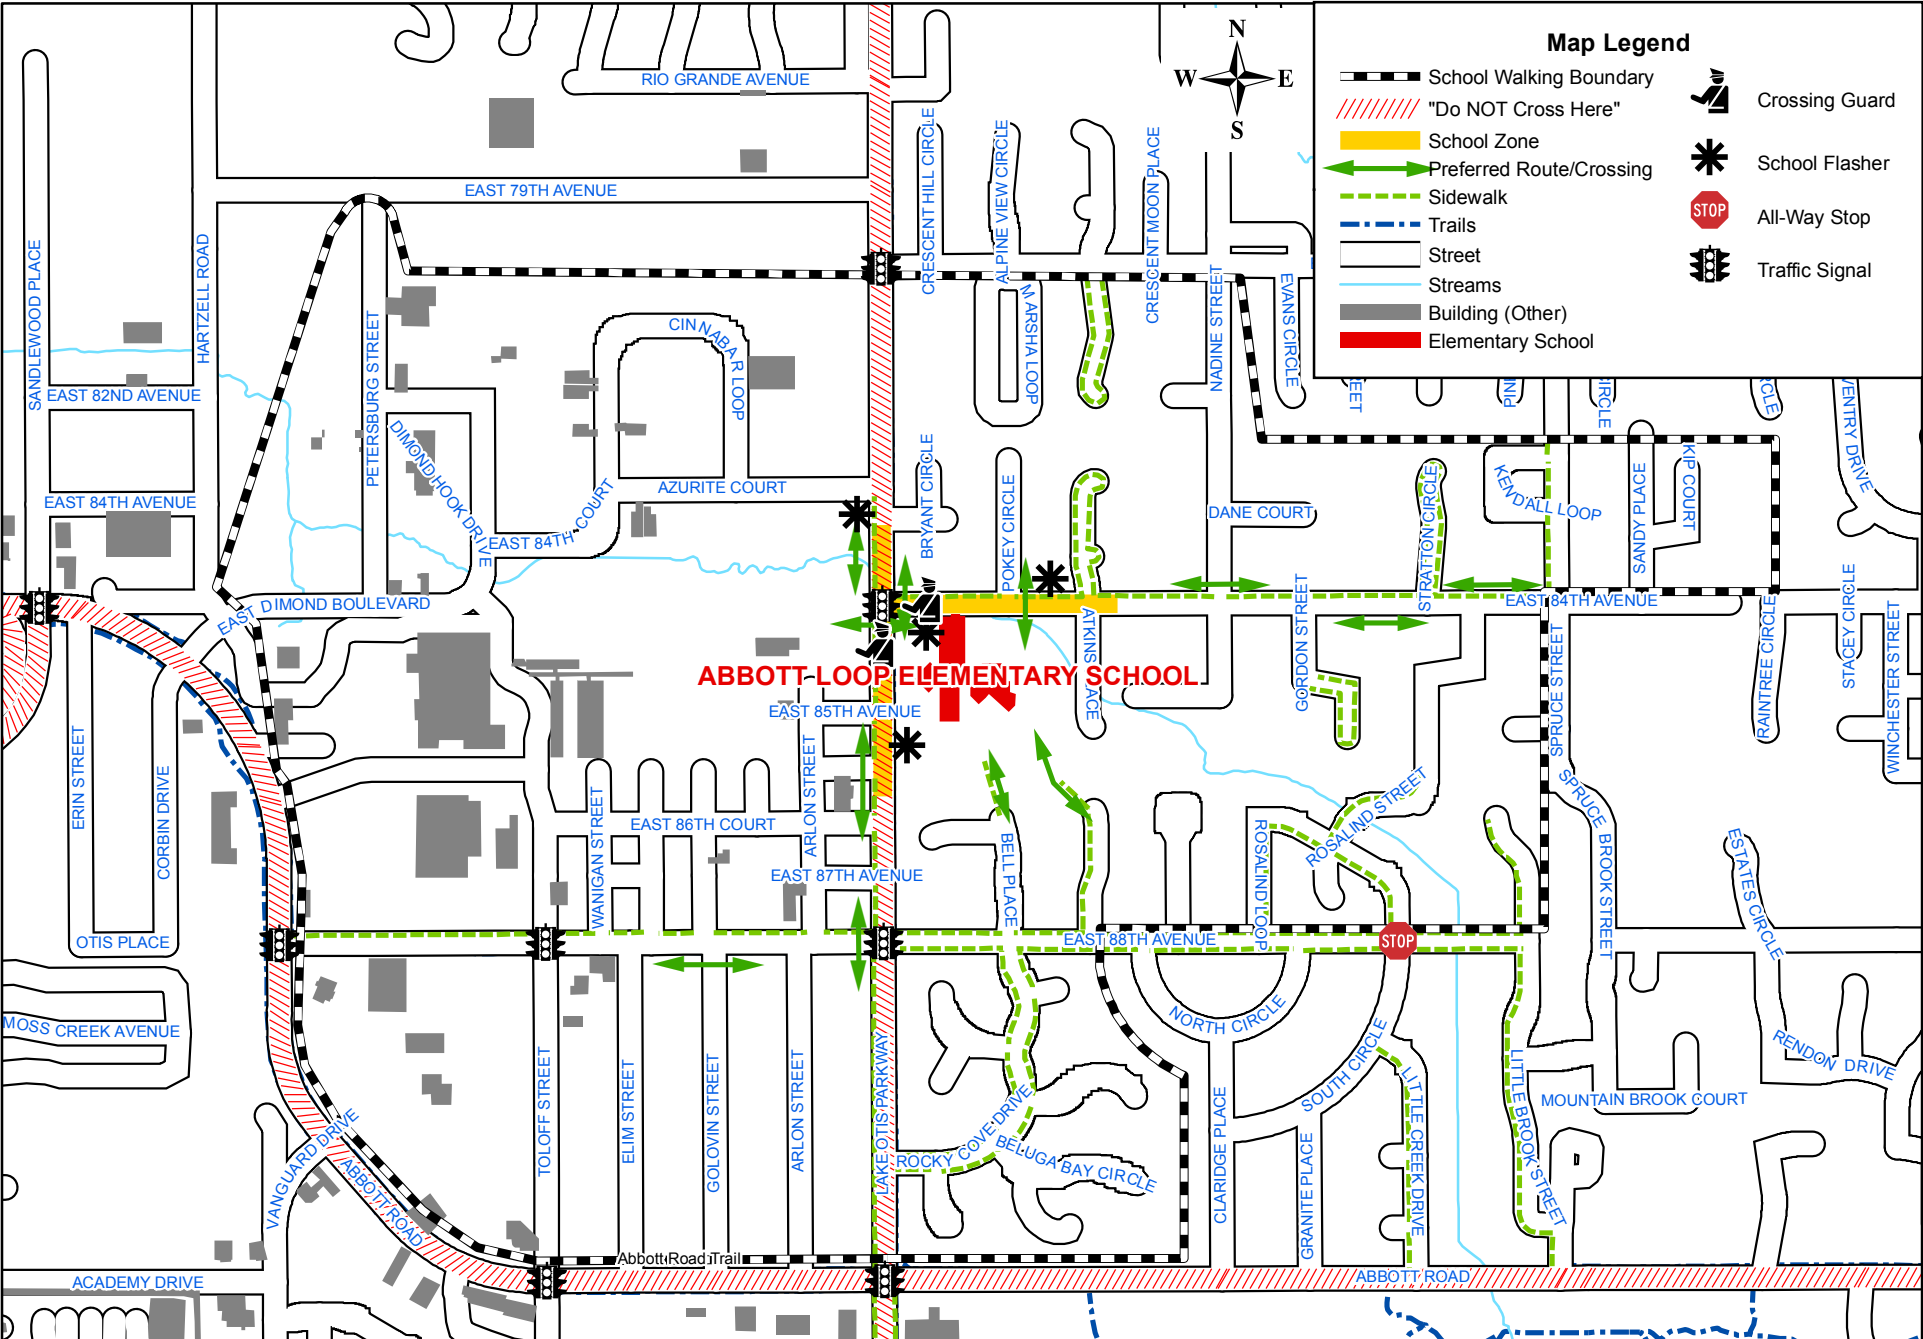

Abbott Loop Elementary

Map Legend

	School Walking Boundary		School Zone		Crossing Guard
	"Do NOT Cross Here"		Preferred Route/Crossing		School Flasher
	Sidewalk		All-Way Stop		Traffic Signal
	Trails				
	Street				
	Streams				
	Building (Other)				
	Elementary School				