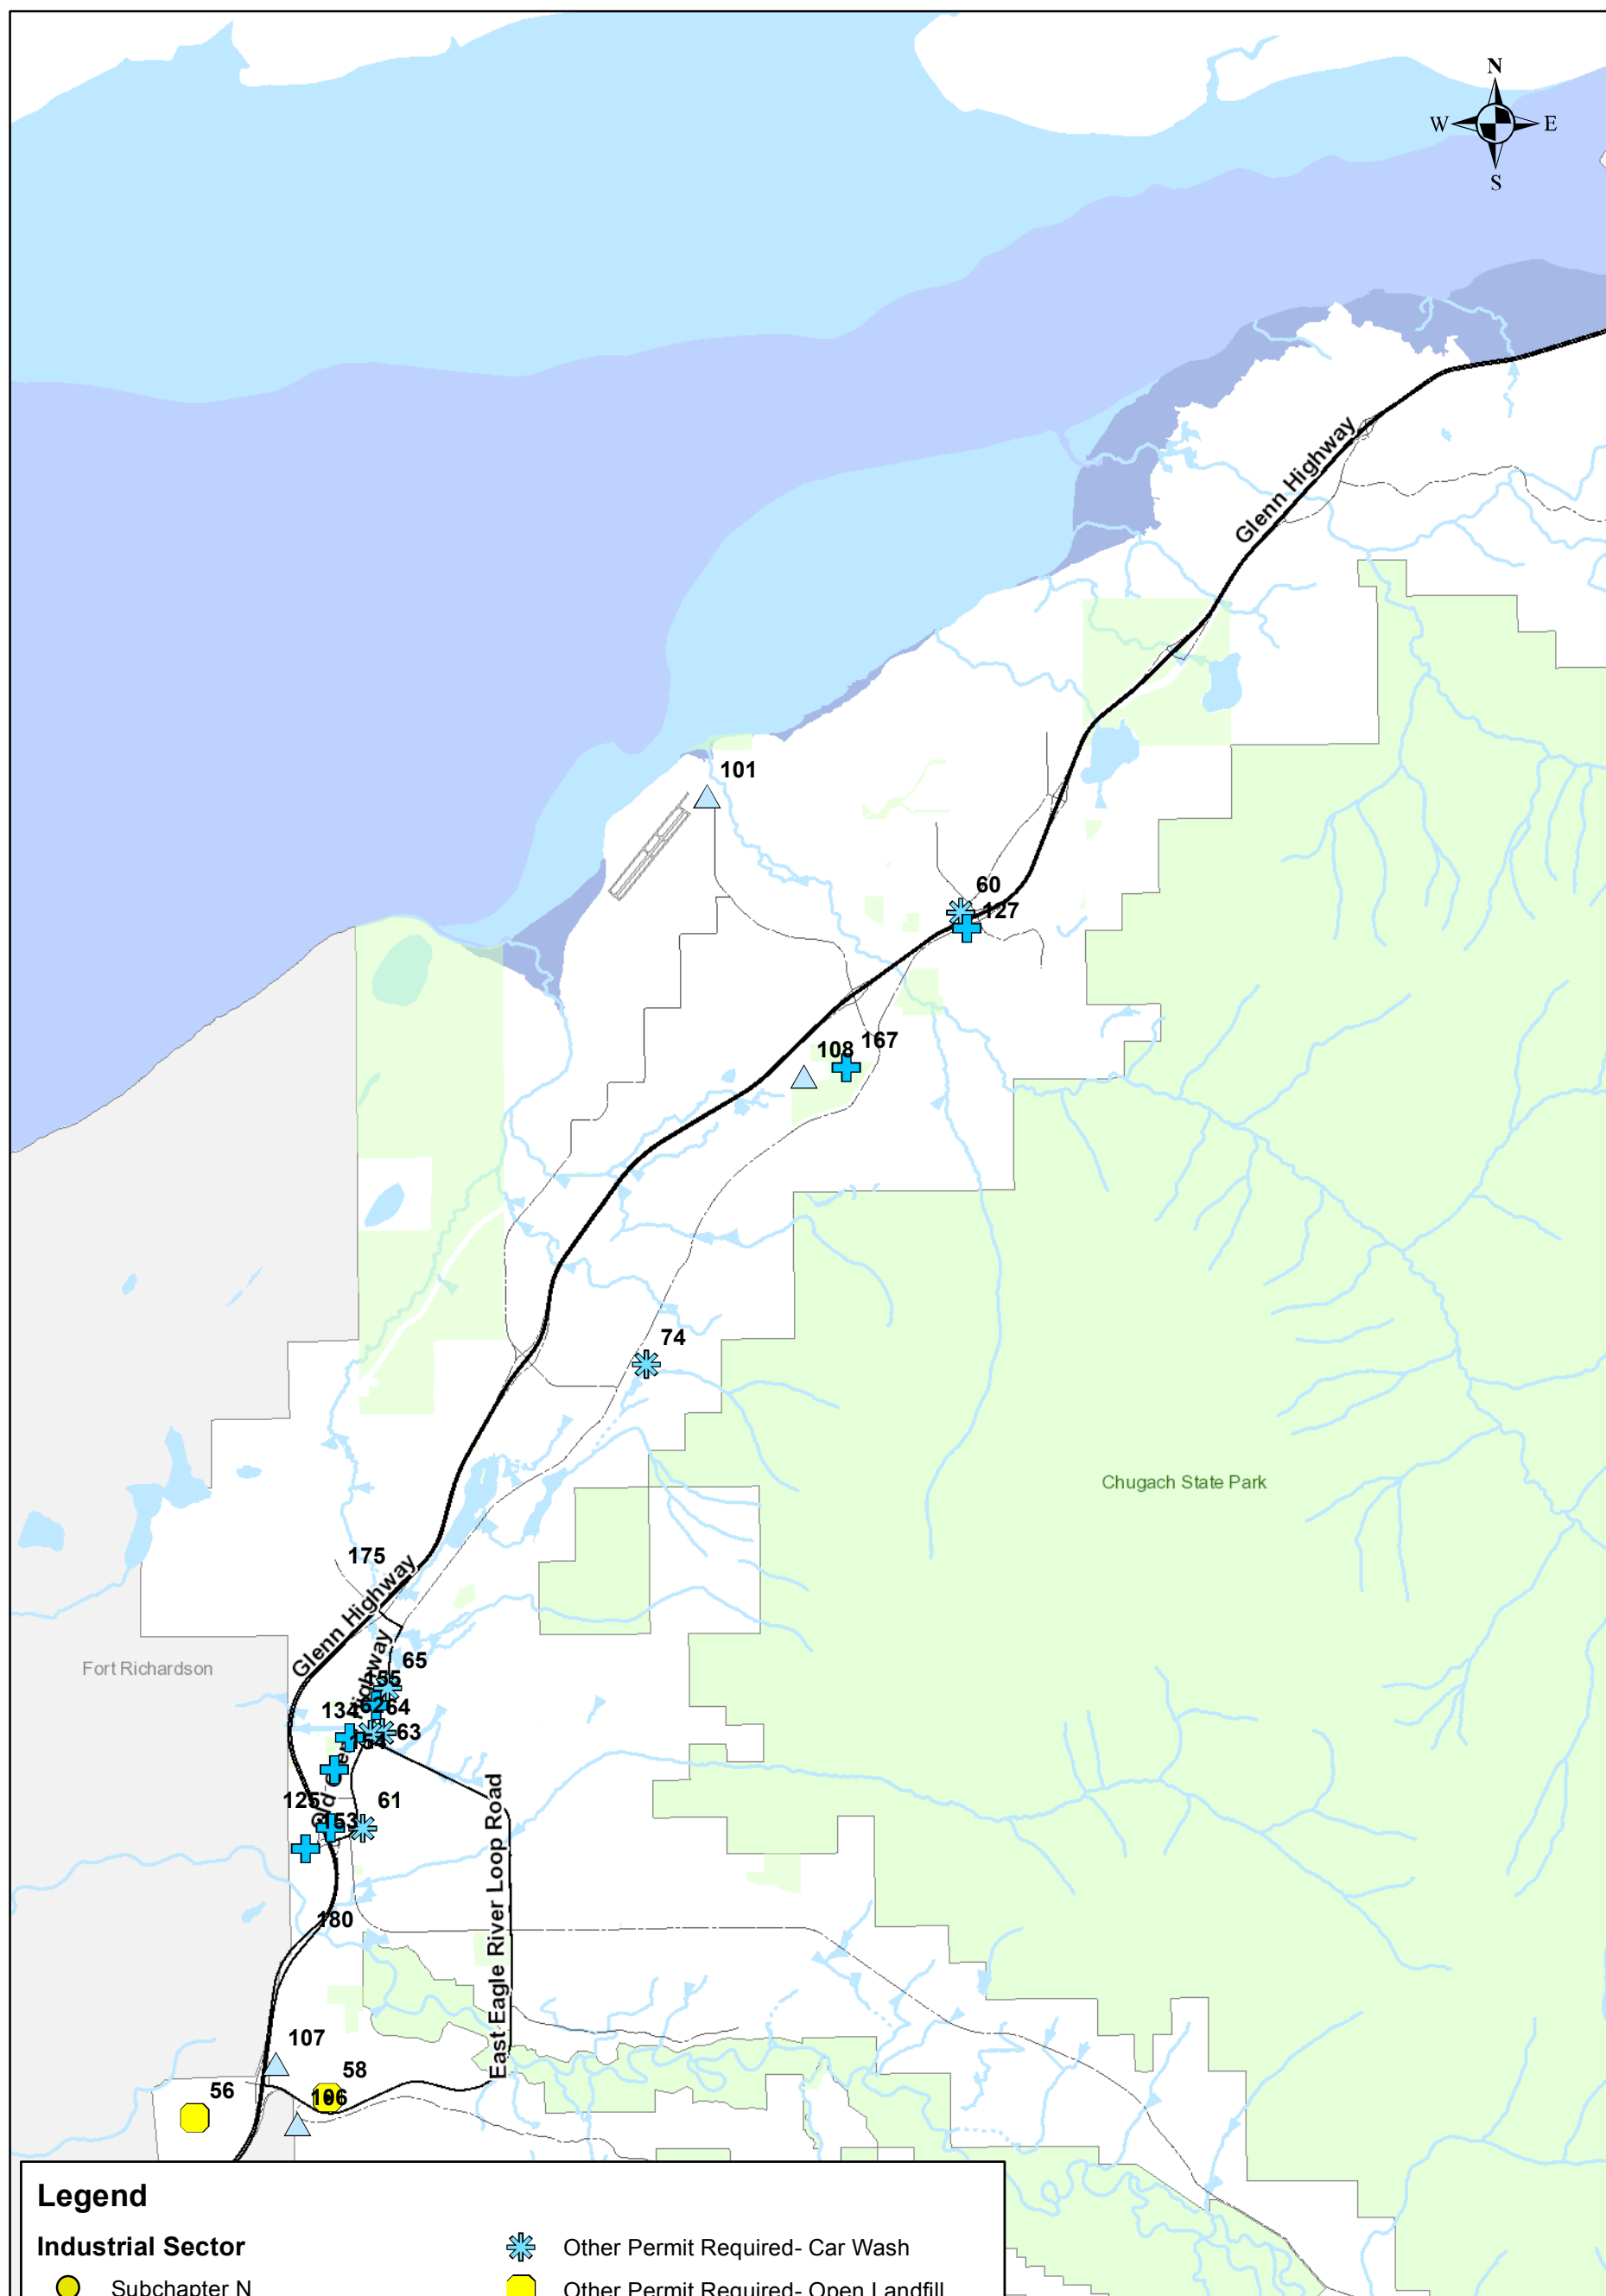

Industrial Facilities - Anchorage

Legend	
Industrial Sector	
● (Yellow)	Subchapter N
● (Blue)	Manufacturing
● (Red)	Mineral Industry
● (Grey)	Transportation Facility Maintenance
● (Yellow)	Recycling, Salvage Yards
● (Yellow)	Light Industry
✳ (Blue)	Other Permit Required- Car Wash
● (Yellow)	Other Permit Required- Open Landfill
● (Yellow)	Other Permit Required- Closed Landfill
✚ (Blue)	Other Permit Required- Animal Facilities
✚ (Green)	Other Permit Required- Dog Park
▲ (Blue)	Other Permit Required- Permittee-Owned
◆ (Blue)	Other Permit Required - Construction

Industrial Facilities - Chugiak/Eagle River

Legend

Industrial Sector		Other Permit Required- Car Wash
Subchapter N	Other Permit Required- Open Landfill	Other Permit Required- Closed Landfill
Manufacturing	Other Permit Required- Animal Facilities	Other Permit Required- Dog Park
Mineral Industry	Other Permit Required- Permittee-Owned	
Transportation Facility Maintenance		
Recycling, Salvage Yards		
Light Industry		