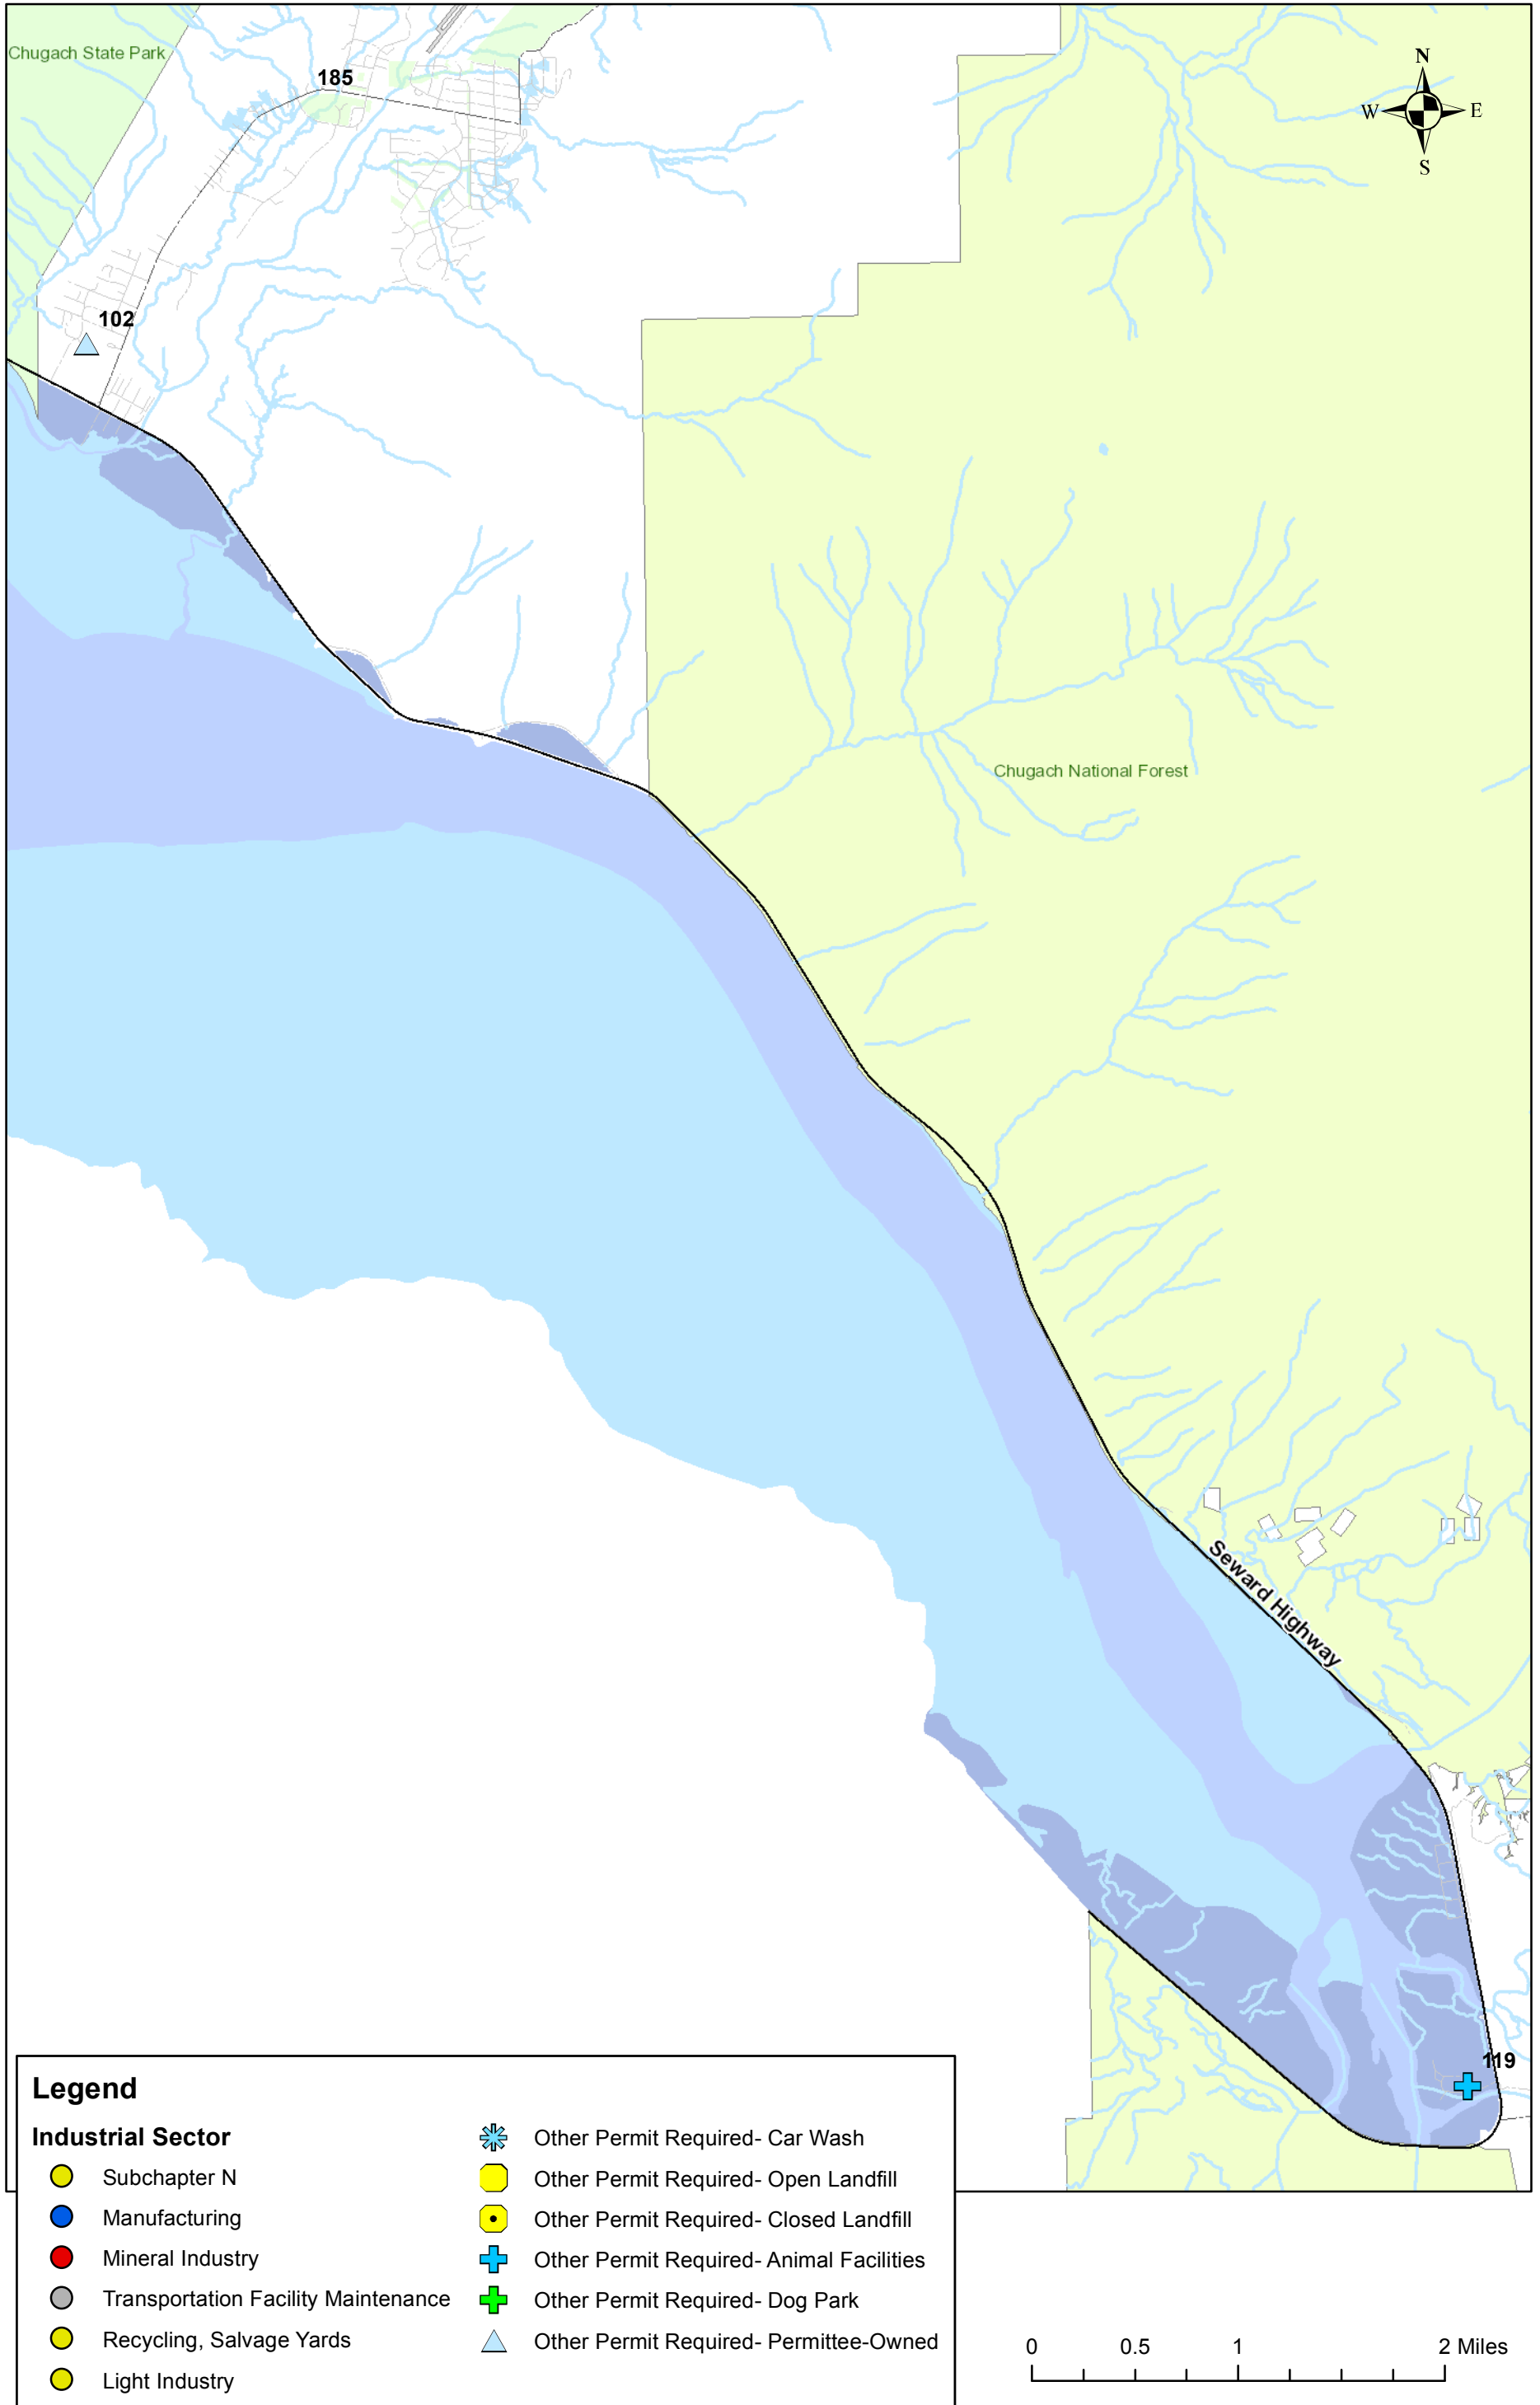

Industrial Facilities - Turnagin Arm

Facility Number	Facility Name	SIC Code	SIC Description	Regulated Sector	Watershed
1	Anchorage Operations Center_2	4522	Air Transportation	Transportation Facility Maintenance	Fish Creek
2	Northwest Auto Parts_1	5015	Motor Vehicle Parts, Used	Recycling, Salvage Yards	Chester Creek
3	Lang Street Facility	1442	Non-Metallic Minerals	Mineral Industry	Campbell Creek
4	Central Transfer Station	4212	Motor Freight and Warehousing	Transportation Facility Maintenance	Campbell Creek
5	Lynden Transport Anchorage Service Center	4212	Motor Freight and Warehousing	Transportation Facility Maintenance	Ship Creek
6	Alaska West Express Whitney Facility	4212	Motor Freight and Warehousing	Transportation Facility Maintenance	Ship Creek
7	QAP C Street Facility	2951	Asphalt Paving Materials	Subchapter N	Campbell Creek
8	Integrated Deicing Services LLC	2899	Airport Deicing	Subchapter N	Hood Creek
9	Northern Air Cargo ANC	4512	Air Transportation	Transportation Facility Maintenance	Fish Creek
10	Insulfoam	3086	Plastic Foam Products	Light Industry	Ship Creek
11	Anchorage DC	4213	Motor Freight and Warehousing	Transportation Facility Maintenance	Ship Creek
12	Anchorage Section and Yard ARRC	4011	Railroad	Transportation Facility Maintenance	Ship Creek
13	FHR Anchorage Terminal	5171	Petroleum Bulk Stations and Terminals	Transportation Facility Maintenance	Ship Creek
14	Pegasus Aviation Services, LLC	4581	Airport Terminal Services	Transportation Facility Maintenance	Fish Creek
15	Anchorage Sand & Gravel - Klatt Rd Facility	1442	Non-Metallic Minerals	Mineral Industry	Campbell Creek
16	Carlile Anchorage Facility	4212	Motor Freight and Warehousing	Transportation Facility Maintenance	Ship Creek
17	Ravn Anchorage	4512	Air Transportation	Transportation Facility Maintenance	Fish Creek
18	Delta Air Lines Inc	4512	Air Transportation	Transportation Facility Maintenance	Fish Creek
19	UPS - Anchorage Gateway Facility	4513	Air Courier	Transportation Facility Maintenance	Hood Creek
20	Alaska Airlines Anchorage Station	4512	Air Transportation	Transportation Facility Maintenance	Fish Creek
21	Alaska West Express Y1 Yard	4212	Air Transportation	Transportation Facility Maintenance	Ship Creek
22	North Star Terminal & Stevedore Company, LLC	4491	Marine Cargo Handling	Water Transportation	Ship Creek
23	Nabors 104th Yard	1381	Oil and Gas Extraction	Mineral Industry	Campbell Creek
24	Merrill Field Airport MOA	4581	Airport Terminal Services	Transportation Facility Maintenance	Chester Creek
25	Weaver Brothers Incorporated- Anchorage Terminal	4212	Local Trucking	Transportation Facility Maintenance	Ship Creek
26	Weaver Bros Inc Truck Wash	7542	Car Wash	Other Permit Required- Car Wash	Ship Creek
27	Ted Stevens Anchorage International Airport	4512	Air Transportation	Transportation Facility Maintenance	Fish Creek
28	WestRock CP LLC	5093	Scrap and Waste Material	Recycling, Salvage Yards	Campbell Creek
29	FEDEX EXPRESS ANCR	4513	Air Courier	Transportation Facility Maintenance	Hood Creek
30	Alaska Waste Anchorage	4212	Motor Freight and Warehousing	Transportation Facility Maintenance	Campbell Creek
31	Nabors 79th Yard	1381	Oil and Gas Extraction	Mineral Industry	Campbell Creek
32	Anchorage Fueling and Service Company Operations and Mainten	4581	Airport Terminal Services	Transportation Facility Maintenance	Hood Creek
33	Anchorage Fueling and Service Company Airport Fuel Facility	4581	Airport Terminal Services	Transportation Facility Maintenance	Campbell Creek
34	Baker Hughes Anchorage Joint Facility	1389	Oil and Gas Field Services	Mineral Industry	Campbell Creek
35	Everts Air Cargo	4512	Air Transportation	Transportation Facility Maintenance	Hood Creek
36	Alaska Garden and Pet Supply Inc	2875	Fertilizers	Light Industry	Ship Creek
37	Emulsion Products Viking Facility	2951	Petroleum and Coal Products	Mineral Industry	Ship Creek
38	Alaska Scrap and Recycling, LLC	5093	Scrap and Waste Material	Recycling, Salvage Yards	Ship Creek
39	Swissport USA Inc	4581	Airport Terminal Services	Transportation Facility Maintenance	Ship Creek
40	FedEx Express - ANC_Empire Airlines	4513	Air Courier	Transportation Facility Maintenance	Hood Creek
41	Delta Western Methanol Terminal	4226	Motor Freight and Warehousing	Transportation Facility Maintenance	Ship Creek
42	Lynden South Airpark	4512	Air Transportation	Transportation Facility Maintenance	Campbell Creek
44	PenAir Hangar and L1 Gate Ramp at ANC Intl Airport	4512	Air Transportation	Transportation Facility Maintenance	Hood Creek
45	F&E Ground Services - ANC	4581	Airport Terminal Services	Transportation Facility Maintenance	Hood Creek
46	D & S Concrete Inc	3273	Ready-Mixed Concrete	Mineral Industry	Campbell Creek
47	King Street Fabrication Facility	3441	Fabricated Structural Metal	Manufacturing	Campbell Creek
48	Signature Flight Support Corp	4581	Airport Terminal Services	Transportation Facility Maintenance	Campbell Creek
49	Anchorage Fueling and Service Company Off-Airport Fuel Facil	5171	Petroleum Bulk Stations and Terminals	Transportation Facility Maintenance	Ship Creek
50	North Park Fuels	4581	Airport Terminal Services	Transportation Facility Maintenance	Hood Creek