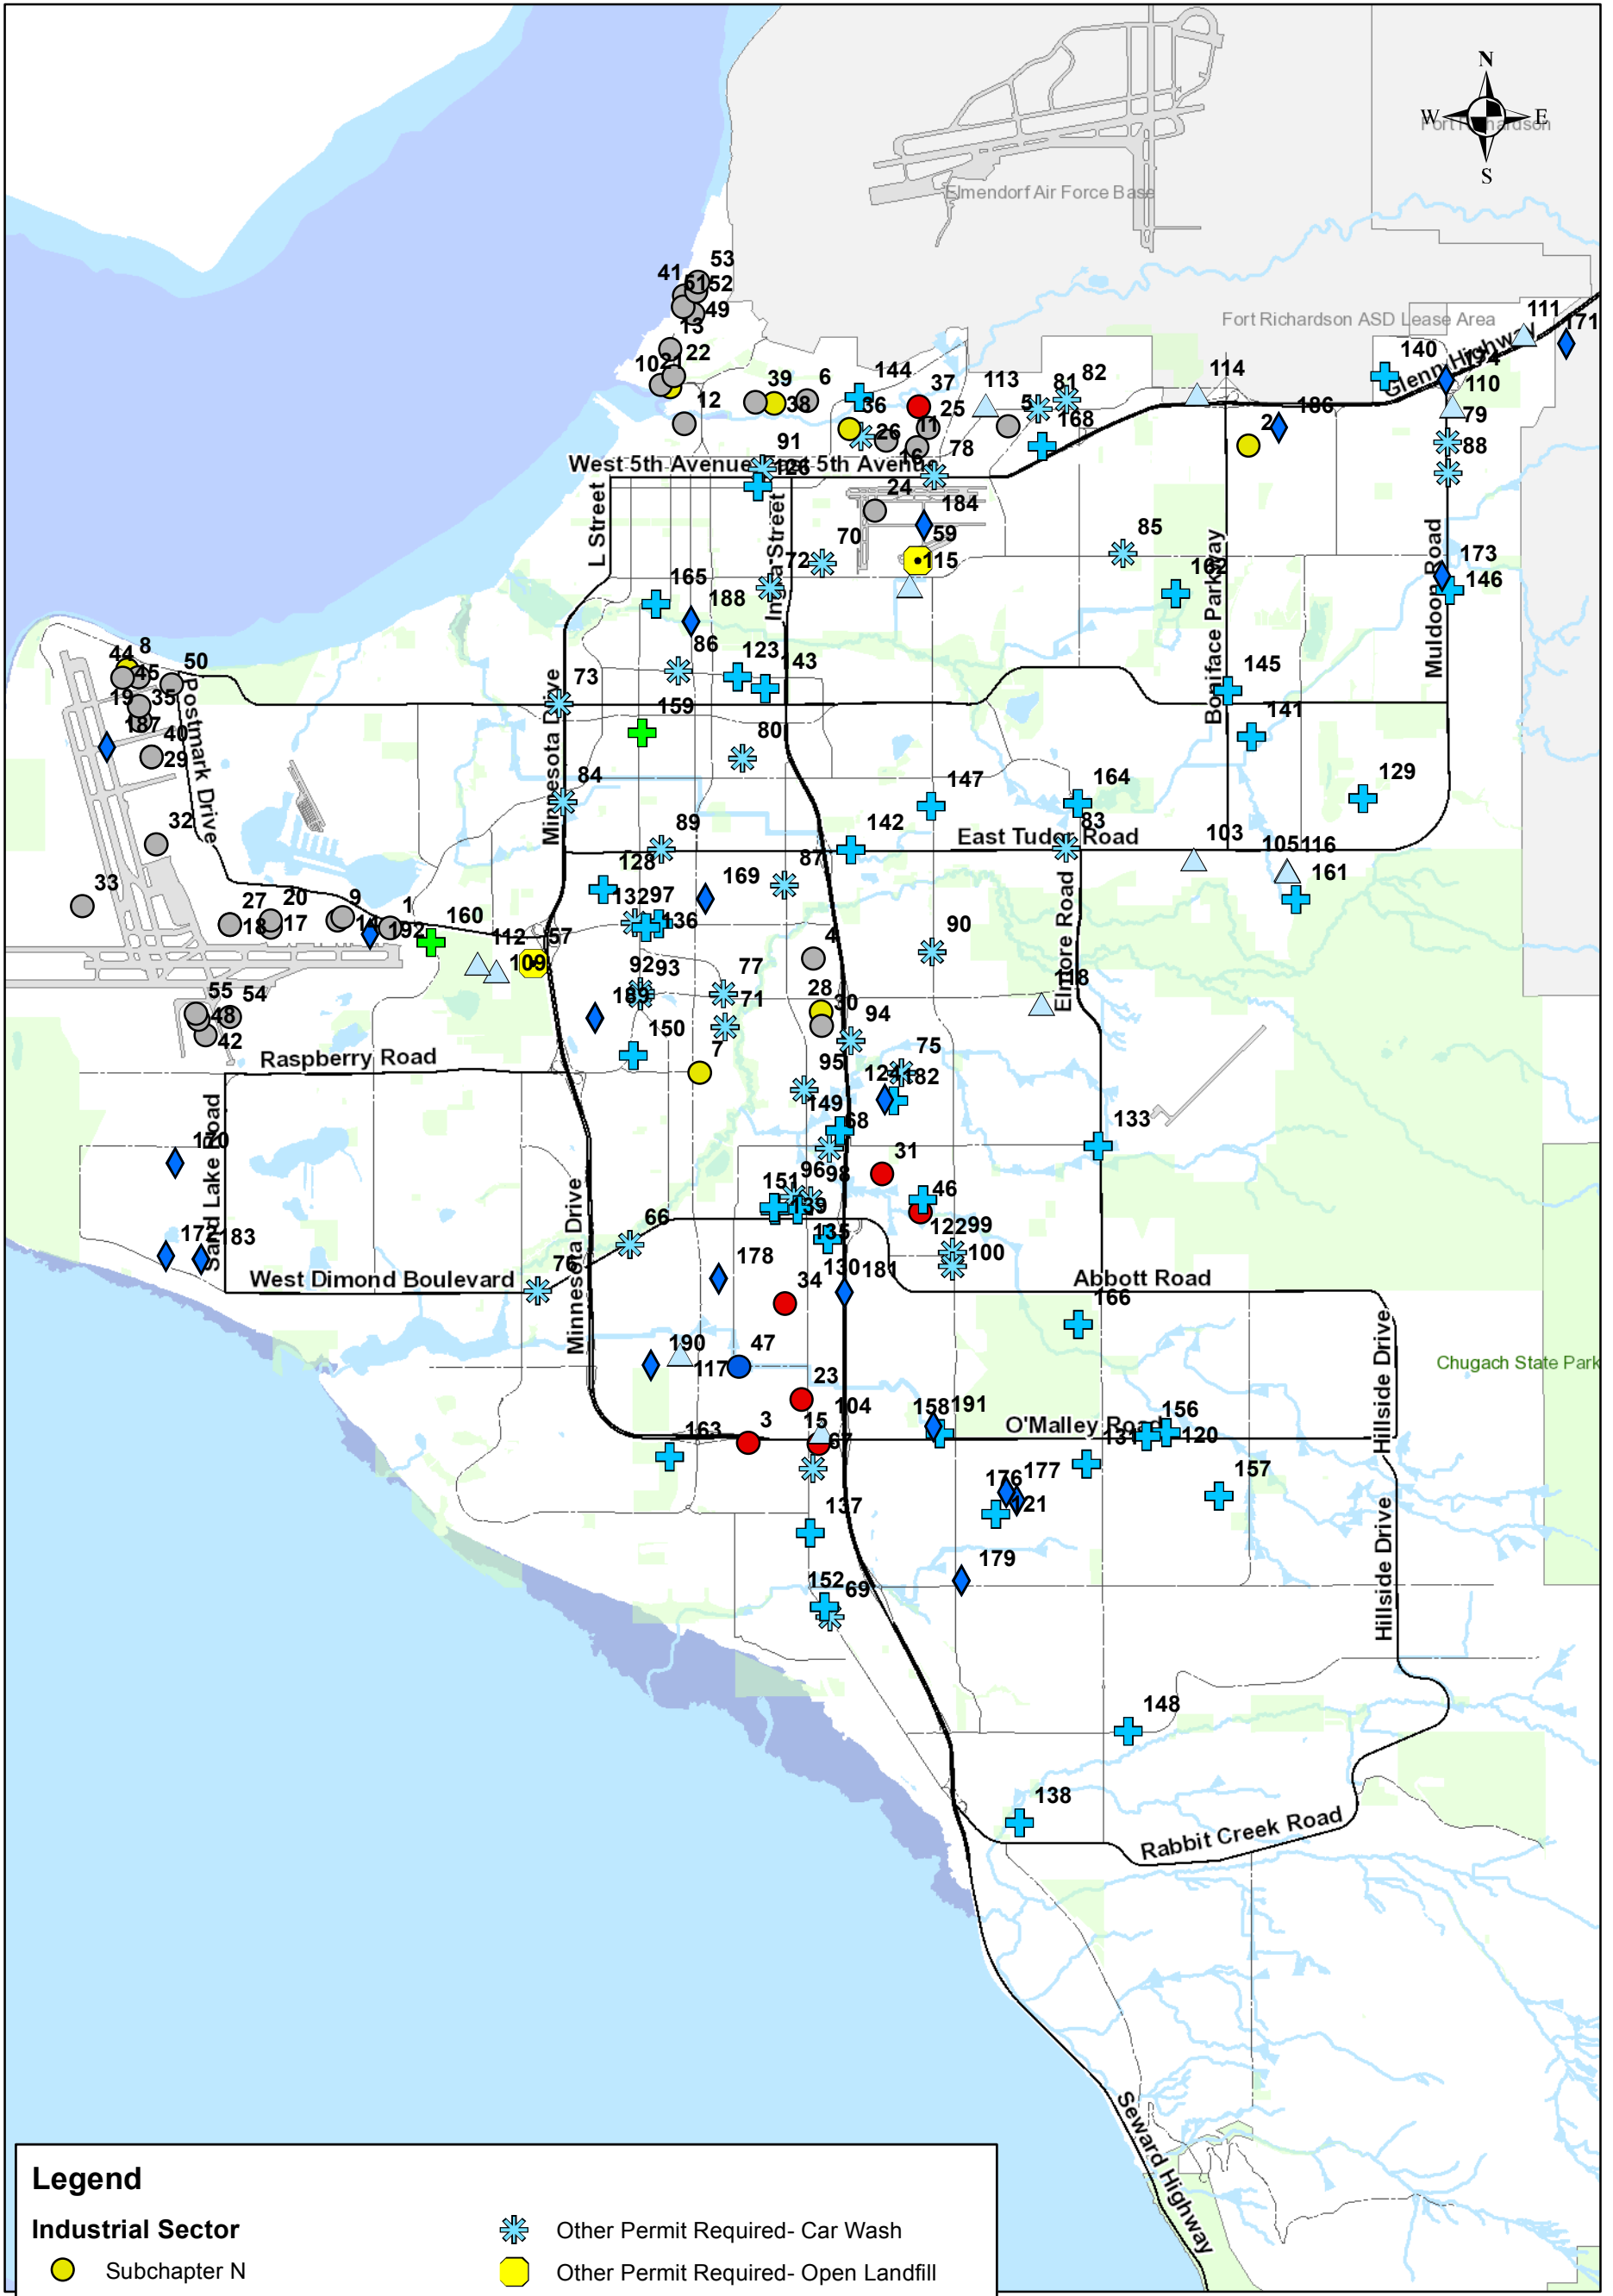

Industrial Facilities - Anchorage

Legend	
Industrial Sector	
● (Yellow)	Subchapter N
● (Blue)	Manufacturing
● (Red)	Mineral Industry
● (Grey)	Transportation Facility Maintenance
● (Yellow)	Recycling, Salvage Yards
● (Yellow)	Light Industry
✳ (Blue)	Other Permit Required- Car Wash
● (Yellow)	Other Permit Required- Open Landfill
● (Yellow)	Other Permit Required- Closed Landfill
✚ (Blue)	Other Permit Required- Animal Facilities
✚ (Green)	Other Permit Required- Dog Park
▲ (Blue)	Other Permit Required- Permittee-Owned
◆ (Blue)	Other Permit Required - Construction

Industrial Facilities - Chugiak/Eagle River

Legend

Industrial Sector		Other Permit Required- Car Wash
Subchapter N	Other Permit Required- Open Landfill	Other Permit Required- Closed Landfill
Manufacturing	Other Permit Required- Animal Facilities	Other Permit Required- Dog Park
Mineral Industry	Other Permit Required- Permittee-Owned	
Transportation Facility Maintenance		
Recycling, Salvage Yards		
Light Industry		