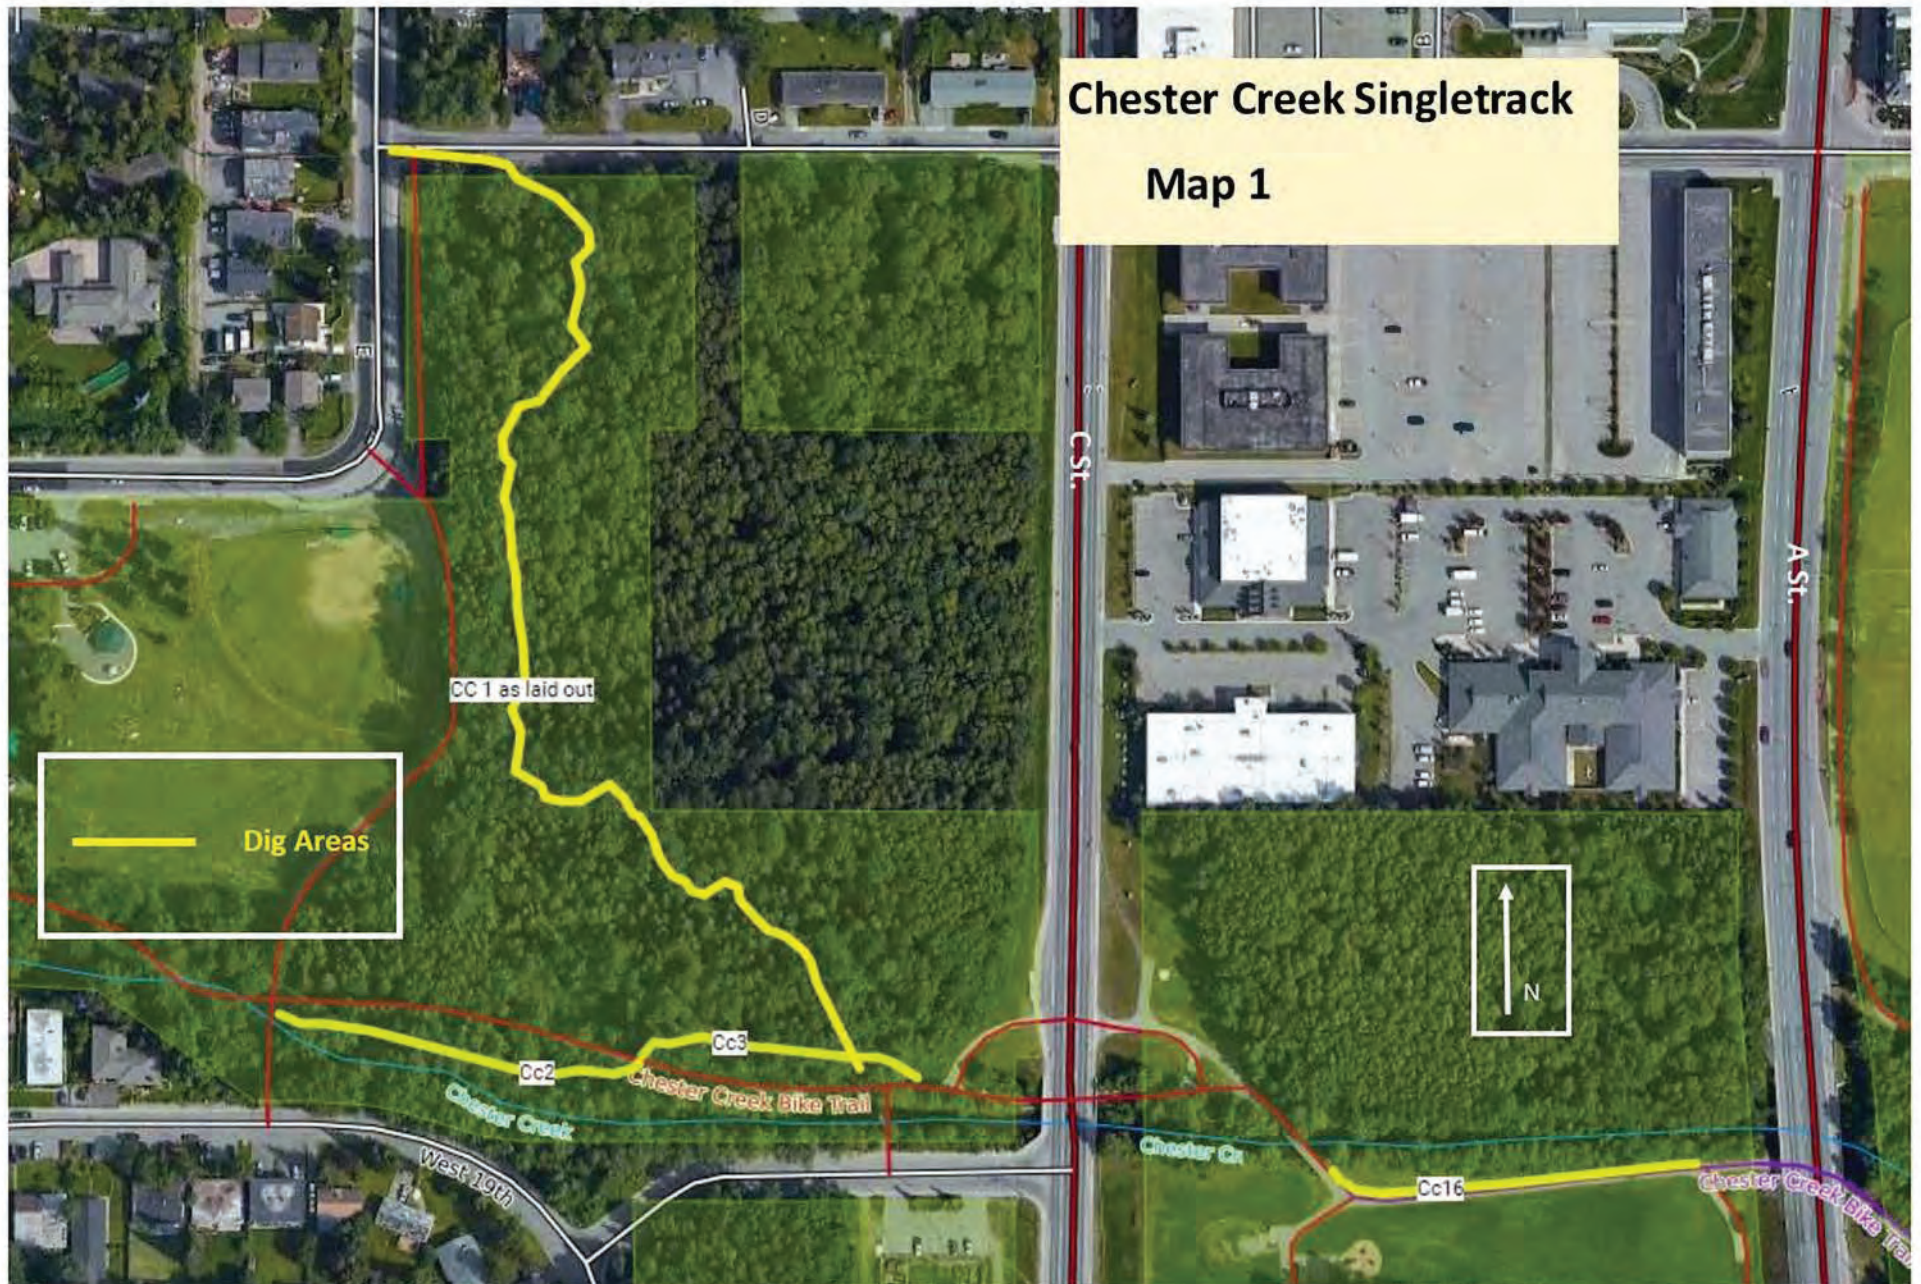

# 2019 Phase 1 Chester Creek Singletrack Trail Project

This map is a concept drawing of approximate construction locations, exact location of trail will be determined during construction.

Project Website: <http://www.muni.org/Departments/parks/PAGES/CHESTERCREEKSINGLETRACK.ASPX>

# Chester Creek Singletrack

## Map 2

# Chester Creek Singletrack Map 4

Drainage Repairs, limited improvements.

 Dig Areas