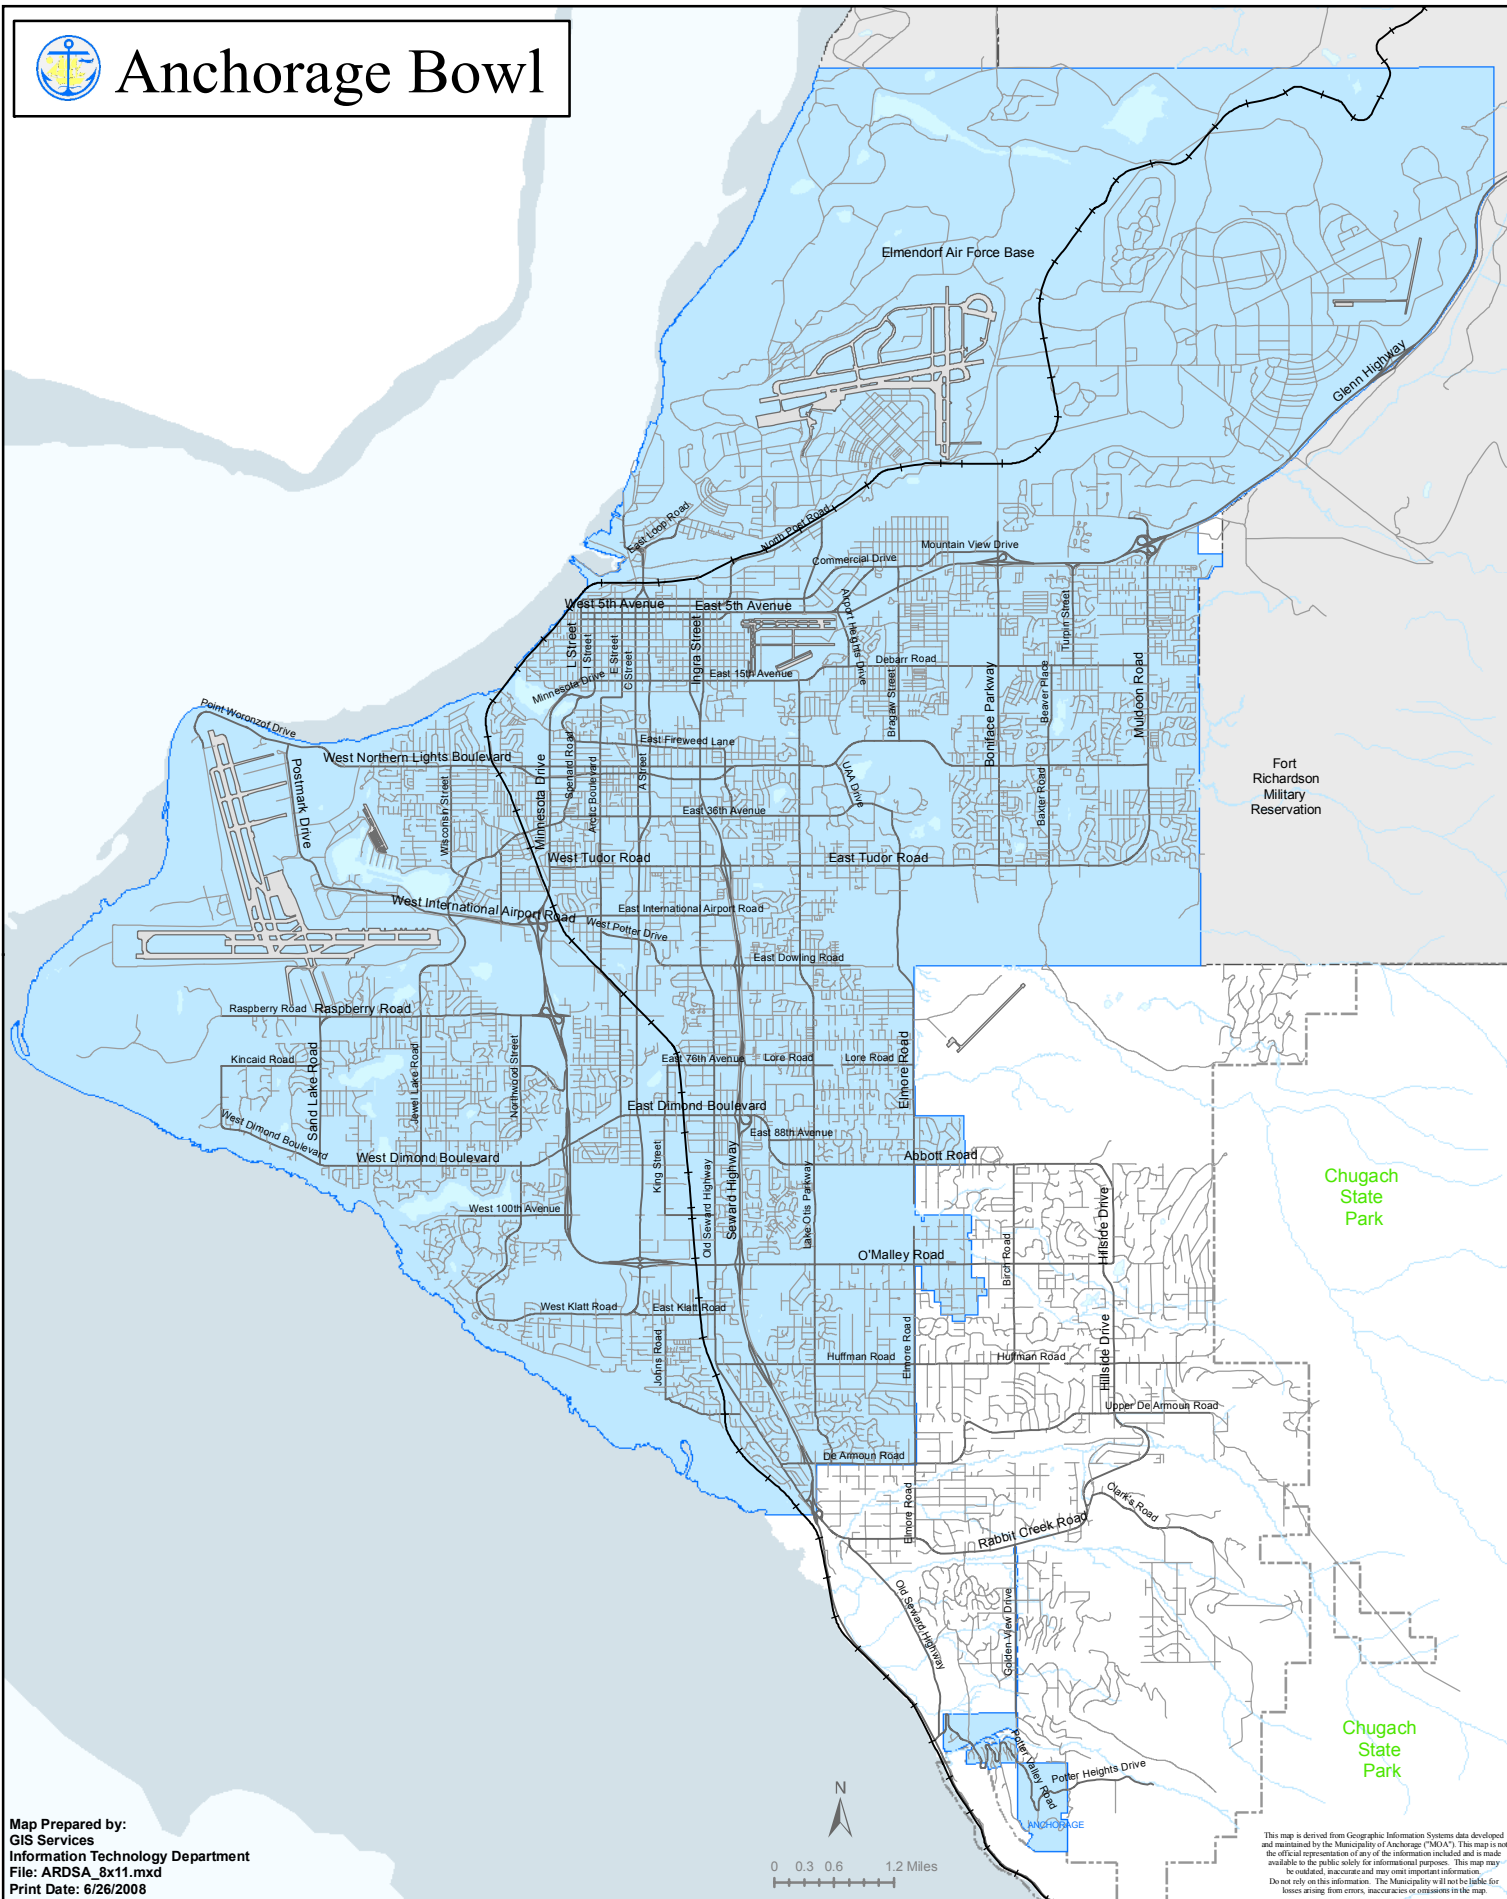

Anchorage Bowl

Map Prepared by:
GIS Services
Information Technology Department
File: ARDSA_8x11.mxd
Print Date: 6/26/2008

Anchorage Roads and Drainage Service Area