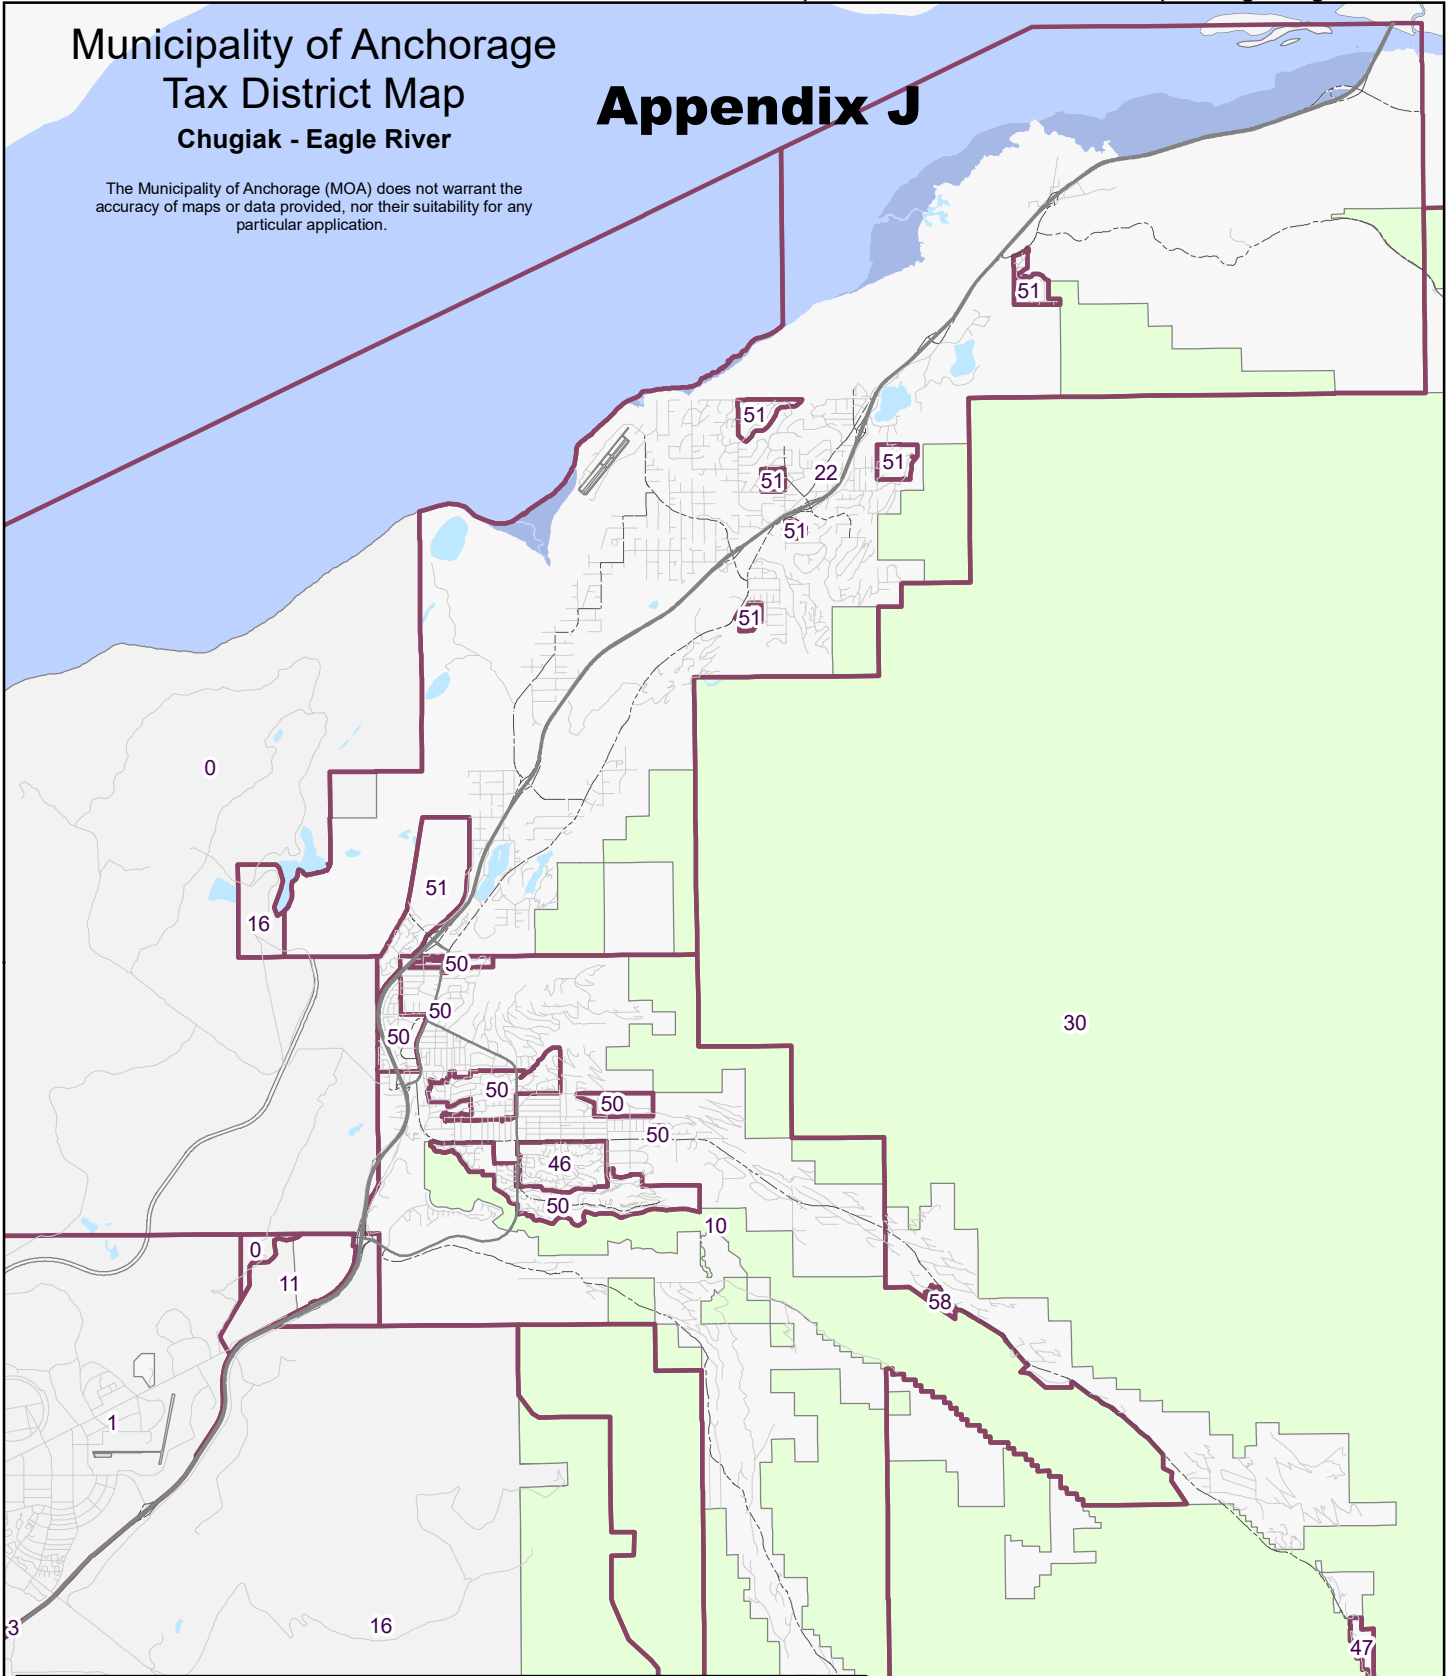

Municipality of Anchorage  
 Tax District Map  
 Chugiak - Eagle River

**Appendix J**

The Municipality of Anchorage (MOA) does not warrant the accuracy of maps or data provided, nor their suitability for any particular application.

**Tax Districts**

- |                                       |  |
|---------------------------------------|--|
| 0, Muni/Outside Bowl w/ ERPRSA/Police | 22, Chugiak Fire Service Area                    |
| 1, City/Anchorage                     | 30, Eagle River Valley Rural Road SA             |
| 2, Hillside                           | 46, Eaglewood Contributing Road SA               |
| 3, Spenard                            | 47, Gateway Contributing Road SA                 |
| 10, Eagle River                       | 50, Eagle River Street Lights SA w/ Anch Fire    |
| 11, Municipal Landfill                | 51, Eagle River Street Lights SA w/ Chugiak Fire |
| 16, Muni/Outside Bowl with Police     | 58, Eagle River Street Lights SA without Fire    |

Prepared by:  
 Geographic Data and Information Center  
 September 2022

\*Not to scale