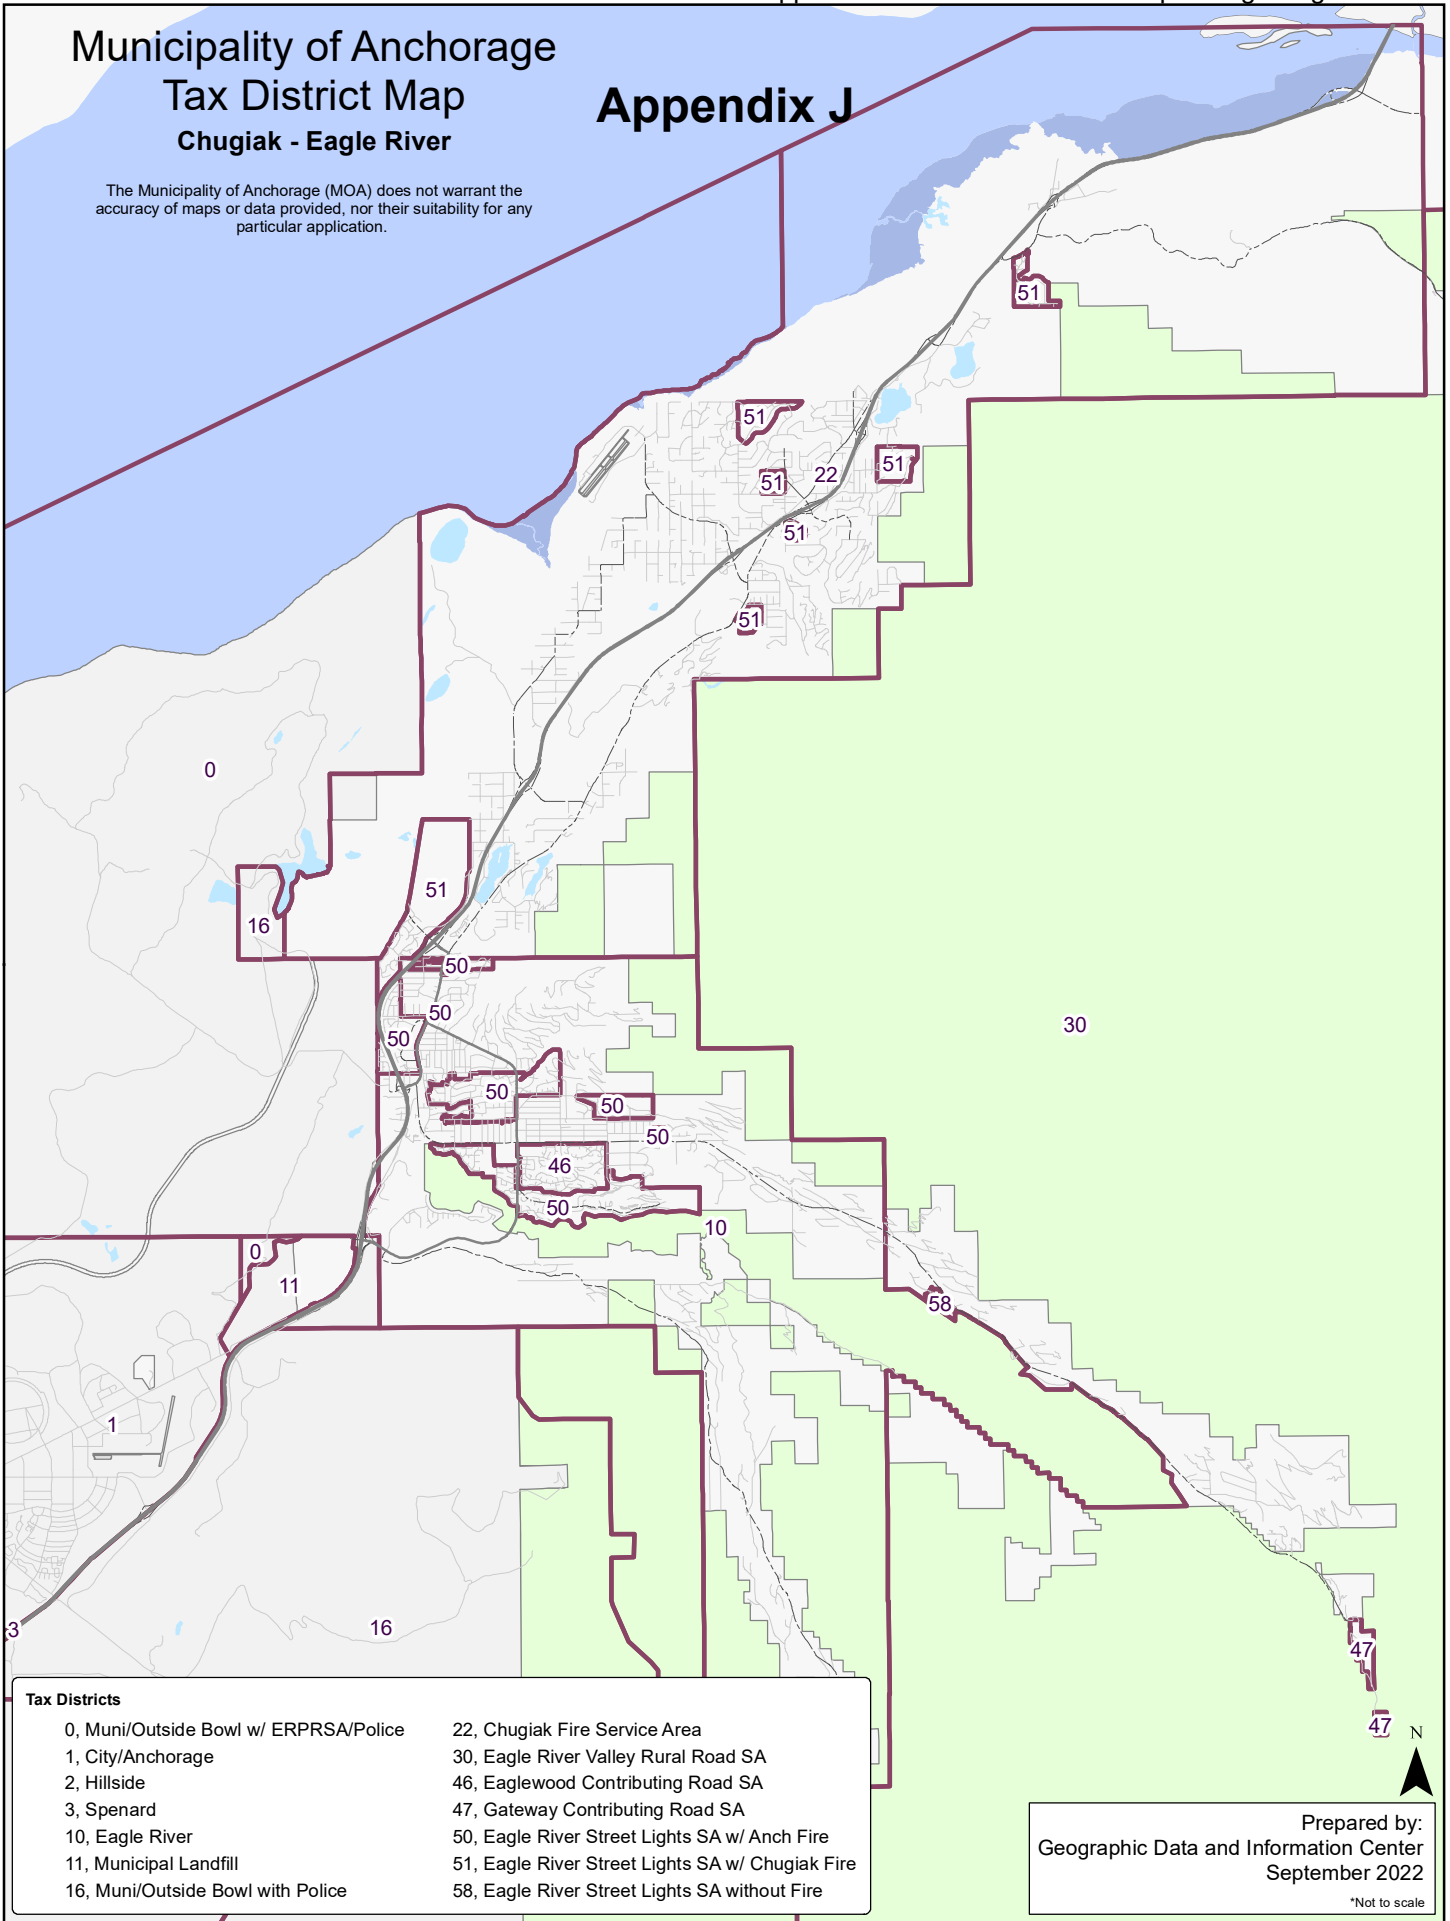

Municipality of Anchorage Tax District Map Chugiak - Eagle River

Appendix J

The Municipality of Anchorage (MOA) does not warrant the accuracy of maps or data provided, nor their suitability for any particular application.

Tax Districts

- | | |
|---------------------------------------|--|
| 0, Muni/Outside Bowl w/ ERPRSA/Police | 22, Chugiak Fire Service Area |
| 1, City/Anchorage | 30, Eagle River Valley Rural Road SA |
| 2, Hillside | 46, Eaglewood Contributing Road SA |
| 3, Spenard | 47, Gateway Contributing Road SA |
| 10, Eagle River | 50, Eagle River Street Lights SA w/ Anch Fire |
| 11, Municipal Landfill | 51, Eagle River Street Lights SA w/ Chugiak Fire |
| 16, Muni/Outside Bowl with Police | 58, Eagle River Street Lights SA without Fire |

Prepared by:
Geographic Data and Information Center
September 2022

*Not to scale