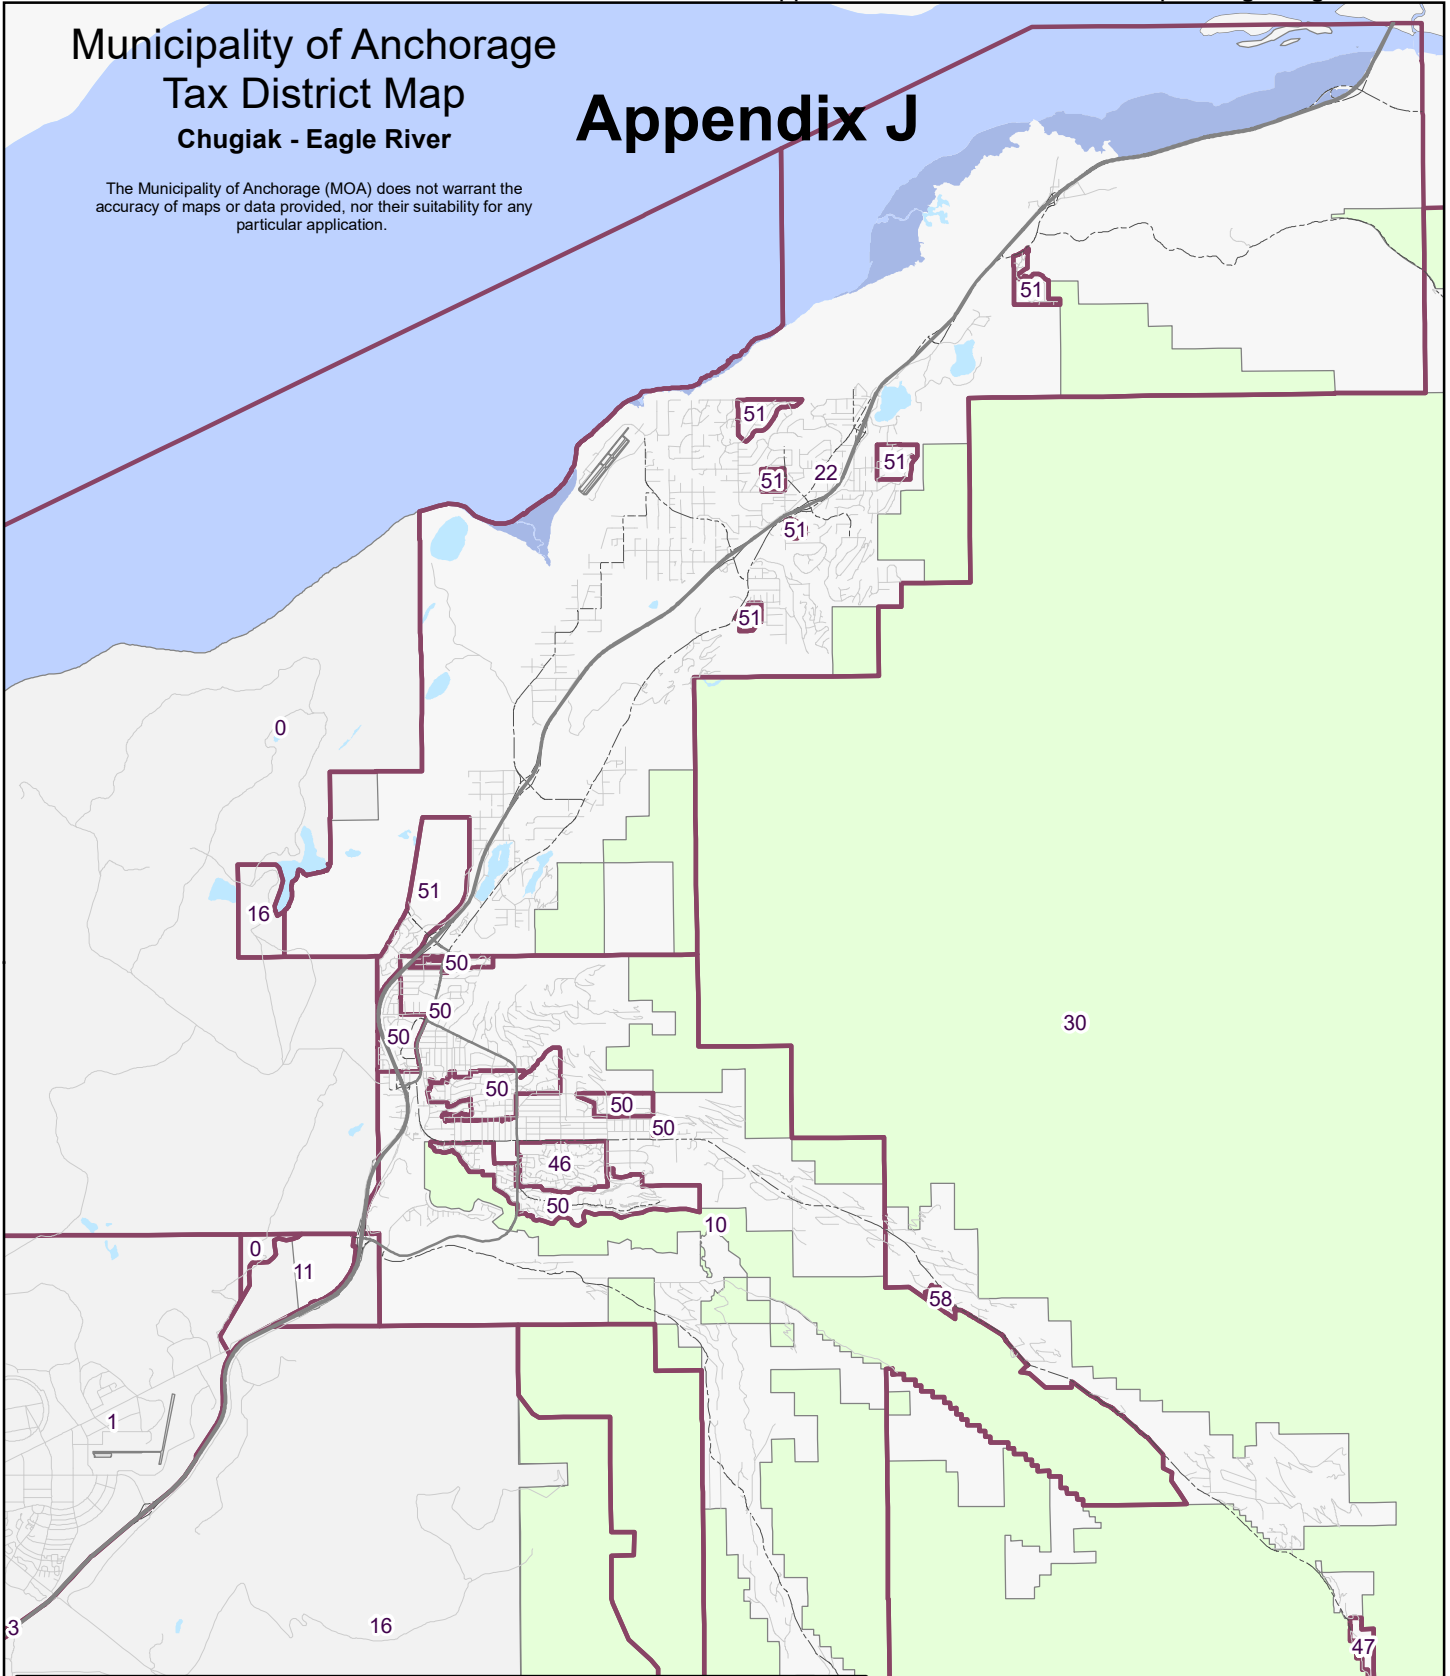

Municipality of Anchorage
 Tax District Map
 Chugiak - Eagle River

Appendix J

The Municipality of Anchorage (MOA) does not warrant the accuracy of maps or data provided, nor their suitability for any particular application.

Tax Districts	
0, Muni/Outside Bowl w/ ERPRSA/Police	22, Chugiak Fire Service Area
1, City/Anchorage	30, Eagle River Valley Rural Road SA
2, Hillside	46, Eaglewood Contributing Road SA
3, Spenard	47, Gateway Contributing Road SA
10, Eagle River	50, Eagle River Street Lights SA w/ Anch Fire
11, Municipal Landfill	51, Eagle River Street Lights SA w/ Chugiak Fire
16, Muni/Outside Bowl with Police	58, Eagle River Street Lights SA without Fire

Prepared by:
 Geographic Data and Information Center
 January 2022
*Not to scale