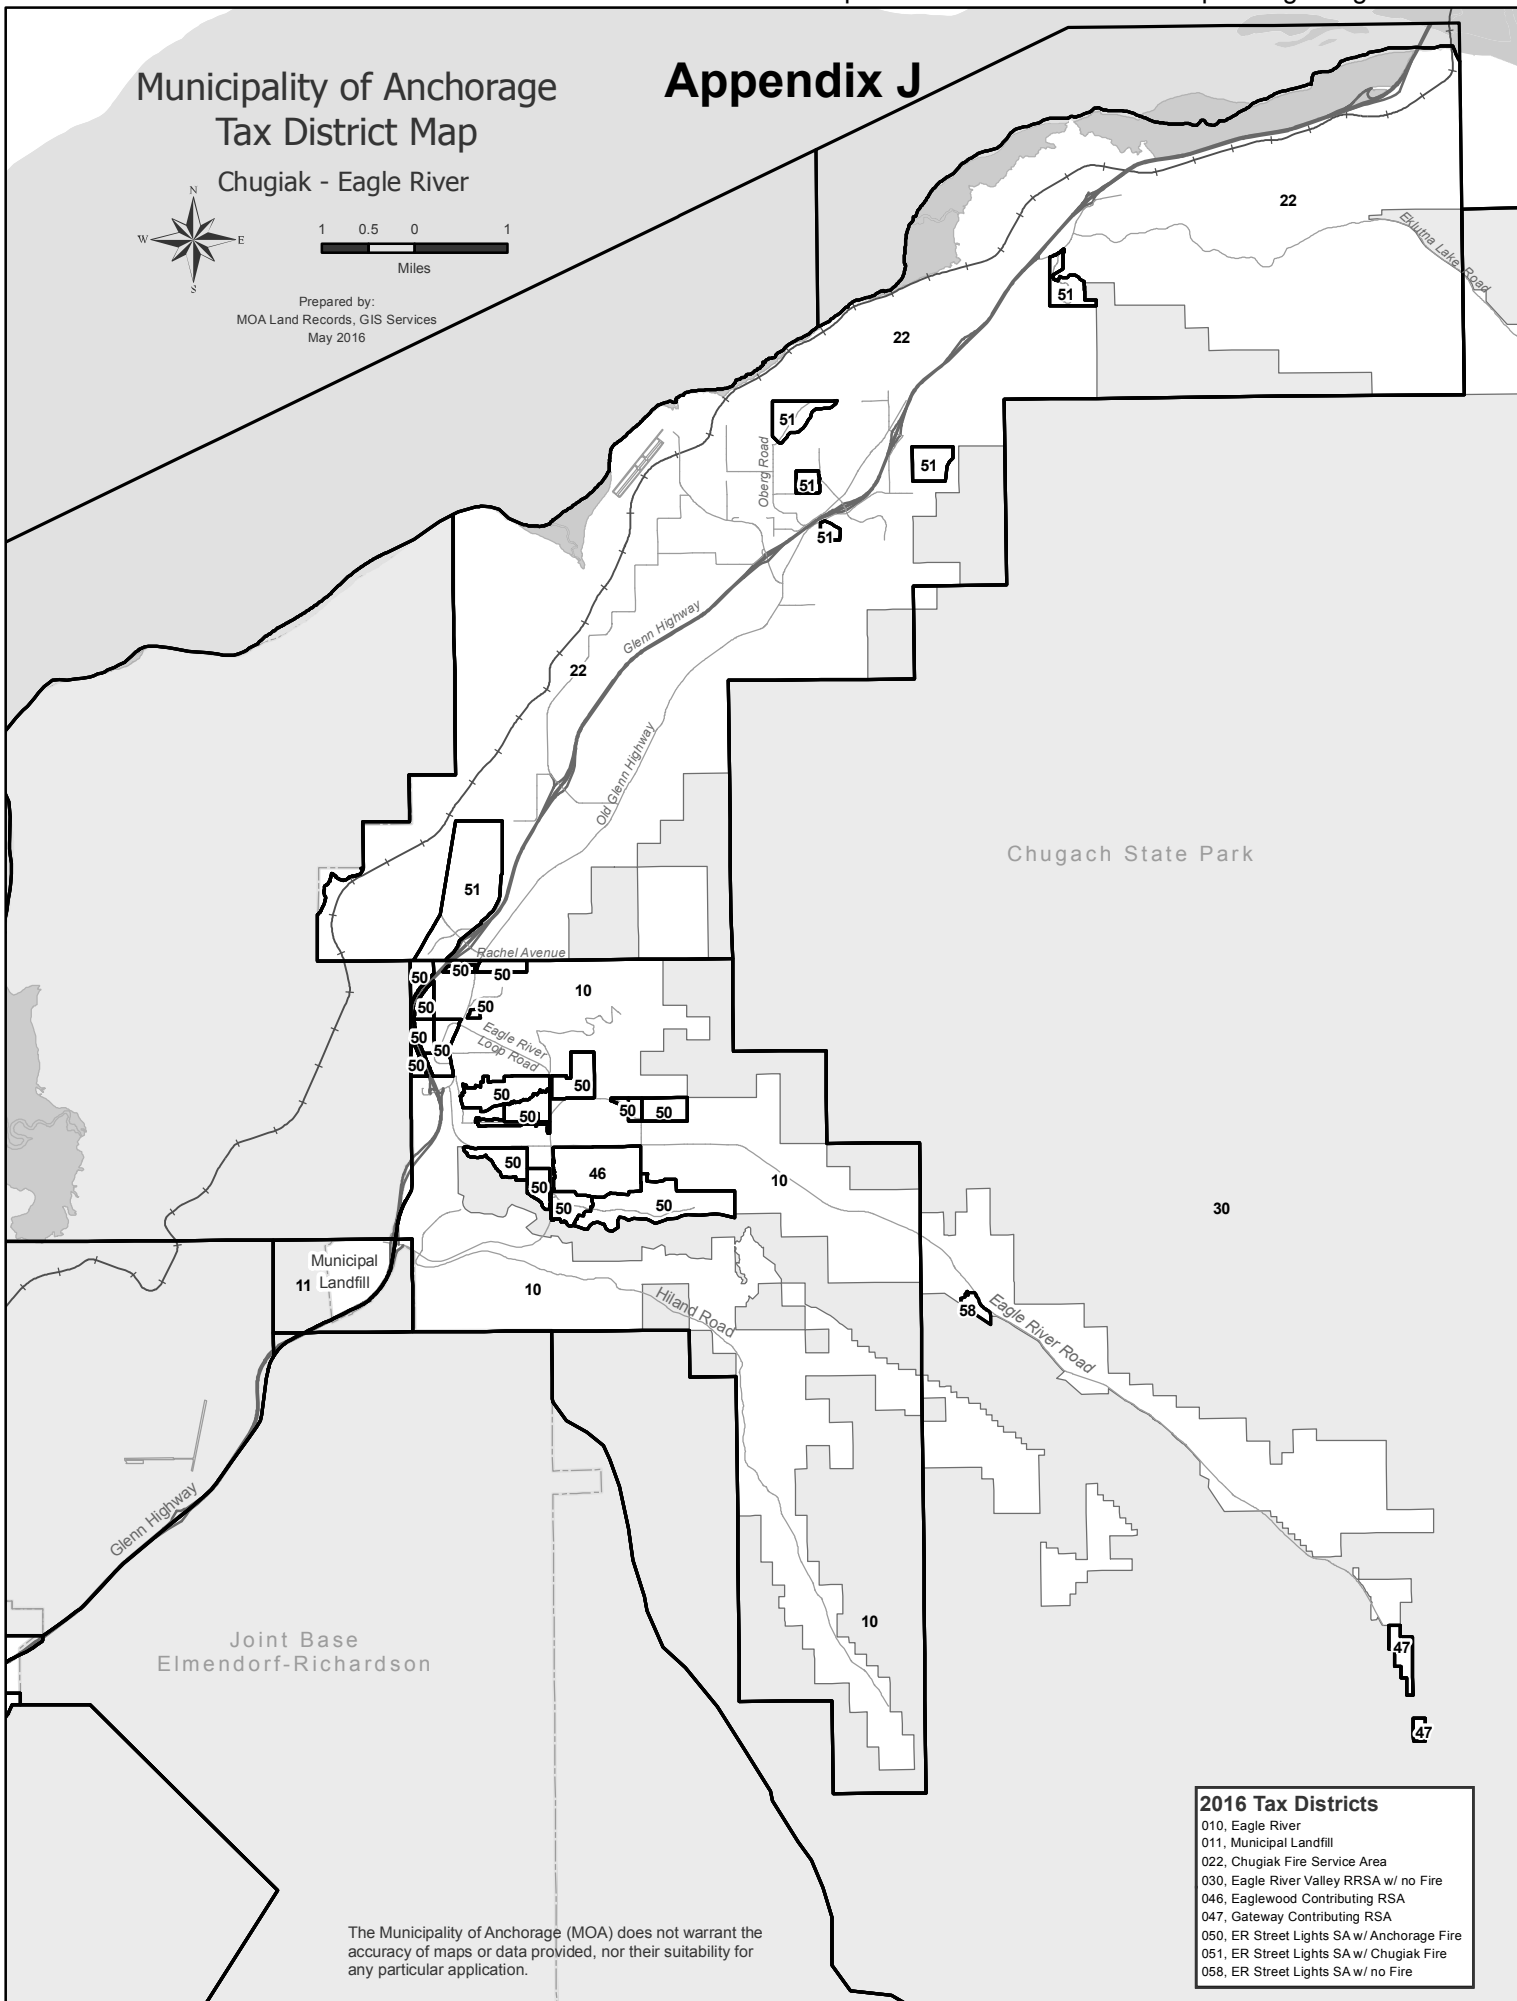

Municipality of Anchorage  
Tax District Map

Appendix J

Chugiak - Eagle River

Prepared by:  
MOA Land Records, GIS Services  
May 2016

2016 Tax Districts	
010	Eagle River
011	Municipal Landfill
022	Chugiak Fire Service Area
030	Eagle River Valley RRSA w/ no Fire
046	Eaglewood Contributing RSA
047	Gateway Contributing RSA
050	ER Street Lights SA w/ Anchorage Fire
051	ER Street Lights SA w/ Chugiak Fire
058	ER Street Lights SA w/ no Fire

The Municipality of Anchorage (MOA) does not warrant the accuracy of maps or data provided, nor their suitability for any particular application.