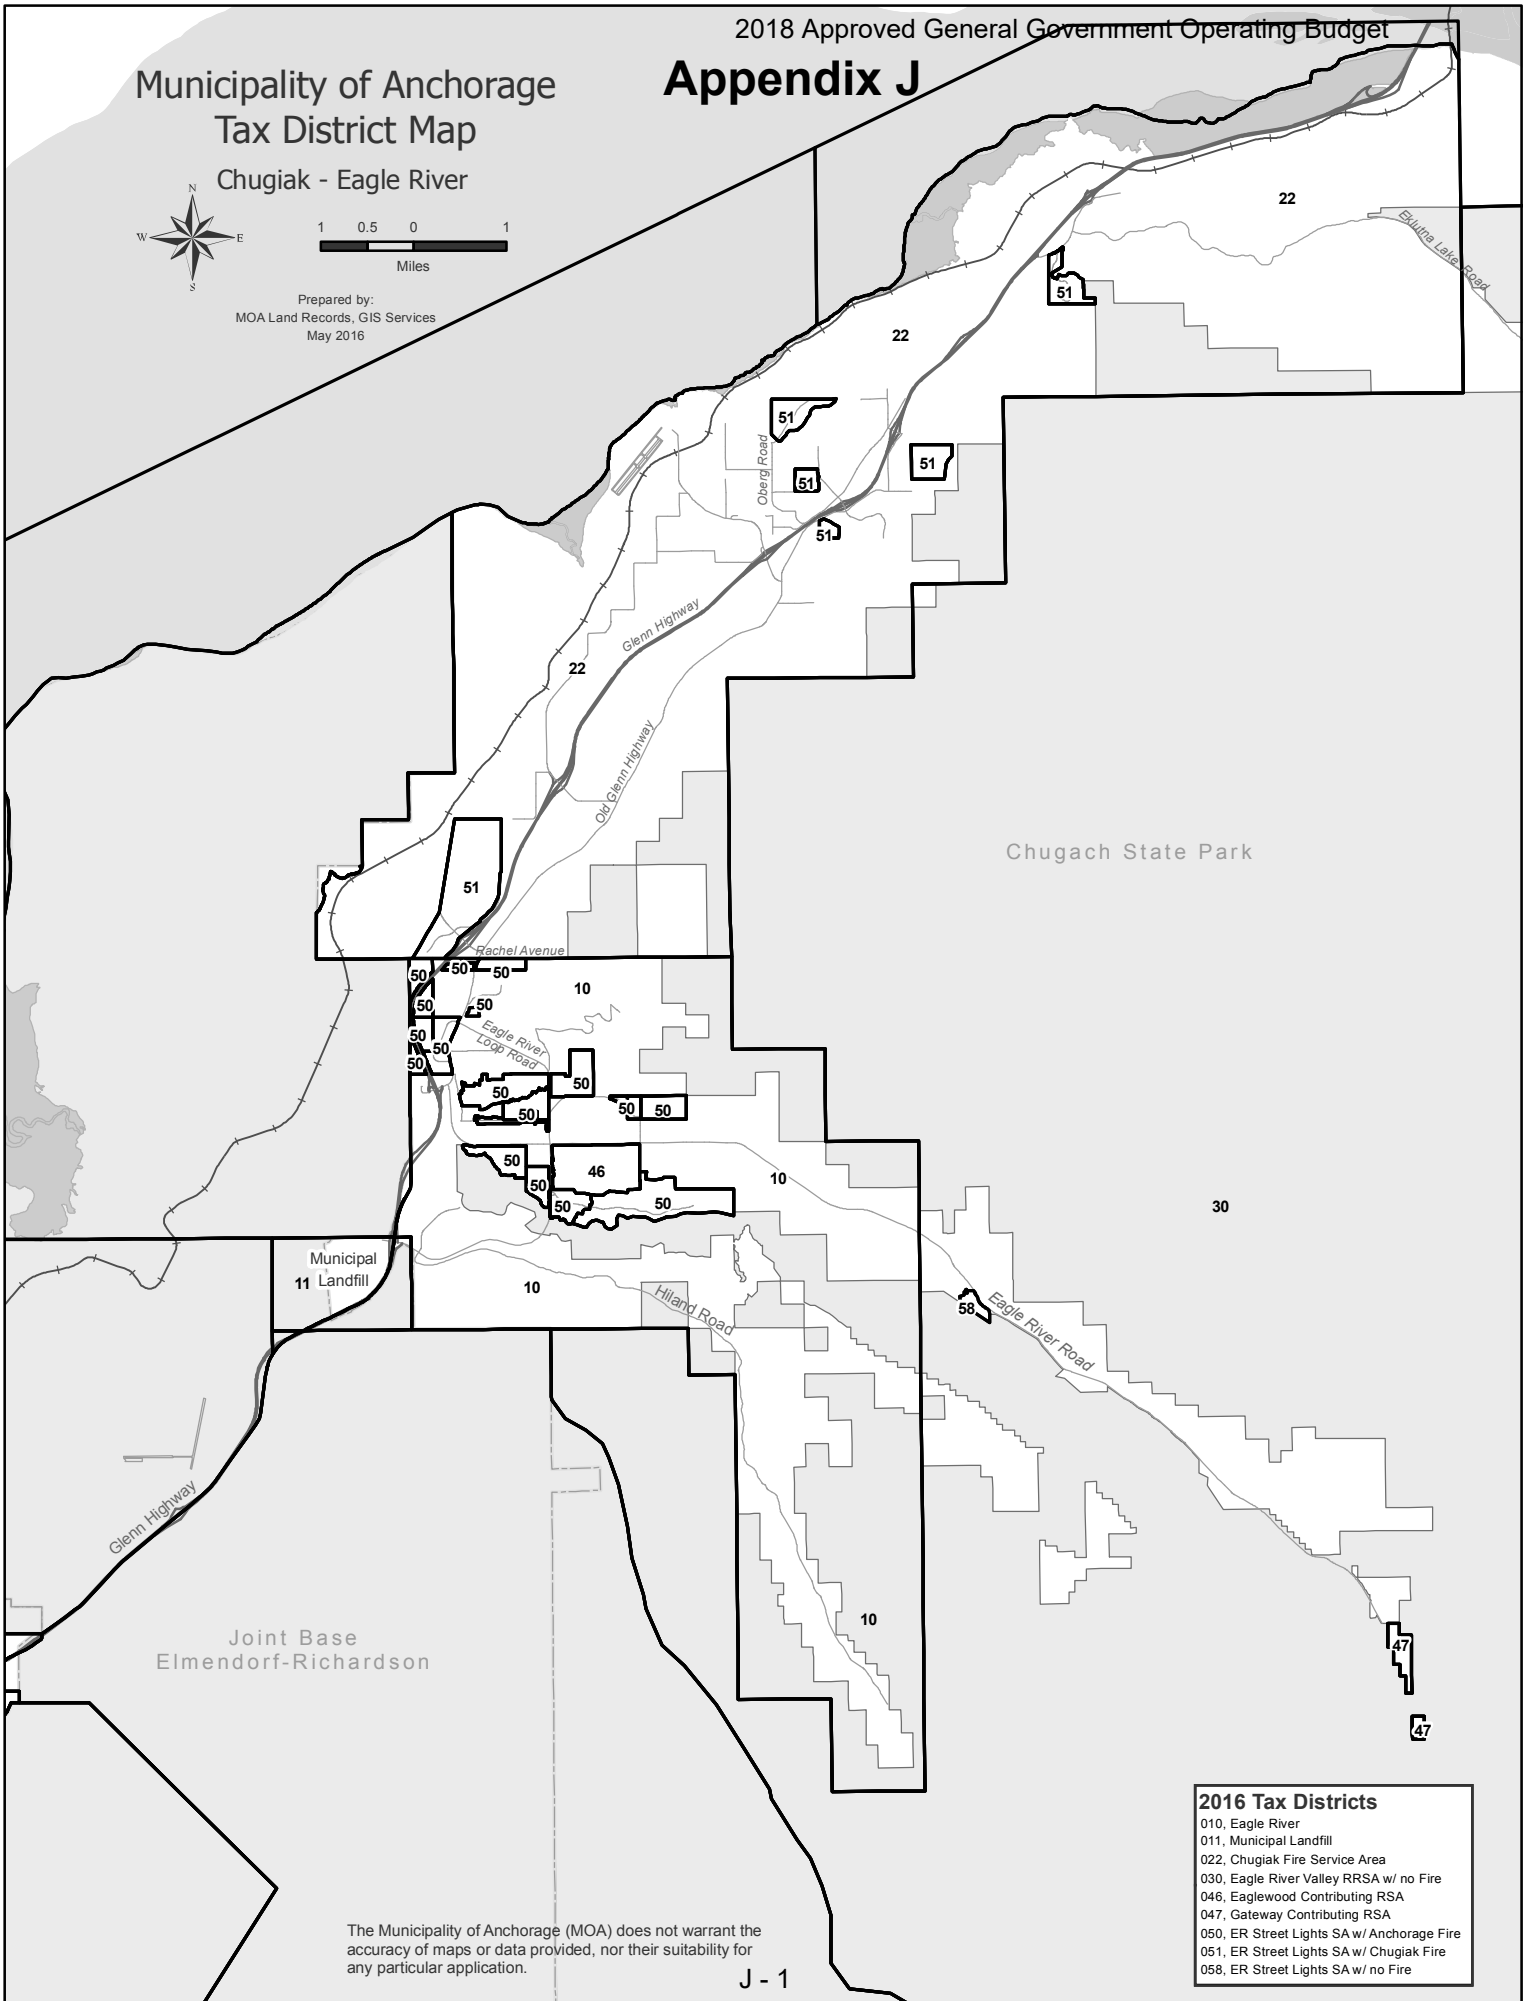

Appendix J

Municipality of Anchorage Tax District Map

Chugiak - Eagle River

Prepared by:
MOA Land Records, GIS Services
May 2016

2016 Tax Districts	
010	Eagle River
011	Municipal Landfill
022	Chugiak Fire Service Area
030	Eagle River Valley RRSA w/ no Fire
046	Eaglewood Contributing RSA
047	Gateway Contributing RSA
050	ER Street Lights SA w/ Anchorage Fire
051	ER Street Lights SA w/ Chugiak Fire
058	ER Street Lights SA w/ no Fire

The Municipality of Anchorage (MOA) does not warrant the accuracy of maps or data provided, nor their suitability for any particular application.