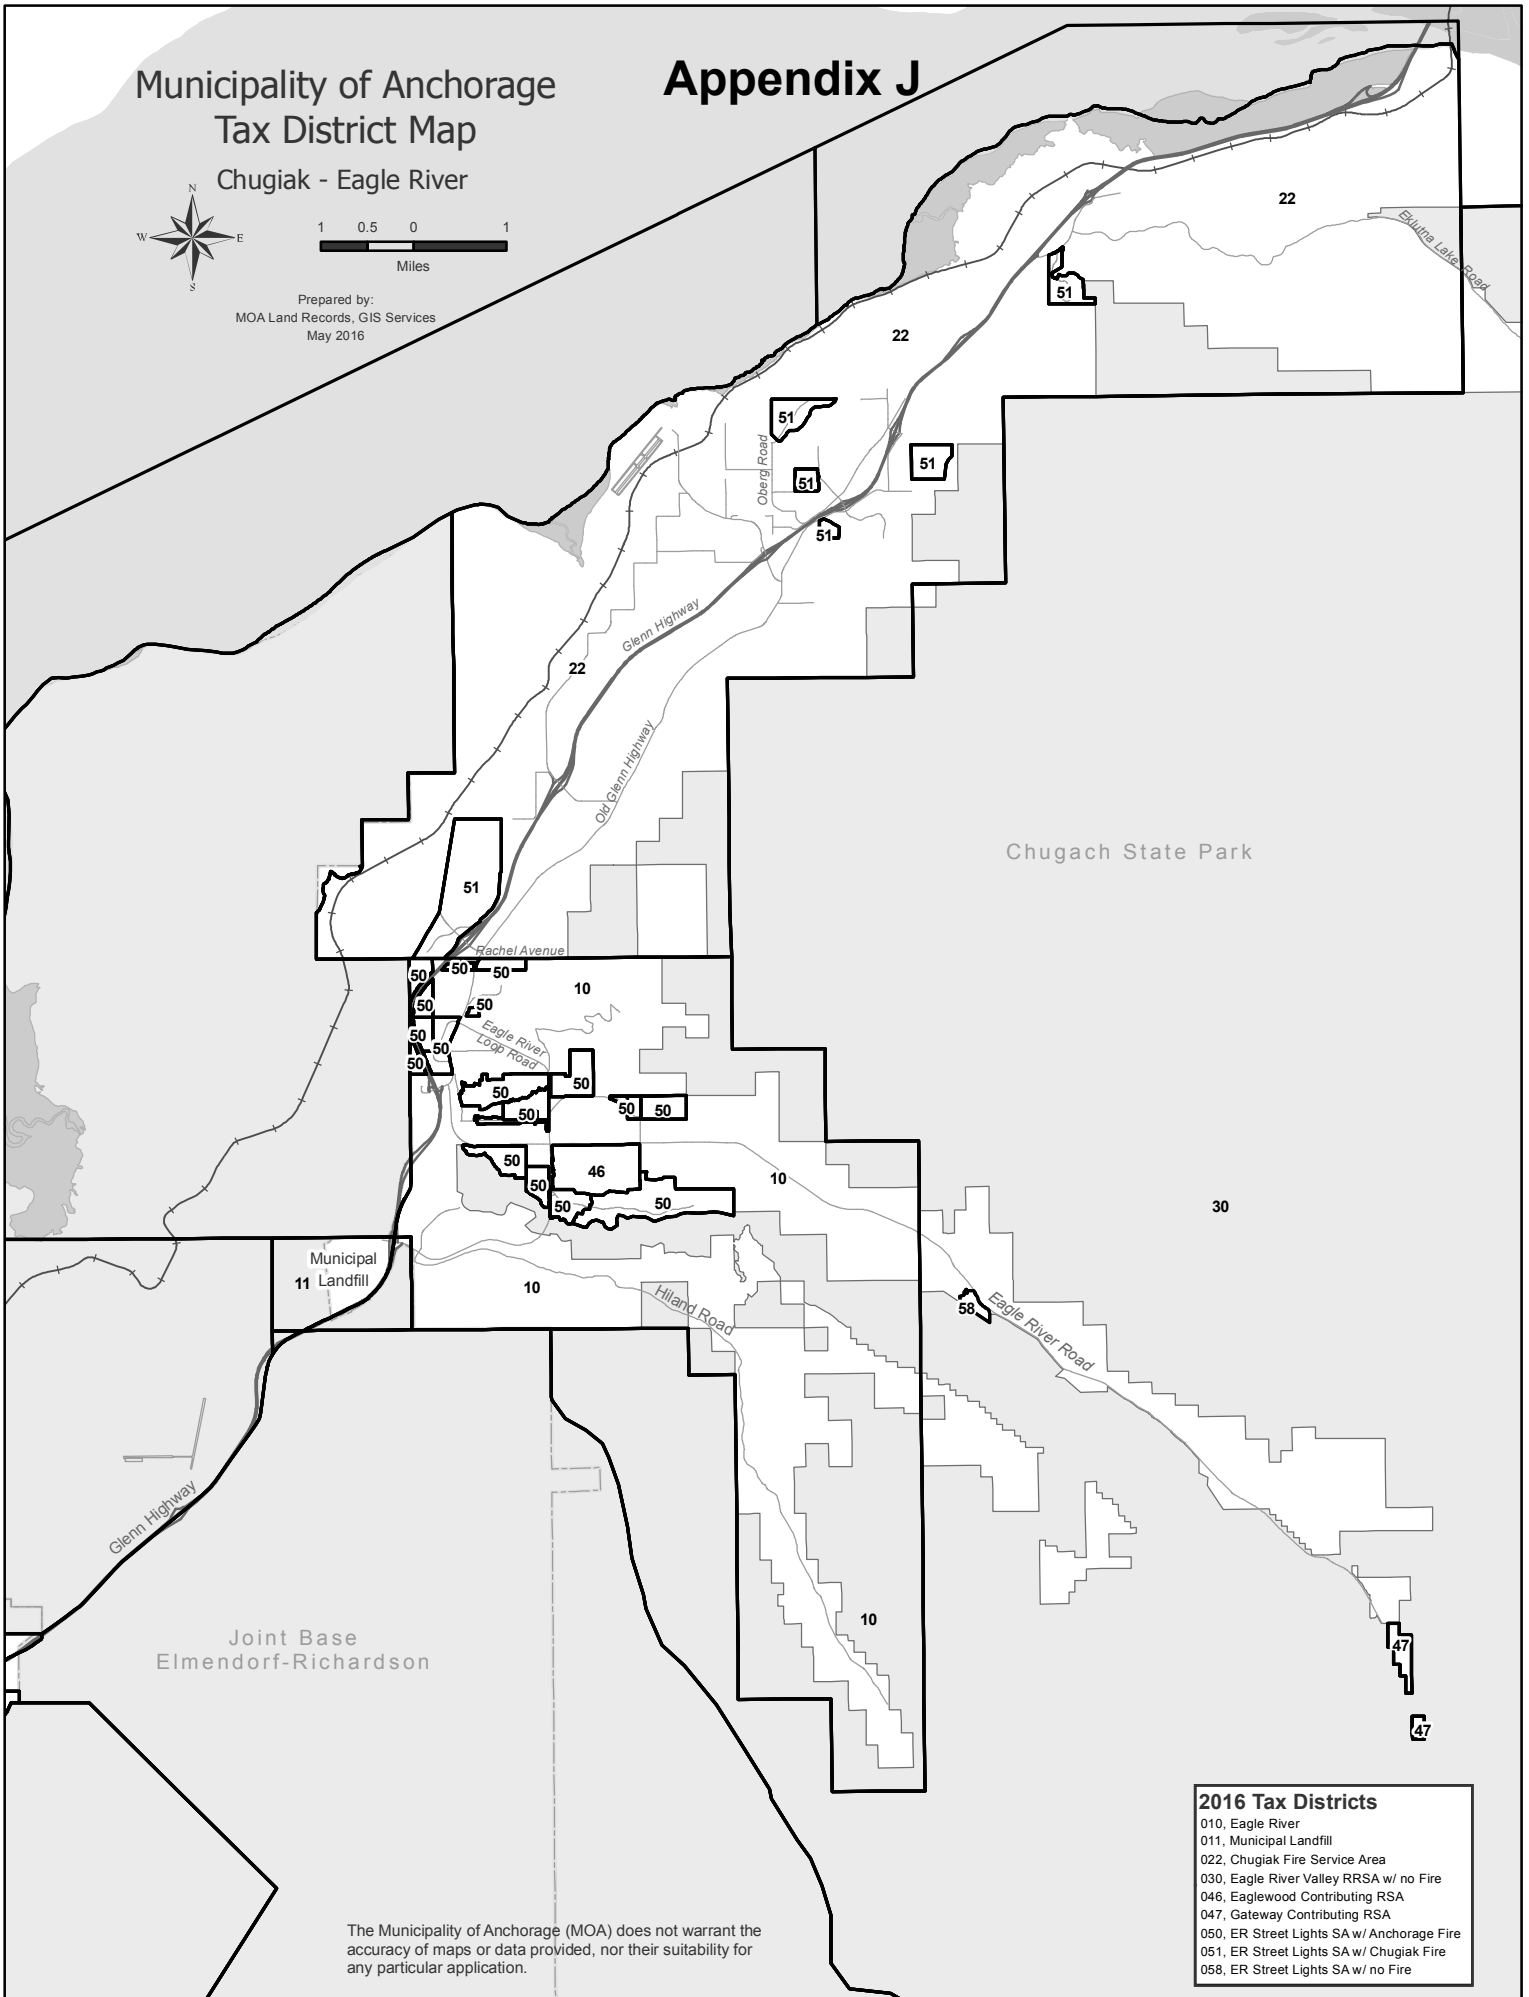

Municipality of Anchorage
Tax District Map

Appendix J

Chugiak - Eagle River

Prepared by:
MOA Land Records, GIS Services
May 2016

2016 Tax Districts	
010	Eagle River
011	Municipal Landfill
022	Chugiak Fire Service Area
030	Eagle River Valley RRSA w/ no Fire
046	Eaglewood Contributing RSA
047	Gateway Contributing RSA
050	ER Street Lights SA w/ Anchorage Fire
051	ER Street Lights SA w/ Chugiak Fire
058	ER Street Lights SA w/ no Fire

The Municipality of Anchorage (MOA) does not warrant the accuracy of maps or data provided, nor their suitability for any particular application.