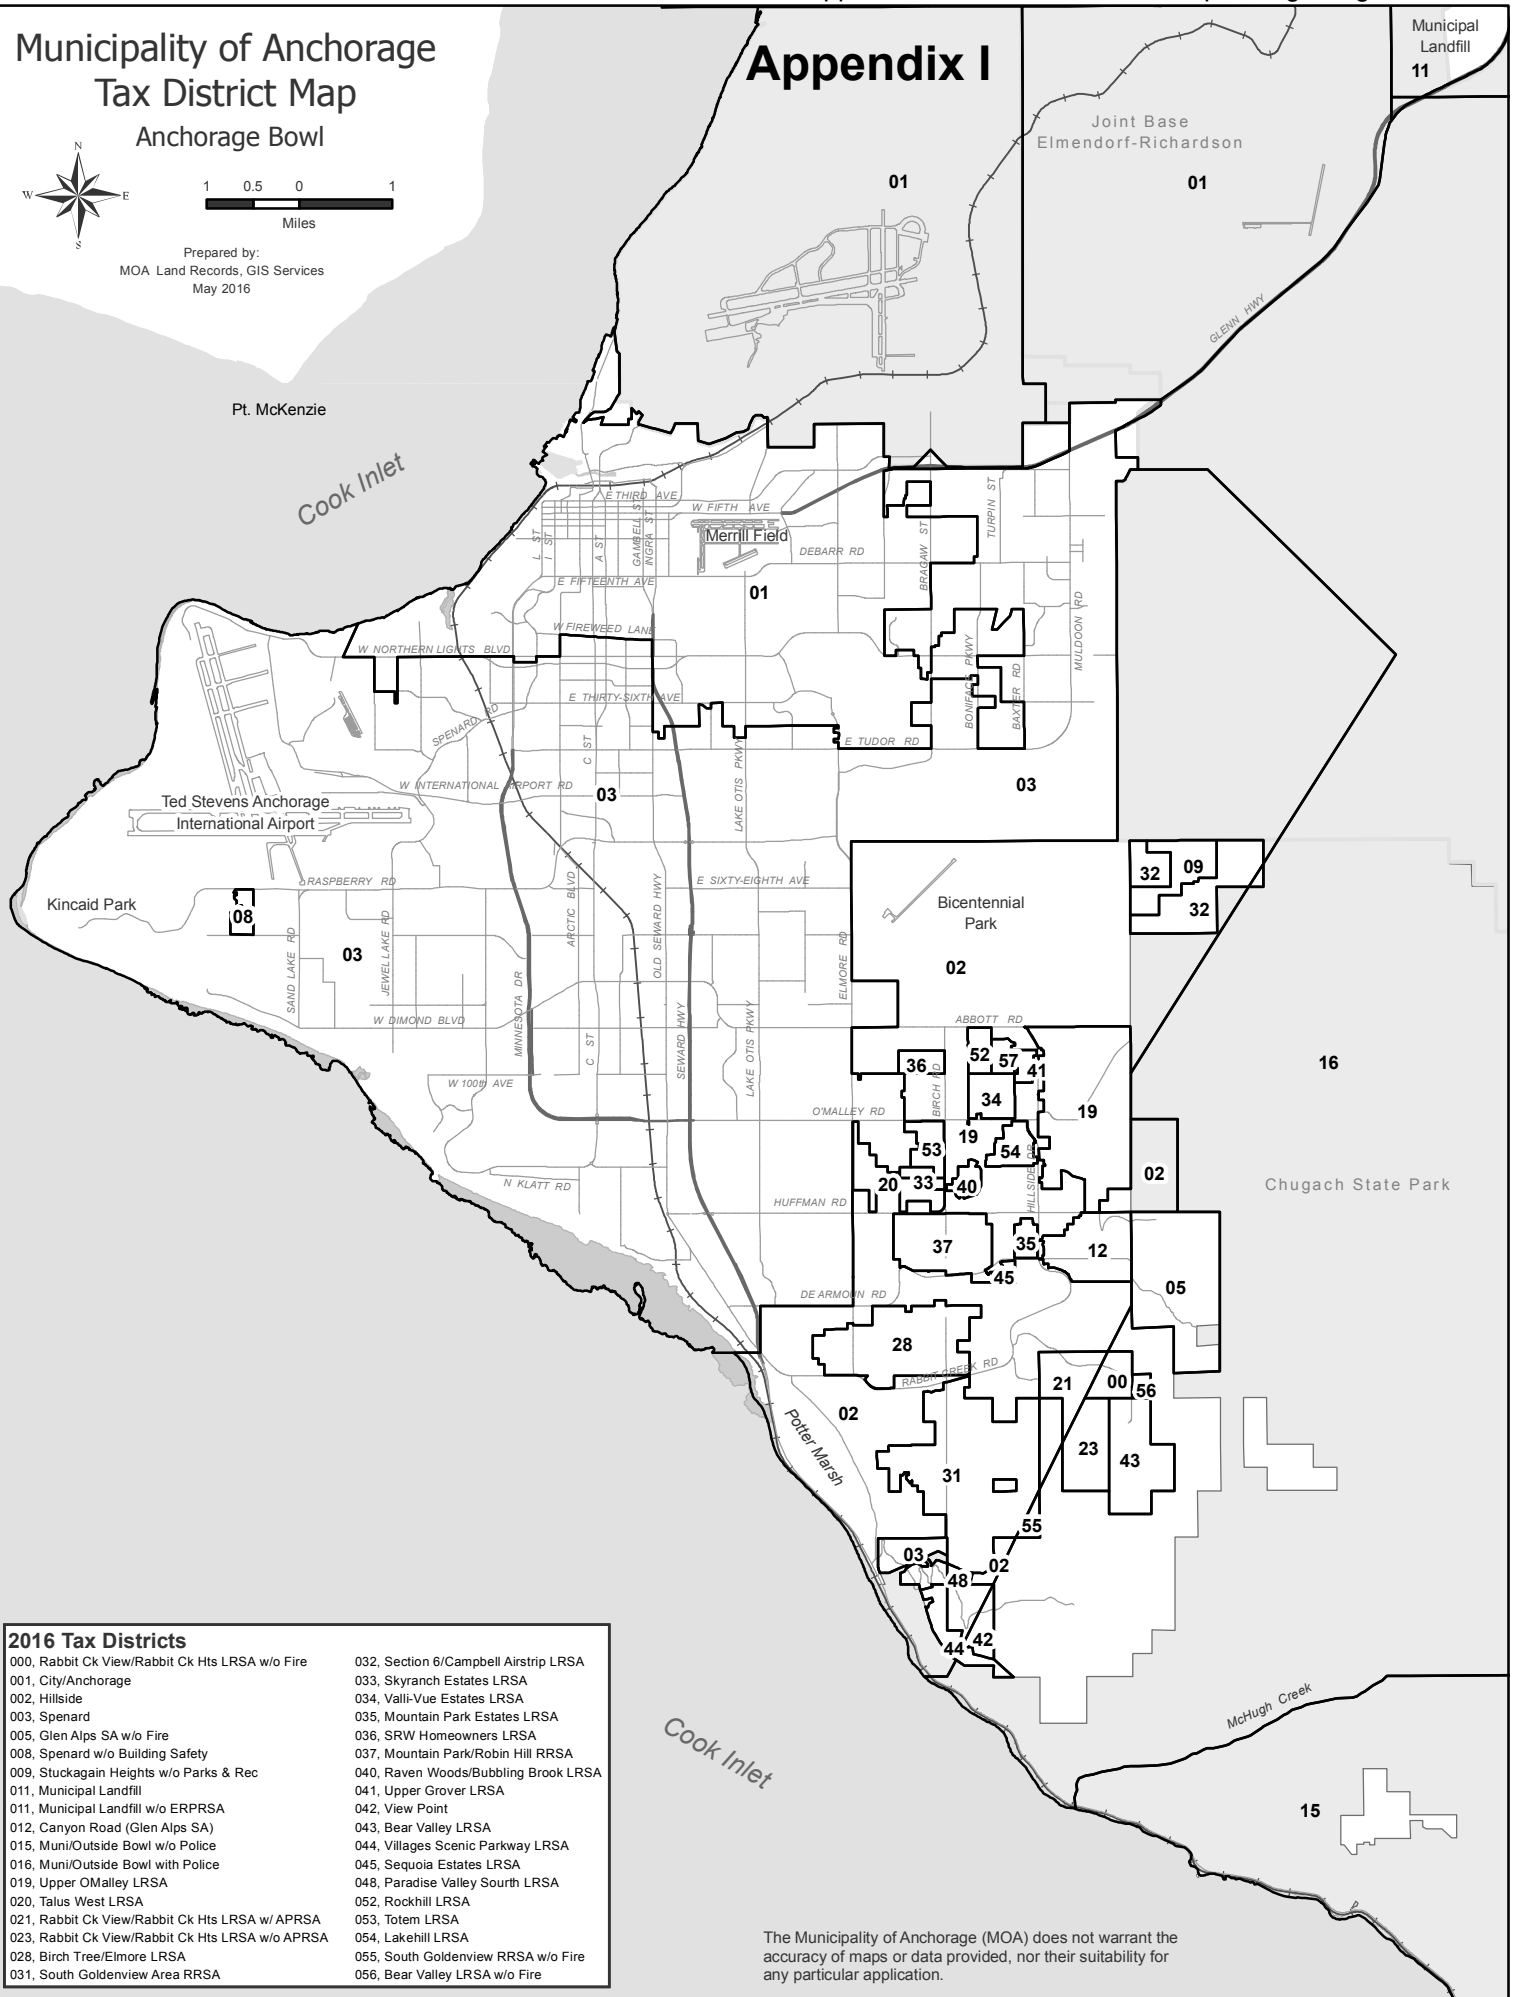

Municipality of Anchorage Tax District Map

Anchorage Bowl

Appendix I

Municipal Landfill
11

Prepared by:
MOA Land Records, GIS Services
May 2016

2016 Tax Districts

- | | |
|--|---------------------------------------|
| 000, Rabbit Ck View/Rabbit Ck Hts LRSA w/o Fire | 032, Section 6/Campbell Airstrip LRSA |
| 001, City/Anchorage | 033, Skyranche Estates LRSA |
| 002, Hillside | 034, Valli-Vue Estates LRSA |
| 003, Spenard | 035, Mountain Park Estates LRSA |
| 005, Glen Alps SA w/o Fire | 036, SRW Homeowners LRSA |
| 008, Spenard w/o Building Safety | 037, Mountain Park/Robin Hill RRSA |
| 009, Stuckagain Heights w/o Parks & Rec | 040, Raven Woods/Bubbling Brook LRSA |
| 011, Municipal Landfill | 041, Upper Grover LRSA |
| 011, Municipal Landfill w/o ERPRSA | 042, View Point |
| 012, Canyon Road (Glen Alps SA) | 043, Bear Valley LRSA |
| 015, Muni/Outside Bowl w/o Police | 044, Villages Scenic Parkway LRSA |
| 016, Muni/Outside Bowl with Police | 045, Sequoia Estates LRSA |
| 019, Upper O'Malley LRSA | 048, Paradise Valley South LRSA |
| 020, Talus West LRSA | 052, Rockhill LRSA |
| 021, Rabbit Ck View/Rabbit Ck Hts LRSA w/ APRSA | 053, Totem LRSA |
| 023, Rabbit Ck View/Rabbit Ck Hts LRSA w/o APRSA | 054, Lakehill LRSA |
| 028, Birch Tree/Elmore LRSA | 055, South Goldenview RRSA w/o Fire |
| 031, South Goldenview Area RRSA | 056, Bear Valley LRSA w/o Fire |

The Municipality of Anchorage (MOA) does not warrant the accuracy of maps or data provided, nor their suitability for any particular application.